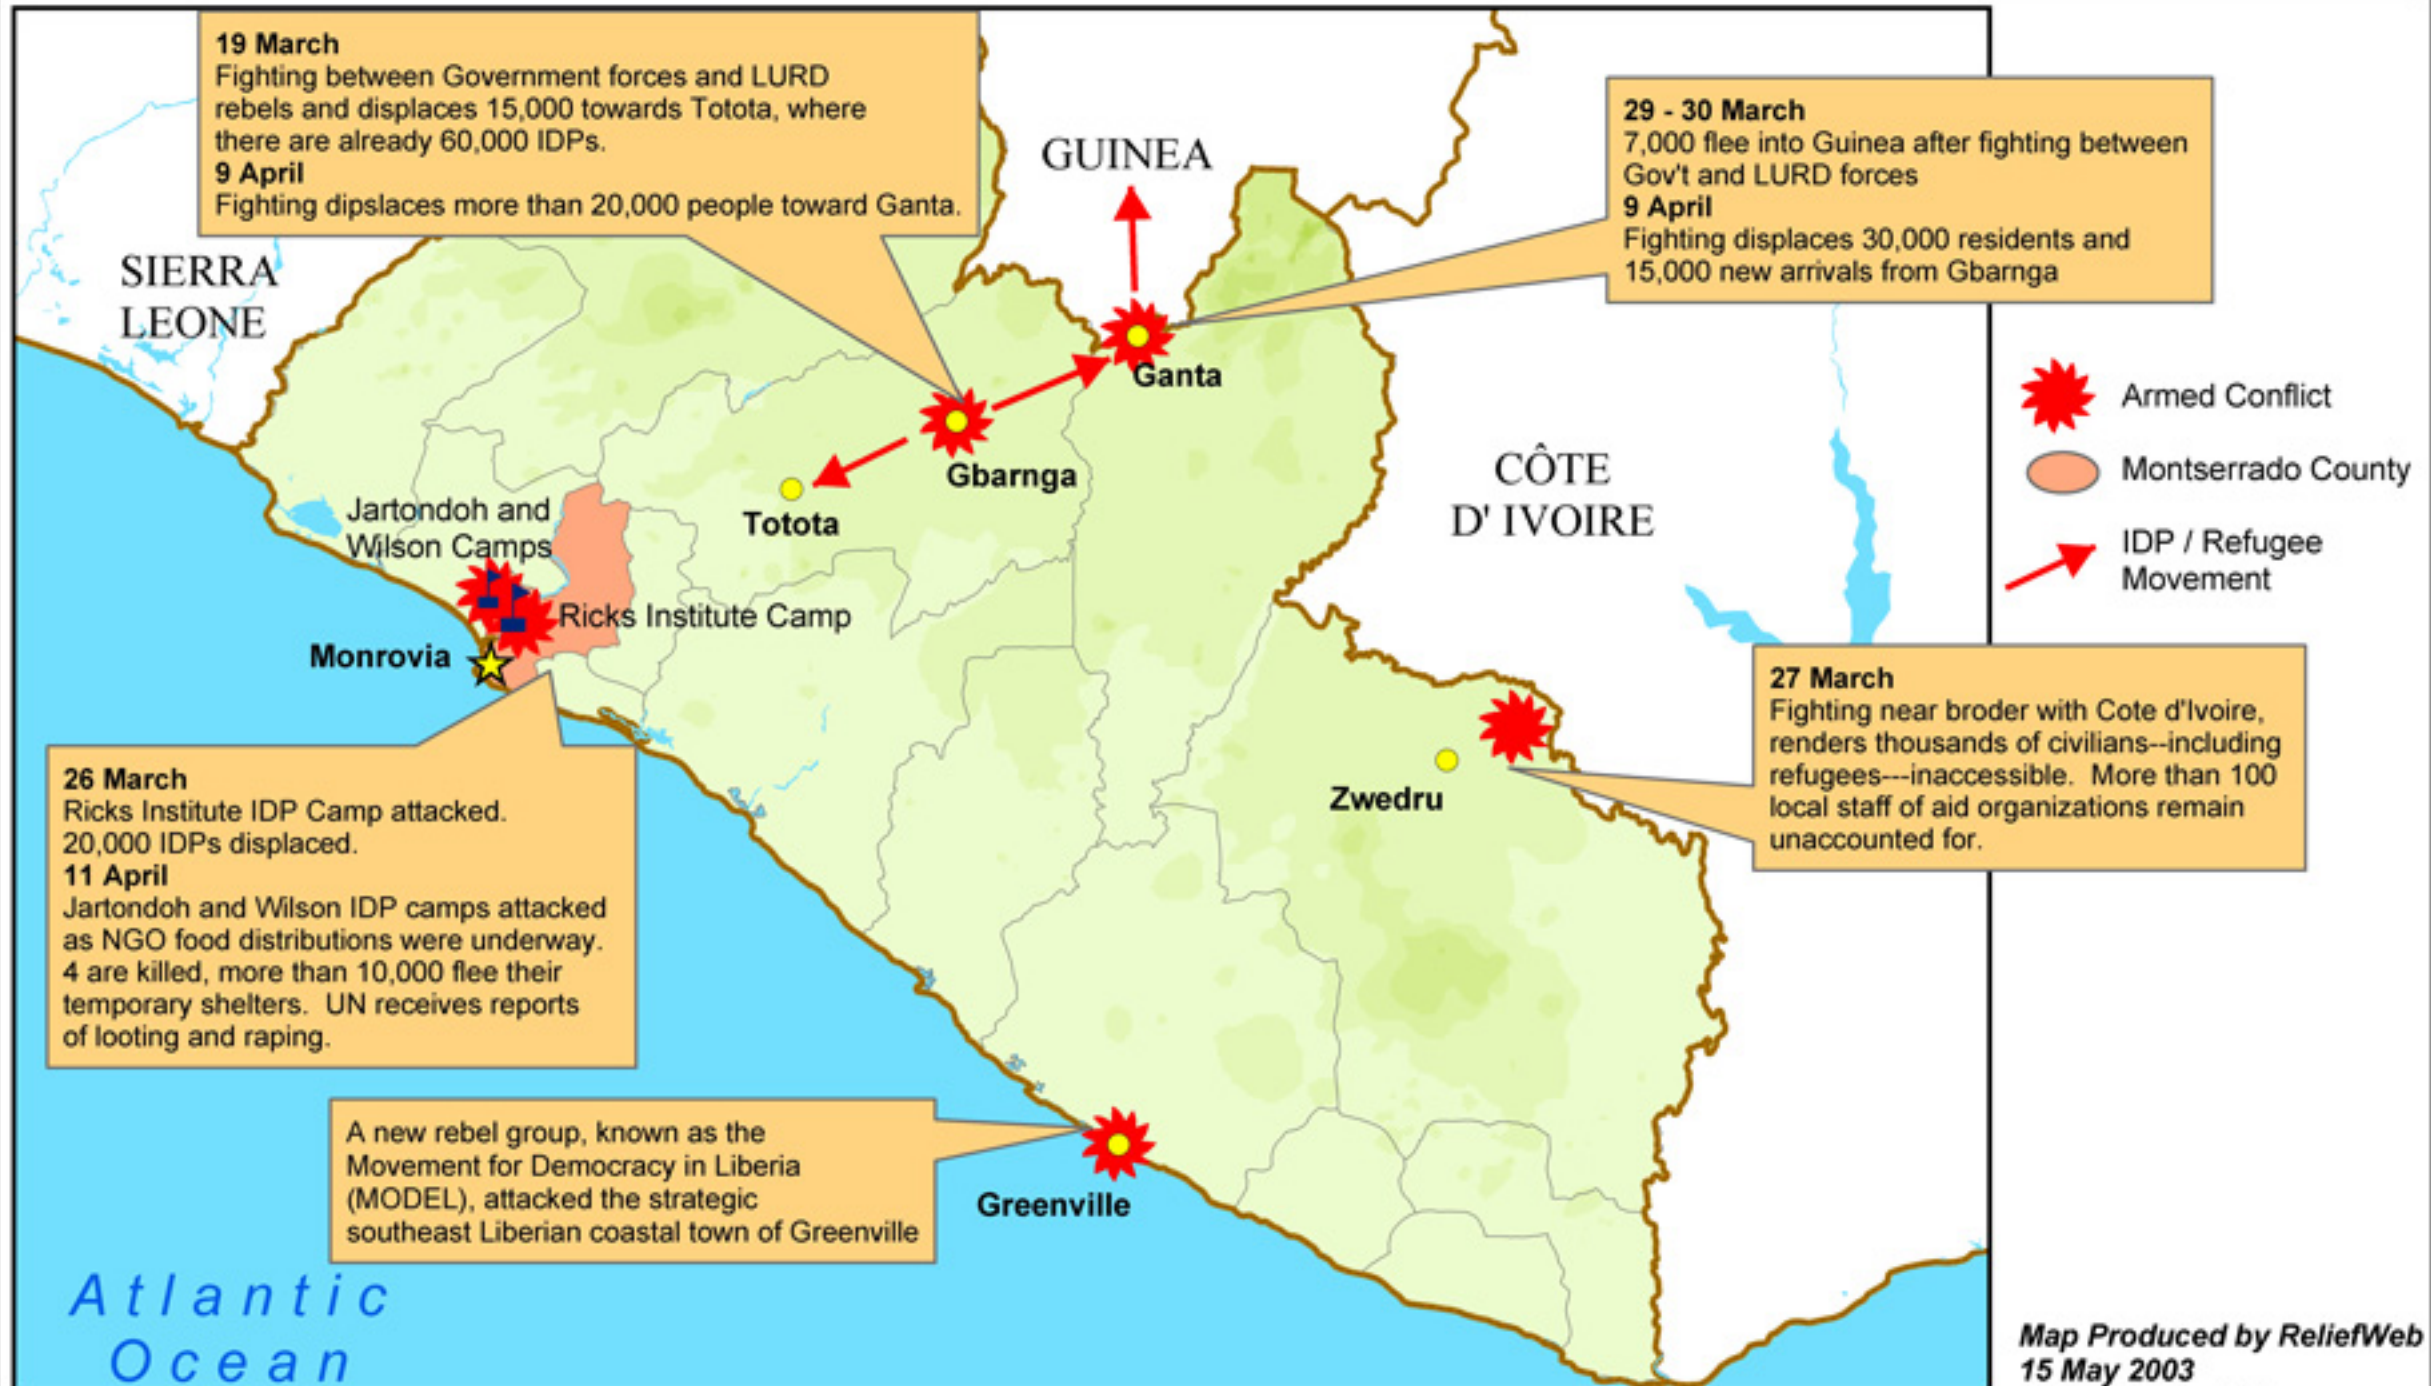

Liberia - Conflict and Population Movement

15 May 2003

OCHA Situation Report

Map Produced by ReliefWeb
15 May 2003
www.reliefweb.int

The boundaries and names shown and the designations used on this map do not imply official endorsement or acceptance by the United Nations