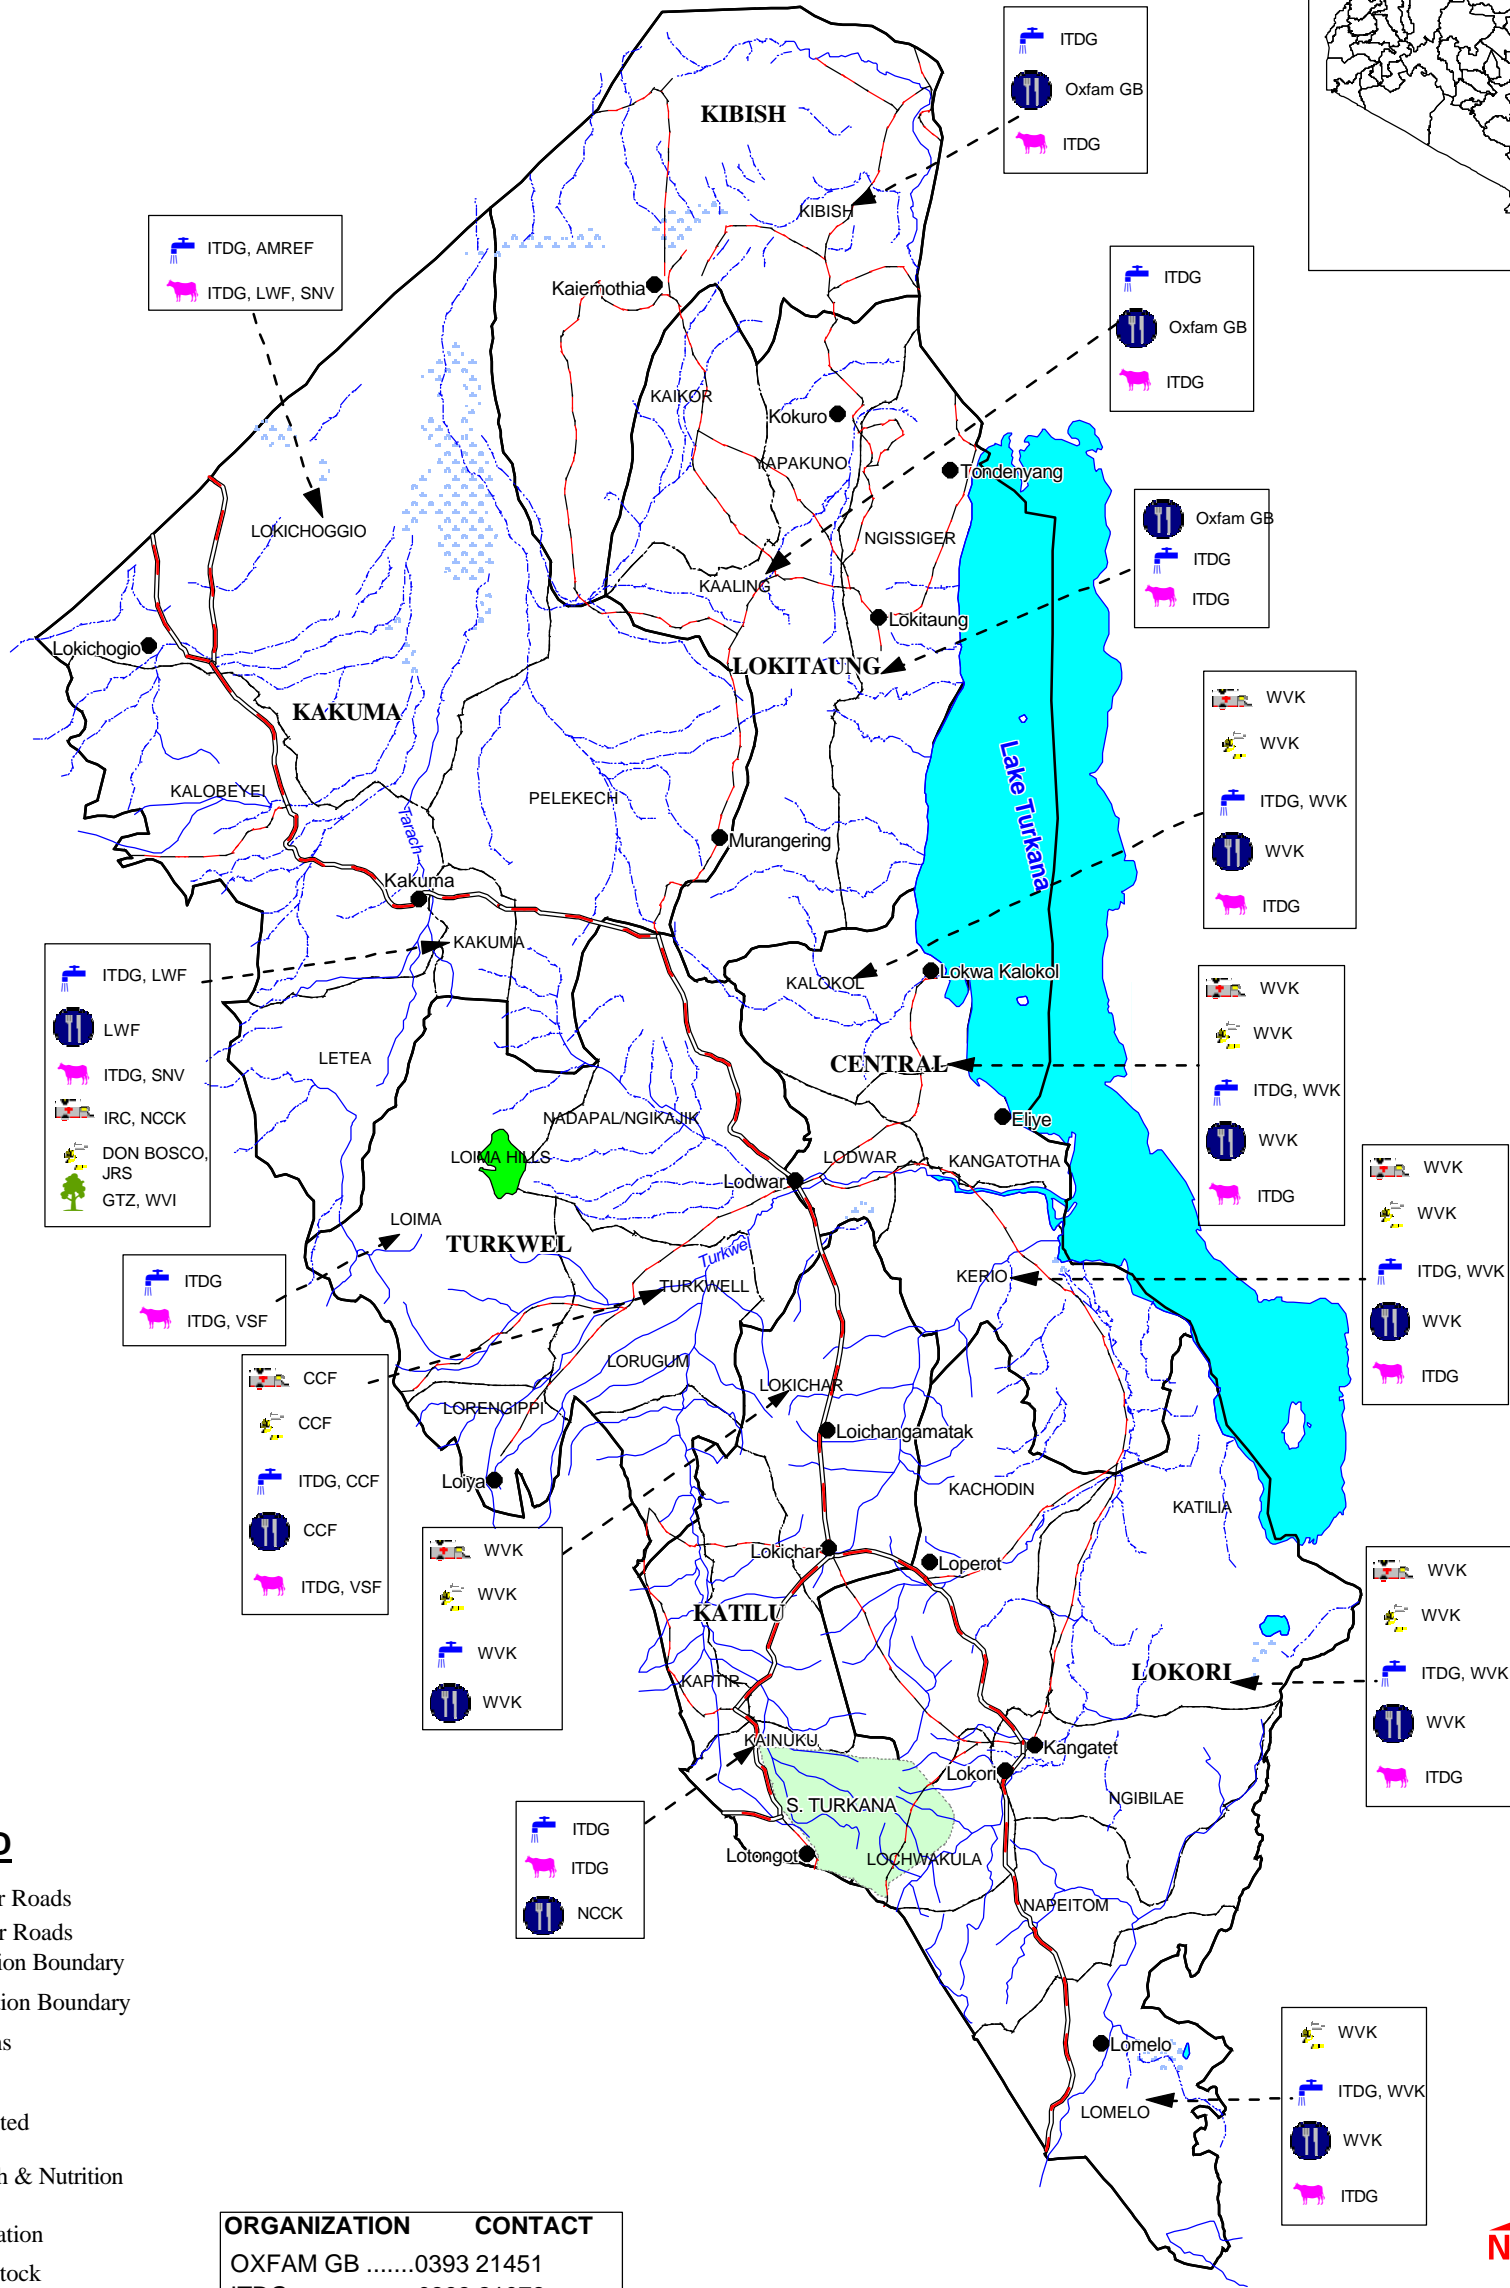

TURKANA DISTRICT

LEGEND

- Major Roads
- Minor Roads
- Division Boundary
- Location Boundary
- Towns
- Parks
- Forested
- Health & Nutrition
- Education
- Livestock
- Water & Sanitation
- Agriculture
- Food Distribution
- Others (Specify)

ORGANIZATION	CONTACT
OXFAM GB0393 21451
ITDG0393 21078
LWF9 Kakuma
SNV 0393 21443
WVK0393 21443
CCF0393 21089
VSF0393 21296
WV0393 21214/21475
NCCKKainuki

NORTH