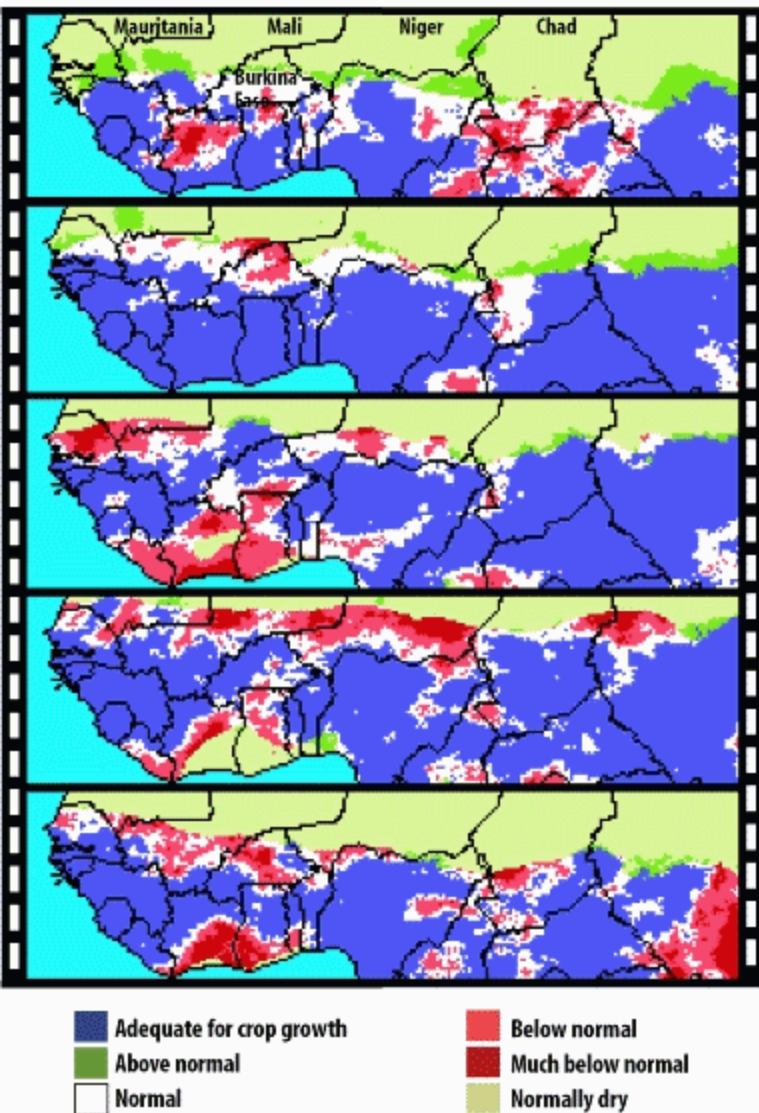

Sahel—1997 Growing Season Percentage of Normal Monthly Rainfall

Source: FEWS

FEWS, October 1997

Figure 1