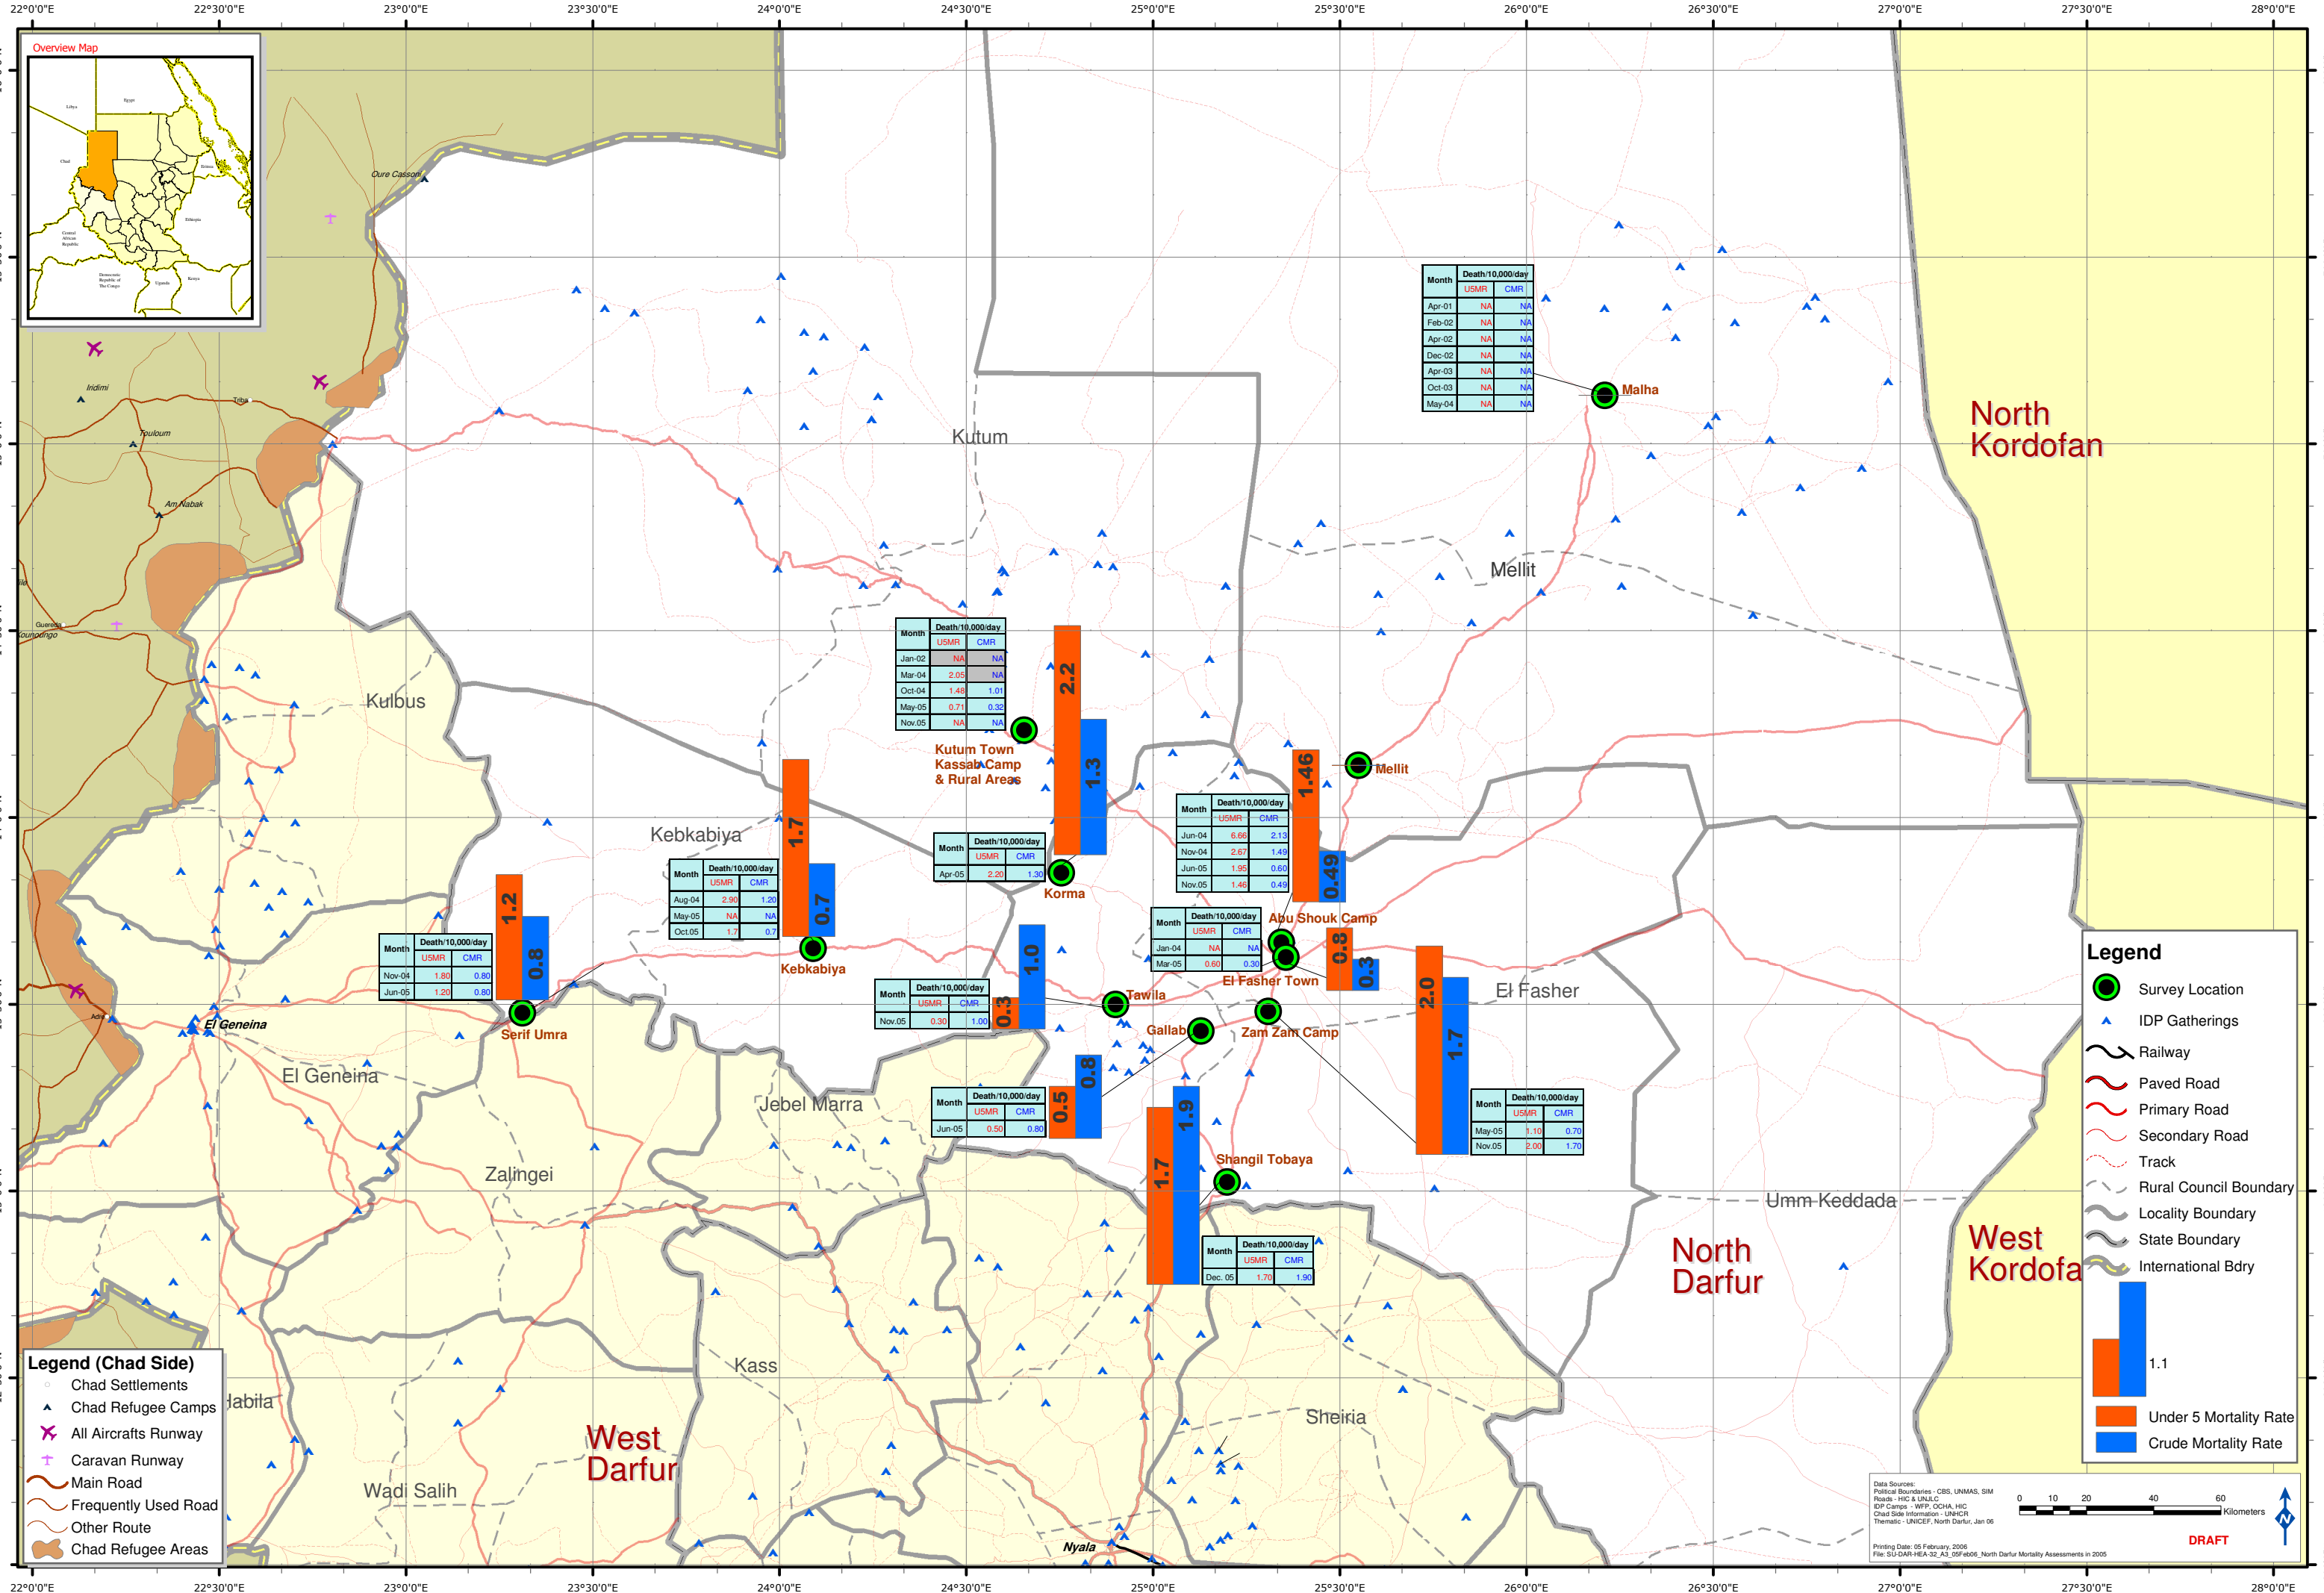

North Darfur Mortality Assessment in 2005

* Locality boundaries are not complete for South Darfur. The boundaries and names shown do not imply official endorsement or acceptance by the Government of Sudan or the United Nations.