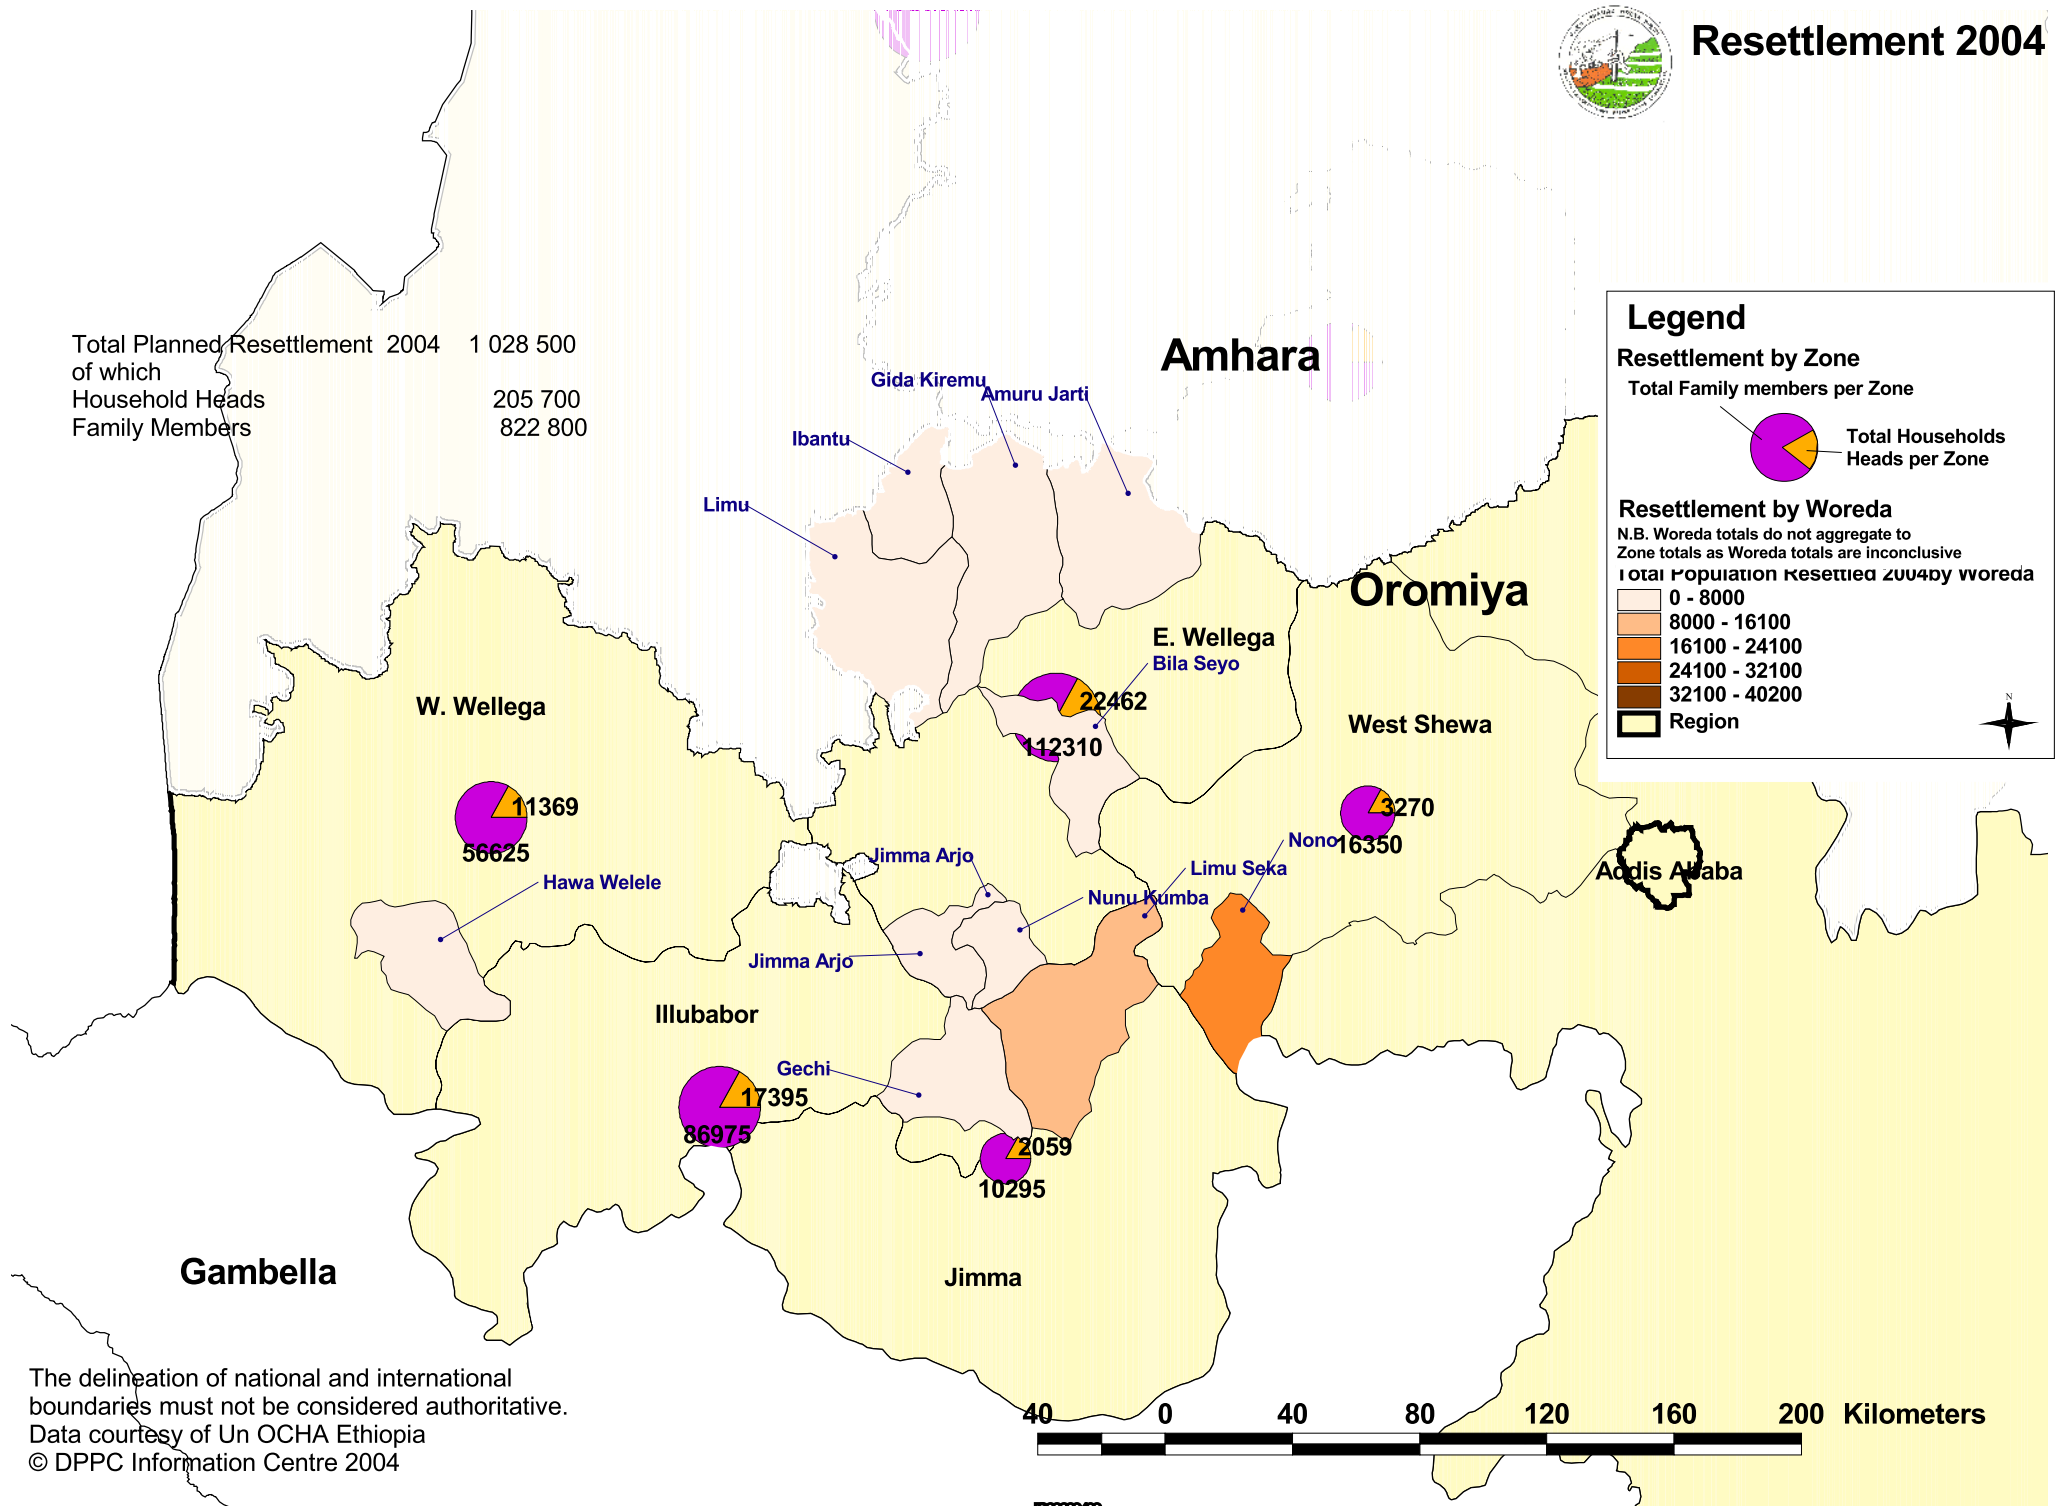

# Resettlement 2004

Total Planned Resettlement 2004 1 028 500  
 of which Household Heads 205 700  
 Family Members 822 800

The delineation of national and international boundaries must not be considered authoritative.  
 Data courtesy of Un OCHA Ethiopia  
 © DPPC Information Centre 2004