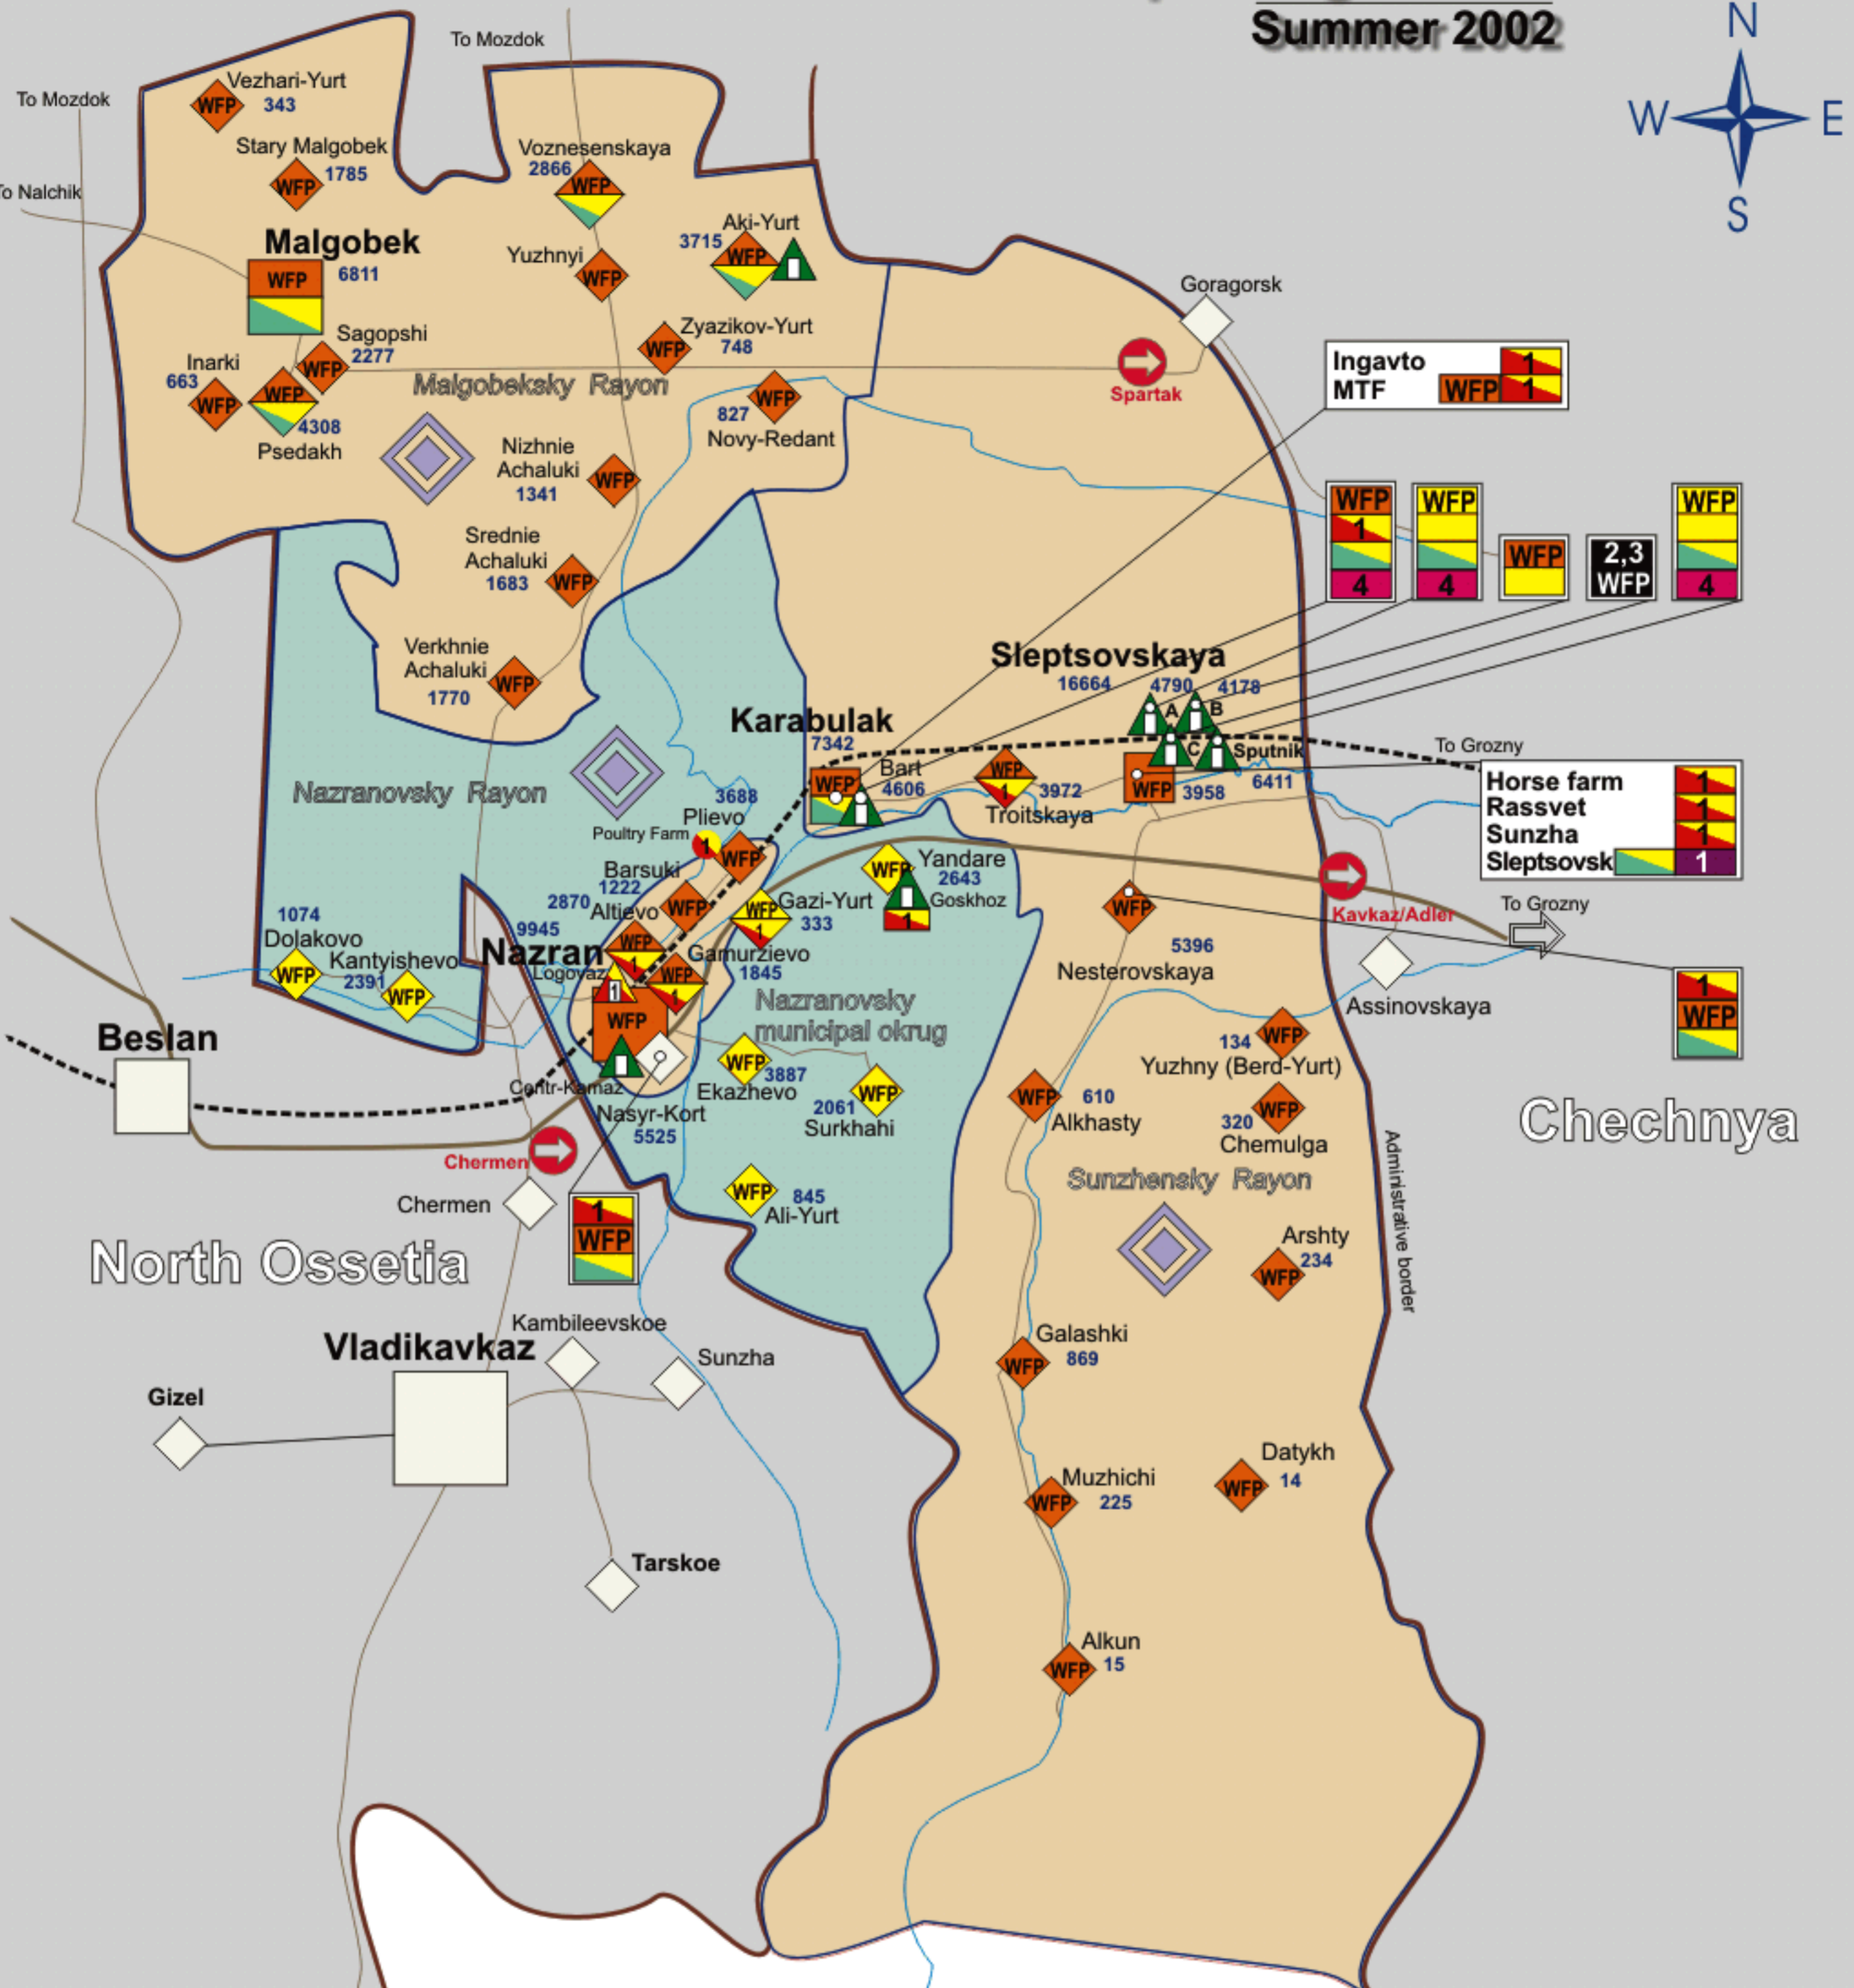

Food Sector Coordination Map of Ingushetia

Summer 2002

	District served by DRC (WFP Food distribution) - 103 314		District served by Islamic Relief (WFP Food distribution) - 24 435
	District served by ICRC		
	Action Contre la Faim (ACF)		1 - Children feeding
	Danish Refugee Council (DRC)		2 - Food for lactating women
	Hilfswerk-Austria		3 - Baby food distribution
	Humanitarian Cargo Carriers		4 - Bread distribution
	Islamic Relief		WFP - WFP Food-Aid in Ingushetia
	Saudi Arabian Red Crescent (SARC)		1254 - Number of IDPs
	Russian Red Cross (RRC)		

	Highway Rostov-Baku
	District boundary
	Republic border
	Railway
	River
	International border
	Town or district capital
	Village
	Spontaneous settlement
	Camp
	Checkpoint