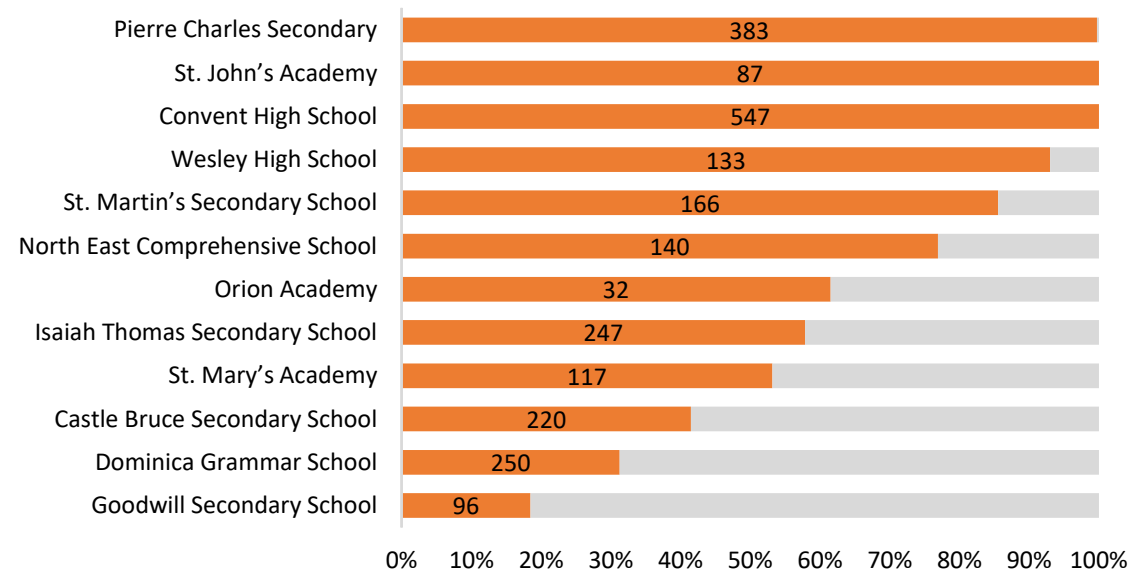

Attendance Rate of Secondary Students per School

*Schools that currently have a higher student attendance rate than enrollment figures.

- Schools in permanent locations with no tents and ≤35% classrooms damaged (6)
- Schools in permanent locations with tents and >50% of classrooms damaged (3)
- Schools in permanent locations with tents and < 35% classrooms damaged (3)
- Schools in permanent locations that need tents ASAP and <35% classrooms damaged (2)
- Schools in temporary locations with no tents and >50% of classrooms damaged (1)