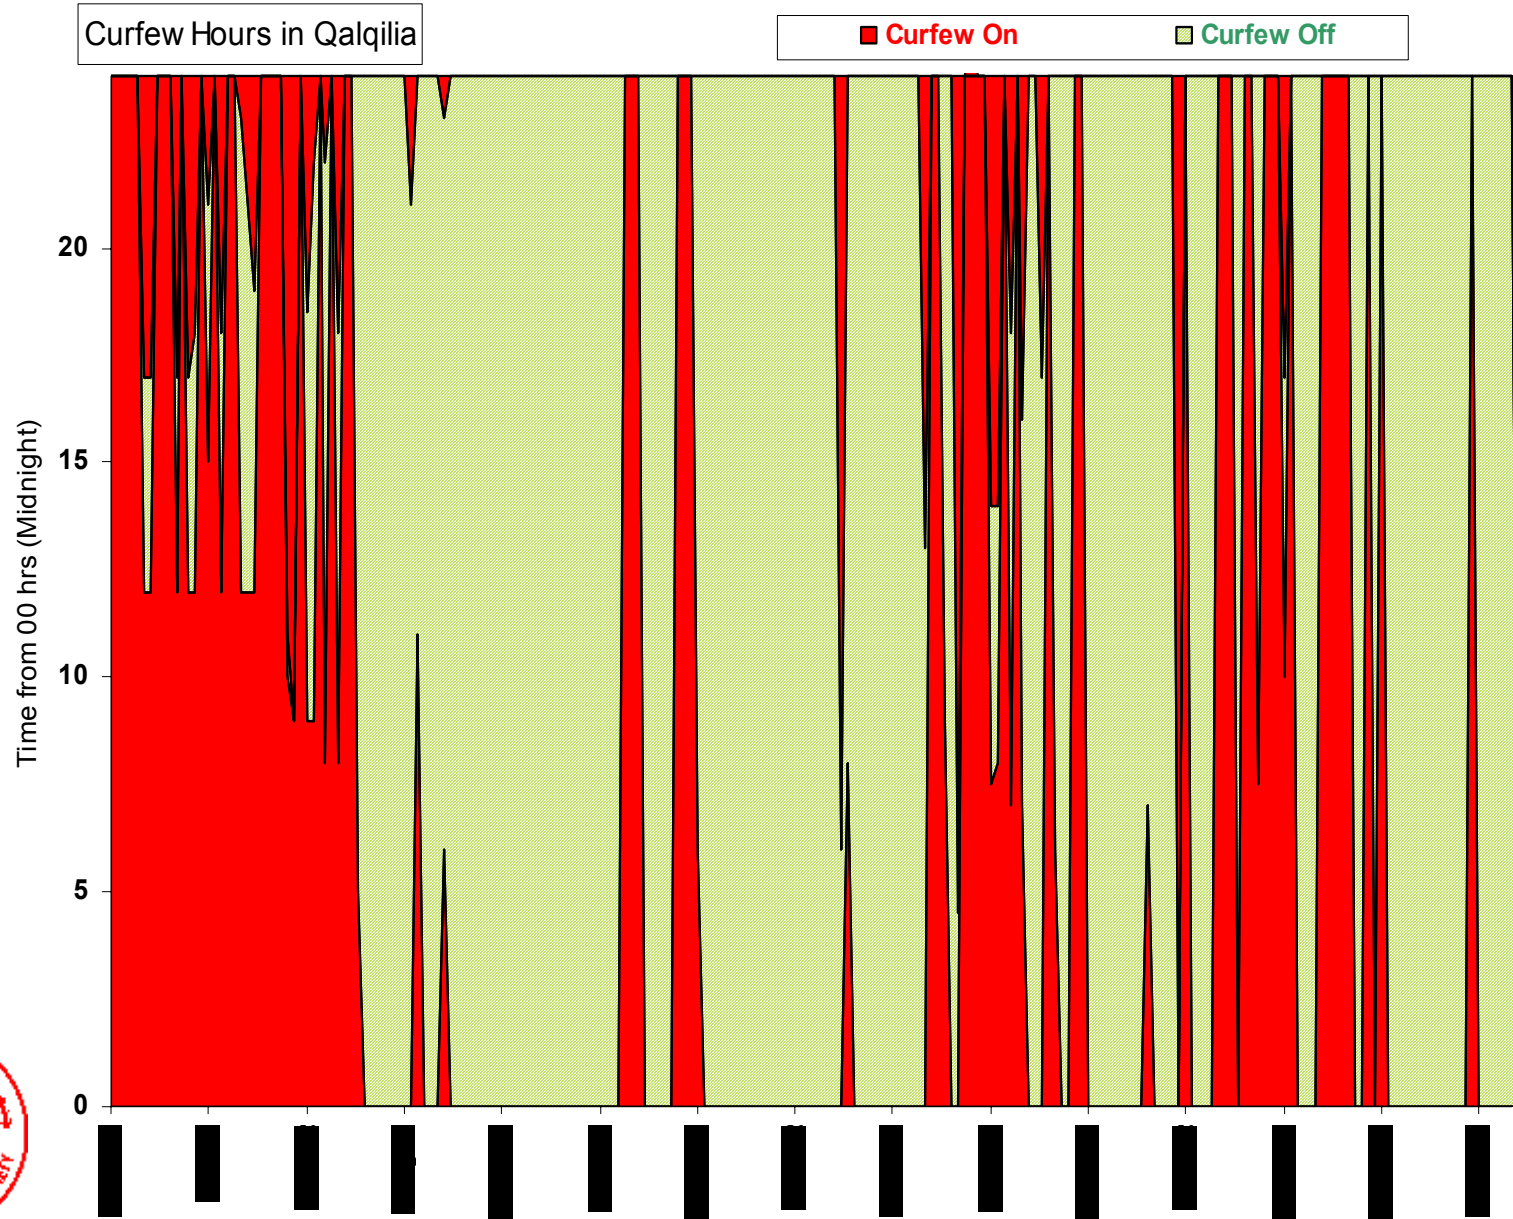

Qalqilia Curfew Hours