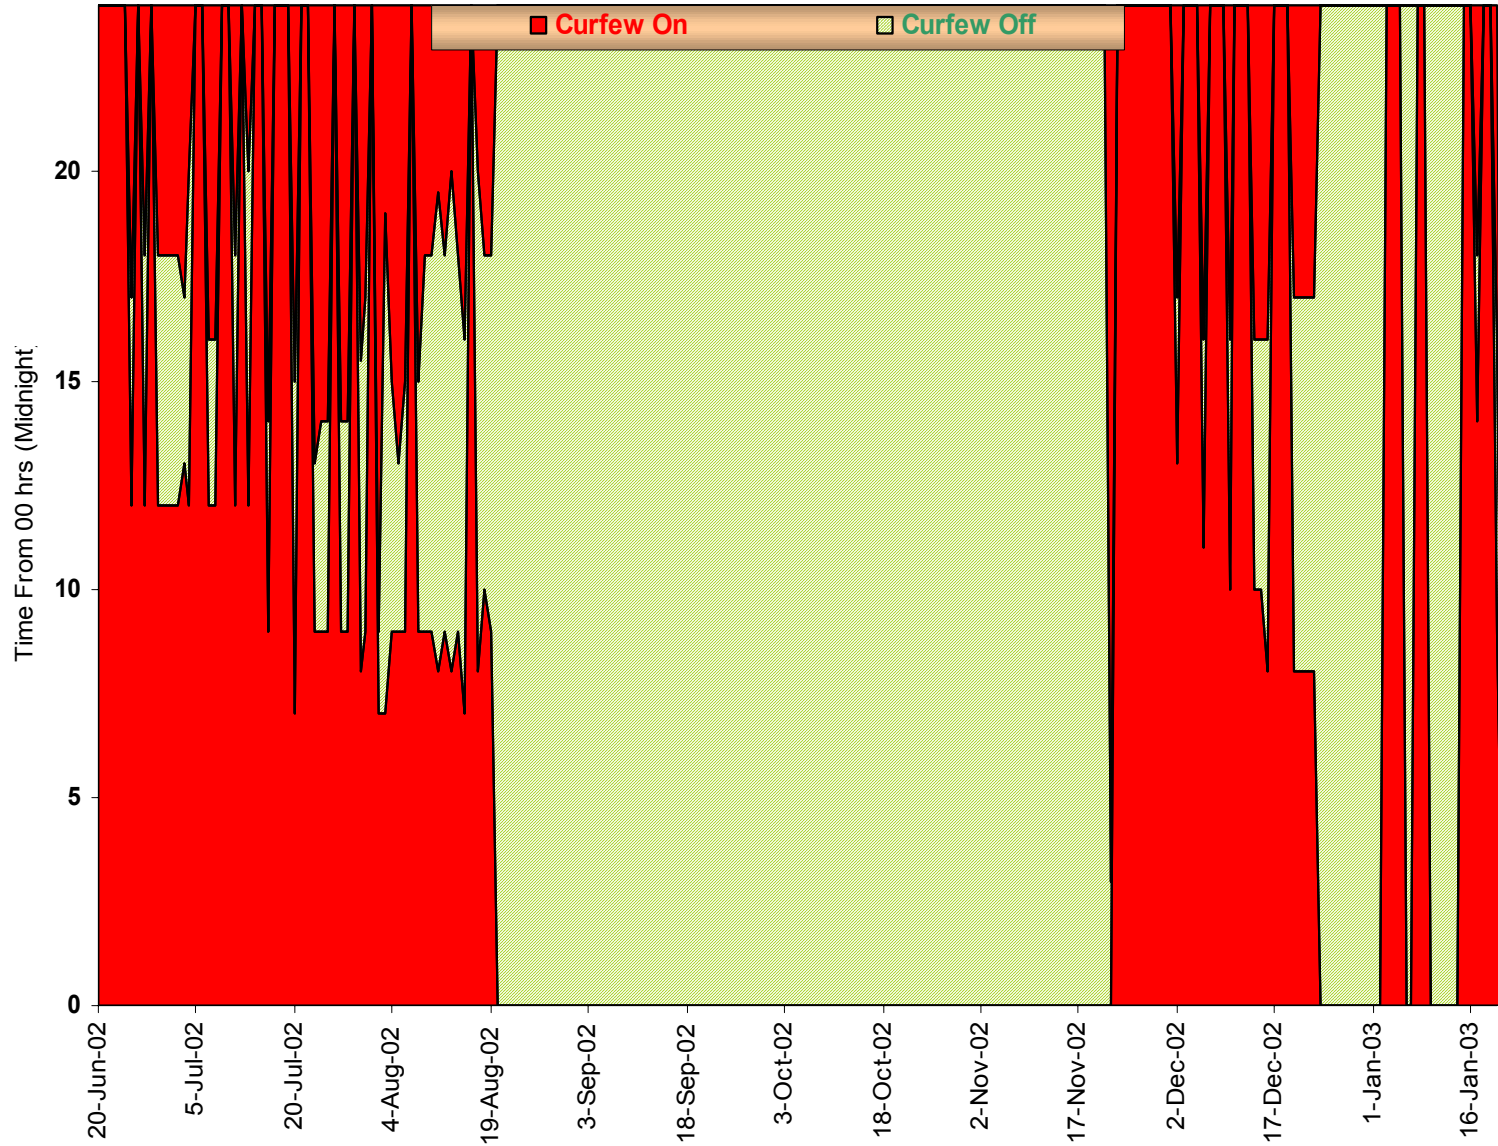

Bethlehem Curfew Hours

Curfew Hours in Bethlehem/ The curfew ended & Israeli army withdrew from the city on Aug 19'02 /Cityreinvaded on Nov 22 '02