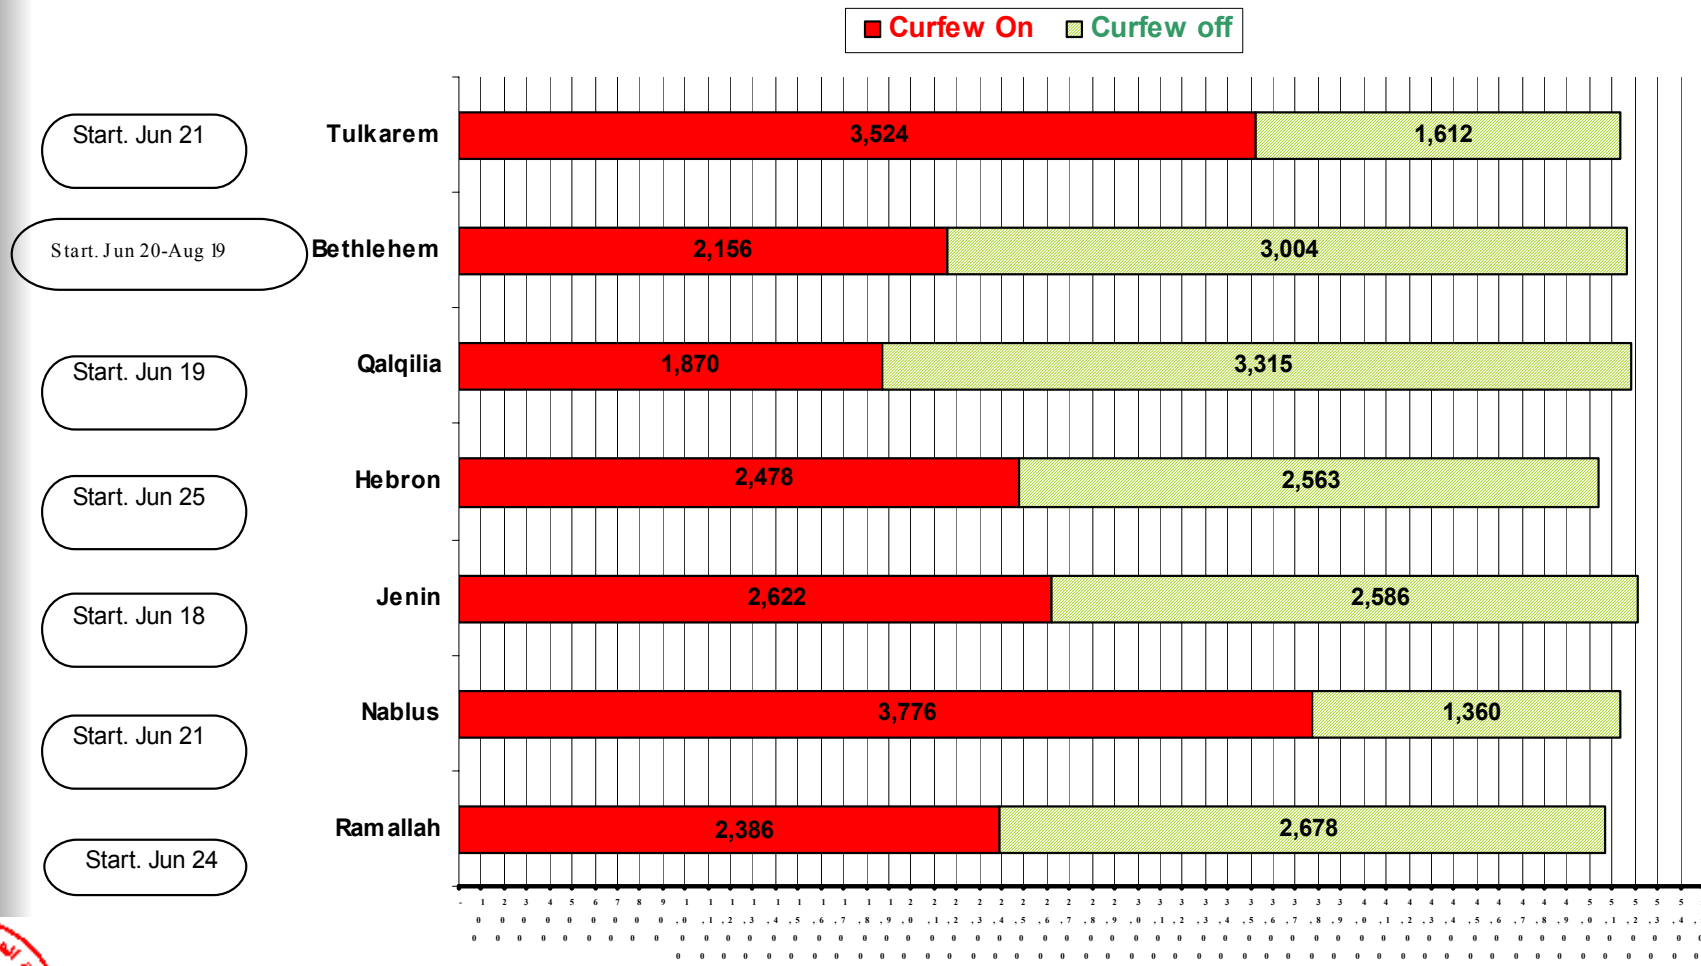

# Cumulative Curfew Hours % Percentage by District – to Midnight Jan 20, 2003

Curfew Hours in Cities Starting June 18 2002 to Midnight Jan. 20 '03

■ Curfew On ■ Curfew off

- Start. Jun 21
- Start. Jun 20-Aug 19
- Start. Jun 19
- Start. Jun 25
- Start. Jun 18
- Start. Jun 21
- Start. Jun 24

Total Hours & % for each district

# Cumulative Curfew Hours by District – To Midnight Jan 20, 2003

Cumulative Curfew Hours by District – To Midnight Jan 20, 2003

Curfew Hours in Cities Starting June 18 2002 to Midnight Jan. 20 '03

Total Hours & % for each district