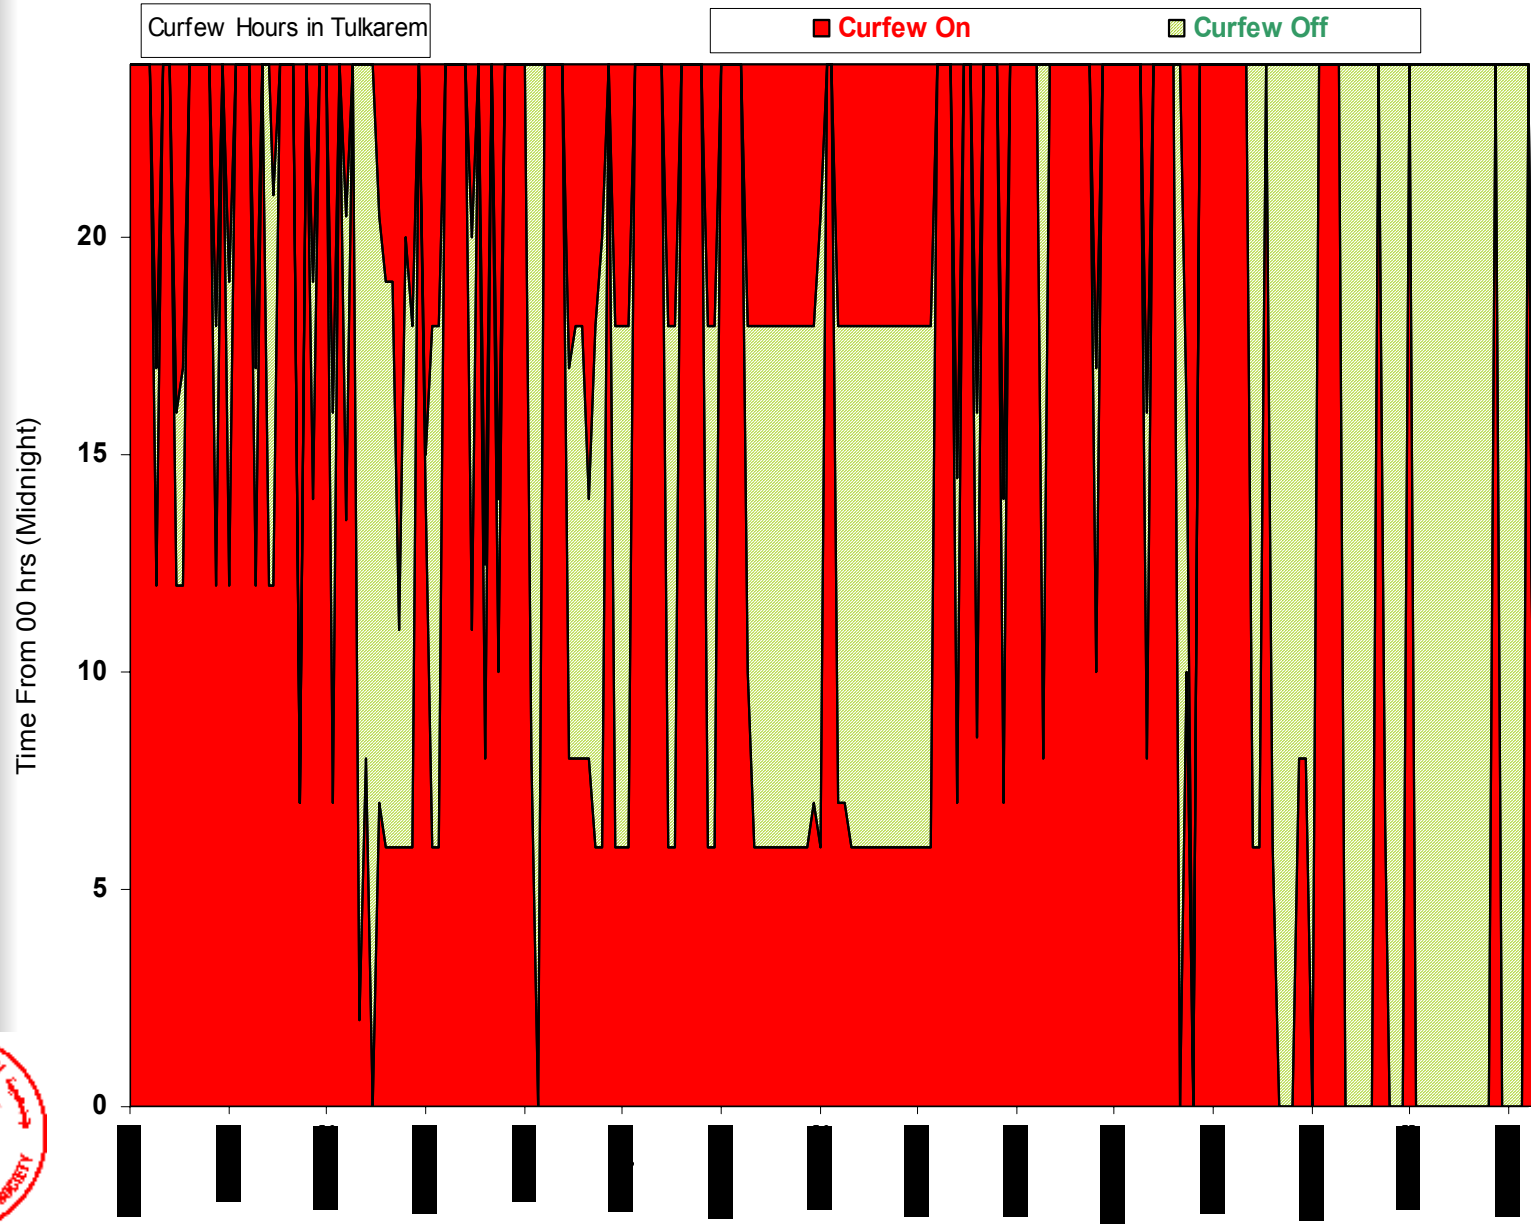

Tulkarem Curfew Hours