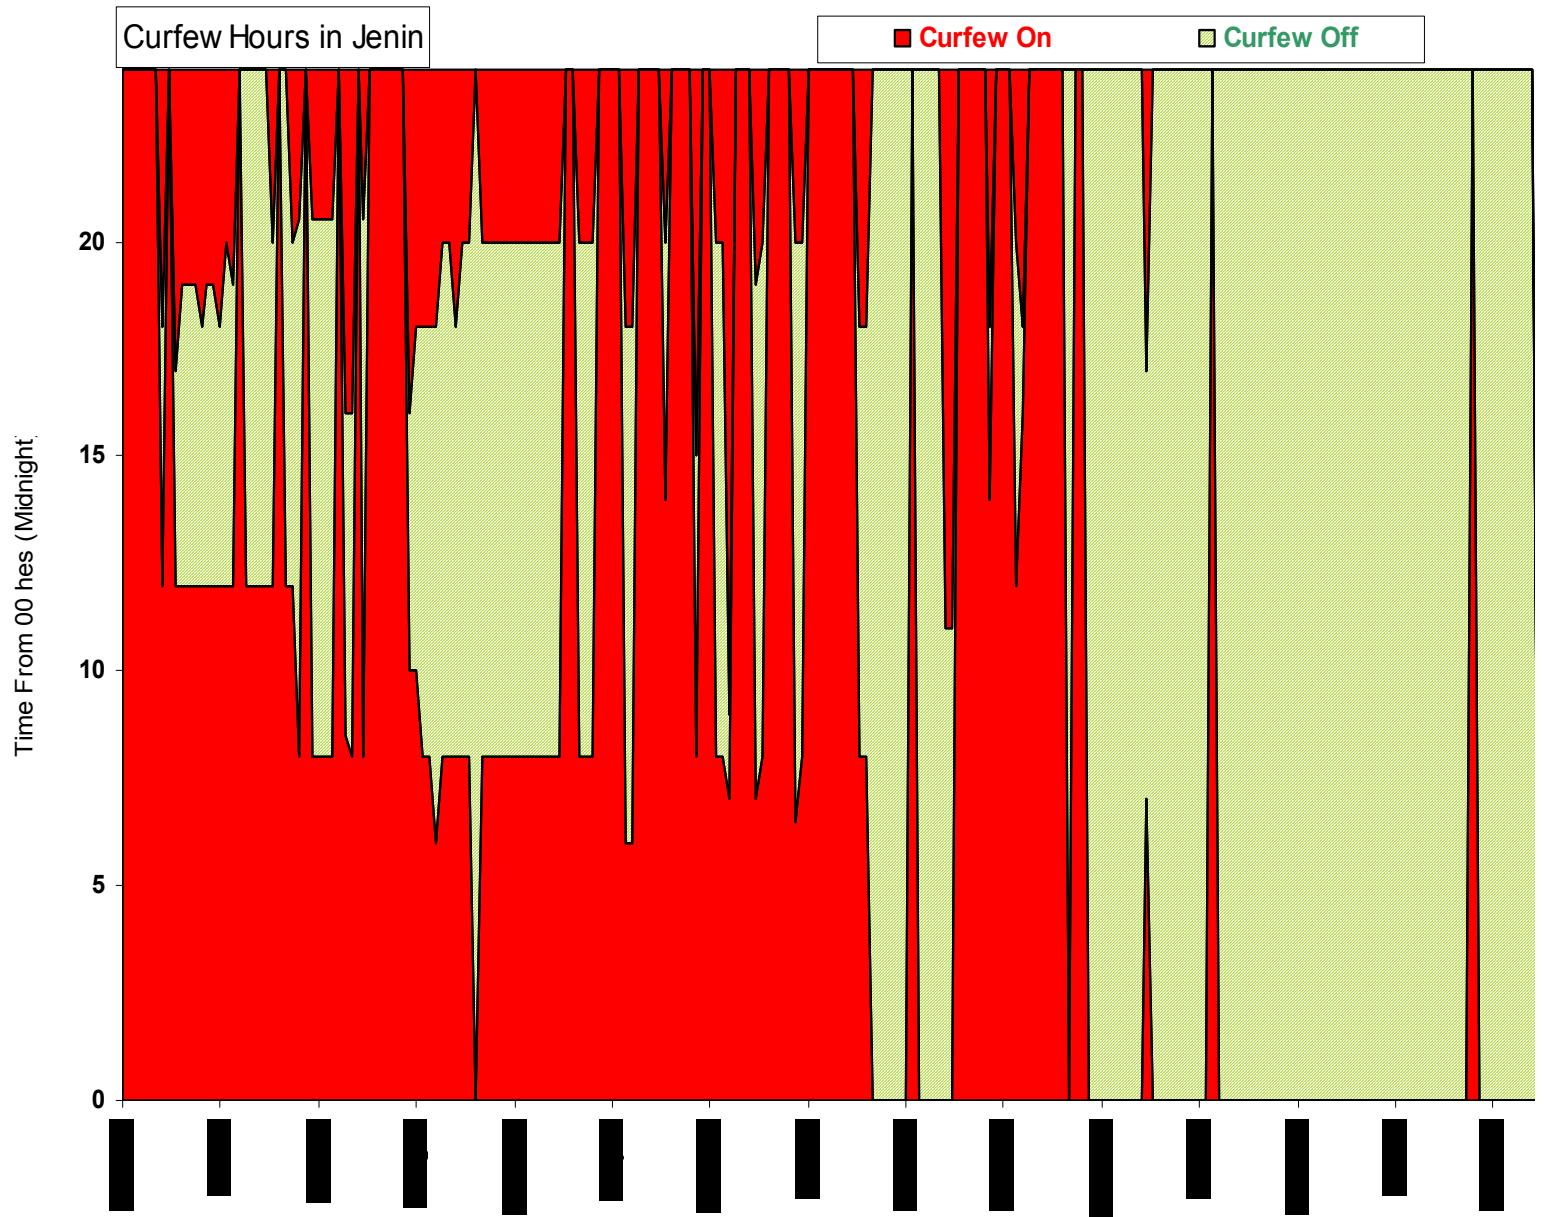

Jenin Curfew Hours