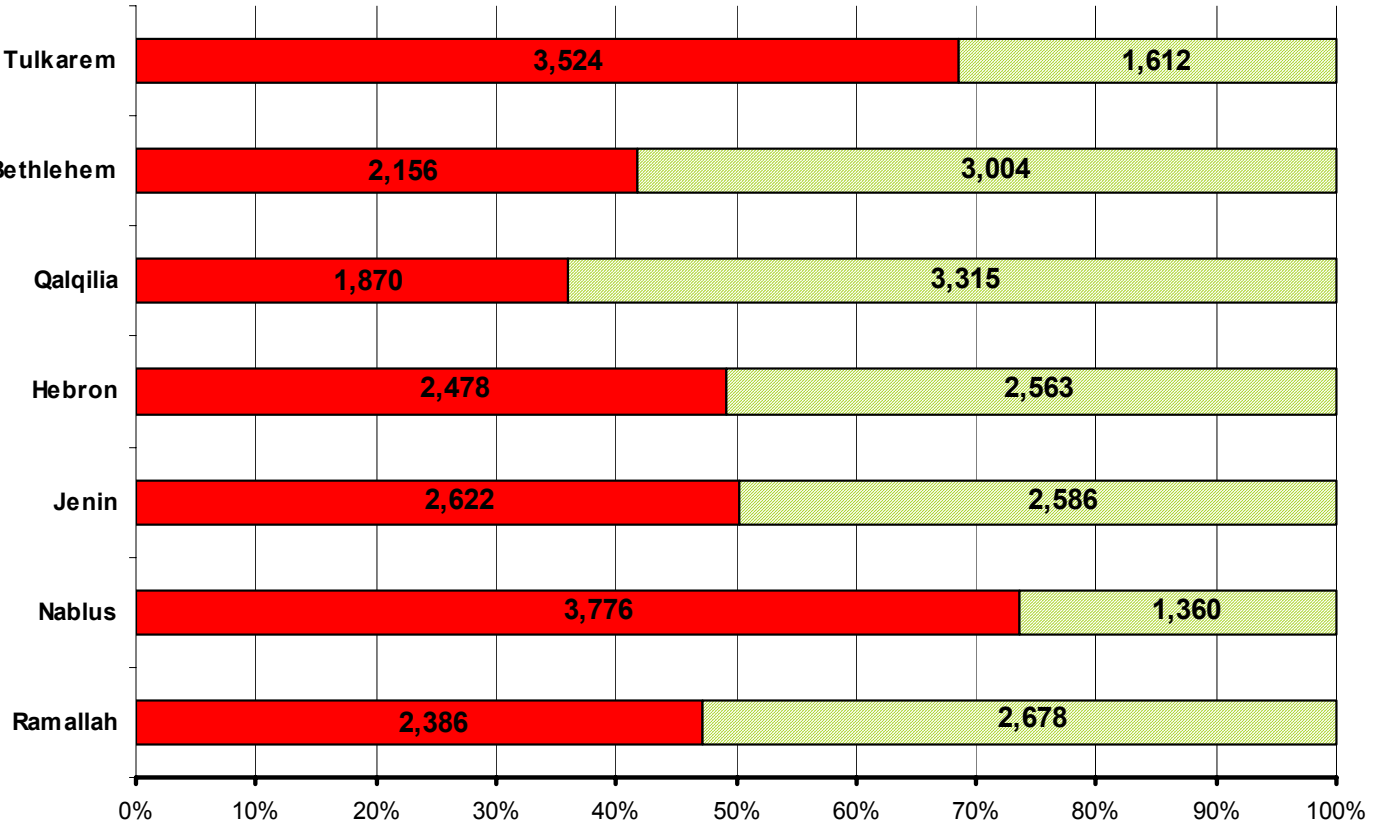

Cumulative Curfew Hours % Percentage by District – to Midnight Jan 20, 2003

Curfew Hours in Cities Starting June 18 2002 to Midnight Jan. 20 '03

■ Curfew On ■ Curfew off

- Start. Jun 21
- Start. Jun 20-Aug 19
- Start. Jun 19
- Start. Jun 25
- Start. Jun 18
- Start. Jun 21
- Start. Jun 24

Total Hours & % for each district