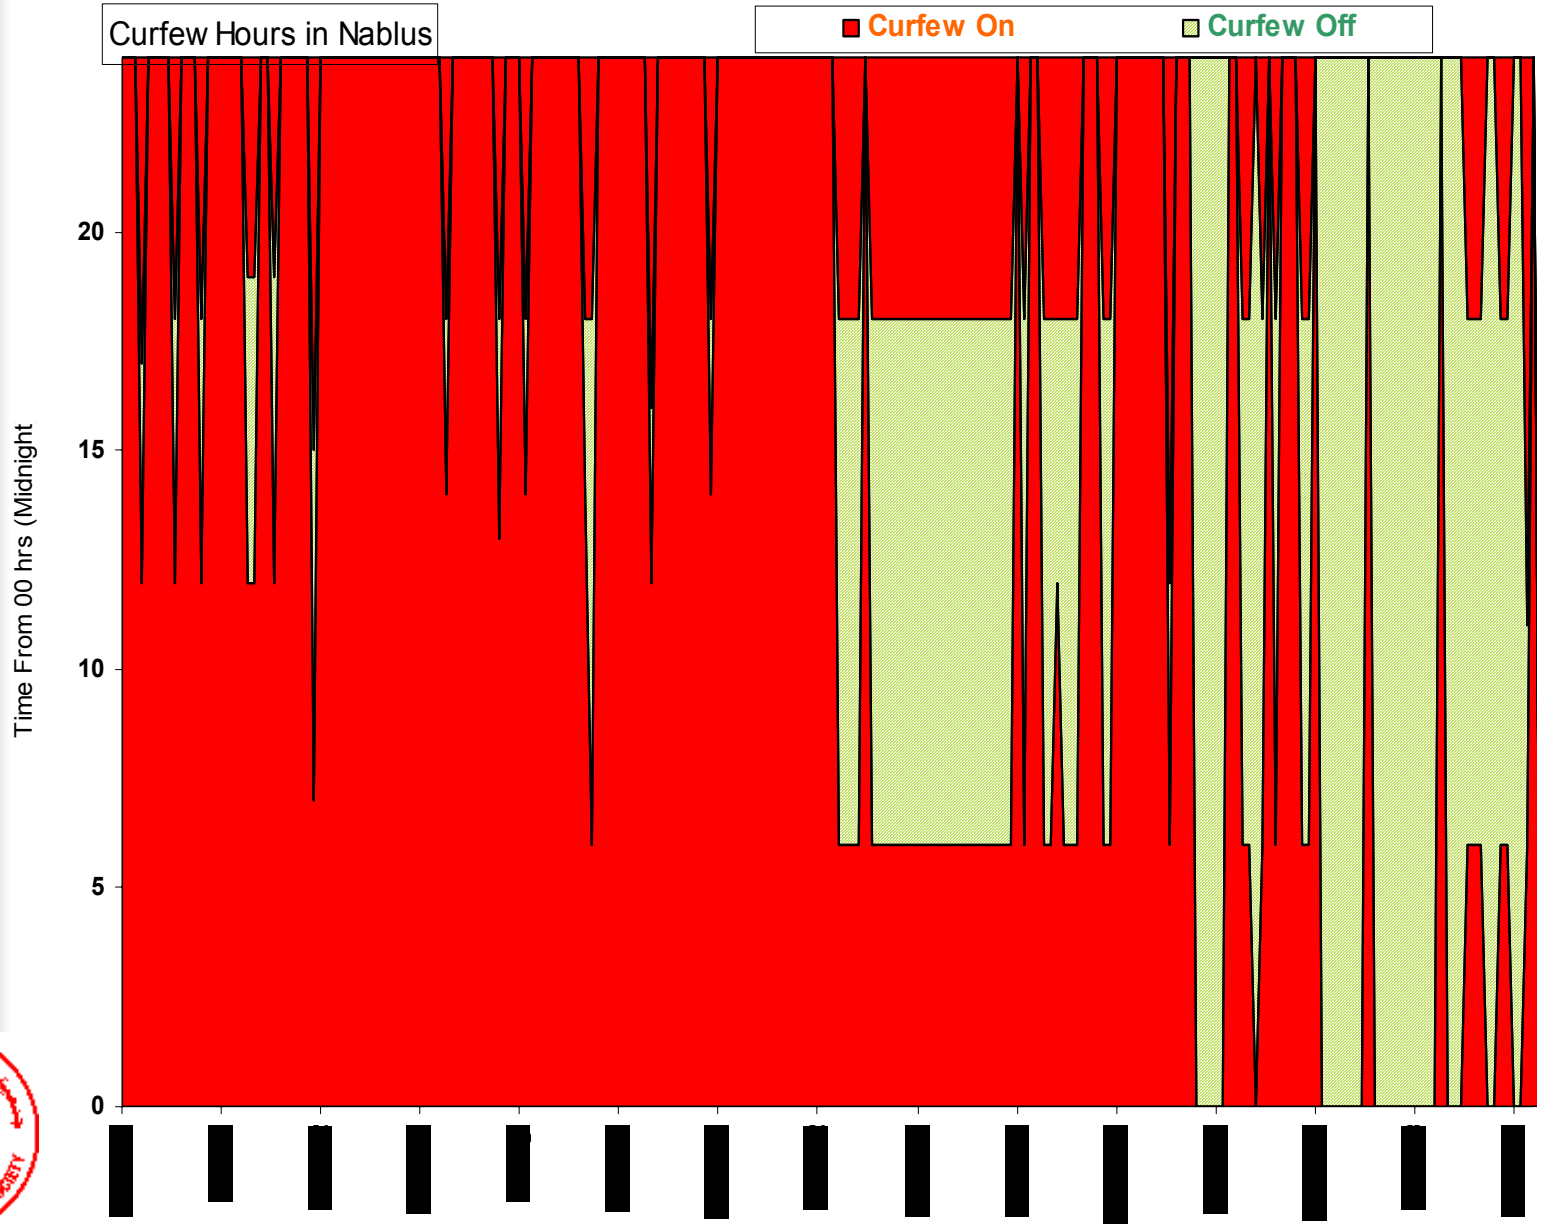

Nablus Curfew Hours