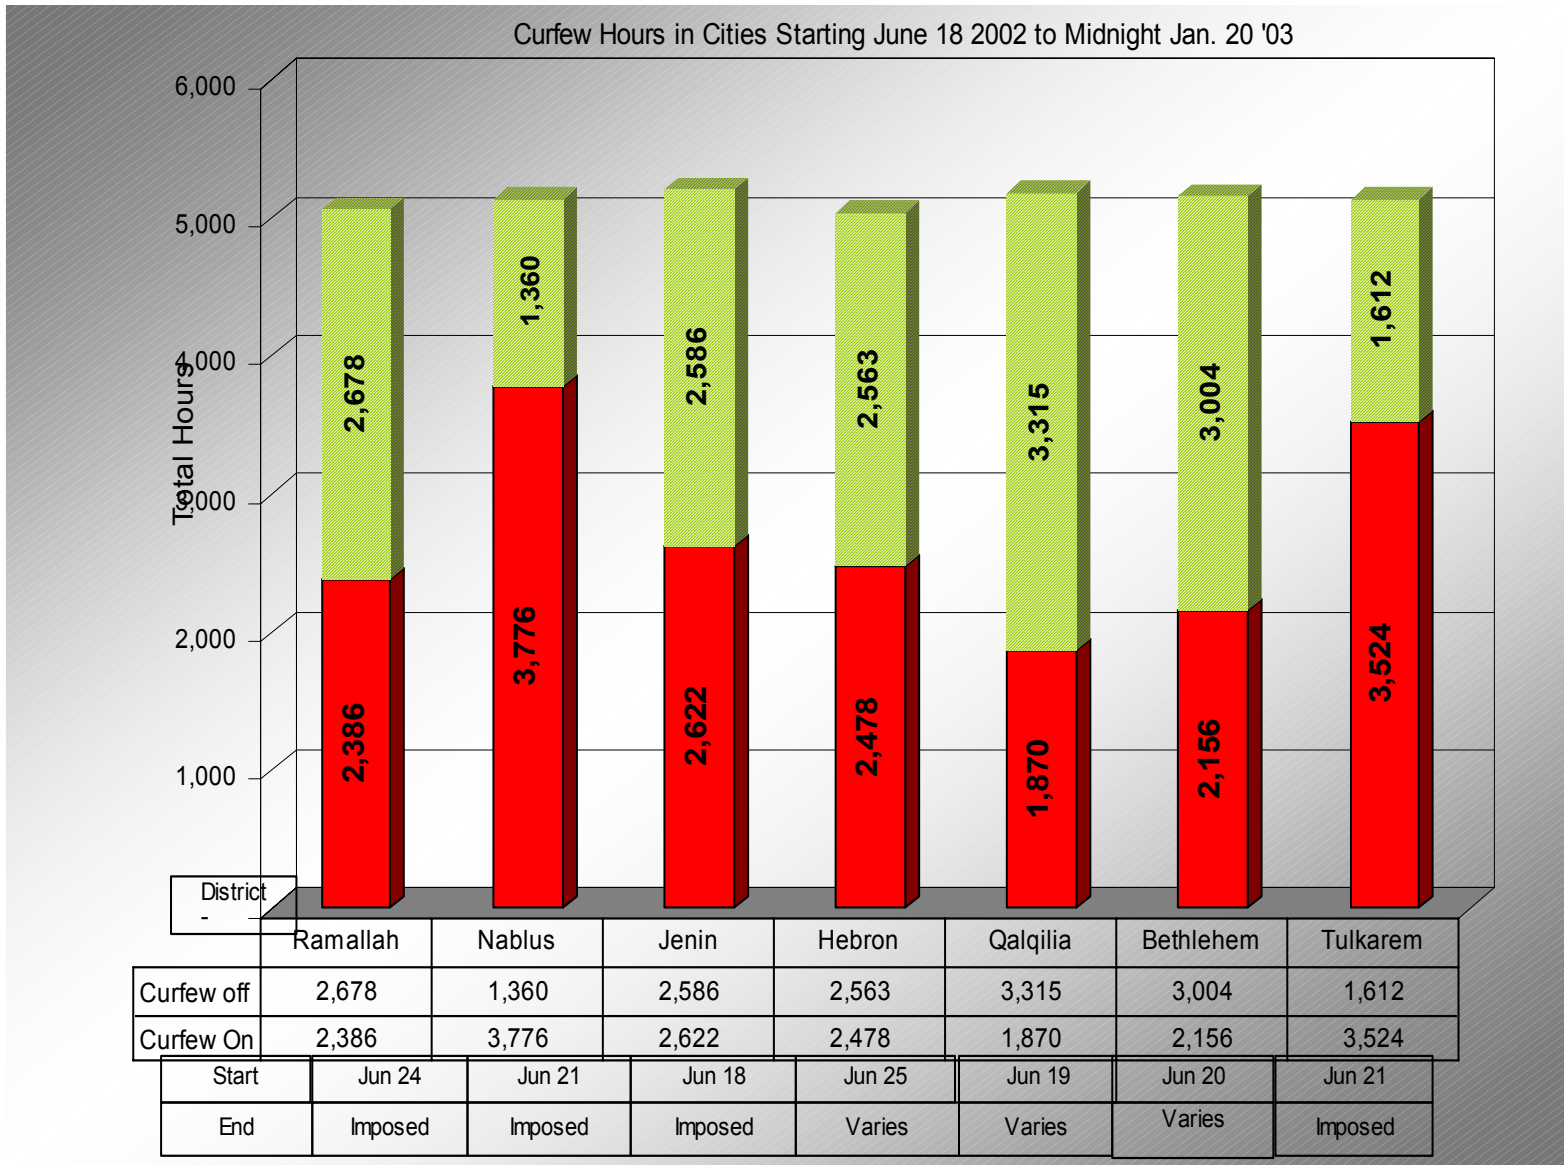

Cumulative Curfew Hours by District – To Midnight Jan 20, 2003