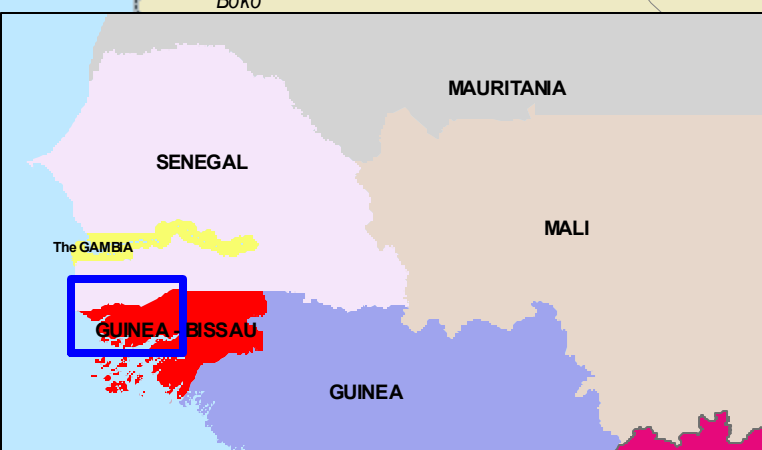

Humanitarian situation Guinea Bissau - 28 april 2006

Guinea Bissau	
Bissau	1800
Bula	500
Bissorã	103
Canchungo	198
Cacheu	985
Ingoré	1056
Sao Domingo	1514
Susana, Varela	800
Djegué	305
Senegal	
Ziguinchor	1695
Total number of displaceds	8956

ZIGUINCHOR
1,695 Returnees

São Domingos
1,514 IDPs

Ingoré
1,056 IDPs

Varela
800 IDPs

Cacheu
985 IDPs

Bula
500 IDPs

Bissorã
103 IDPs

Canchungo
198 IDPs

BISSAU
1,800 IDPs

Unknown number of persons affected, isolated from the rest of the country

Bissau-Cacheu: 76 km
(Approx 3 hours)

Legend

- Capitals
- Major cities
- Others
- Major airports
- Major ports
- Roads
- Confrontations
- Area with restrained humanitarian access
- Suspected mined area
- Wetlands
- Guinea-Bissau
- Senegal