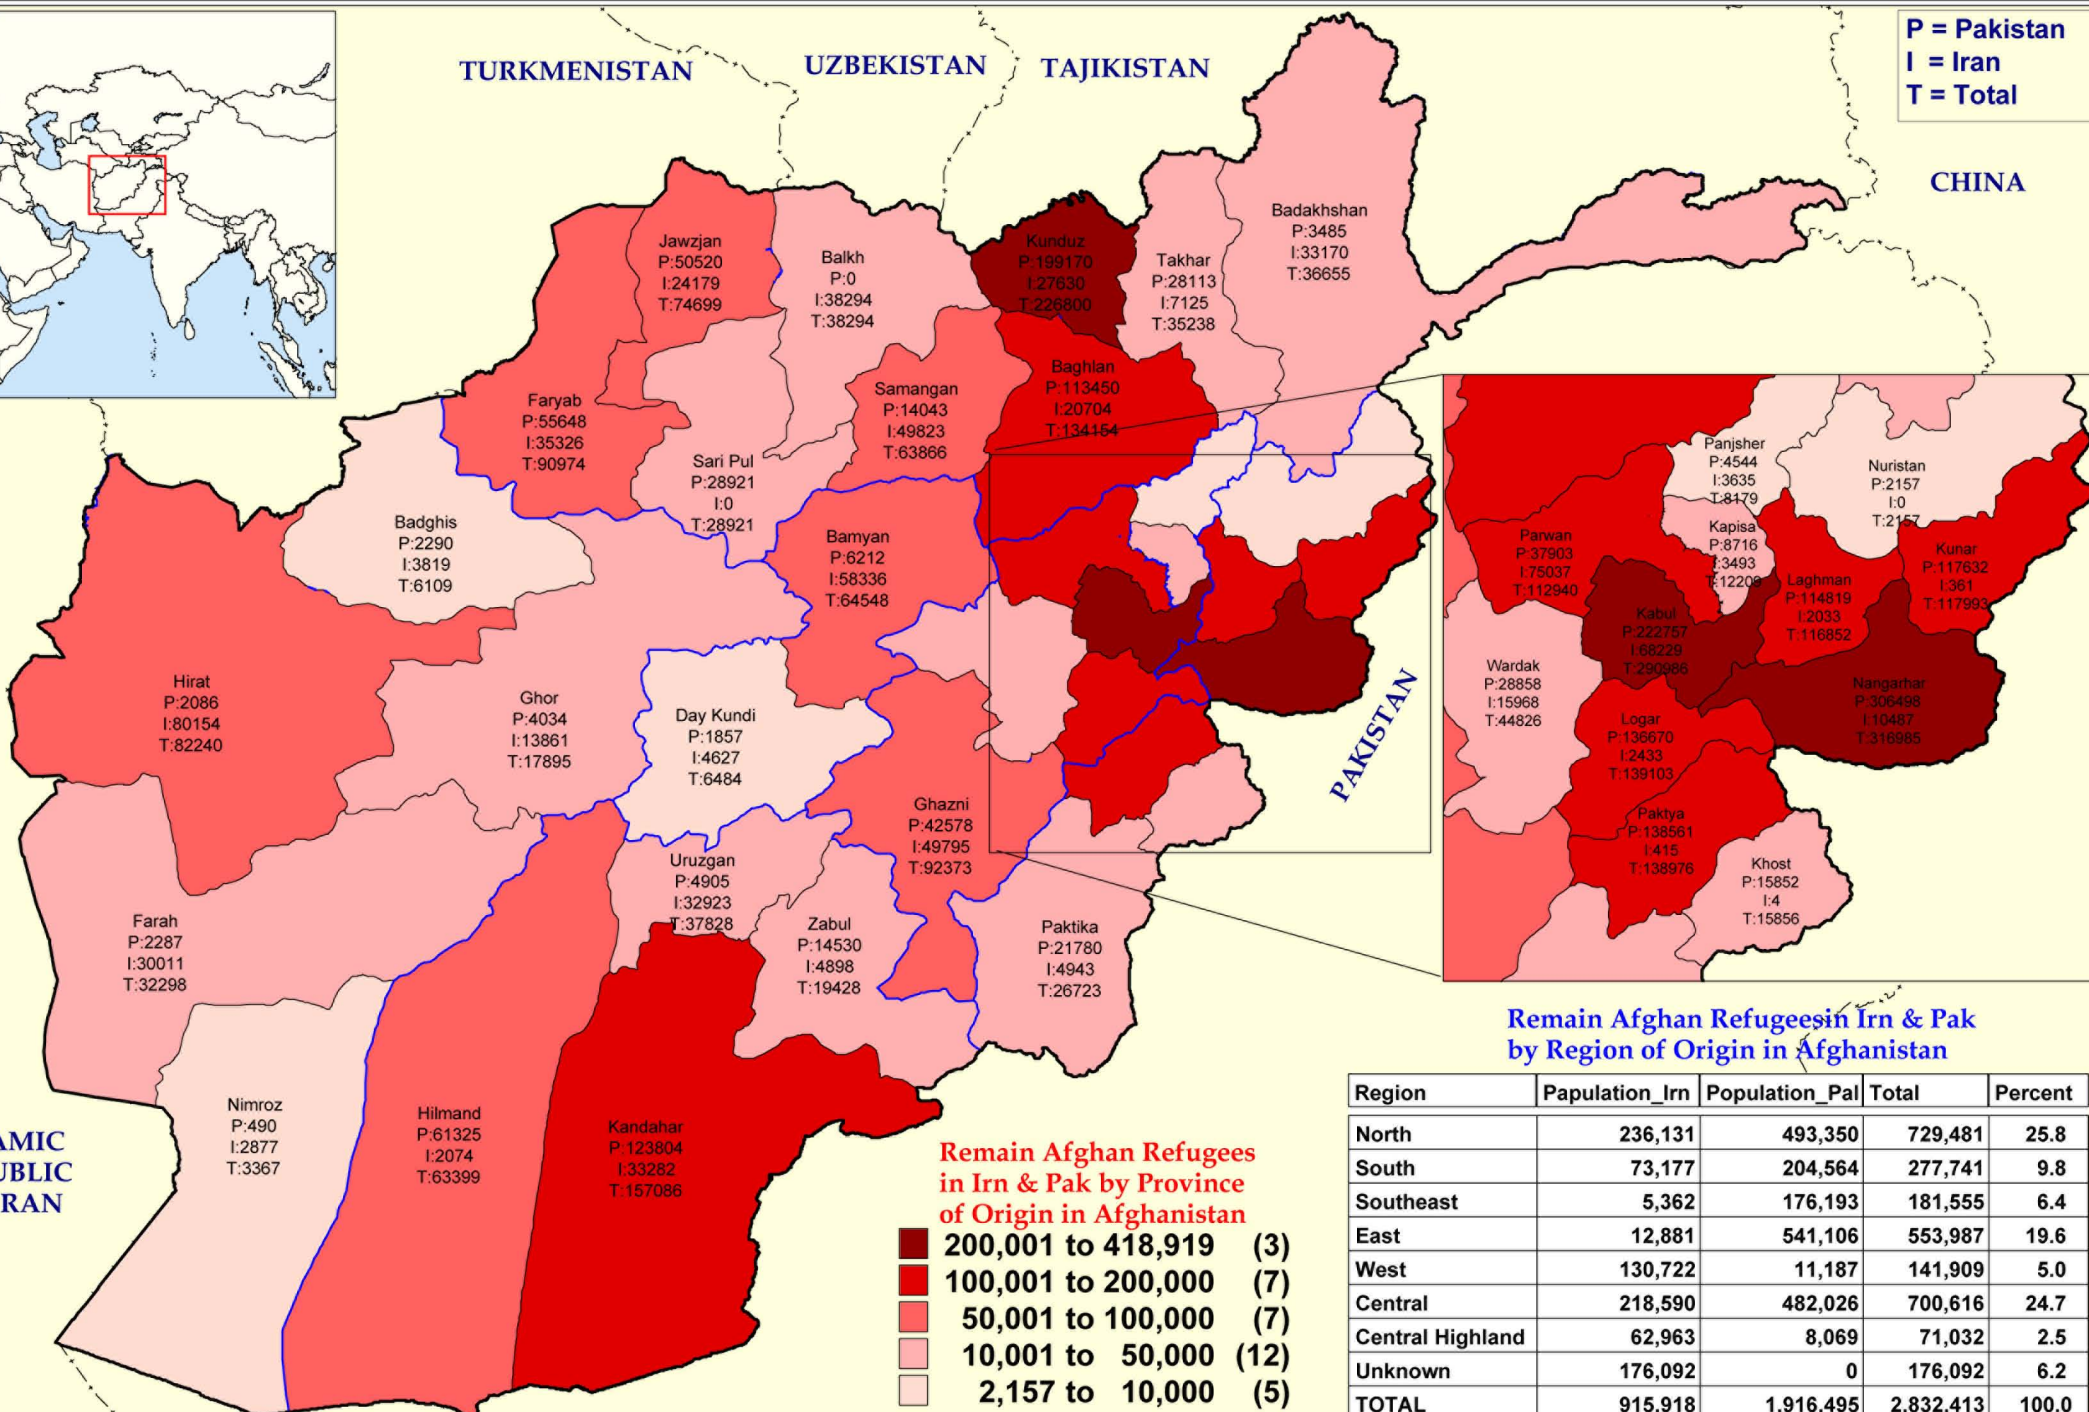

Remain Afghan Refugees in Irn & Pak by Region of Origin in Afghanistan

TURKMENISTAN

UZBEKISTAN

TAJIKISTAN

CHINA

P = Pakistan
I = Iran
T = Total

Note: Place of origin of 176,092 individuals are unknown (data received from Iran)