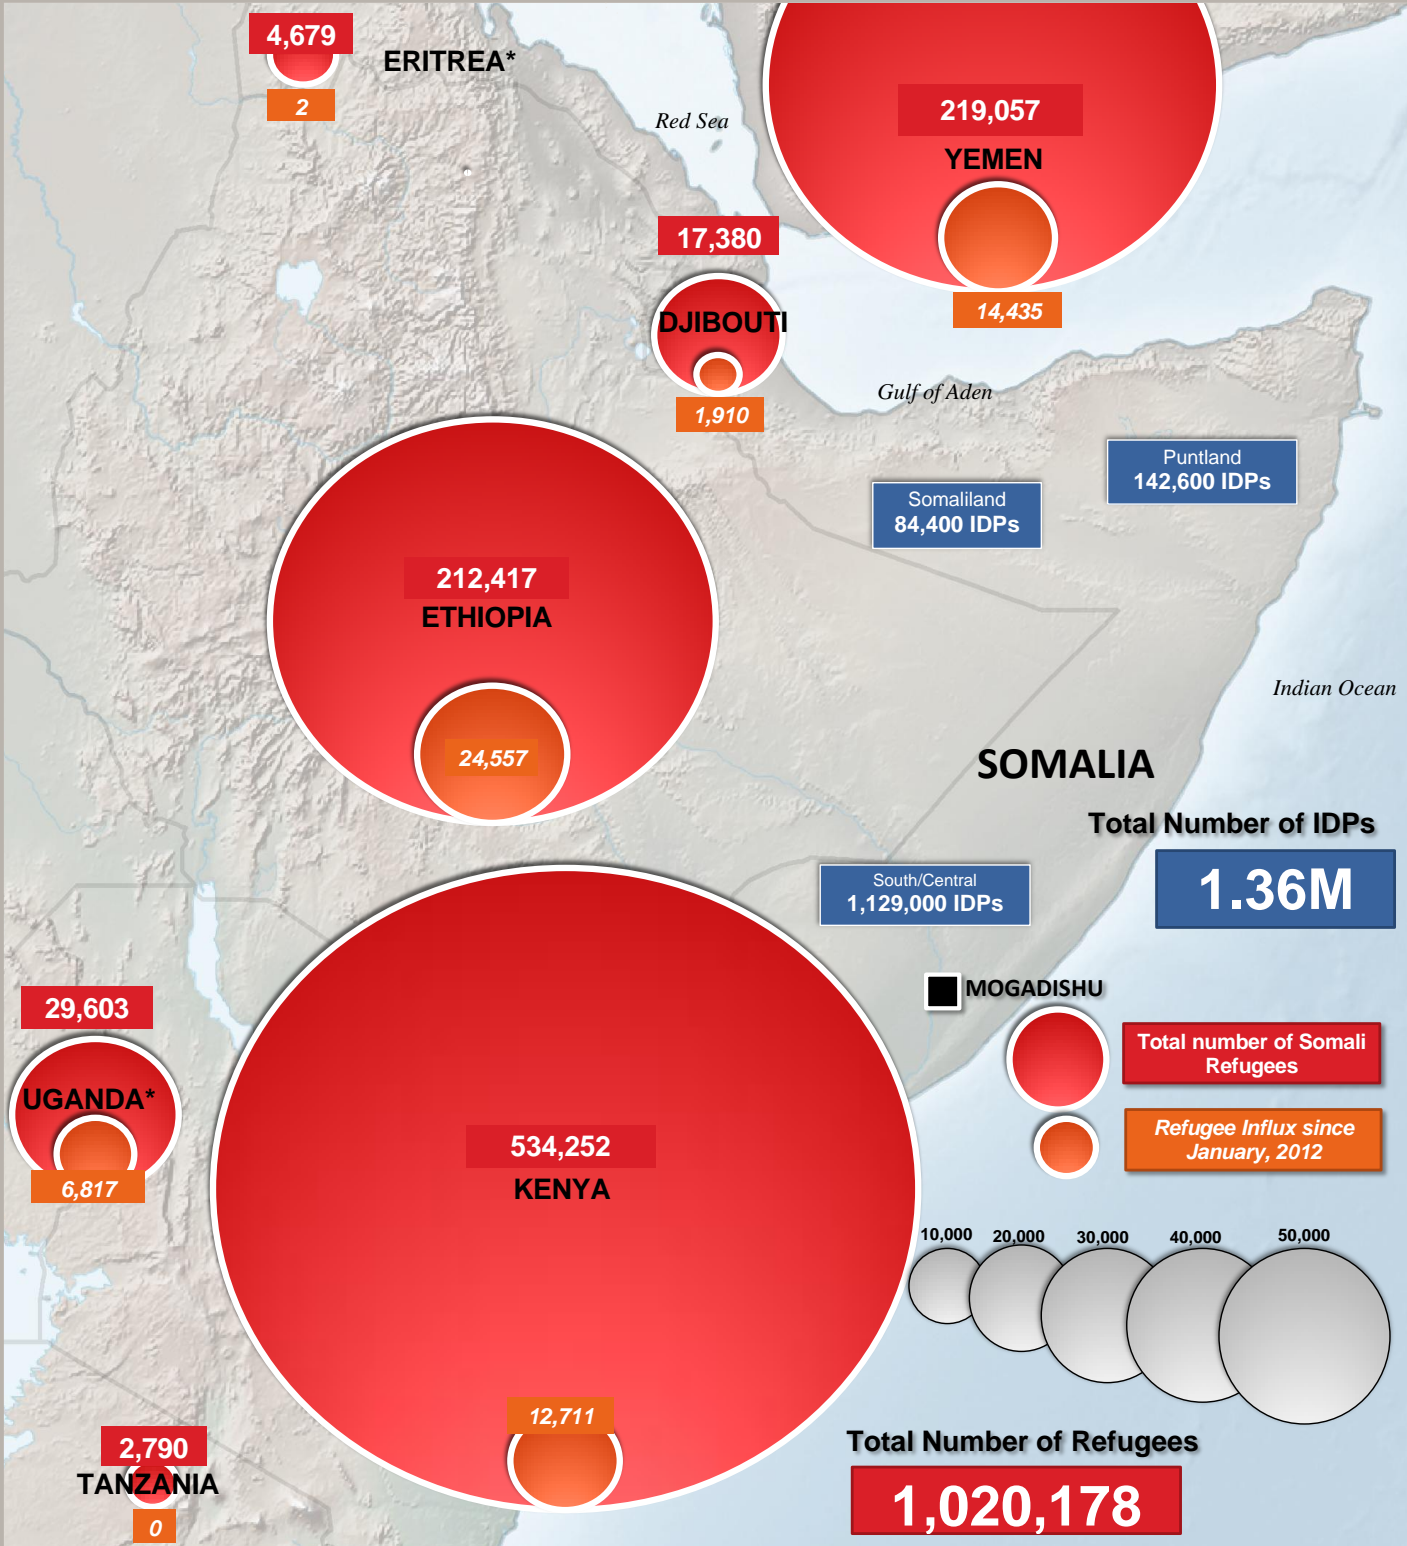

Somali Refugees in the Region

As of 20 September 2012

UNHCR Somalia
Nairobi, Kenya

Sources:
UNHCR Offices, Various IDP assessments including the Somalia IASC PMT project Global Insight digital mapping © 1999 Europa Technologies Ltd.

The boundaries and names shown and the designations used on this map do not imply official endorsement or acceptance by the United Nations.

Somalia_IDPS&Refugees_SEP2012_A3PC.x

Figures on Somali refugees are available on <http://data.unhcr.org/horn-of-africa/regional.php>. The data shown on this map was provided primarily in September 2012
 *September 2012 refugee figures for these countries are currently unavailable, previous figures were used.

Total Number of Refugees
1,020,178

Total New Arrivals in 2012
60,432