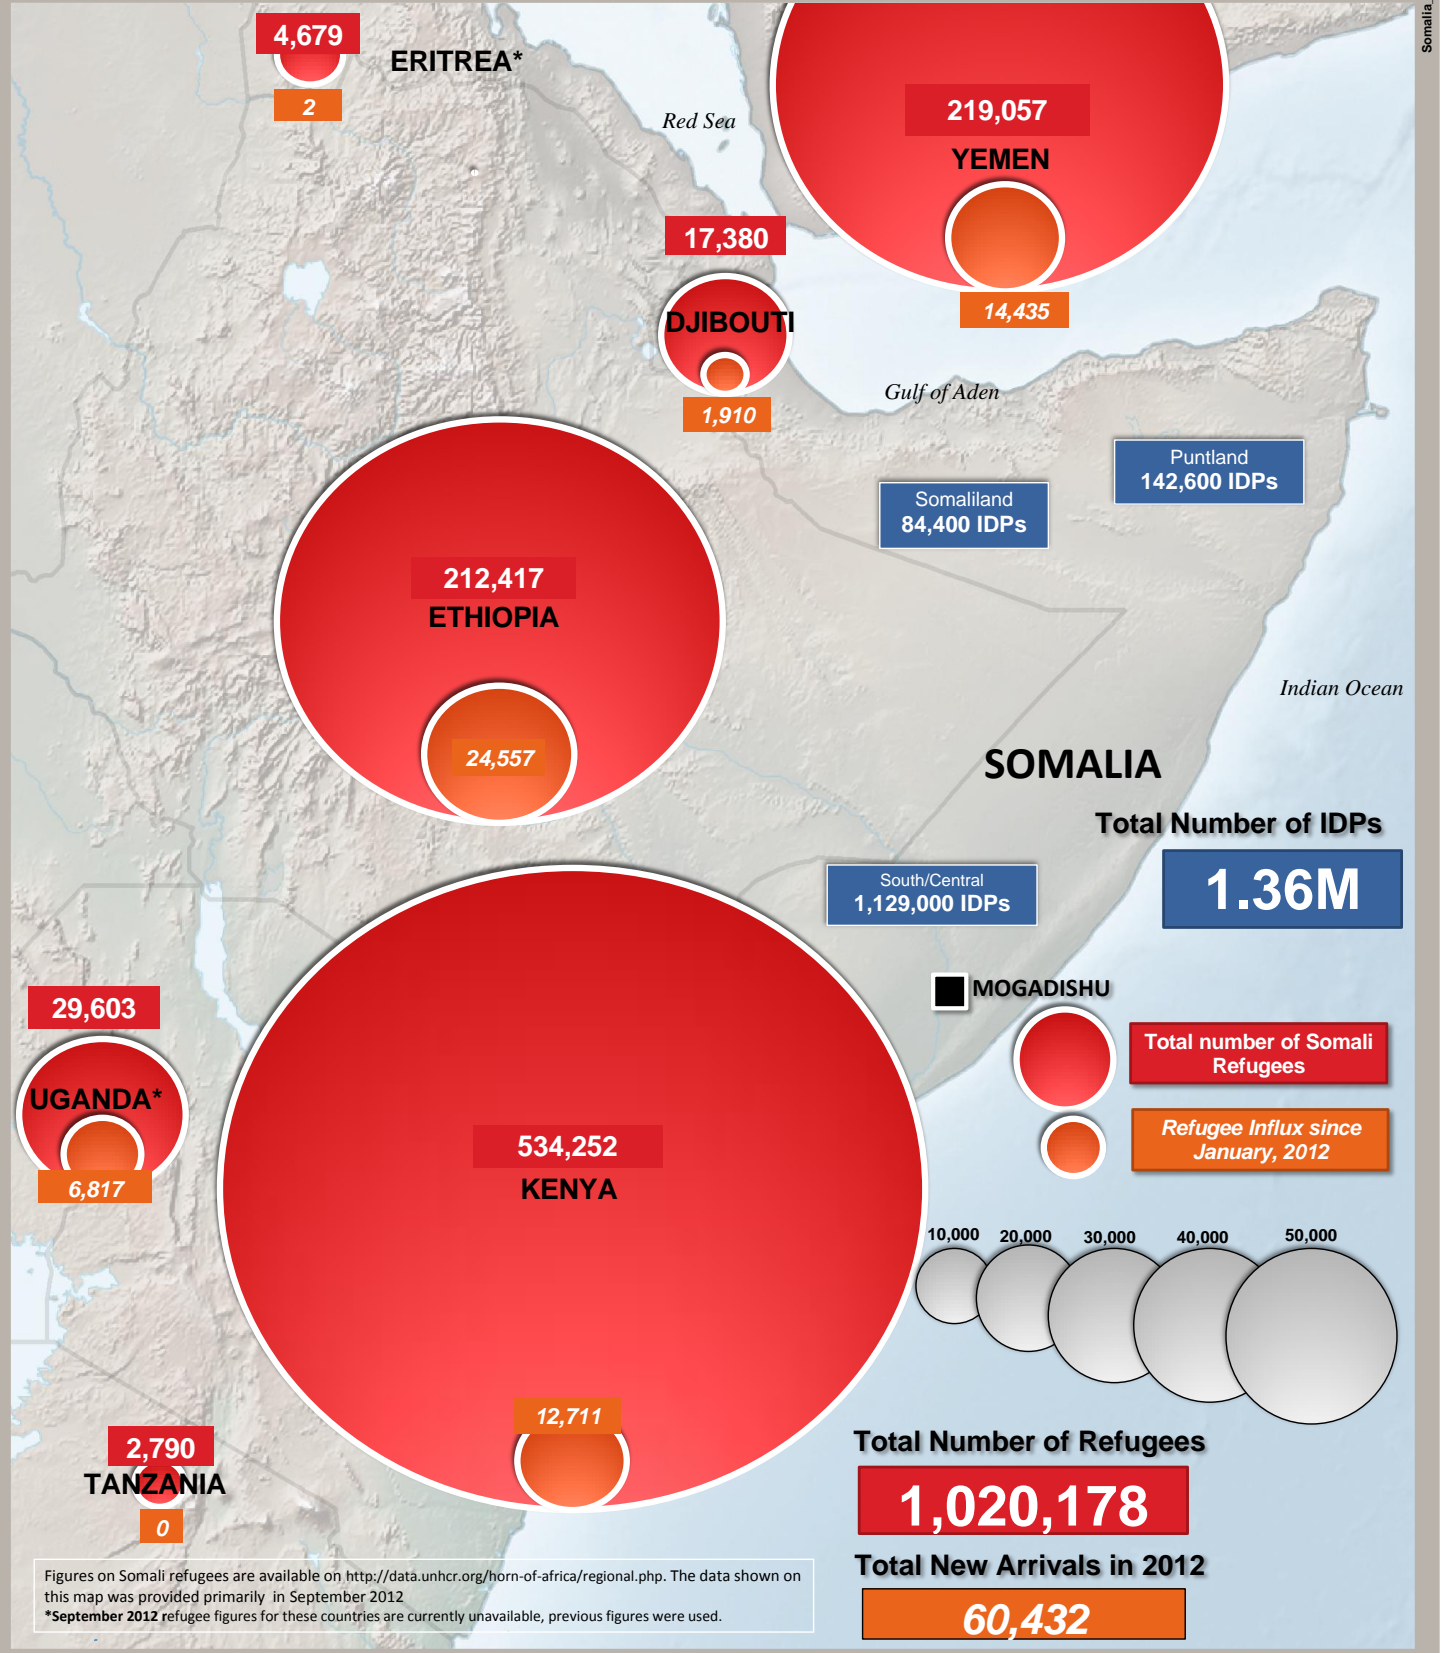

Somali Refugees in the Region

As of 20 September 2012

UNHCR Somalia
Nairobi, Kenya

Sources:
UNHCR Offices, Various IDP assessments including the Somalia IASC PMT project Global Insight digital mapping © 1999 Europa Technologies Ltd.

The boundaries and names shown and the designations used on this map do not imply official endorsement or acceptance by the United Nations.

Somalia_IDPS&Refugees_SEP2012_A3PC.x

Figures on Somali refugees are available on <http://data.unhcr.org/horn-of-africa/regional.php>. The data shown on this map was provided primarily in September 2012
 *September 2012 refugee figures for these countries are currently unavailable, previous figures were used.