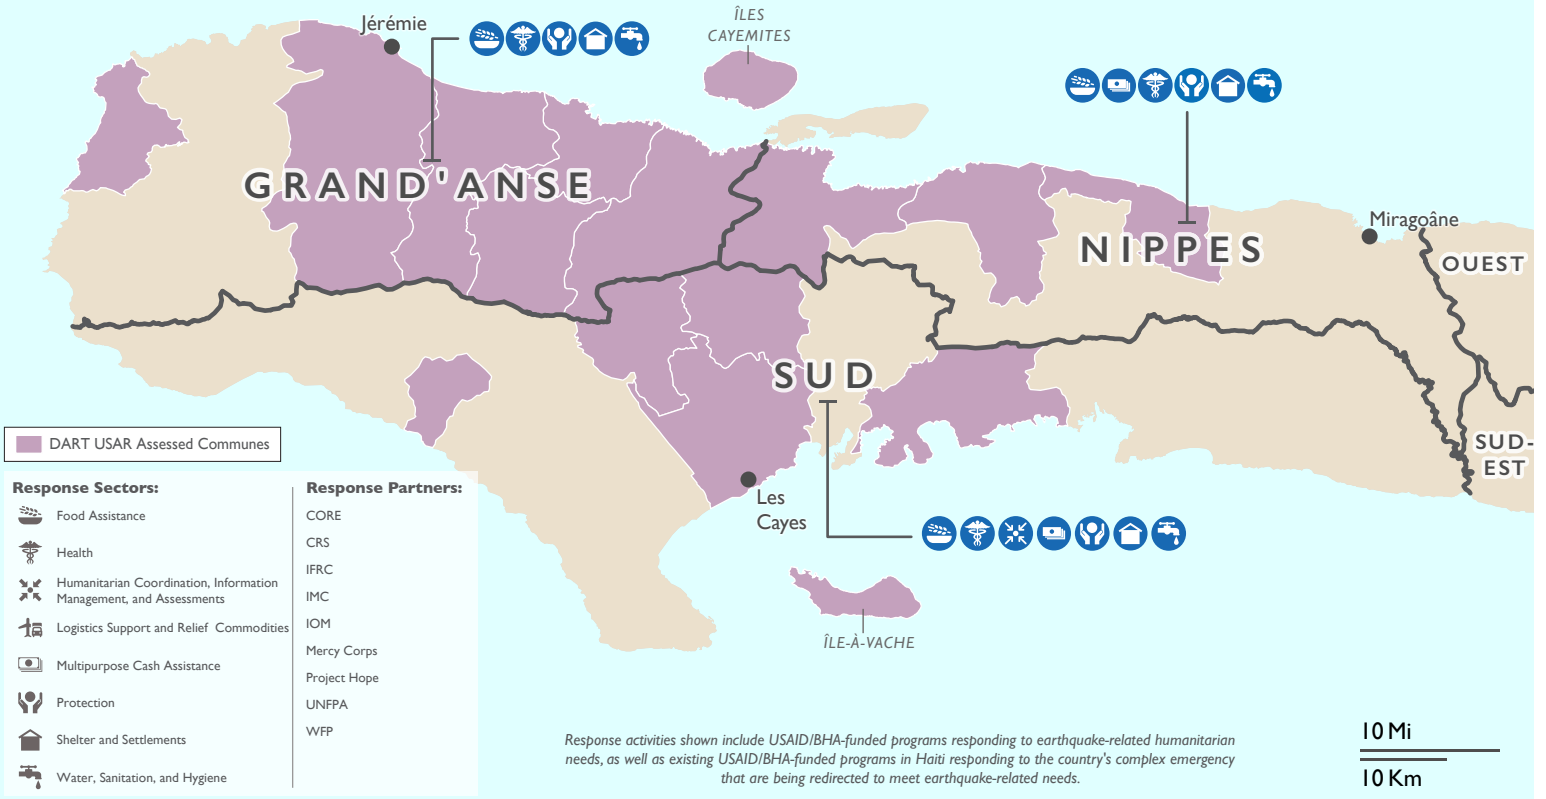

This map represents USG-supported programs active as of 09/24/21.

REGIONWIDE PROGRAM

Haiti Earthquake