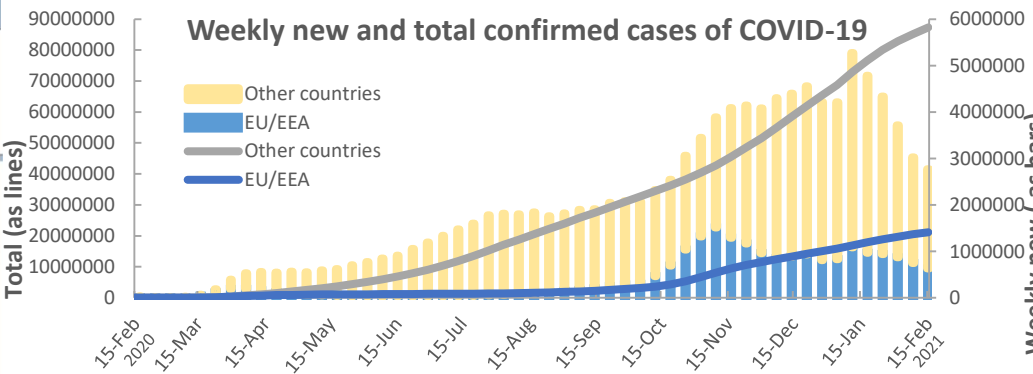

COVID-19 pandemic

	Total COVID-19 cases ¹	New weekly cases ²
Confirmed Cases	109,207,597	2,769,175
Deaths	2,407,478	83,916

² Calculated for the period: 08/02/2021 – 15/02/2021 (Week 6)
 Copyright, European Union, 2021. Map created by DG ECHO A3 Situational Awareness Sector in collaboration with JRC. Sources: ECDC, GISCO. The boundaries and names shown on this map do not imply official endorsement or acceptance by the European Union.
[More info on Corona Virus here](#) and on reopening of the EU borders [here](#)