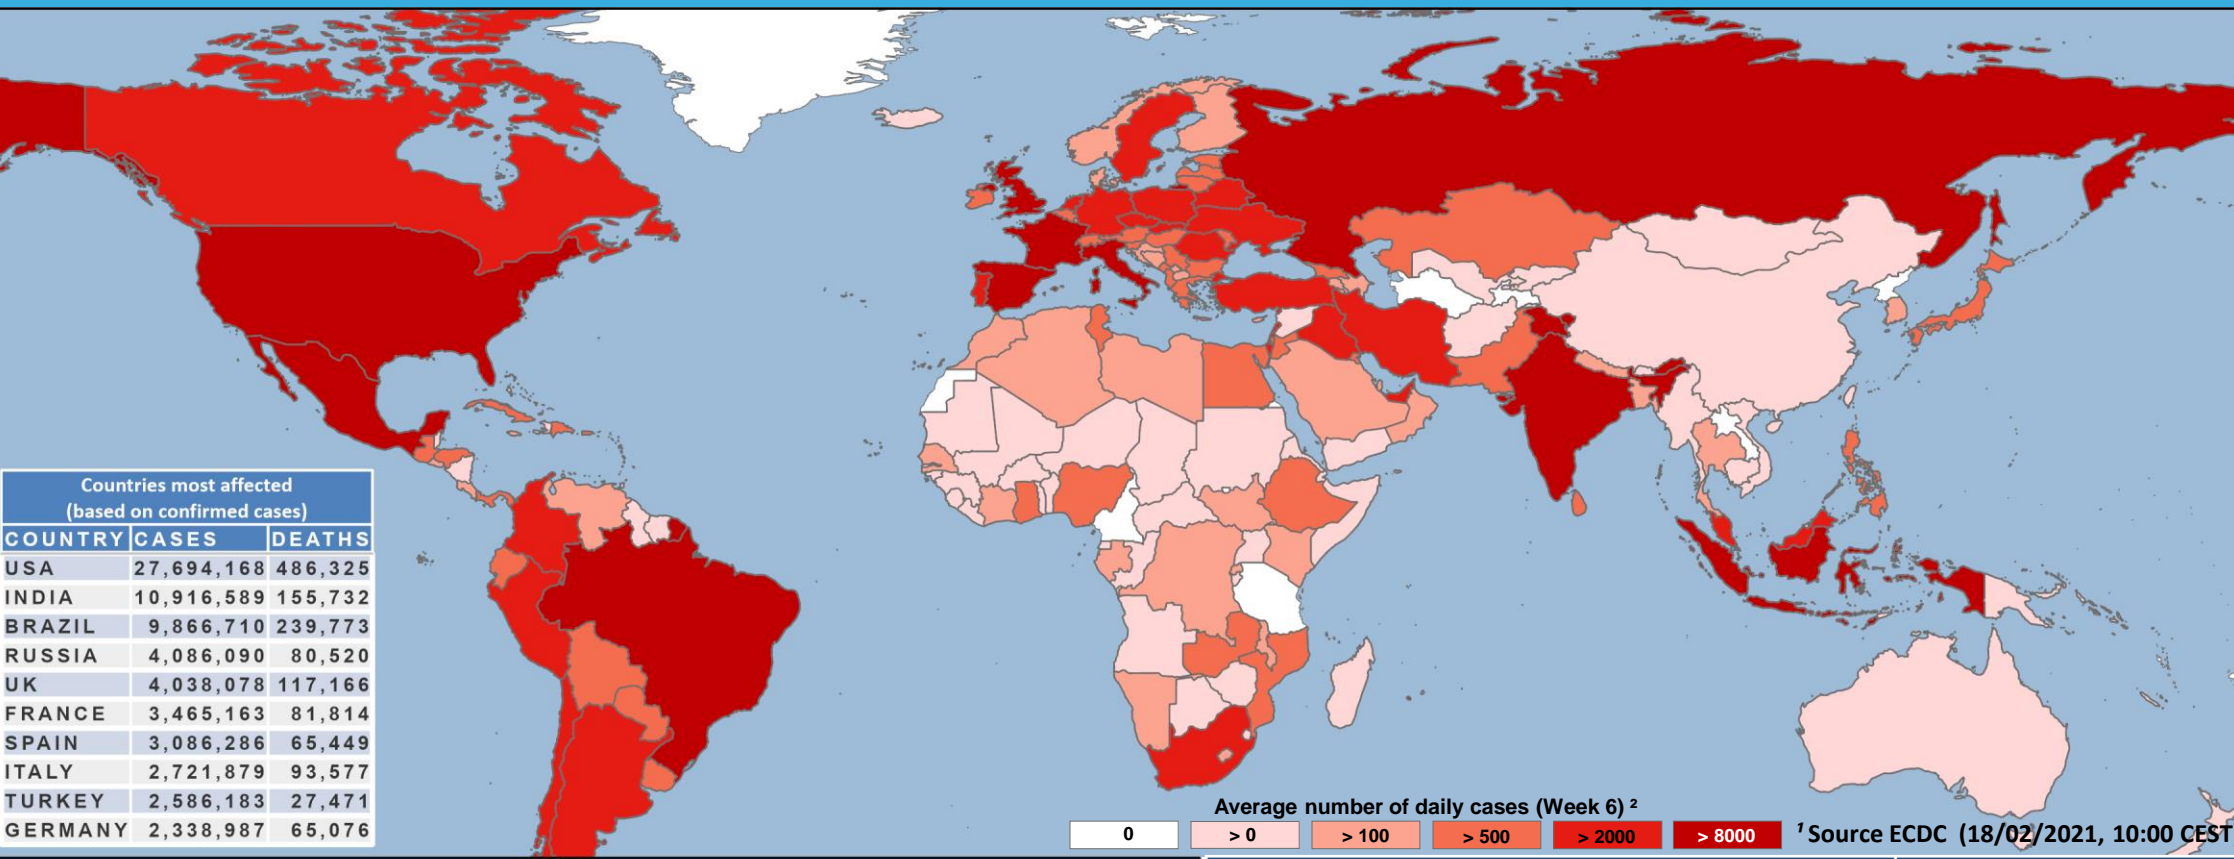

COVID-19 pandemic

	Total COVID-19 cases ¹	New weekly cases ²
Confirmed Cases	109,207,597	2,769,175
Deaths	2,407,478	83,916

² Calculated for the period: 08/02/2021 – 15/02/2021 (Week 6)
 Copyright, European Union, 2021. Map created by DG ECHO A3 Situational Awareness Sector in collaboration with JRC. Sources: ECDC, GISCO. The boundaries and names shown on this map do not imply official endorsement or acceptance by the European Union.
[More info on Corona Virus here](#) and on reopening of the EU borders [here](#)