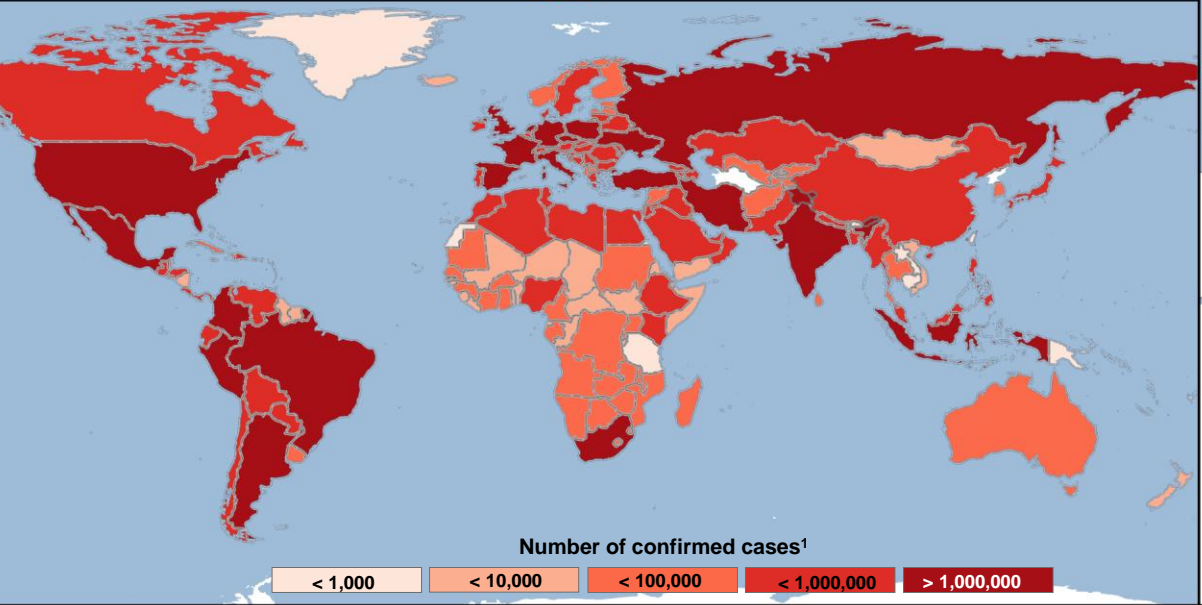

COVID-19 pandemic

	Total COVID-19 cases ¹	New weekly cases ²
Confirmed Cases	109,207,597	2,769,175
Deaths	2,407,478	83,916

² Calculated for the period: 08/02/2021 – 15/02/2021 (Week 6)
 Copyright, European Union, 2021. Map created by DG ECHO A3 Situational Awareness Sector in collaboration with JRC. Sources: ECDC, GISCO. The boundaries and names shown on this map do not imply official endorsement or acceptance by the European Union.
[More info on Corona Virus here](#) and on reopening of the EU borders [here](#)