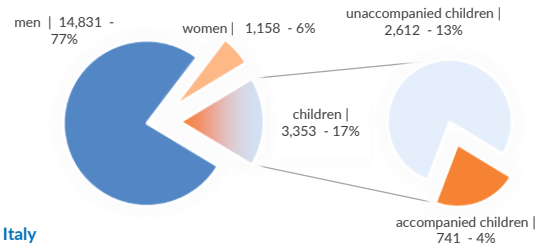

**Estimated # of arrivals during the last seven days**

(Based on arrivals or registration figures collected by UNHCR staff)

Mon, 21 Sep 2020	464
Tue, 22 Sep 2020	99
Wed, 23 Sep 2020	78
Thu, 24 Sep 2020	7
Fri, 25 Sep 2020	19
Sat, 26 Sep 2020	125
Sun, 27 Sep 2020	0

Arrivals per month

Sea arrivals of last weeks

Asylum applications

(Applications are not necessarily lodged by new arrivals)

Sea arrivals by gender and age - Jan-Aug 2020

Most common sea arrival nationalities in Italy (comparison with previous month)