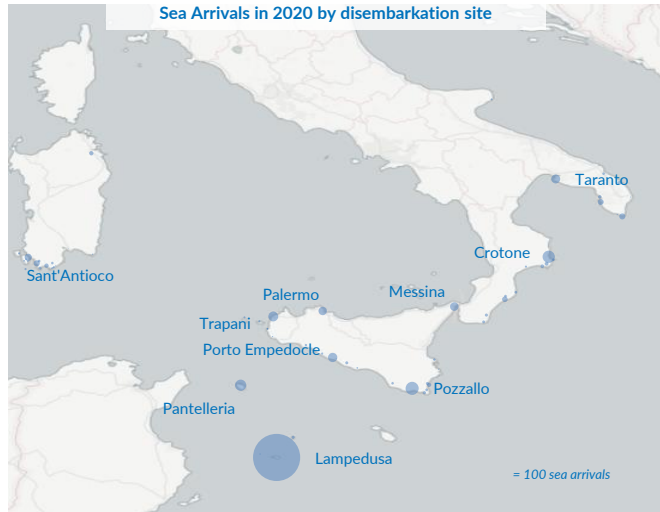

## Italy weekly snapshot - 27 Sep 2020

(The charts below are based on figures from the Italian Ministry of Interior and UNHCR estimates. All figures are provisional and subject to change)

<b>Total arrivals (1 Jan - 27 Sep 2020):</b>	<b>23,306</b>
Total arrivals (1 Jan - 27 Sep 2019):	7,080
<b>Total arrivals 1 Sep - 27 Sep 2020</b>	<b>3,964</b>
Total arrivals 1 Sep - 27 Sep 2019	1,945
<b>Average daily arrivals in September 2020 so far:</b>	<b>147</b>
Average daily arrivals in August 2020:	172

**Estimated # of arrivals during the last seven days**

(Based on arrivals or registration figures collected by UNHCR staff)

Mon, 21 Sep 2020	464
Tue, 22 Sep 2020	99
Wed, 23 Sep 2020	78
Thu, 24 Sep 2020	7
Fri, 25 Sep 2020	19
Sat, 26 Sep 2020	125
Sun, 27 Sep 2020	0

Estimated daily sea arrivals in 2020