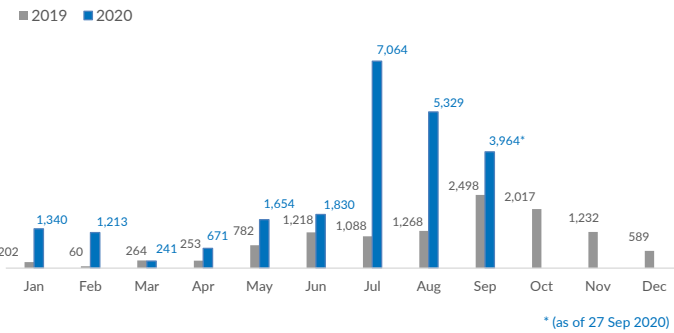

Sea arrivals by gender and age - Jan-Aug 2020