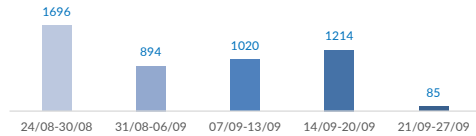

## Italy weekly snapshot - 27 Sep 2020

(The charts below are based on figures from the Italian Ministry of Interior and UNHCR estimates. All figures are provisional and subject to change)

<b>Total arrivals (1 Jan - 27 Sep 2020):</b>	<b>23,306</b>
Total arrivals (1 Jan - 27 Sep 2019):	7,080
<b>Total arrivals 1 Sep - 27 Sep 2020</b>	<b>3,964</b>
Total arrivals 1 Sep - 27 Sep 2019	1,945
<b>Average daily arrivals in September 2020 so far:</b>	<b>147</b>
Average daily arrivals in August 2020:	172

**Estimated # of arrivals during the last seven days**

(Based on arrivals or registration figures collected by UNHCR staff)

Mon, 21 Sep 2020	464
Tue, 22 Sep 2020	99
Wed, 23 Sep 2020	78
Thu, 24 Sep 2020	7
Fri, 25 Sep 2020	19
Sat, 26 Sep 2020	125
Sun, 27 Sep 2020	0

Arrivals per month

Sea arrivals of last weeks

Asylum applications

(Applications are not necessarily lodged by new arrivals)

Sea arrivals by gender and age - Jan-Aug 2020

Most common sea arrival nationalities in Italy (comparison with previous month)