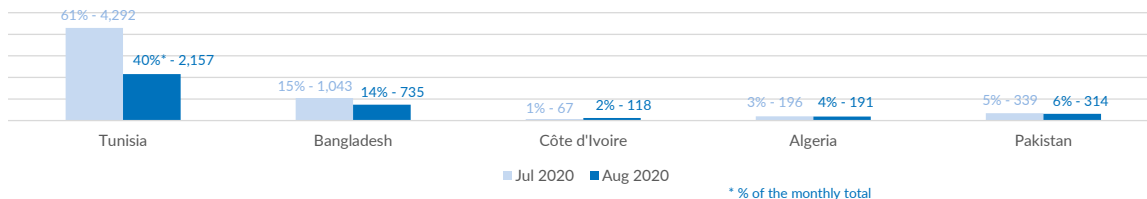

**Estimated # of arrivals during the last seven days**

(Based on arrivals or registration figures collected by UNHCR staff)

Mon, 21 Sep 2020	464
Tue, 22 Sep 2020	99
Wed, 23 Sep 2020	78
Thu, 24 Sep 2020	7
Fri, 25 Sep 2020	19
Sat, 26 Sep 2020	125
Sun, 27 Sep 2020	0

Arrivals per month

Sea arrivals of last weeks

Asylum applications

(Applications are not necessarily lodged by new arrivals)

Sea arrivals by gender and age - Jan-Aug 2020

Most common sea arrival nationalities in Italy (comparison with previous month)