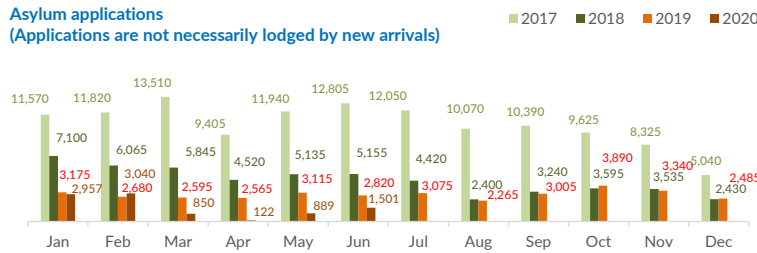

## Italy weekly snapshot - 27 Sep 2020

(The charts below are based on figures from the Italian Ministry of Interior and UNHCR estimates. All figures are provisional and subject to change)

<b>Total arrivals (1 Jan - 27 Sep 2020):</b>	<b>23,306</b>
Total arrivals (1 Jan - 27 Sep 2019):	7,080
<b>Total arrivals 1 Sep - 27 Sep 2020</b>	<b>3,964</b>
Total arrivals 1 Sep - 27 Sep 2019	1,945
<b>Average daily arrivals in September 2020 so far:</b>	<b>147</b>
Average daily arrivals in August 2020:	172

**Estimated # of arrivals during the last seven days**

(Based on arrivals or registration figures collected by UNHCR staff)

Mon, 21 Sep 2020	464
Tue, 22 Sep 2020	99
Wed, 23 Sep 2020	78
Thu, 24 Sep 2020	7
Fri, 25 Sep 2020	19
Sat, 26 Sep 2020	125
Sun, 27 Sep 2020	0

Arrivals per month

Sea arrivals of last weeks

Asylum applications

(Applications are not necessarily lodged by new arrivals)

Sea arrivals by gender and age - Jan-Aug 2020

Most common sea arrival nationalities in Italy (comparison with previous month)

Estimated daily sea arrivals in 2020