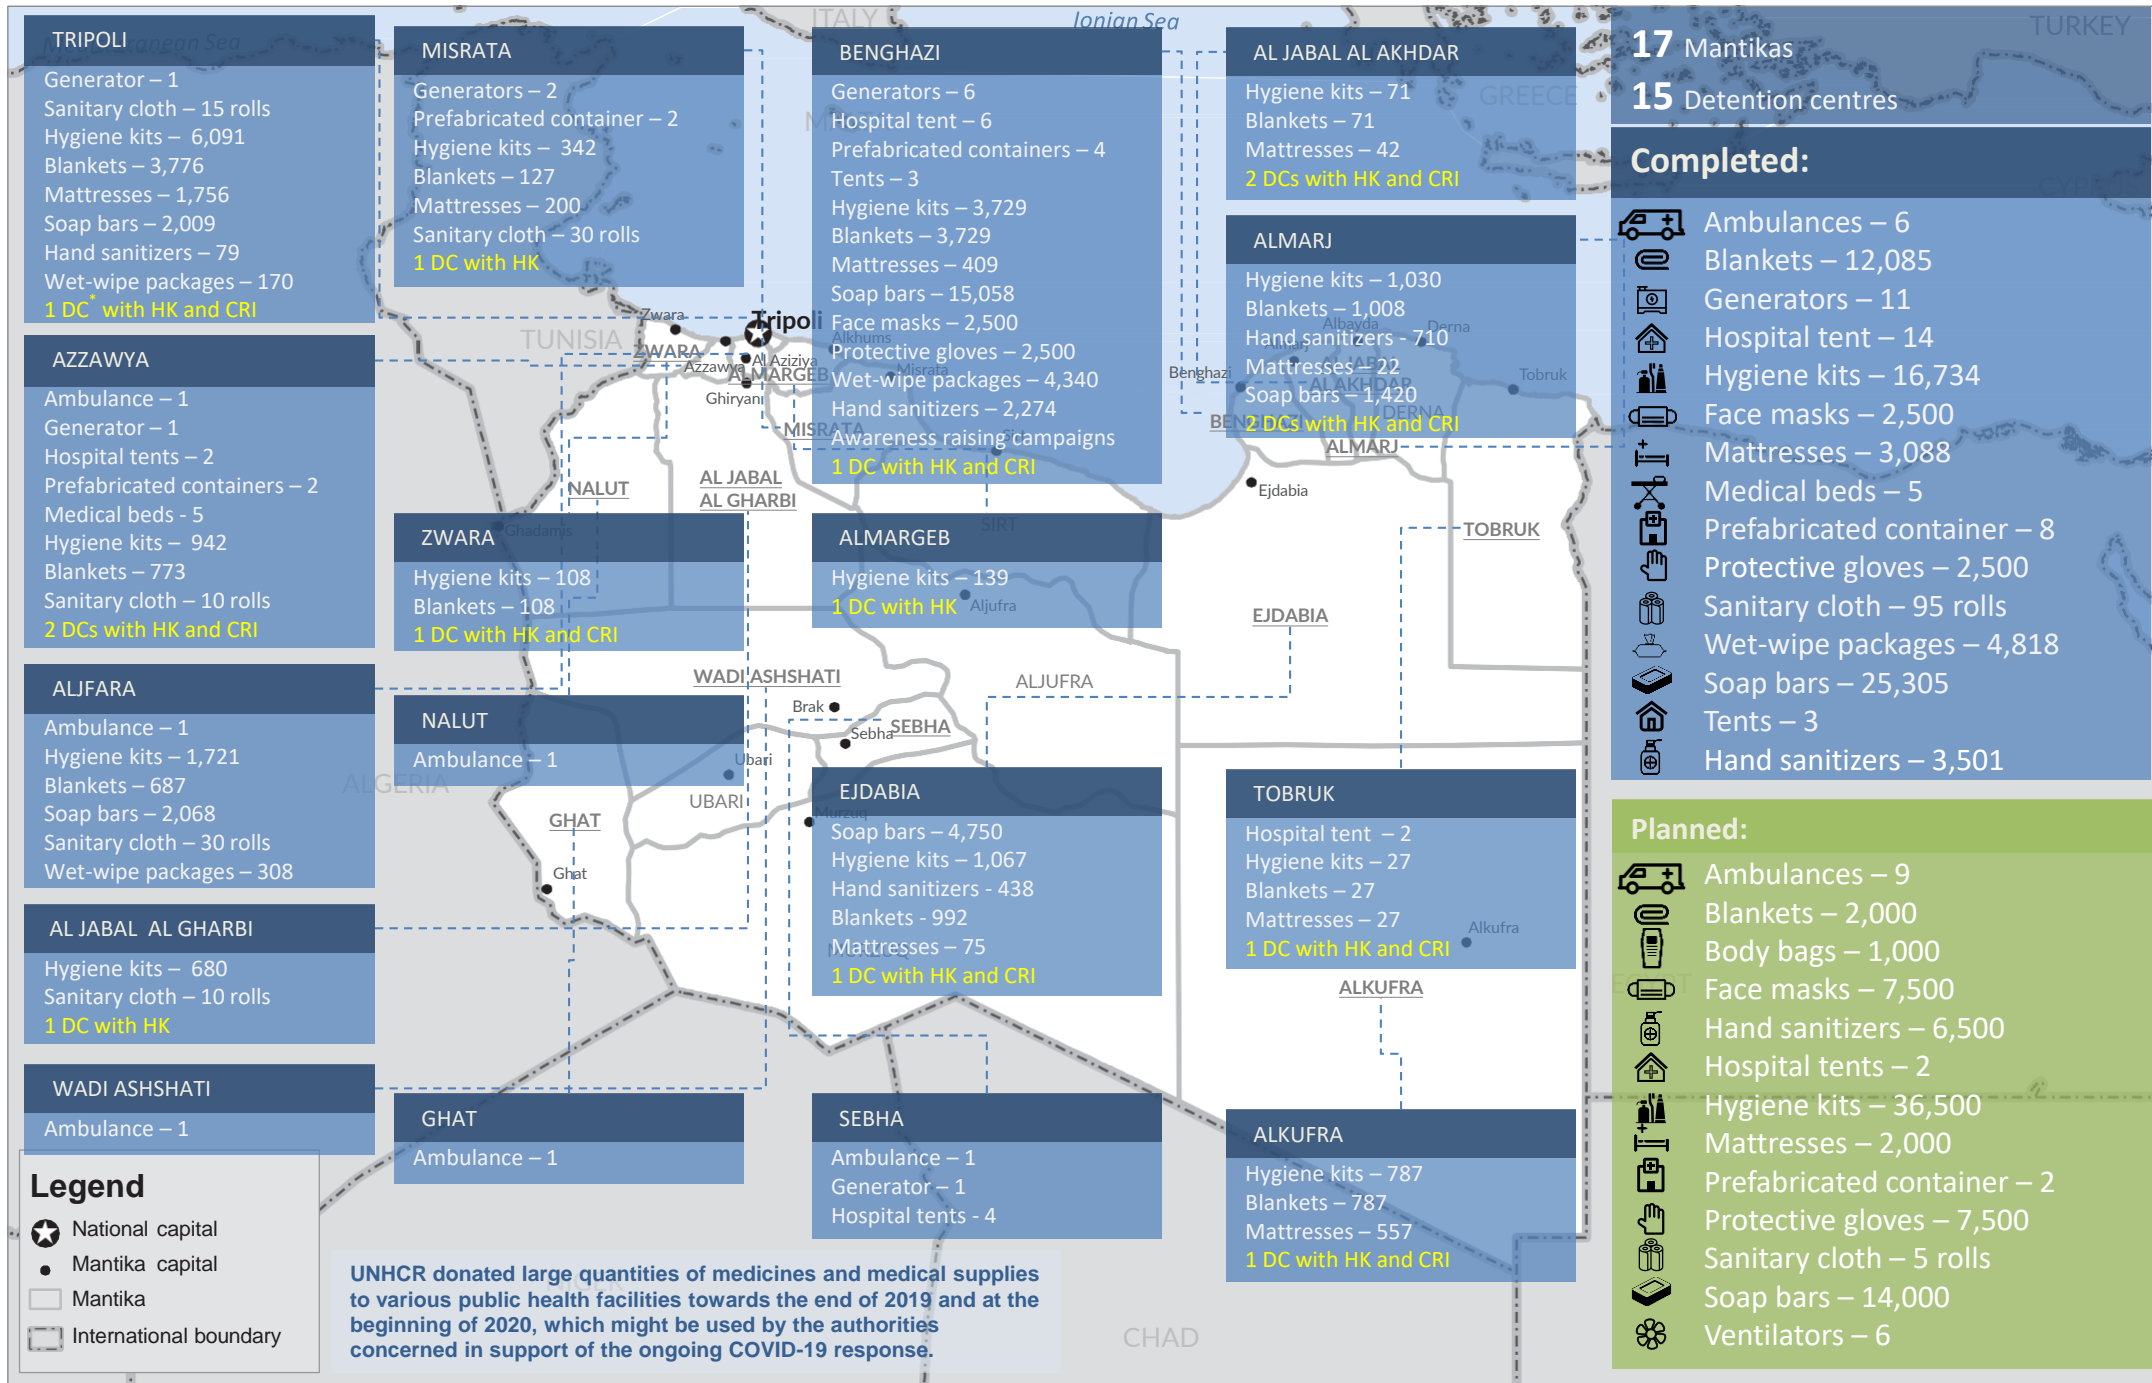

UNHCR LIBYA: Support to COVID-19 Response

16 March – 2 October 2020

The boundaries and names shown, and the designations used on this map do not imply official endorsement or acceptance by the United Nations.

* - Detention Centres