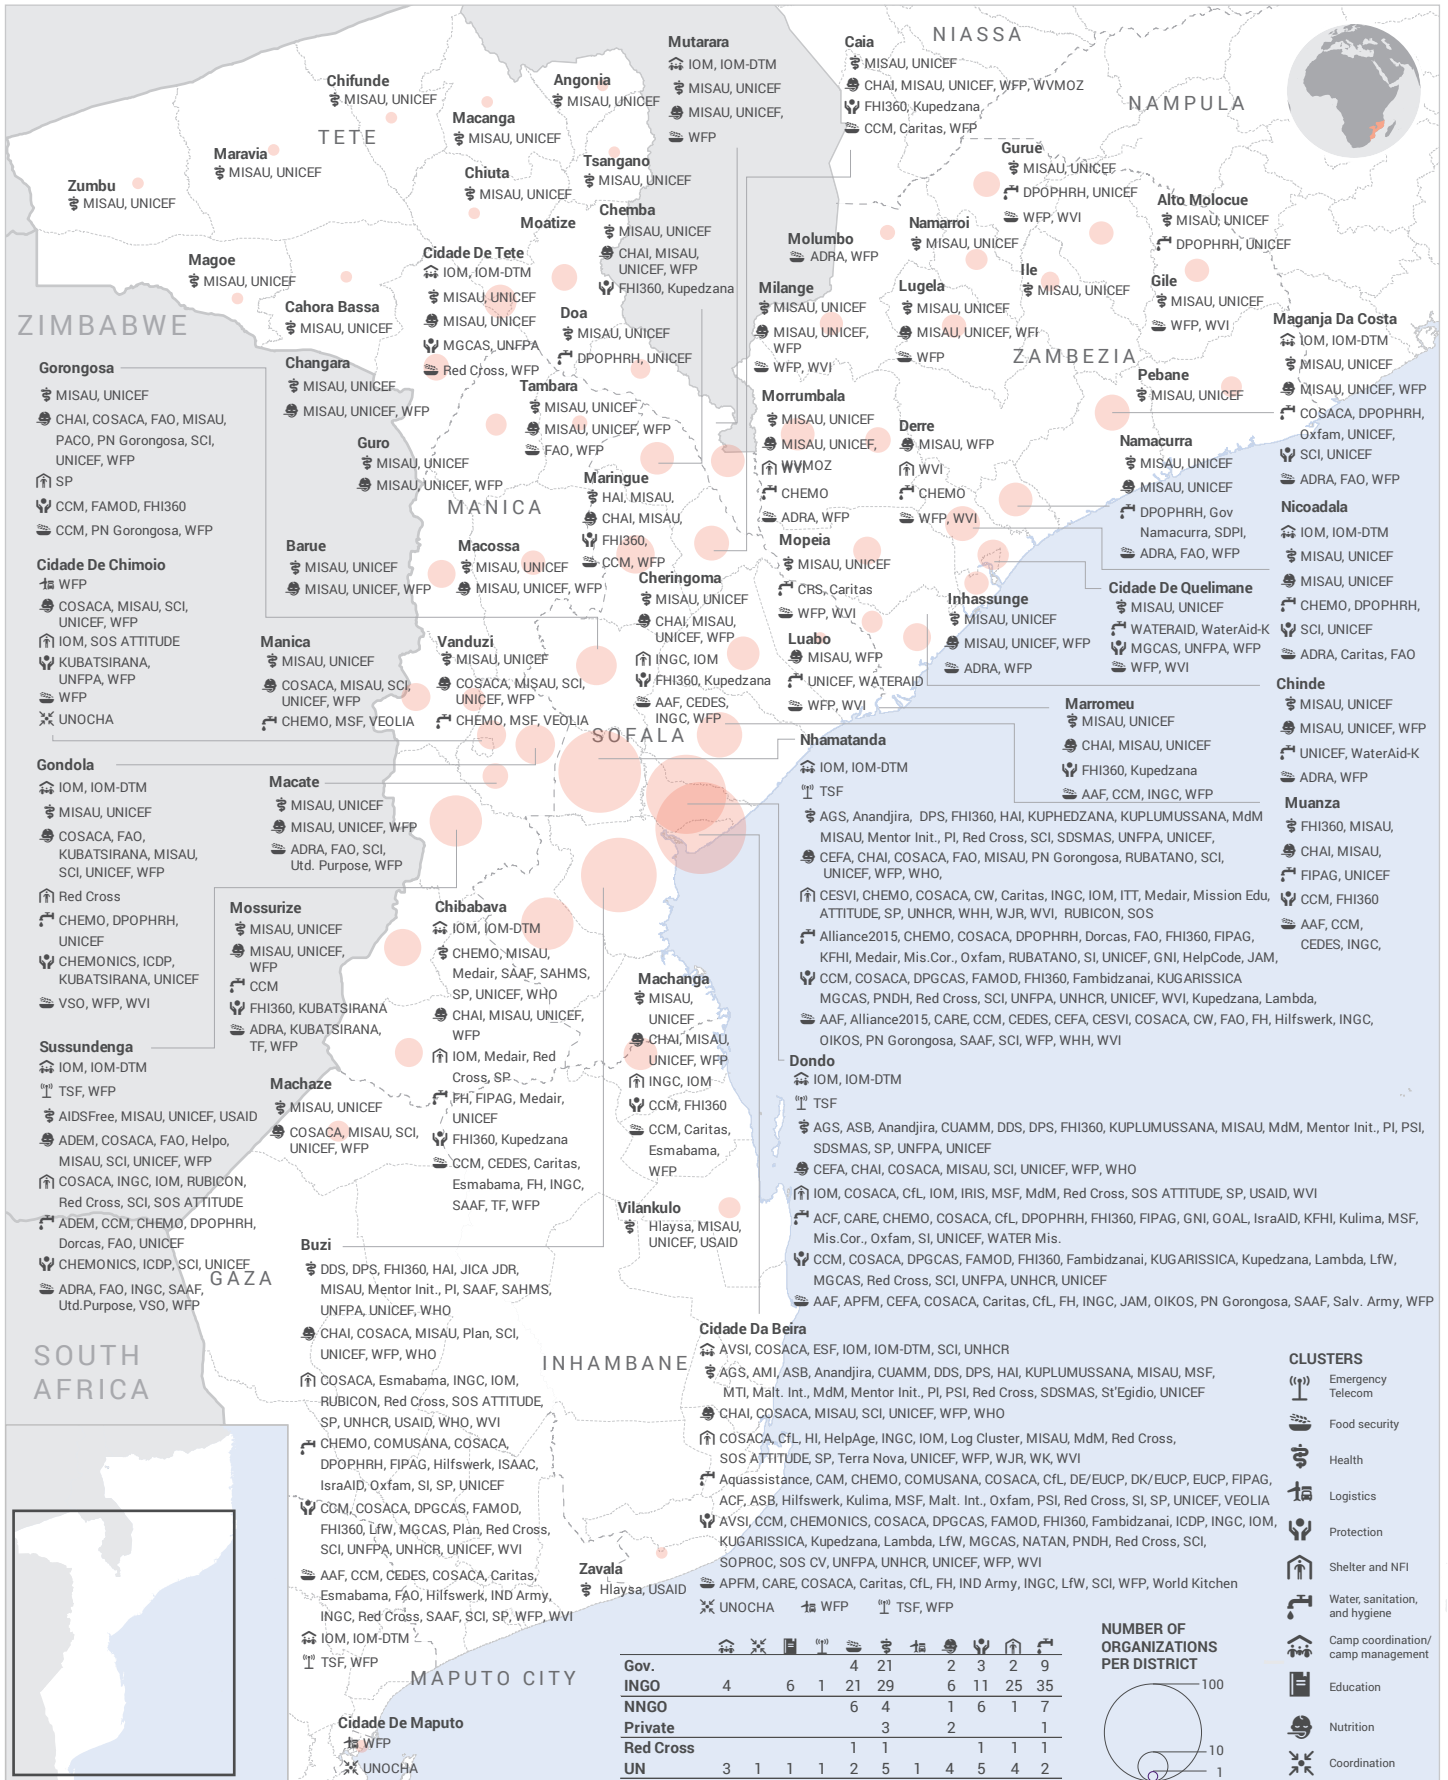

MOZAMBIQUE: Cyclone Idai

Responding Organizations Presence

Completed and ongoing as of 03 June 2019

The boundaries and names shown and the designations used on this map do not imply official endorsement or acceptance by the United Nations.

Creation date: 27 May 2019 Sources: Cluster leads www.unocha.org <https://reliefweb.int/country/moz> <https://www.humanitarianresponse.info/en/operations/mozambique>
 Data: <https://data.humdata.org/dataset/mozambique-cyclone-idai-4w> Interactive: <http://bit.ly/moz-idai-presence>