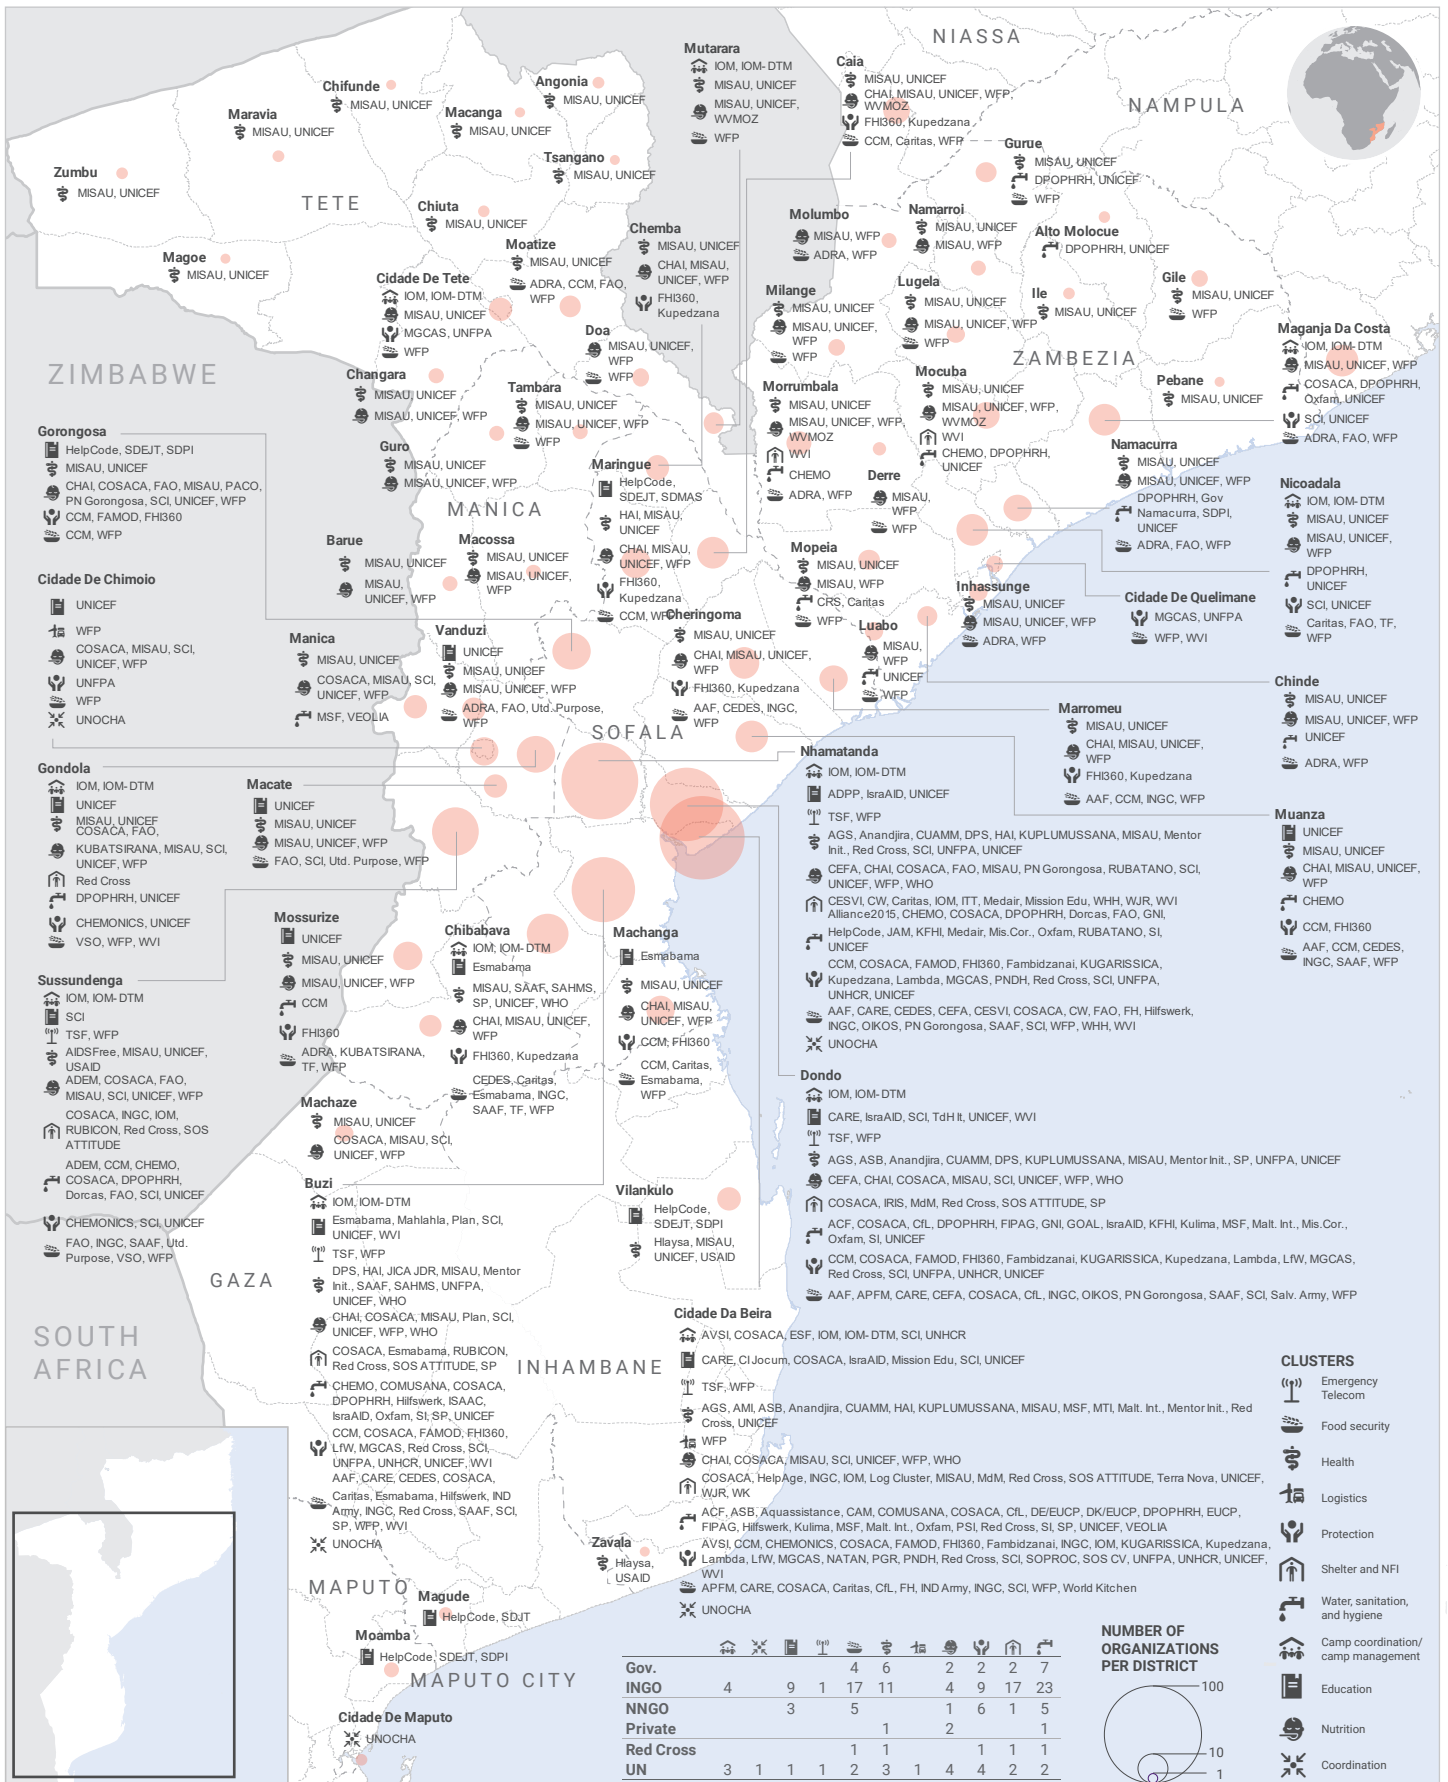

# MOZAMBIQUE: Cyclone Idai

## Responding Organizations Presence

Completed and ongoing as of 12 May 2019

The boundaries and names shown and the designations used on this map do not imply official endorsement or acceptance by the United Nations.

Creation date: 14 May 2019 Sources: Cluster leads [www.unocha.org](http://www.unocha.org) <https://reliefweb.int/country/moz> <https://www.humanitarianresponse.info/en/operations/mozambique>

Data: <https://data.humdata.org/dataset/mozambique-cyclone-idai-4w> Interactive: <http://bit.ly/moz-idai-presence>