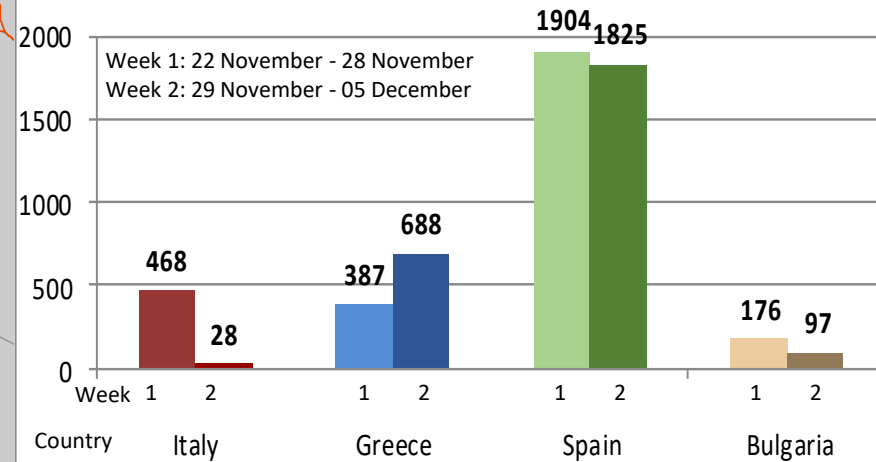

Influx of refugees and migrants to Europe

Yearly arrivals to Europe: comparison 2017-2018 (IOM)

Weekly arrivals in November/December to Europe (IOM)

Copyright, European Union, 2018.
 Map created by ERCC Analytical Team.
 Sources: GISCO, IOM.
 The boundaries and names shown on this map do not imply official endorsement or acceptance by the European Union.
 * Kosovo: This designation is without prejudice to positions on status, and is in line with UNSCR 1244/1999 and the ICJ Opinion on the Kosovo Declaration of Independence.