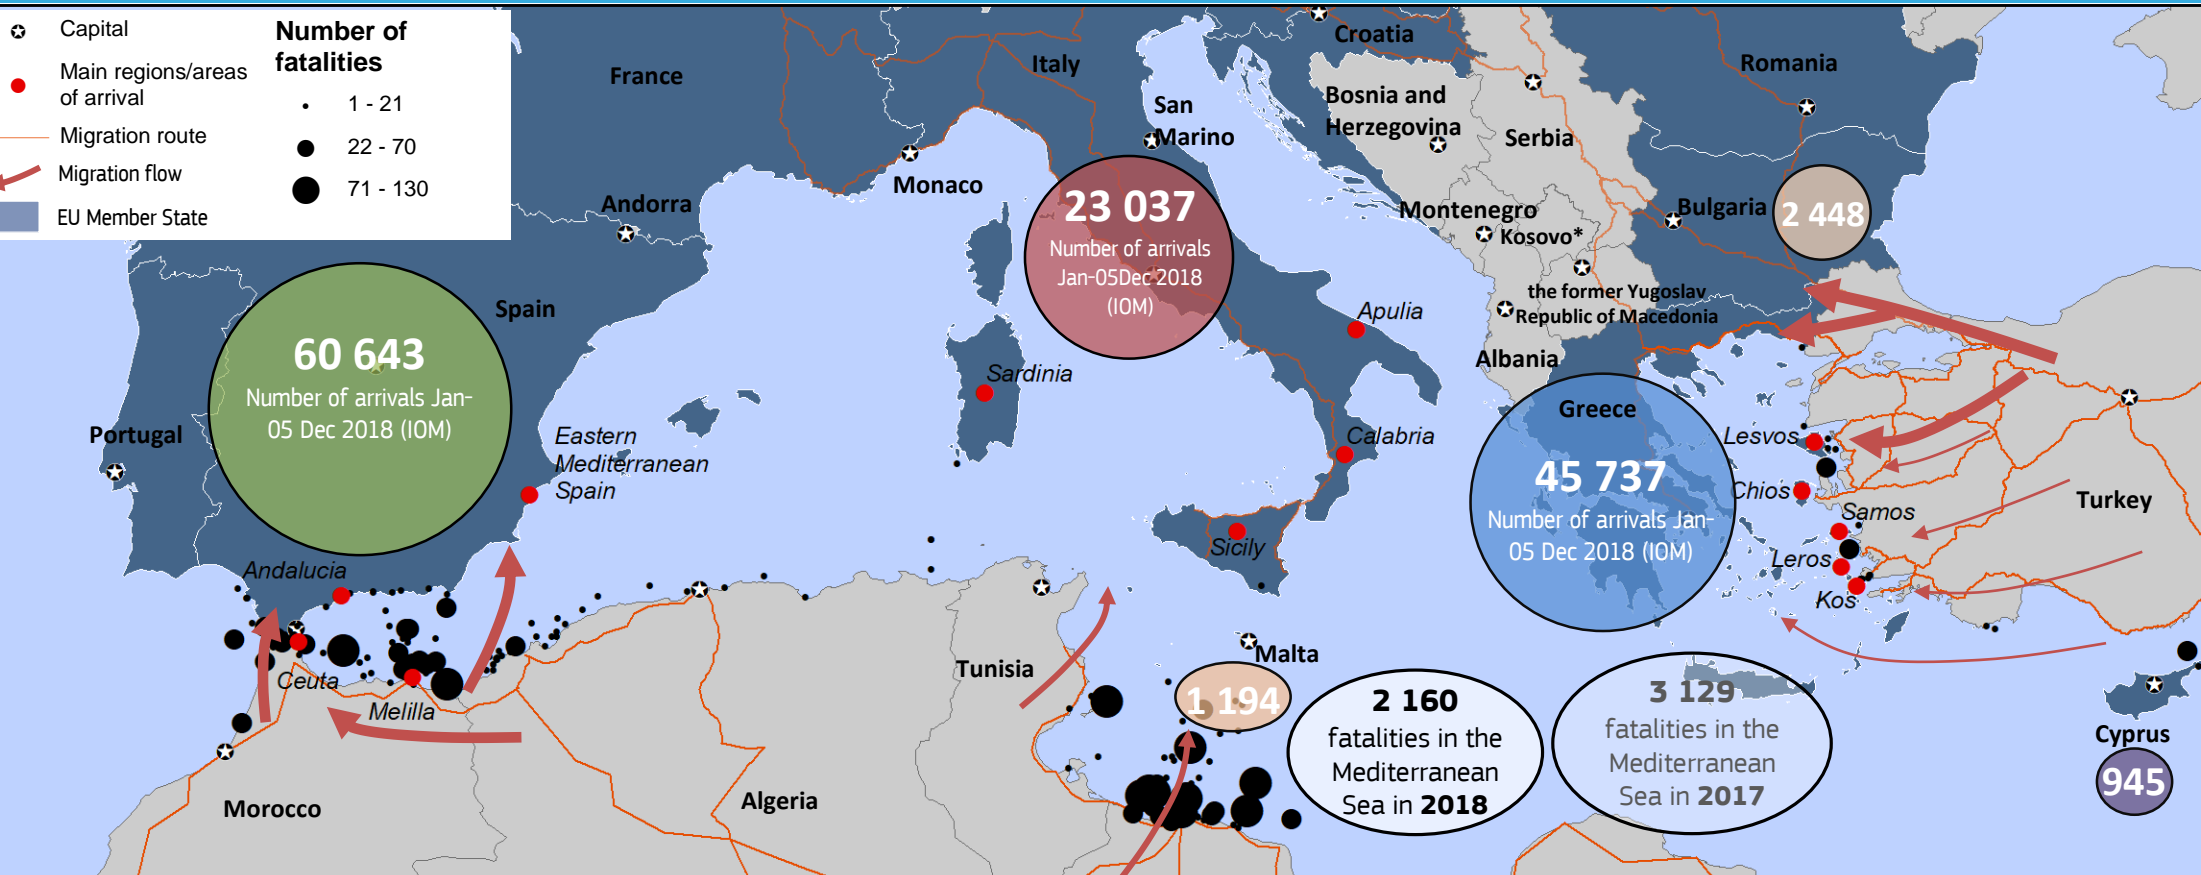

Influx of refugees and migrants to Europe

Yearly arrivals to Europe: comparison 2017-2018 (IOM)

Weekly arrivals in November/December to Europe (IOM)

Copyright, European Union, 2018.
 Map created by ERCC Analytical Team.
 Sources: GISCO, IOM.
 The boundaries and names shown on this map do not imply official endorsement or acceptance by the European Union.
 * Kosovo: This designation is without prejudice to positions on status, and is in line with UNSCR 1244/1999 and the ICJ Opinion on the Kosovo Declaration of Independence.