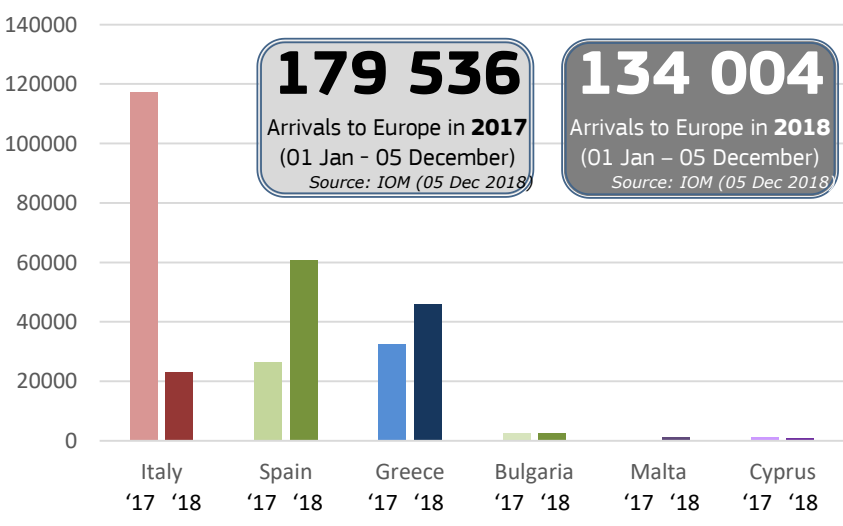

Influx of refugees and migrants to Europe

Yearly arrivals to Europe: comparison 2017-2018 (IOM)

Weekly arrivals in November/December to Europe (IOM)

Copyright, European Union, 2018.
 Map created by ERCC Analytical Team.
 Sources: GISCO, IOM.
 The boundaries and names shown on this map do not imply official endorsement or acceptance by the European Union.
 * Kosovo: This designation is without prejudice to positions on status, and is in line with UNSCR 1244/1999 and the ICJ Opinion on the Kosovo Declaration of Independence.