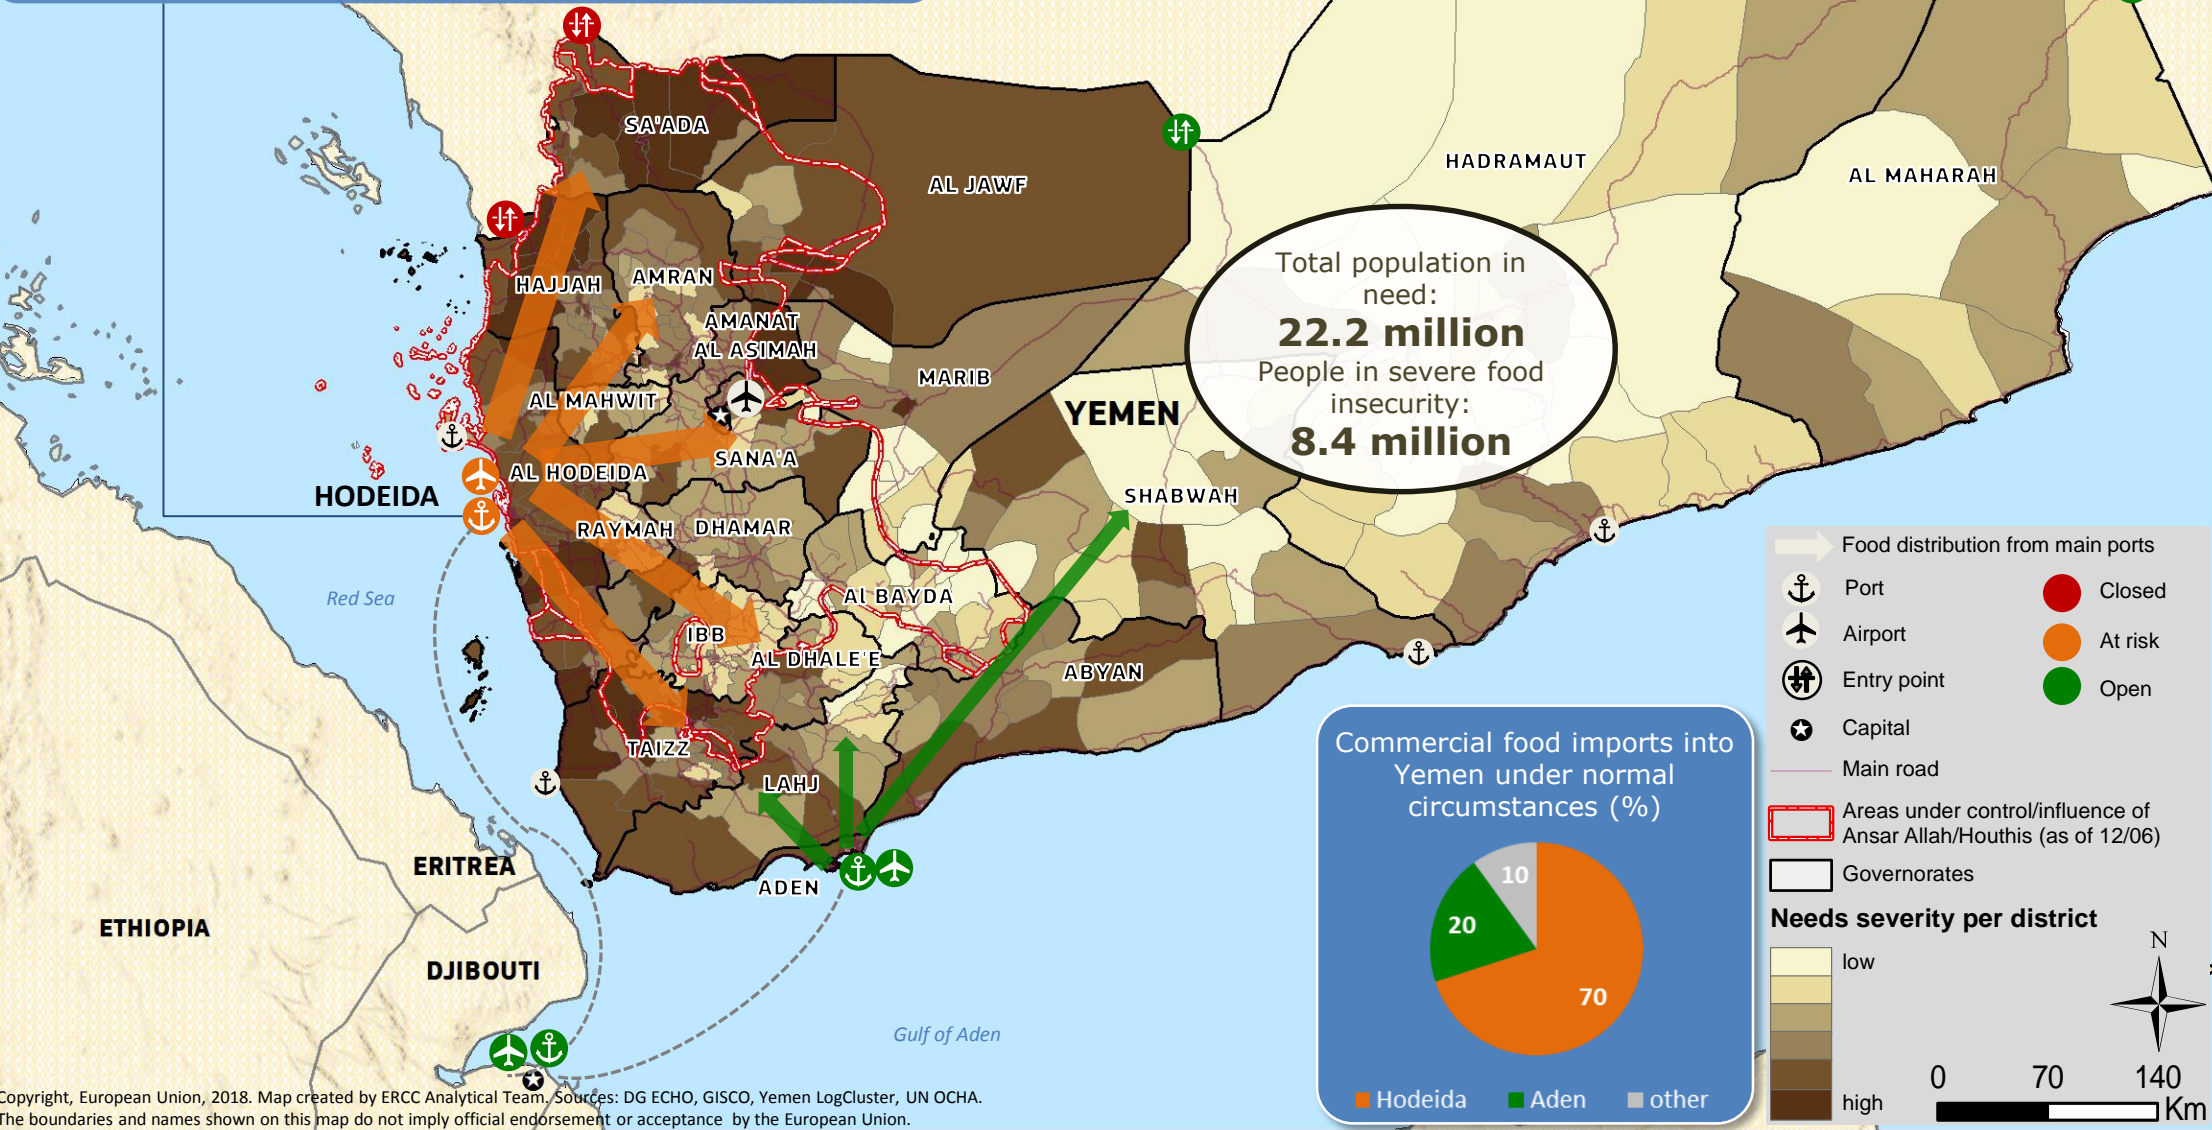

Yemen | Hodeida – Critical lifeline for humanitarian aid

SITUATION OVERVIEW

- **Military operations** around Hodeida are intensifying.
- Hodeida is one of the most densely populated areas in Yemen (**600 000 people**) and a critical entry point for life saving imports into Yemen, especially the highlands.
- An offensive in Hodeida will have **devastating consequences** on the civilian population living in the city and on millions depending on imports from Hodeida port (approximately **70% of the population of Yemen**).

Copyright, European Union, 2018. Map created by ERCC Analytical Team. Sources: DG ECHO, GISCO, Yemen LogCluster, UN OCHA. The boundaries and names shown on this map do not imply official endorsement or acceptance by the European Union.