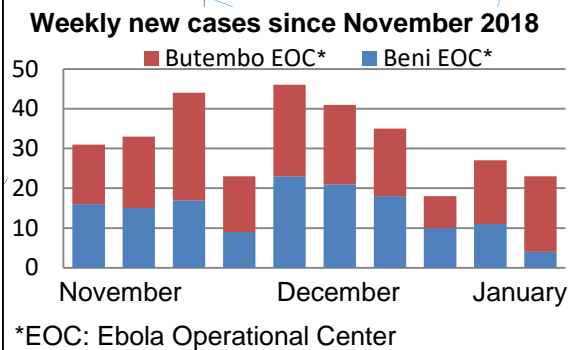

DRC - Ebola Virus Disease outbreak – situation overview

Ebola cases (as of 13/01)

Total Cases	649
Confirmed	600
Probable	49
Deaths	347
Recovered	234
Vaccinated	59 856

Copyright, European Union, 2019. Map created by ERCC Analytical Team. Sources: ESRI, MSF, MOH, WHO. The state boundaries and names shown on this map do not imply official endorsement or acceptance by the European Union.