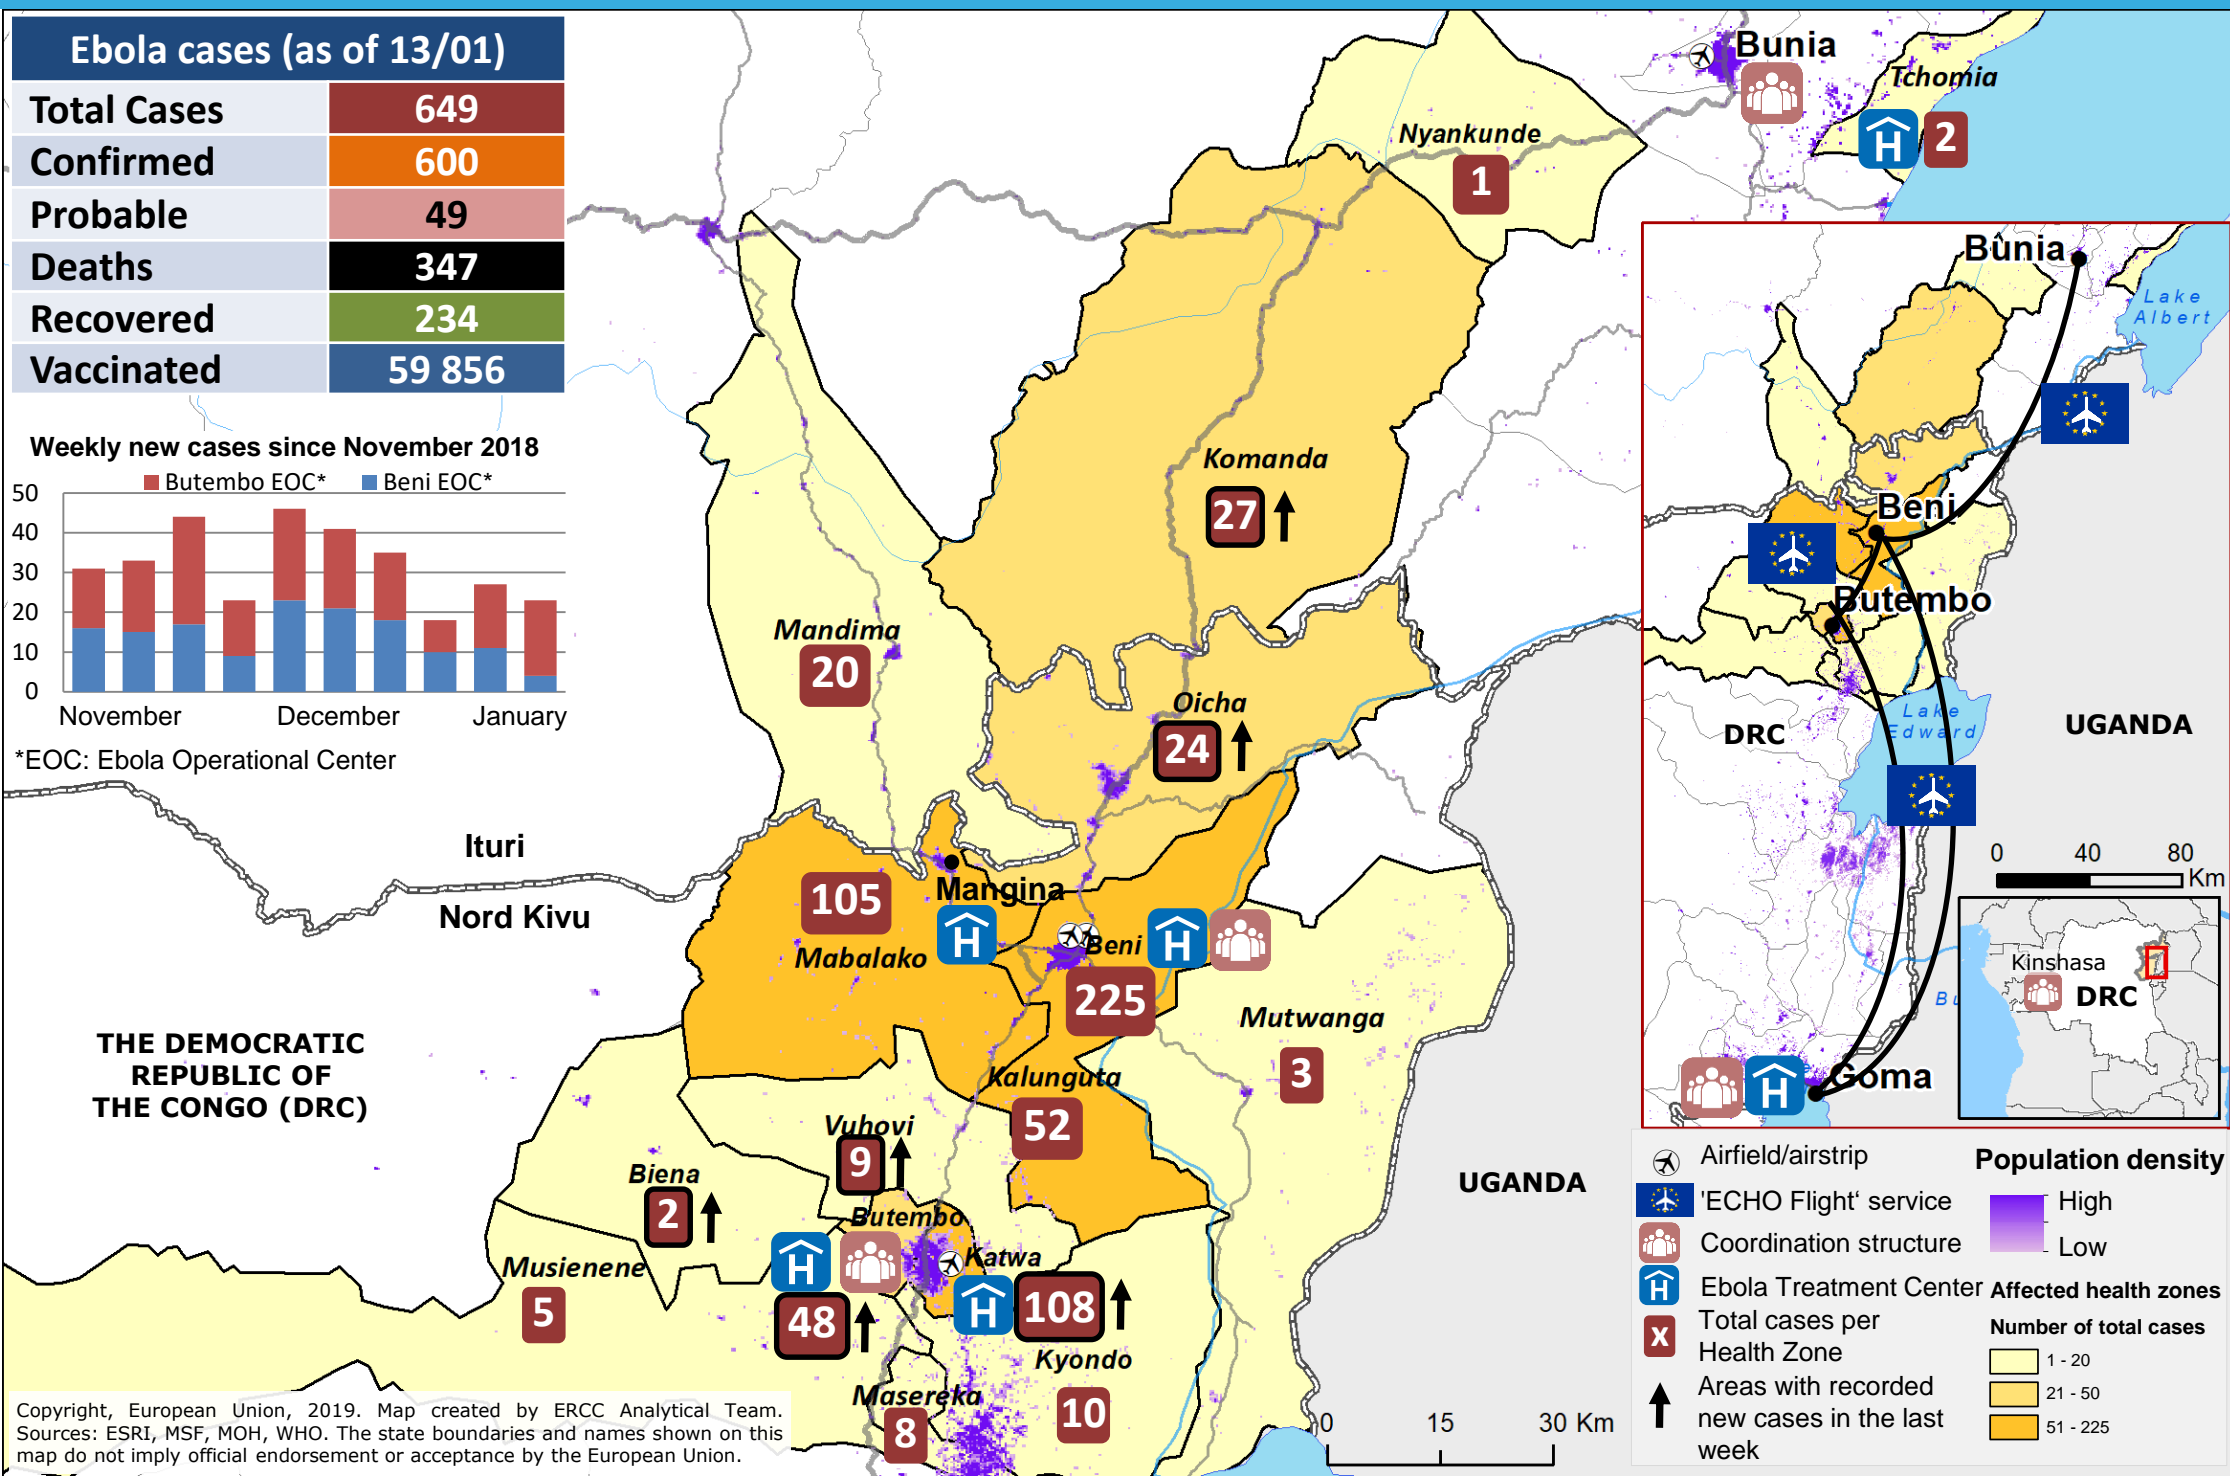

DRC - Ebola Virus Disease outbreak – situation overview

Ebola cases (as of 13/01)

Total Cases	649
Confirmed	600
Probable	49
Deaths	347
Recovered	234
Vaccinated	59 856

Copyright, European Union, 2019. Map created by ERCC Analytical Team. Sources: ESRI, MSF, MOH, WHO. The state boundaries and names shown on this map do not imply official endorsement or acceptance by the European Union.