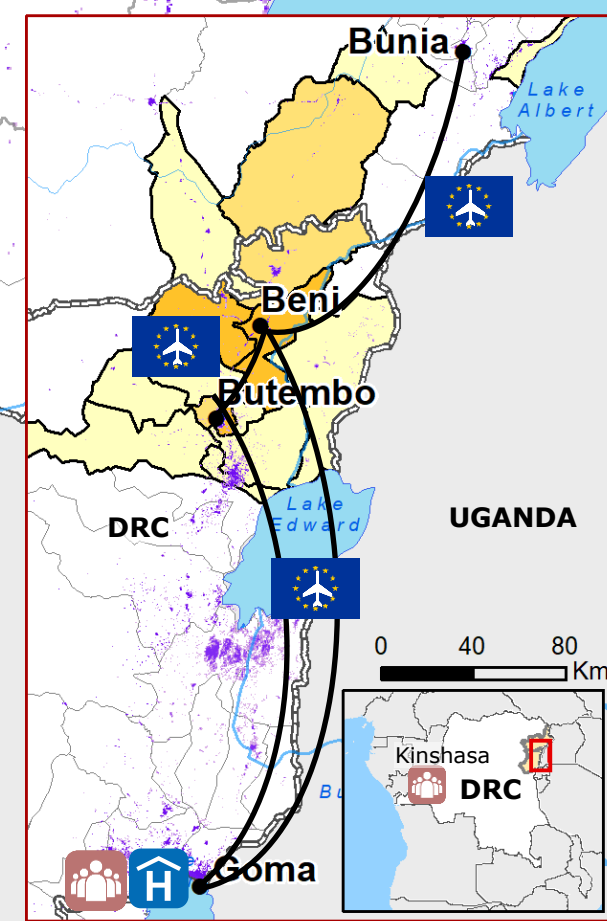

DRC - Ebola Virus Disease outbreak – situation overview

Ebola cases (as of 13/01)

Total Cases	649
Confirmed	600
Probable	49
Deaths	347
Recovered	234
Vaccinated	59 856

Copyright, European Union, 2019. Map created by ERCC Analytical Team. Sources: ESRI, MSF, MOH, WHO. The state boundaries and names shown on this map do not imply official endorsement or acceptance by the European Union.