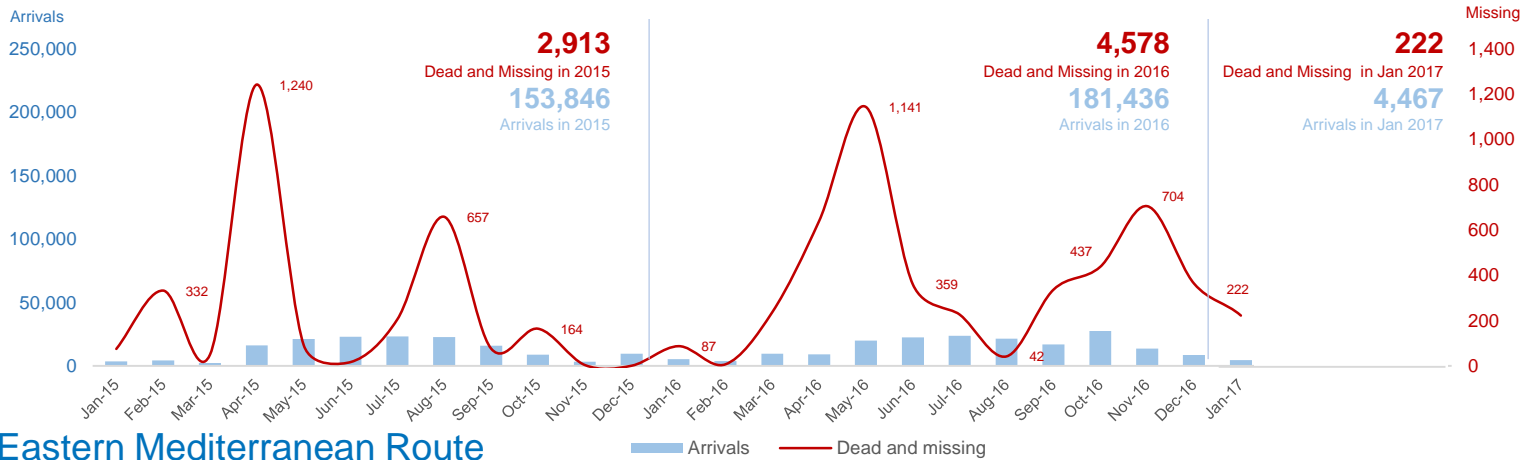

Number of Dead and Missing by Route

Key Figures

254

Dead and Missing in 2017
(as of 30 November)

5,096

Dead and Missing in 2016

Distribution per route
(2017)

Dead and missing
(as of 31 January – 2016 and 2017)

Dead and missing / 1000 arrivals

Central Mediterranean Route

Eastern Mediterranean Route