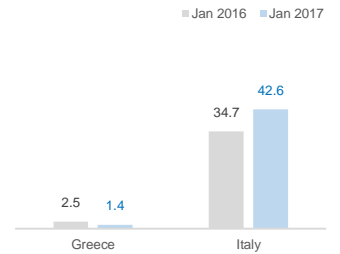

Dead and missing / 1000 arrivals