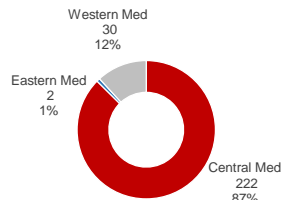

Number of Dead and Missing by Route

Key Figures

254

Dead and Missing in 2017
(as of 30 November)

5,096

Dead and Missing in 2016

Distribution per route
(2017)

Dead and missing
(as of 31 January – 2016 and 2017)