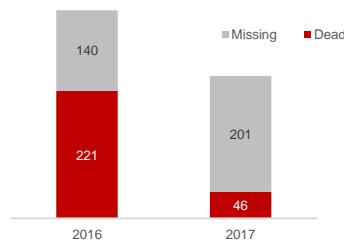

Number of Dead and Missing by Route

Key Figures

254

Dead and Missing in 2017
(as of 30 November)

5,096

Dead and Missing in 2016

Distribution per route
(2017)

Dead and missing
(as of 31 January – 2016 and 2017)