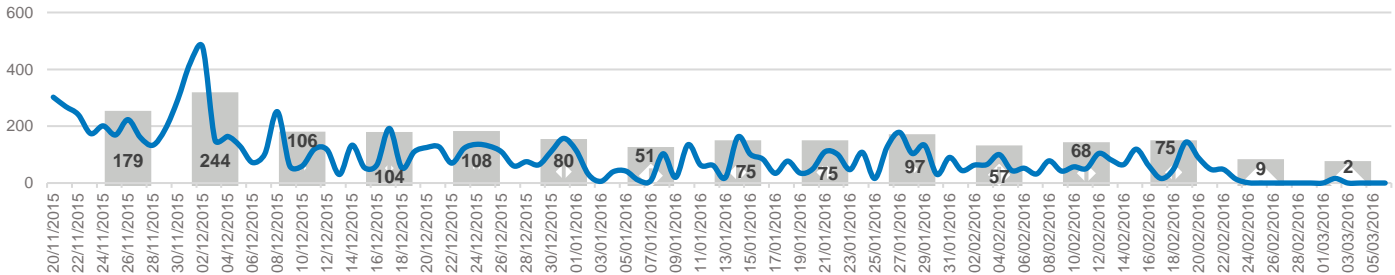

SERBIA*

Weekly Registration Statistics of Population on the Move

As of 6 March 2016

207 Last week daily average arrivals

395 Previous week daily average arrivals

fYR of Macedonia Border - Daily Trends and Weekly Average

20 November 2015 - 6 March 2016 (Based on UNHCR estimates)

Bulgaria Border - Daily Trends and Weekly Average

20 November 2015 - 6 March 2016 (Based on UNHCR estimates)

Monthly Arrivals: Women and Children Compared to Men

June - February 2016 (Based on Mol data)

Monthly Evolution by Main Countries of Origin

September 2015 - February 2016 (Based on Mol data)

* Serbia (AND KOSOVO: S/RES/1244, 1999)

Daily estimated and registration figures cannot be considered final and might change based on consolidated figures provided by UNHCR or Serbia Ministry of Interior.