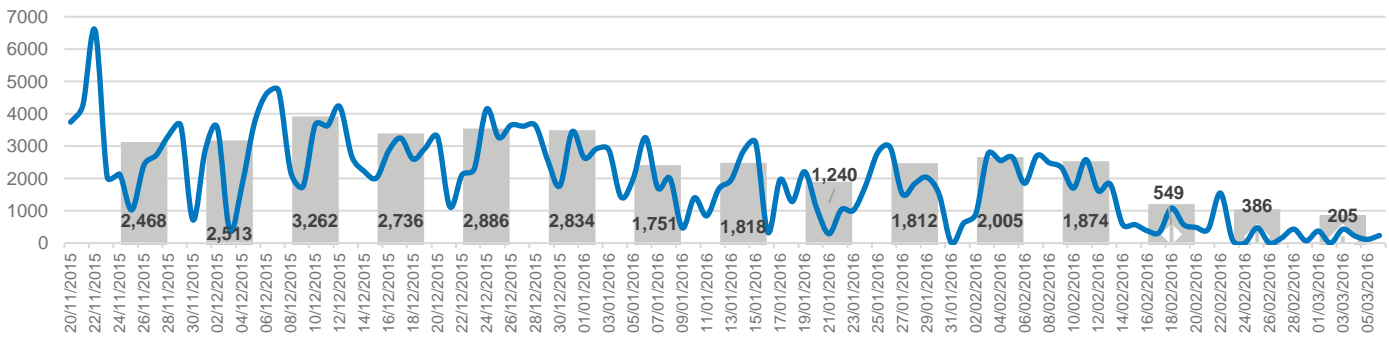

## Weekly Registration Statistics of Population on the Move

As of 6 March 2016

**207** Last week daily average arrivals

**395** Previous week daily average arrivals

### fYR of Macedonia Border - Daily Trends and Weekly Average

20 November 2015 - 6 March 2016 (Based on UNHCR estimates)