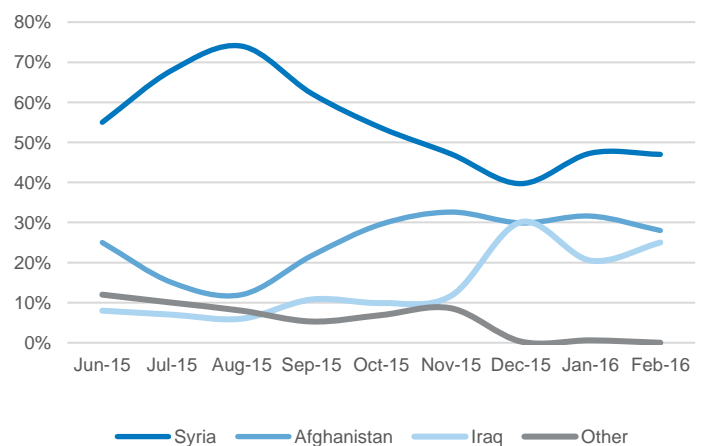

Monthly Evolution by Main Countries of Origin

September 2015 - February 2016 (Based on Mol data)

* Serbia (AND KOSOVO: S/RES/1244, 1999)

Daily estimated and registration figures cannot be considered final and might change based on consolidated figures provided by UNHCR or Serbia Ministry of Interior.