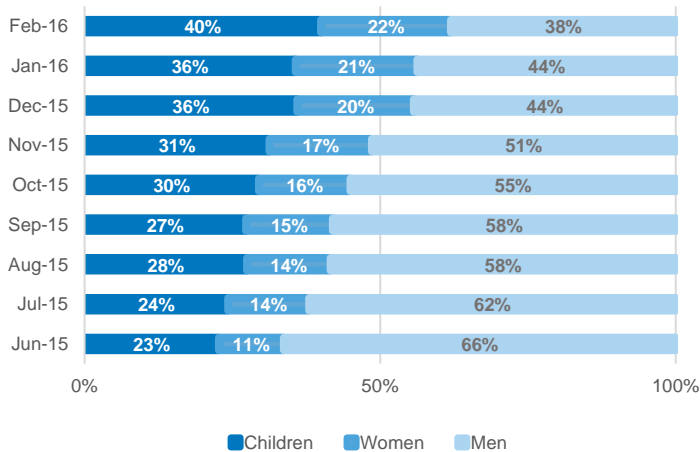

Monthly Arrivals: Women and Children Compared to Men

June - February 2016 (Based on Mol data)