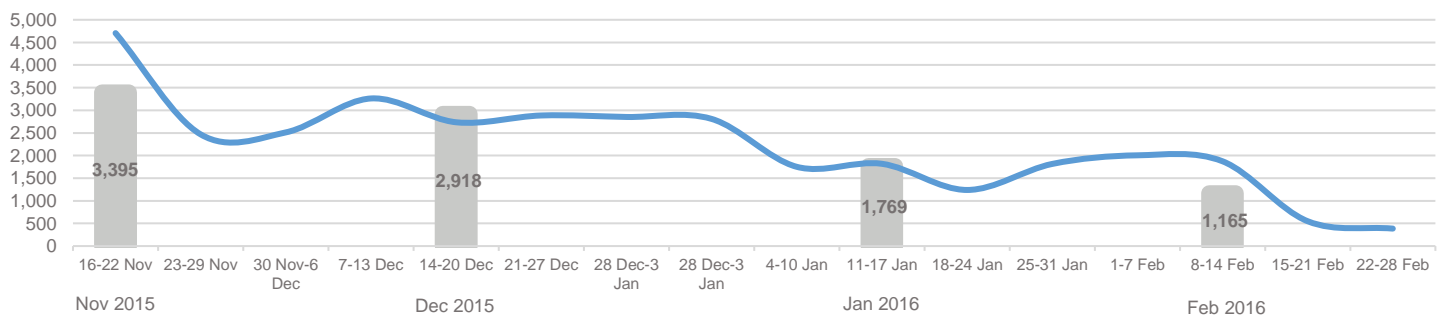

SERBIA*

Monthly Registration Statistics of Population on the Move

As of 29 February 2016

▼ **1,216** February daily average arrivals

1,841 January daily average arrivals

fYR of Macedonia Border - Weekly Trends and Monthly Average

16 November 2015 - 29 February 2016 (Based on UNHCR estimates)

Bulgaria Border - Weekly Trends and Monthly Average

16 November 2015 - 29 February 2016 (Based on UNHCR estimates)

Monthly Arrivals: Women and Children Compared to Men

June 2015 - February 2016 (Based on Mol data)

Monthly Evolution by Main Countries of Origin

June 2015 - February 2016 (Based on Mol data)

* Serbia (AND KOSOVO: S/RES/1244, 1999)

Daily estimated and registration figures cannot be considered final and might change based on consolidated figures provided by UNHCR or Serbia Ministry of Interior.