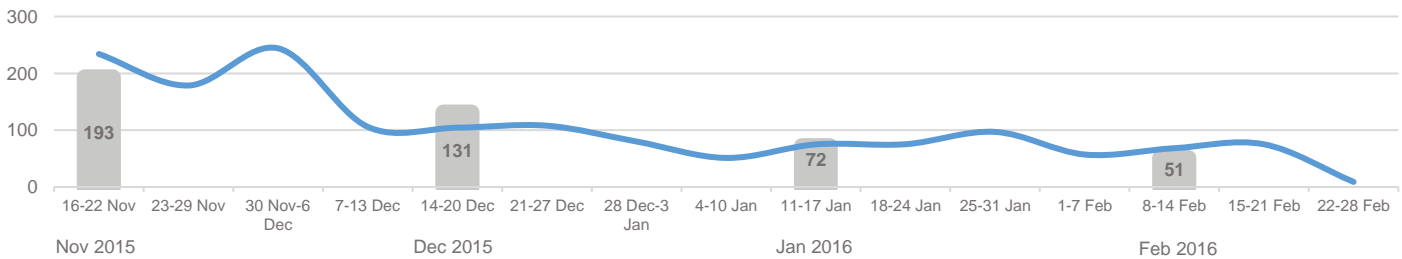

SERBIA*

Monthly Registration Statistics of Population on the Move

As of 29 February 2016

▼ **1,216** February daily average arrivals

1,841 January daily average arrivals

fYR of Macedonia Border - Weekly Trends and Monthly Average

16 November 2015 - 29 February 2016 (Based on UNHCR estimates)

Bulgaria Border - Weekly Trends and Monthly Average

16 November 2015 - 29 February 2016 (Based on UNHCR estimates)

Monthly Arrivals: Women and Children Compared to Men

June 2015 - February 2016 (Based on Mol data)

Monthly Evolution by Main Countries of Origin

June 2015 - February 2016 (Based on Mol data)

* Serbia (AND KOSOVO: S/RES/1244, 1999)

Daily estimated and registration figures cannot be considered final and might change based on consolidated figures provided by UNHCR or Serbia Ministry of Interior.