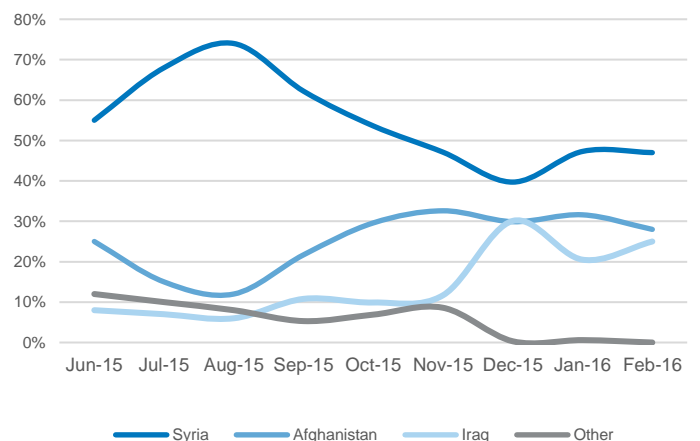

SERBIA*

Monthly Registration Statistics of Population on the Move

As of 29 February 2016

▼ **1,216** February daily average arrivals

1,841 January daily average arrivals

fYR of Macedonia Border - Weekly Trends and Monthly Average

16 November 2015 - 29 February 2016 (Based on UNHCR estimates)

Bulgaria Border - Weekly Trends and Monthly Average

16 November 2015 - 29 February 2016 (Based on UNHCR estimates)

Monthly Arrivals: Women and Children Compared to Men

June 2015 - February 2016 (Based on Mol data)

Monthly Evolution by Main Countries of Origin

June 2015 - February 2016 (Based on Mol data)

* Serbia (AND KOSOVO: S/RES/1244, 1999)

Daily estimated and registration figures cannot be considered final and might change based on consolidated figures provided by UNHCR or Serbia Ministry of Interior.