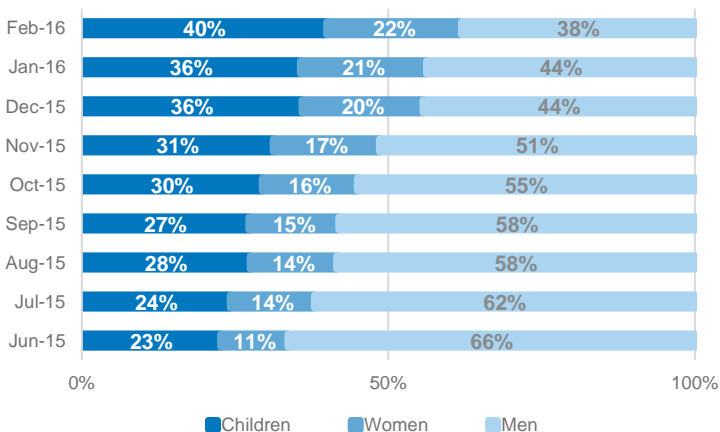

16 November 2015 - 29 February 2016 (Based on UNHCR estimates)

Bulgaria Border - Weekly Trends and Monthly Average

16 November 2015 - 29 February 2016 (Based on UNHCR estimates)

Monthly Arrivals: Women and Children Compared to Men

June 2015 - February 2016 (Based on Mol data)

Monthly Evolution by Main Countries of Origin

June 2015 - February 2016 (Based on Mol data)

* Serbia (AND KOSOVO: S/RES/1244, 1999)

Daily estimated and registration figures cannot be considered final and might change based on consolidated figures provided by UNHCR or Serbia Ministry of Interior.