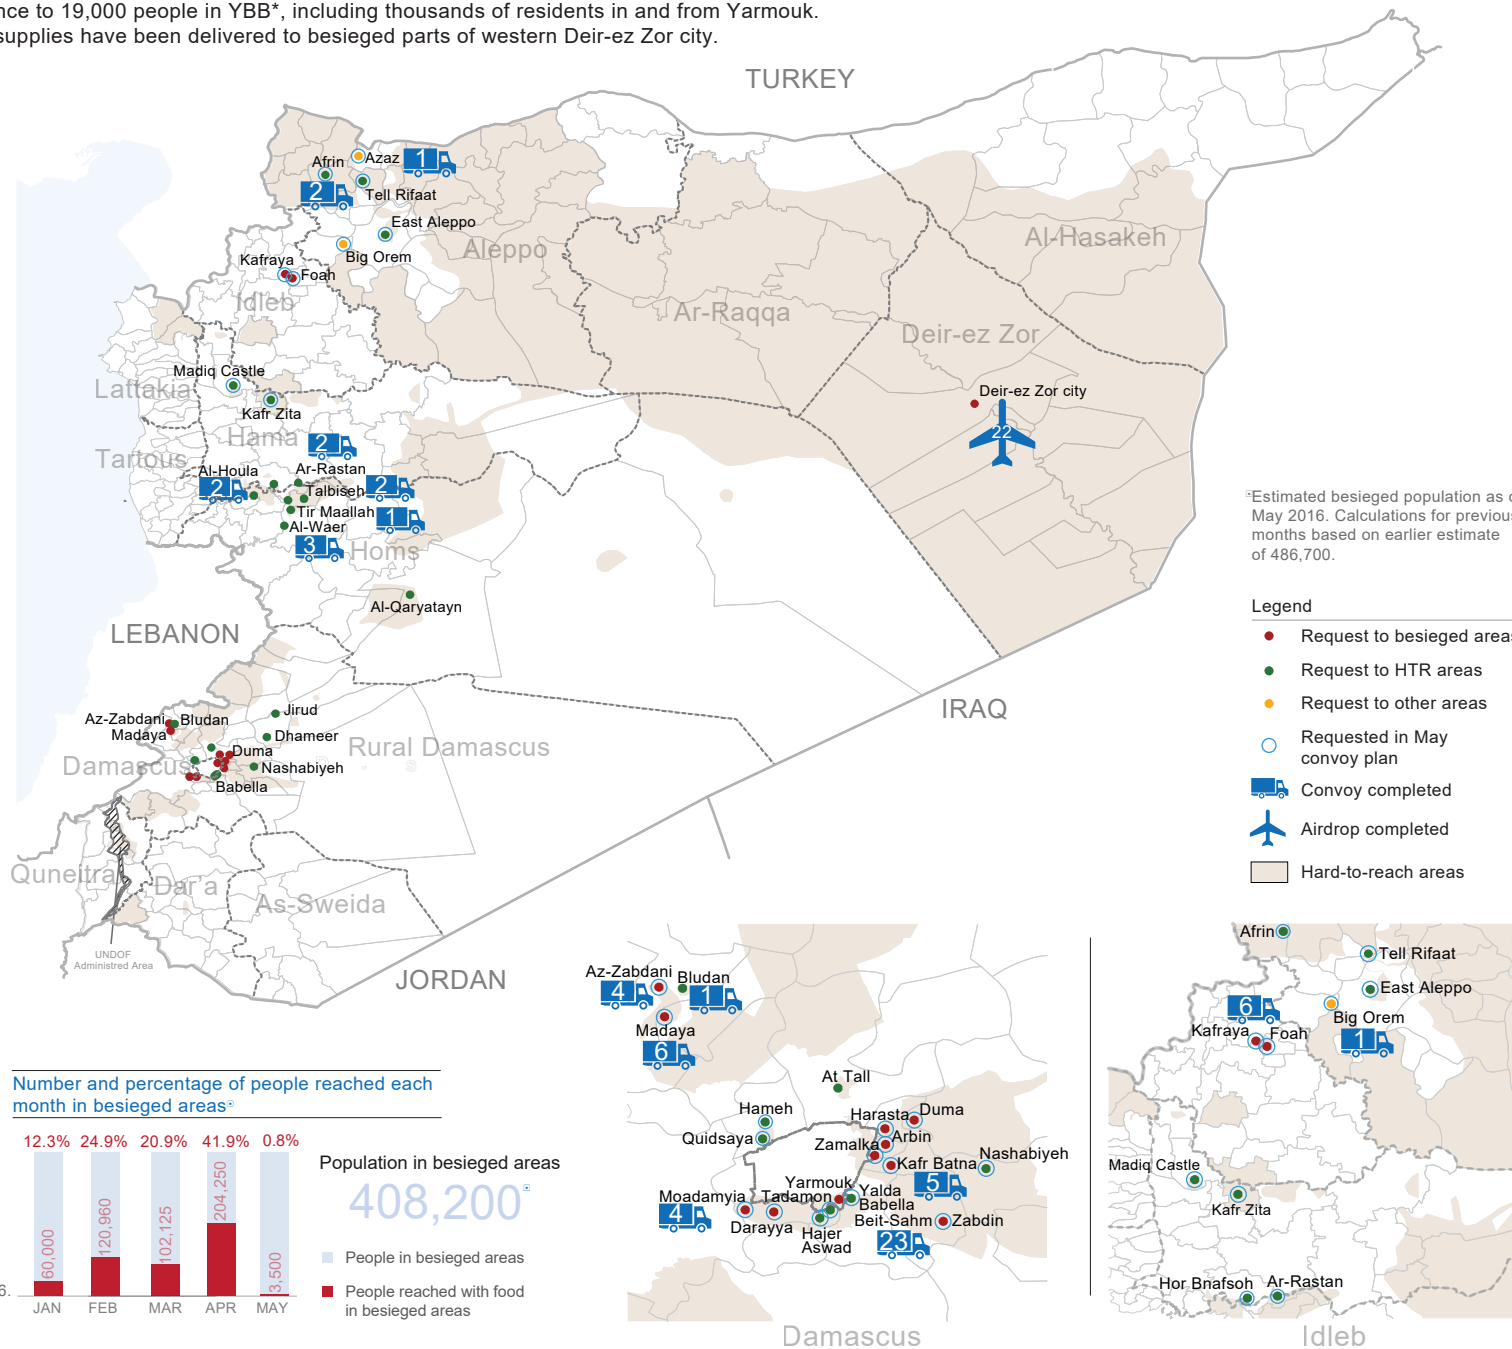

PEOPLE REACHED**

778,175

11.3% people reached in HTR areas

62.5% people reached in besieged areas

Besieged locations reached

TIMELINE 2016

- **JAN** 8 Operations to Al-Waer, 4 Towns****
- **FEB** 18 Operations to Al-Waer, 4 Towns****, Kafr Batna city, Moadamyia, YBB*
- **MAR** 21 Operations to 4 Towns****, Al-Houla, Al-Waer, Big Orem, Bludan, Kafr Batna sub-district, Moadamyia, YBB*
- **APR** 31 Operations to Afrin, Azaz, Deir-ez Zor city, Kafr Batna sub-district, Tir Maallah, YBB*, Ar-Rastan, Talbiseh, 4 Towns****
- **MAY** 7 Operations to Deir-ez Zor city, Talbiseh, YBB*

*YBB: Yalda, Babella, Beit-Sahm.

**Number of people in besieged, HTR, and other priority XL locations provided with multi-sectoral humanitarian assistance including food for at least one month in 2016.

***Other priority areas located across conflict lines with a high prevalence of humanitarian needs.

****4 Towns: Az-Zabdani, Madaya, Foah & Kafraya.

*New number of people that received or will receive food assistance sufficient for one month within a 30-day period. Beneficiaries of partial rations are counted as receiving new assistance once the planned food materials are delivered in full or a new round of deliveries begin.

The boundaries and names shown and the designations used on this map do not imply official endorsement or acceptance by the United Nations.