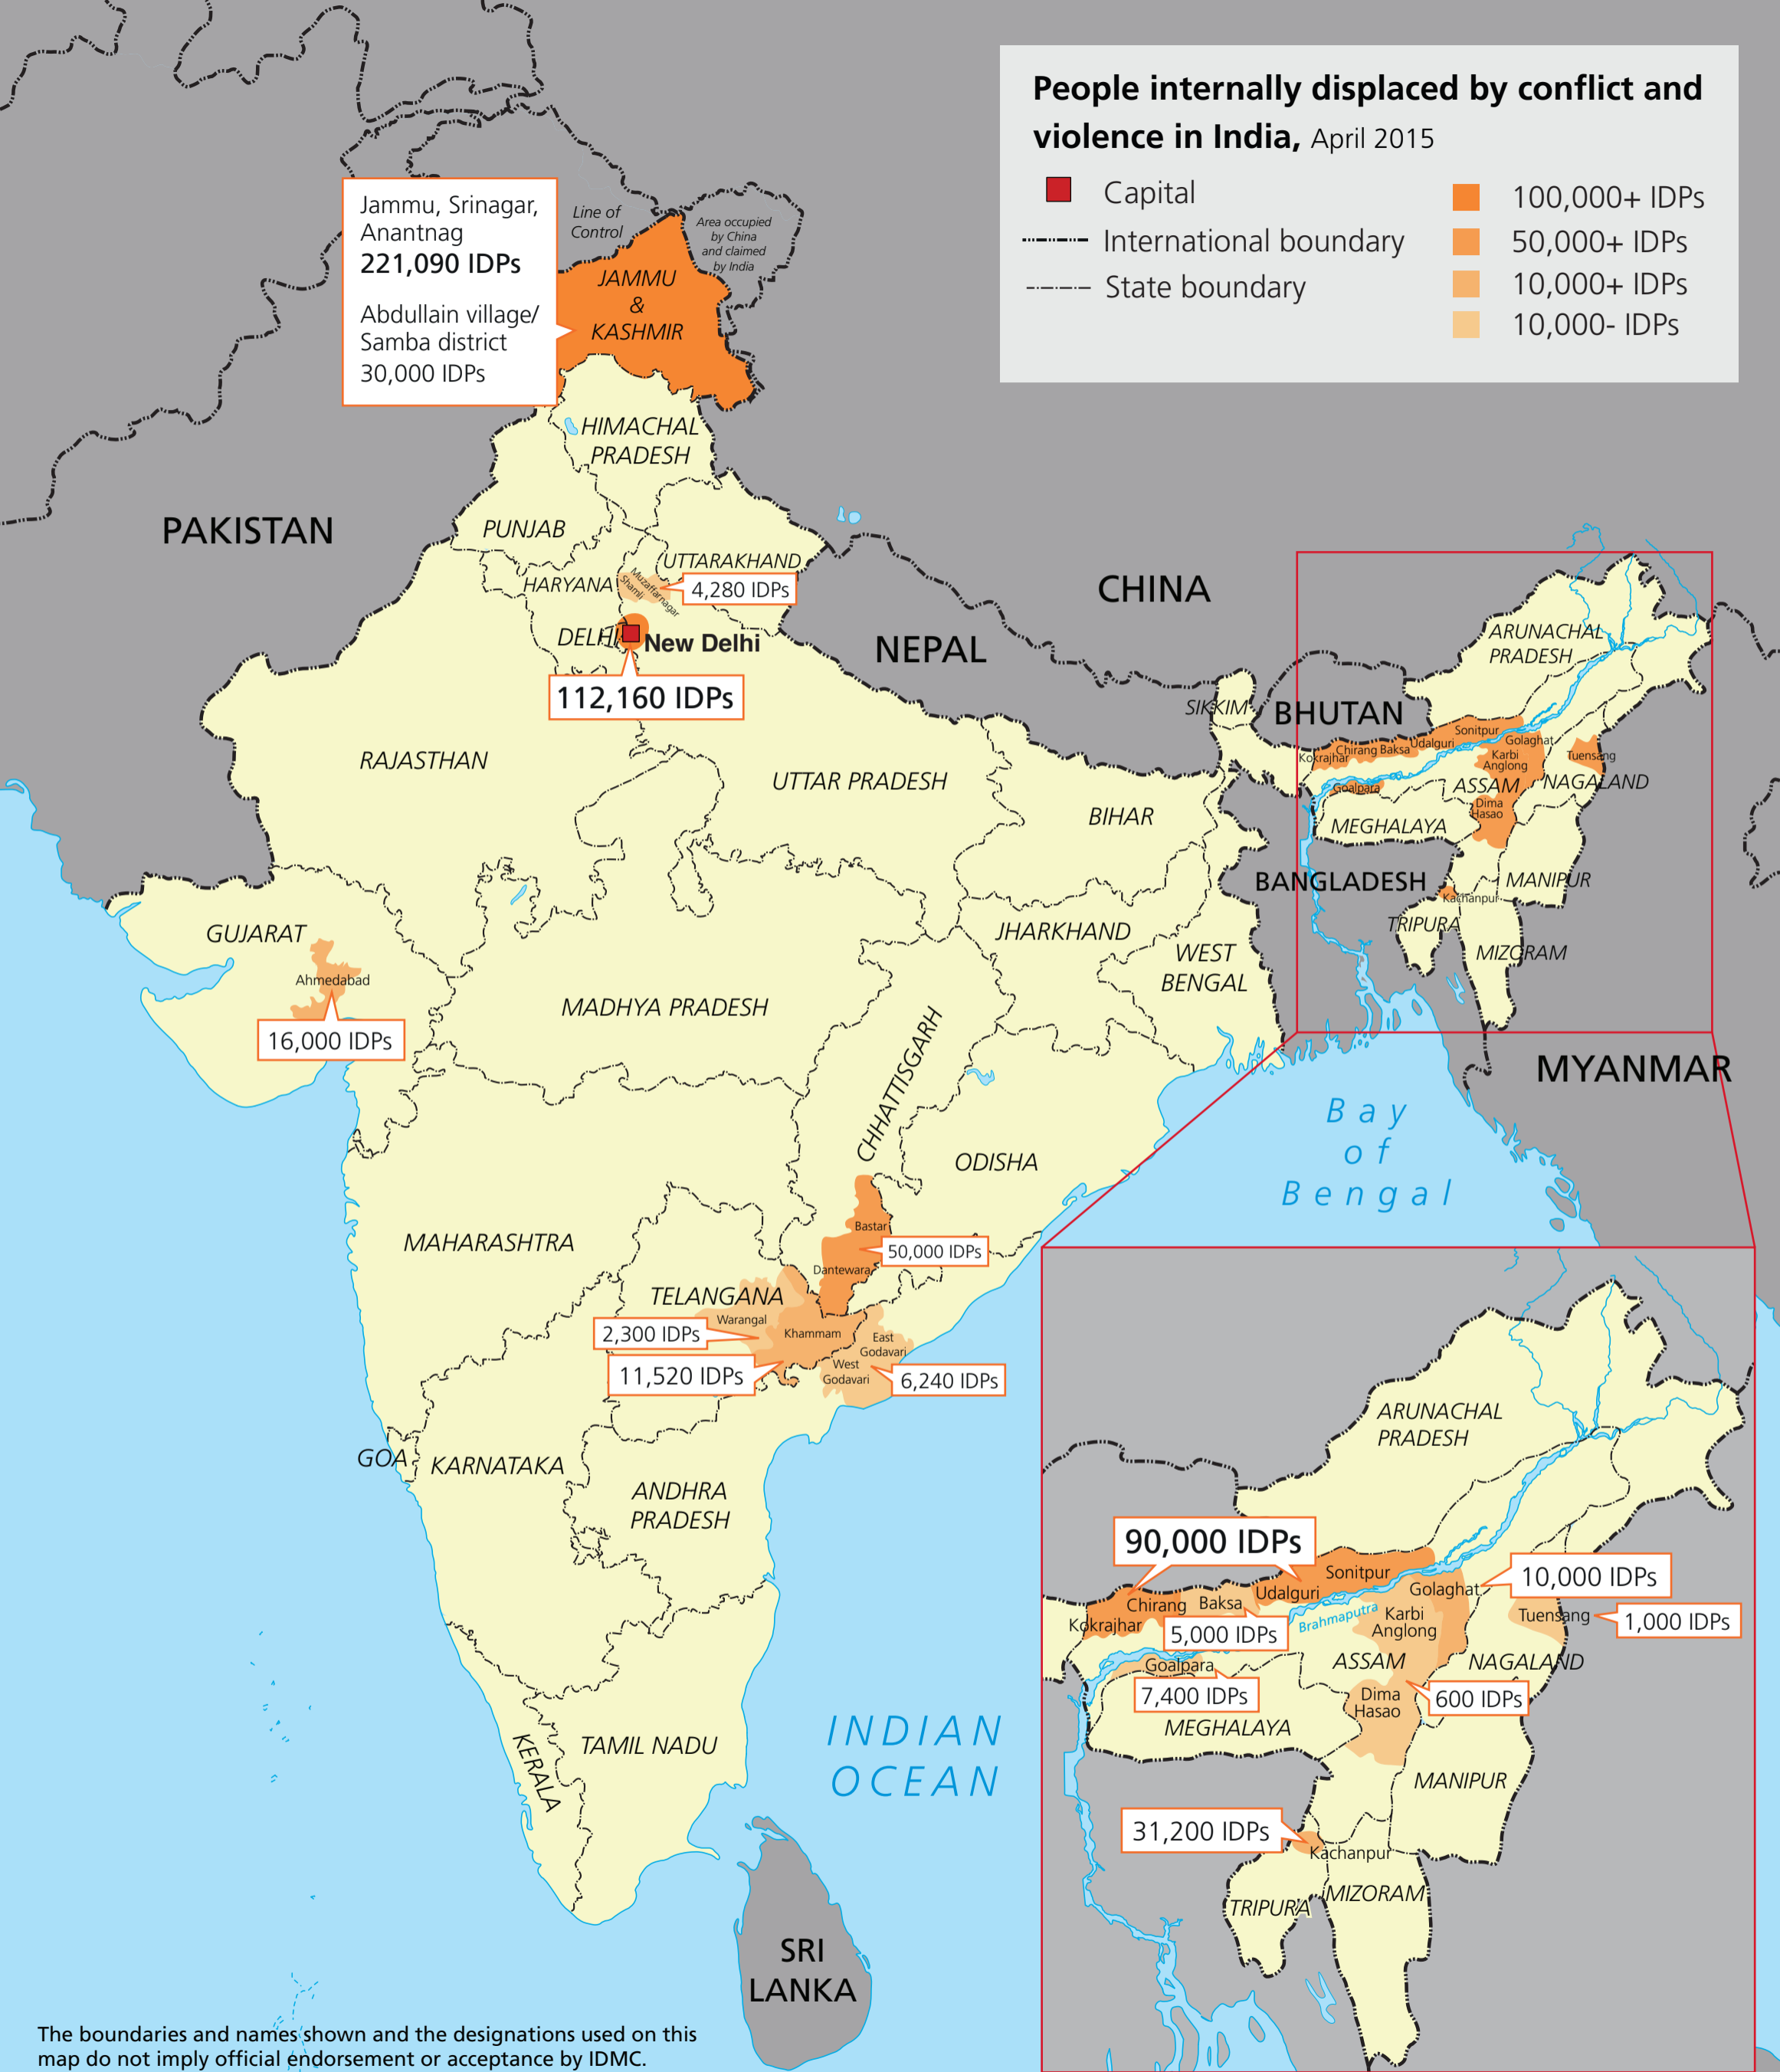

People internally displaced by conflict and violence in India, April 2015

- Capital
- 100,000+ IDPs
- 50,000+ IDPs
- 10,000+ IDPs
- 10,000- IDPs
- International boundary
- - - State boundary

Jammu, Srinagar, Anantnag
221,090 IDPs
 Abdullain village/ Samba district
 30,000 IDPs

Line of Control
 Area occupied by China and claimed by India

The boundaries and names shown and the designations used on this map do not imply official endorsement or acceptance by IDMC.