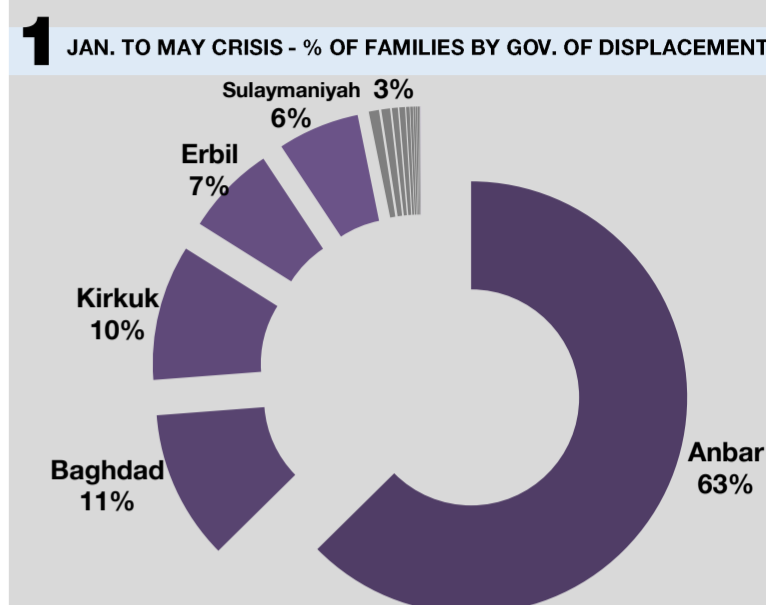

IRAQ IDP CRISIS DISPLACEMENT FLOWS

January 1 to December 25, 2014

Sources: IOM DTM Data/ 2014
This map is for illustration purposes only. Names and boundaries on this map do not imply official endorsement or acceptance by IOM.
<http://iomiraq.net/dtm-page> iraqdtm@iom.int