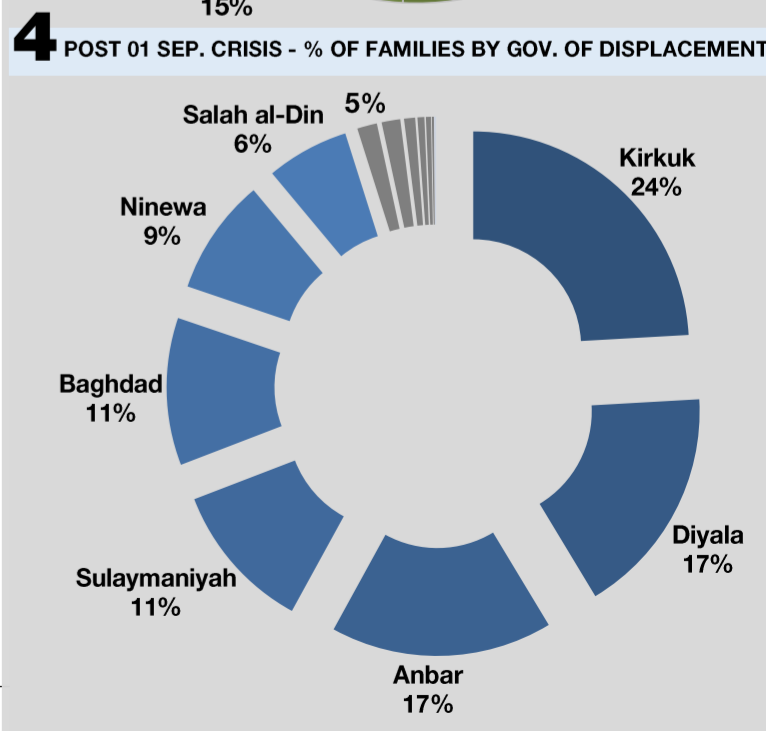

IRAQ IDP CRISIS DISPLACEMENT FLOWS

January 1 to December 25, 2014

Sources: IOM DTM Data/ 2014
This map is for illustration purposes only. Names and boundaries on this map do not imply official endorsement or acceptance by IOM.
<http://iomiraq.net/dtm-page> iraqdtm@iom.int