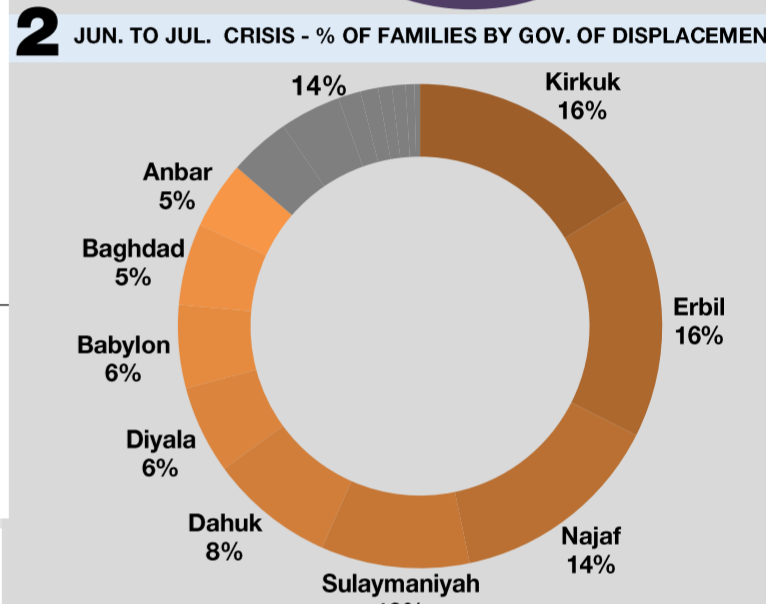

IRAQ IDP CRISIS DISPLACEMENT FLOWS

January 1 to December 25, 2014

Sources: IOM DTM Data/ 2014
This map is for illustration purposes only. Names and boundaries on this map do not imply official endorsement or acceptance by IOM.
<http://iomiraq.net/dtm-page> iraqdtm@iom.int