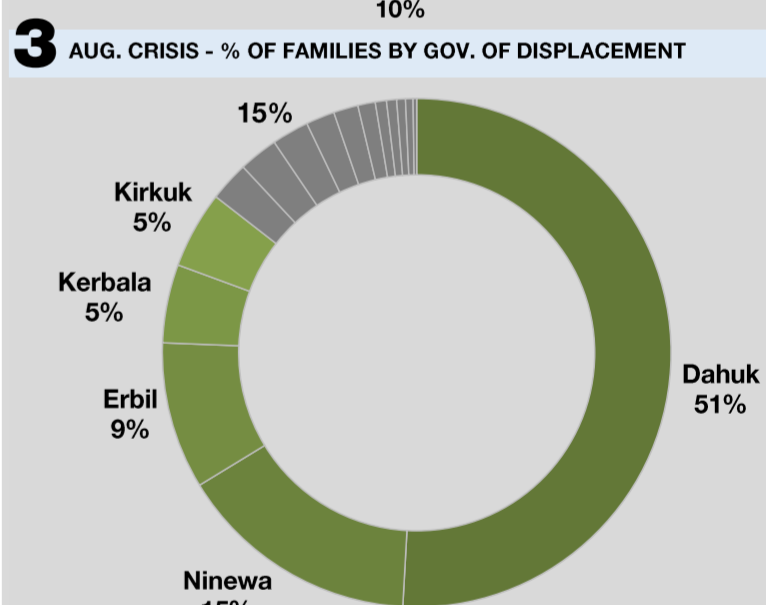

IRAQ IDP CRISIS DISPLACEMENT FLOWS

January 1 to December 25, 2014

Sources: IOM DTM Data/ 2014
This map is for illustration purposes only. Names and boundaries on this map do not imply official endorsement or acceptance by IOM.
<http://iomiraq.net/dtm-page> iraqdtm@iom.int