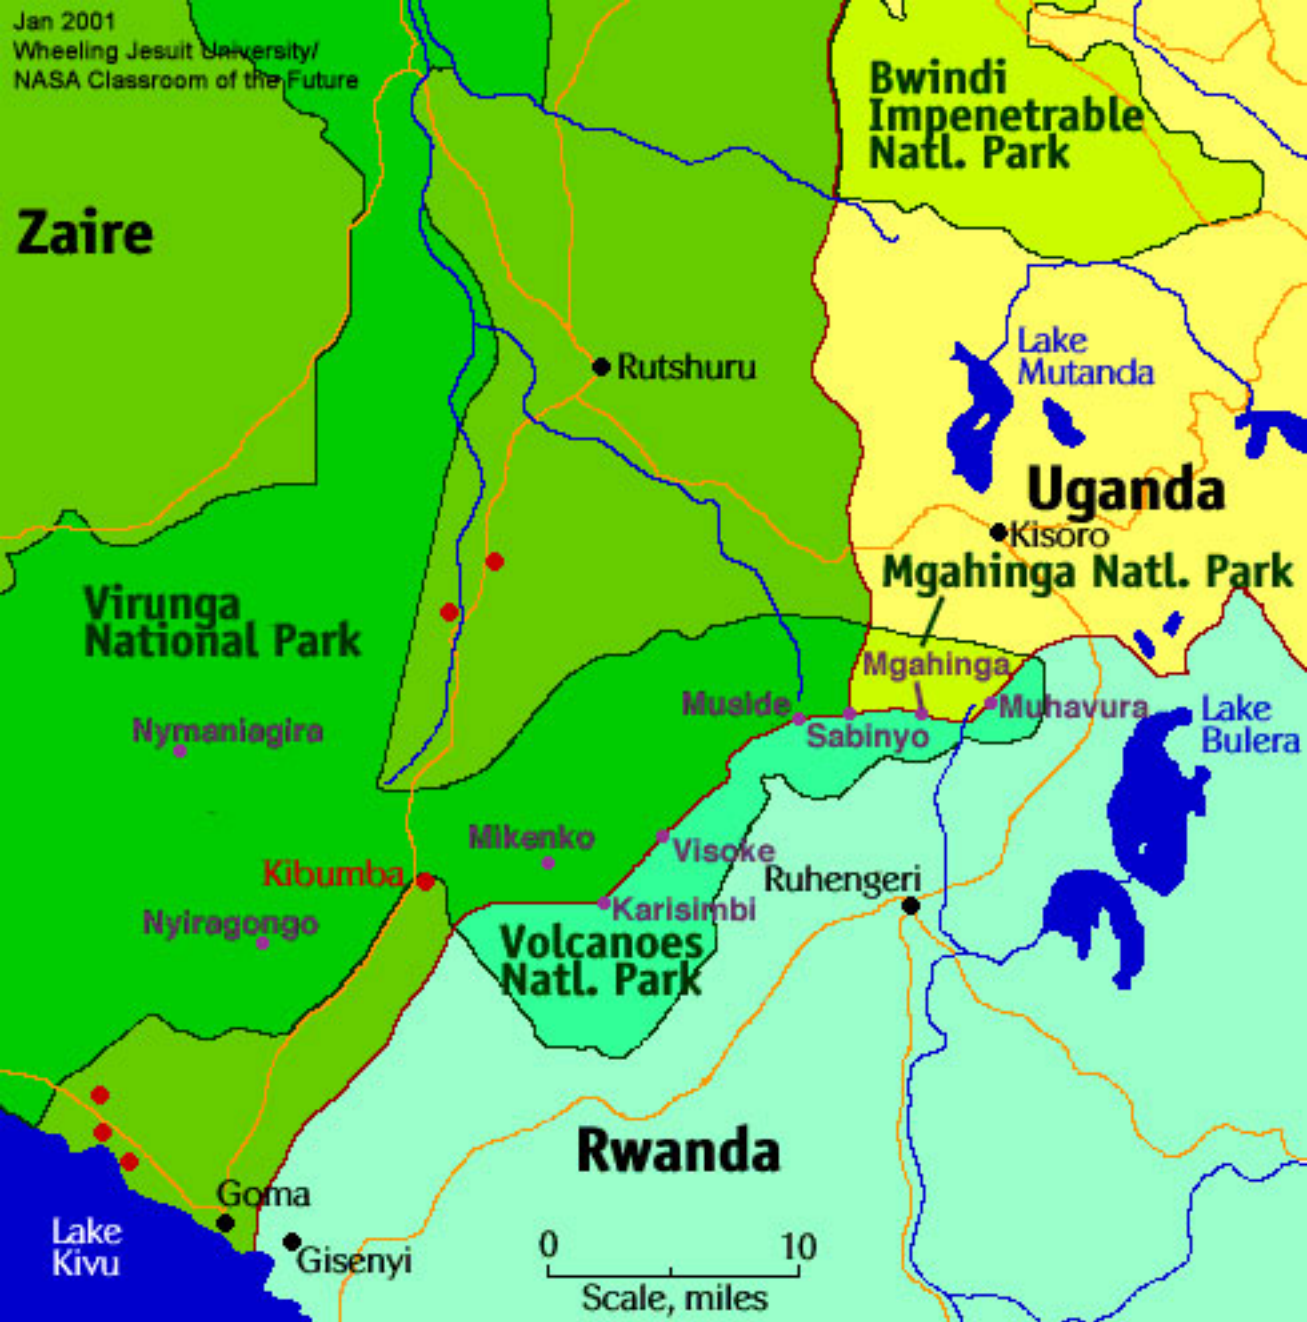

Zaire

Virunga Region Locator Map

- Major towns
- Virunga Volcanoes
- ~ Natl. Park Boundaries
- Refugee camps
- ~ Main Roads
- ~ Natl. Boundaries