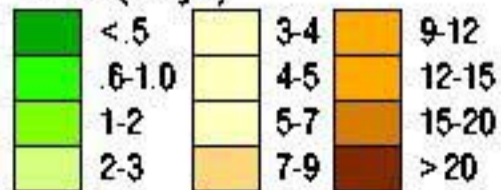

Southern Africa Region

Runoff Travel Time

Zambezi and Limpopo Basins

Time (days)

- Basins - Platstetter level 2
- Streams - Platstetter level 4
- International Borders
- water bodies