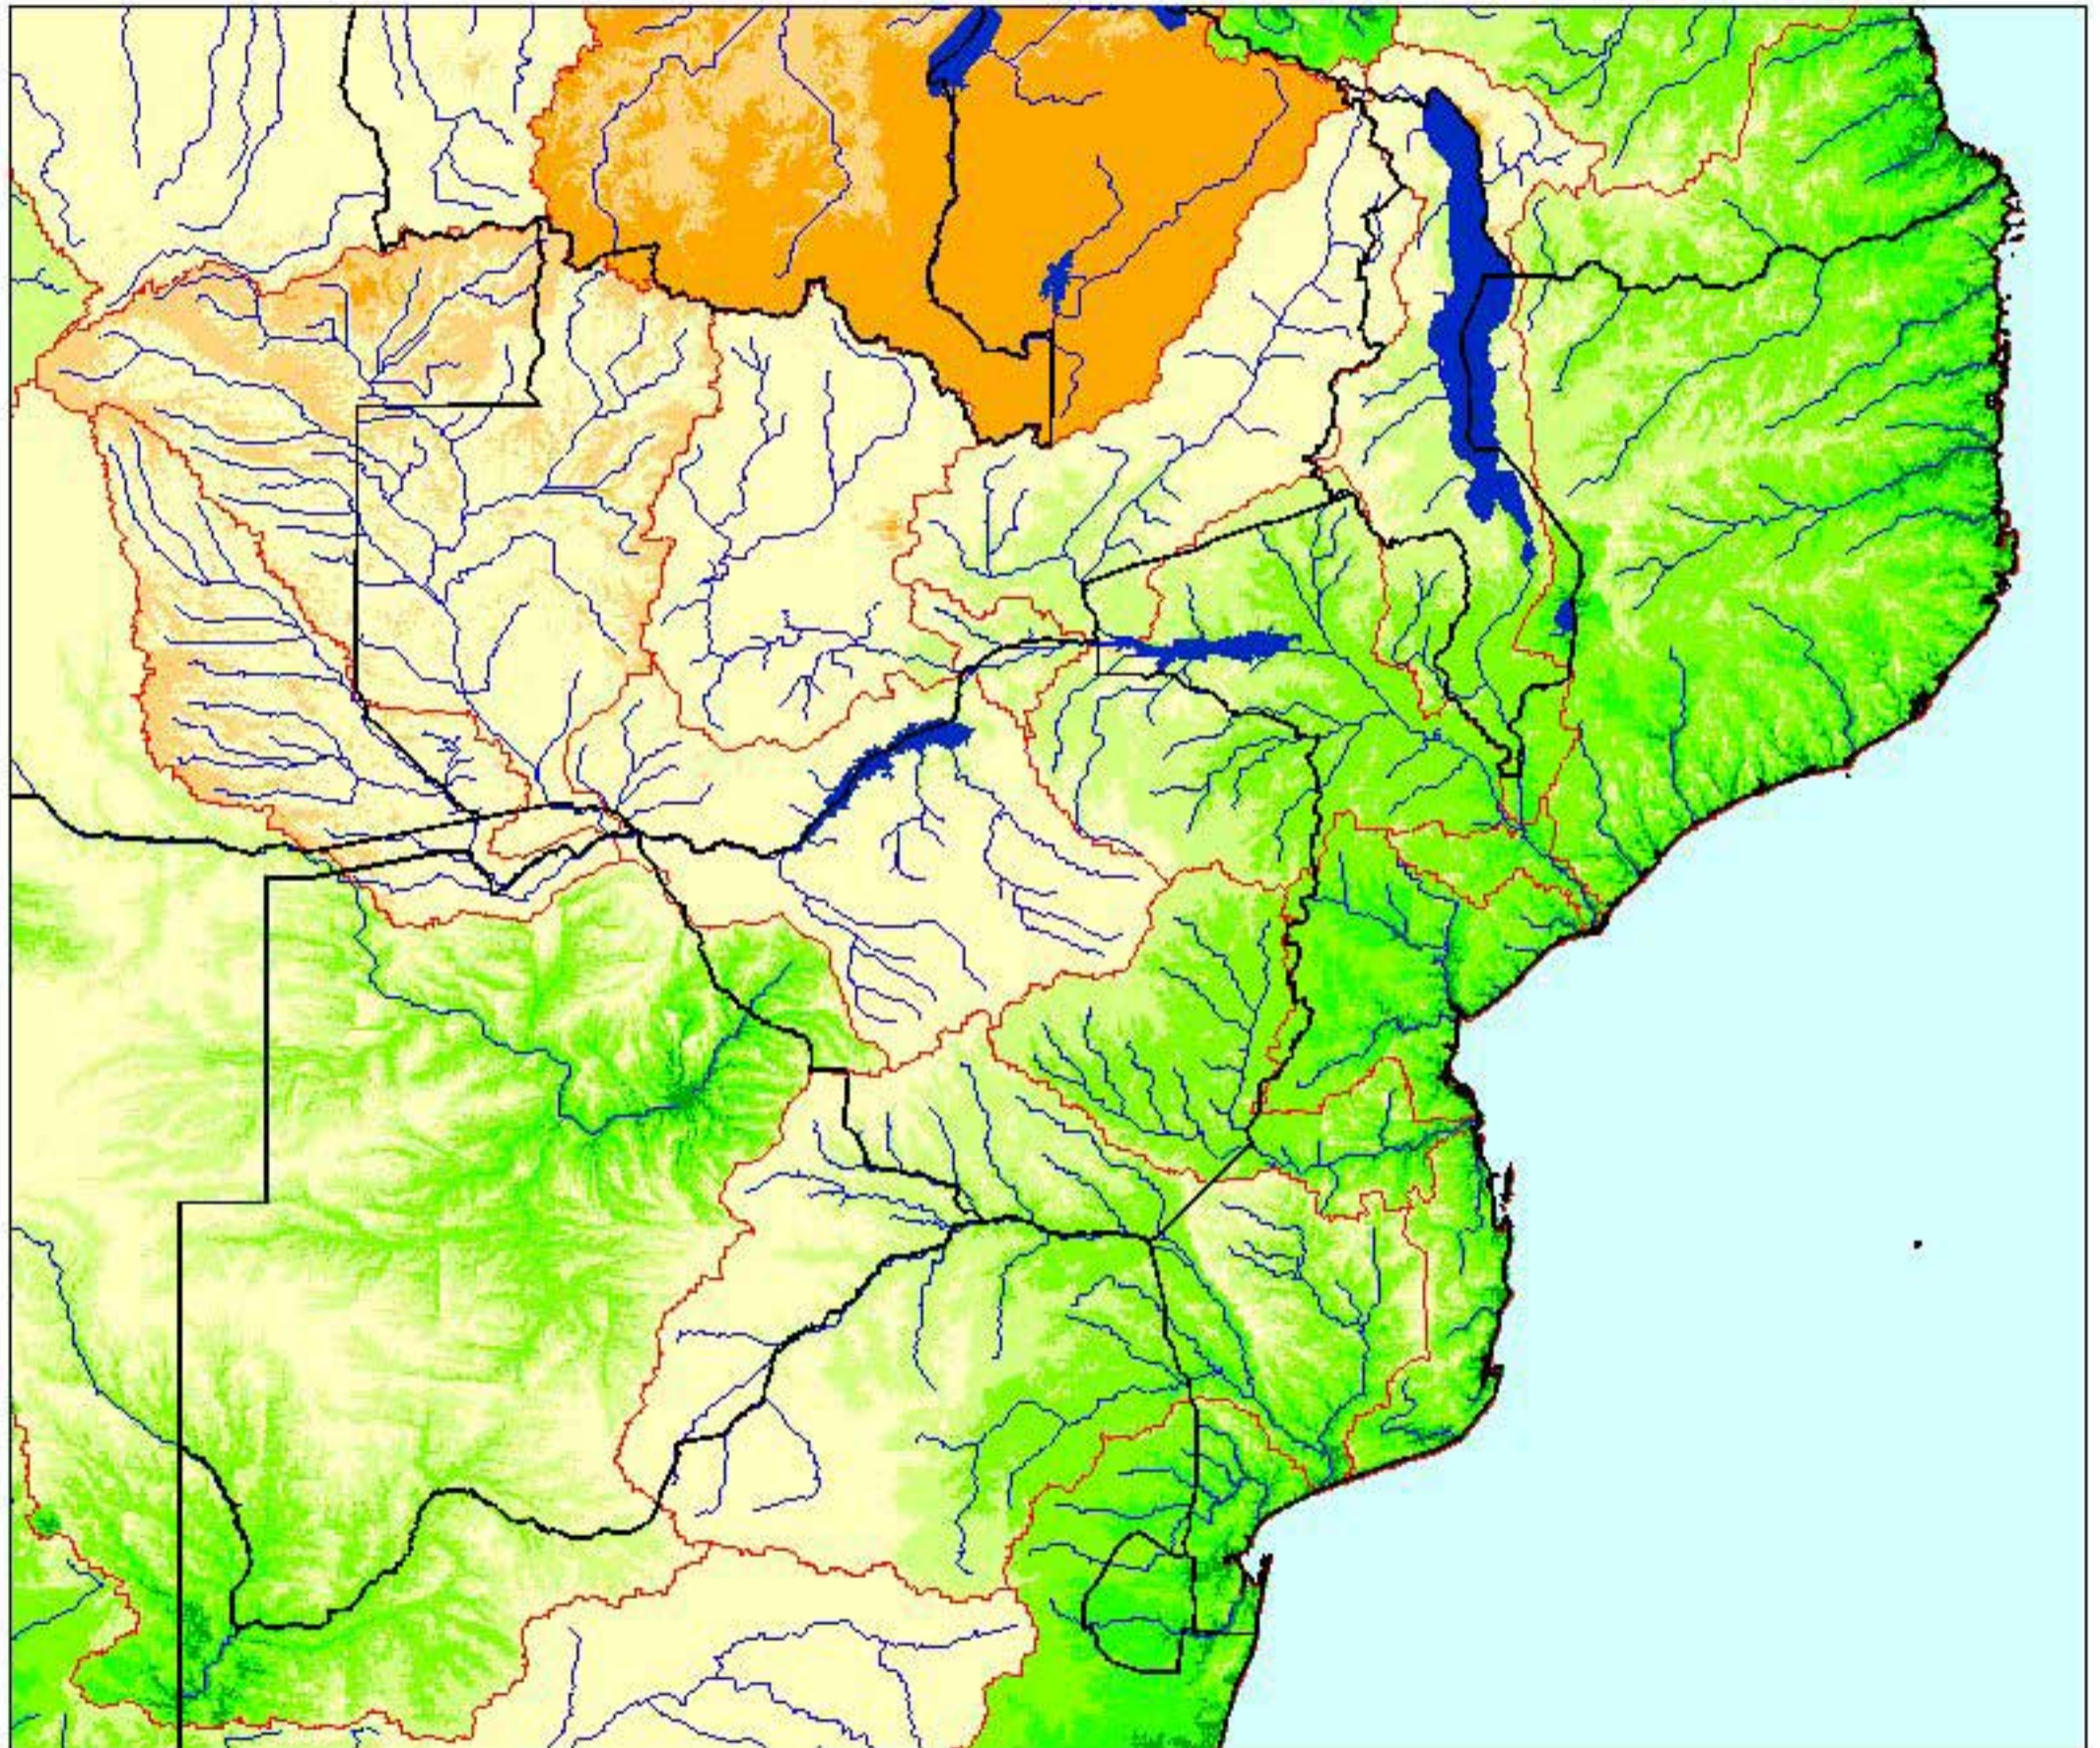

Southern Africa Region

Runoff Travel Time

Zambezi and Limpopo Basins

Time (days)

- Basins - Platstetter level 2
- Streams - Platstetter level 4
- International Borders
- water bodies