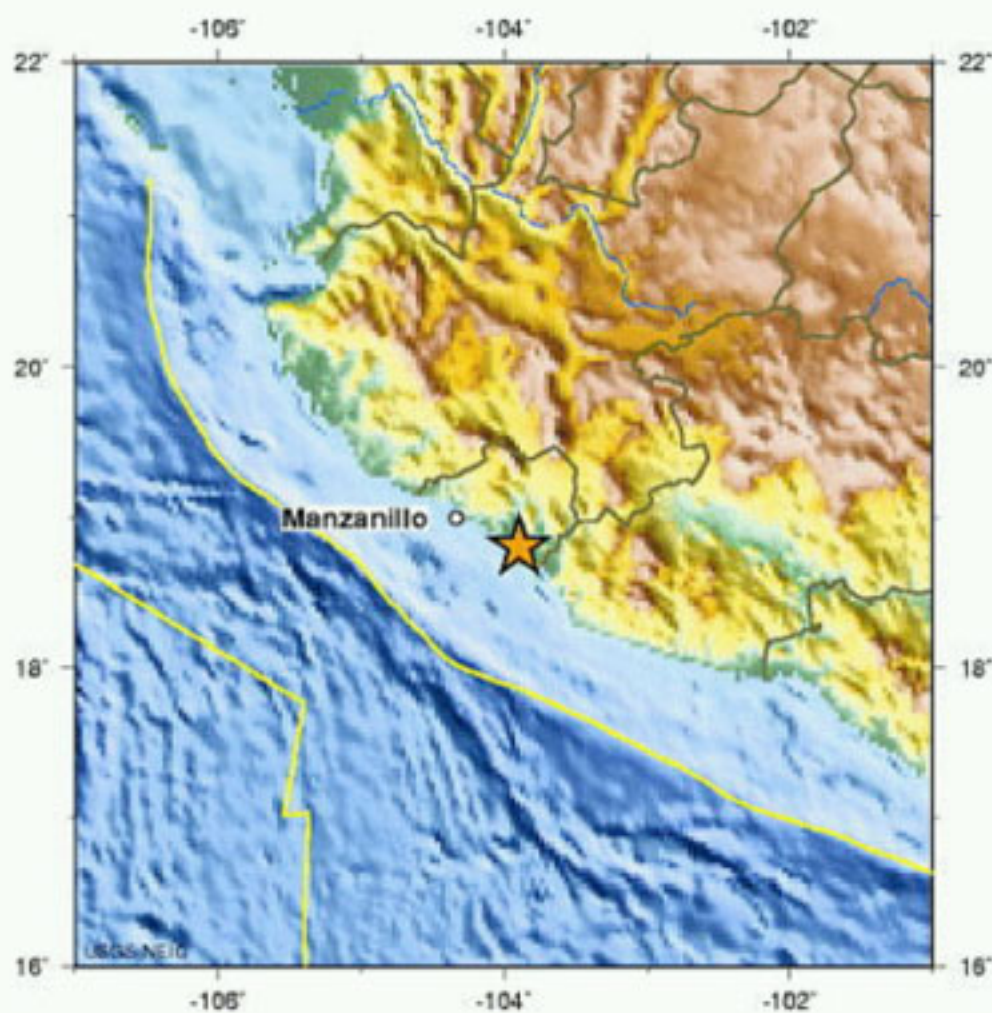

Date-Time 2003 01 22 02:06:36 UTC

Location 18.89N 103.88W

Depth 33.0 kilometers

Magnitude 7.8

Region COLIMA, MEXICO

Reference 25 miles (45 km) SSW of Colima,
Colima, Mexico
30 miles (50 km) ESE of Manzanillo,
Colima, Mexico
60 miles (95 km) SSW of Ciudad
Guzman, Jalisco, Mexico
310 miles (500 km) W of MEXICO
CITY, D.F., Mexico

Source USGS NEIC

COLIMA, MEXICO

2003 01 22 UTC

Plate Boundaries in Yellow

USGS National Earthquake Information Center