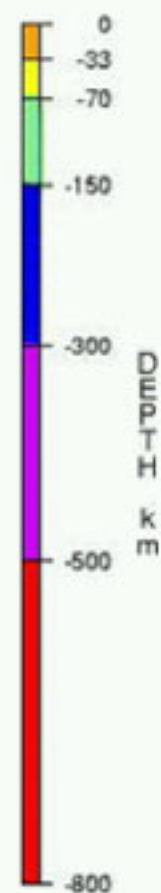

Date-Time 2003 01 22 02:06:36 UTC

Location 18.89N 103.88W

Depth 33.0 kilometers

Magnitude 7.8

Region COLIMA, MEXICO

Reference 25 miles (45 km) SSW of Colima,
Colima, Mexico
30 miles (50 km) ESE of Manzanillo,
Colima, Mexico
60 miles (95 km) SSW of Ciudad
Guzman, Jalisco, Mexico
310 miles (500 km) W of MEXICO
CITY, D.F., Mexico

Source USGS NEIC

COLIMA, MEXICO

2003 01 22 UTC

Plate Boundaries in Yellow

USGS National Earthquake Information Center