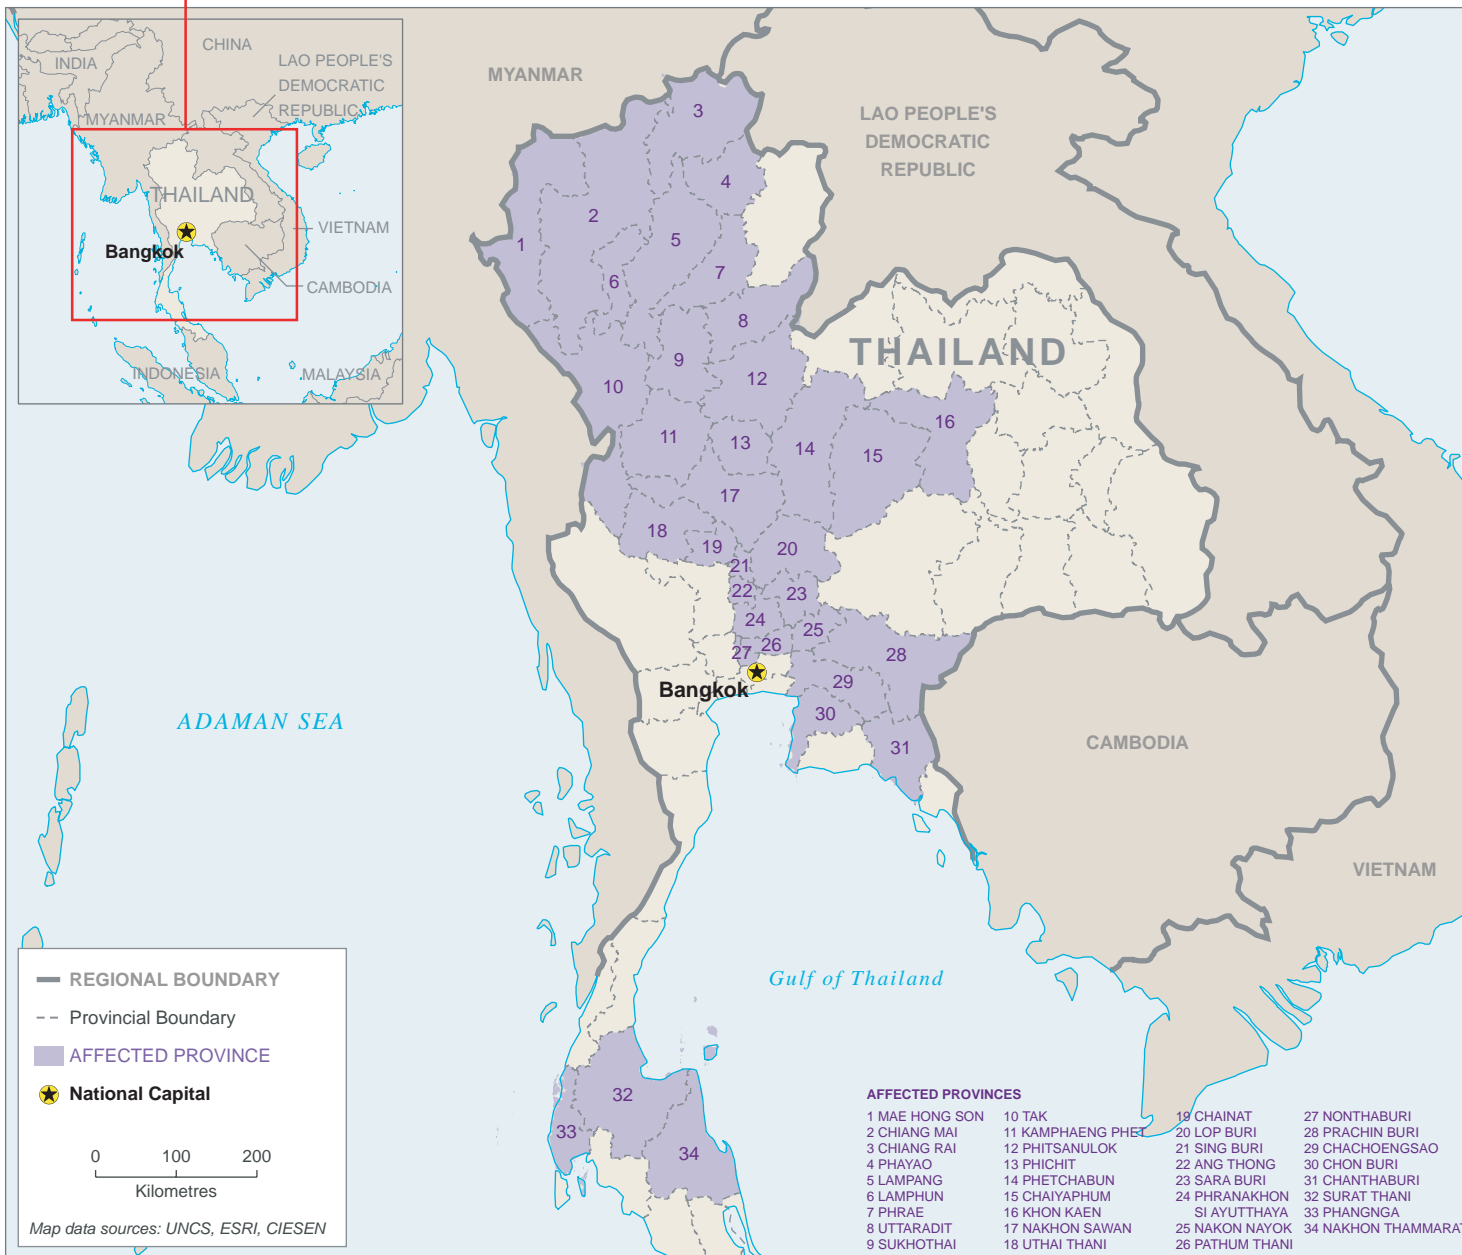

# Thailand: Floods

OCHA Situation Report No.1  
 Issued 02 October 2006  
 GLIDE: FL-2006-000125-THA

Created by ReliefWeb on 02 October 2006  
 Office for the Coordination of Humanitarian Affairs  
 United Nations

## SITUATION

- Thailand affected by floods from several tropical depressions and storms inundating 34 provinces
- A series of depressions during 27-31 August, 9-12 and 18-23 September, and tropical depression during 24-25 September affected 944,832 people (259,013 households) in 34 provinces
- According to Thailand's Department of Disaster Prevention and Mitigation (DDPM) as of 2 October, 18 provinces still inundated
- 13 killed, 26 houses destroyed, 1,233 houses partially damaged, 1,454 roads and 179 bridges destroyed
- damage estimated at THB 161,990,541 (approximately USD 4, 317, 445).

## ACTION

- The government has not requested any international assistance
- DDPM evacuating people in affected areas and providing relief assistance
- Thai Red Cross, national and local relief NGOs providing relief kits and food

## LINKS

- OCHA Situation Report No. 1
- Latest updates for Thailand: Floods
- Related maps

Based on OCHA Situation Report No. 1, issued 02 October 2006

Contact: [maps@reliefweb.int](mailto:maps@reliefweb.int)