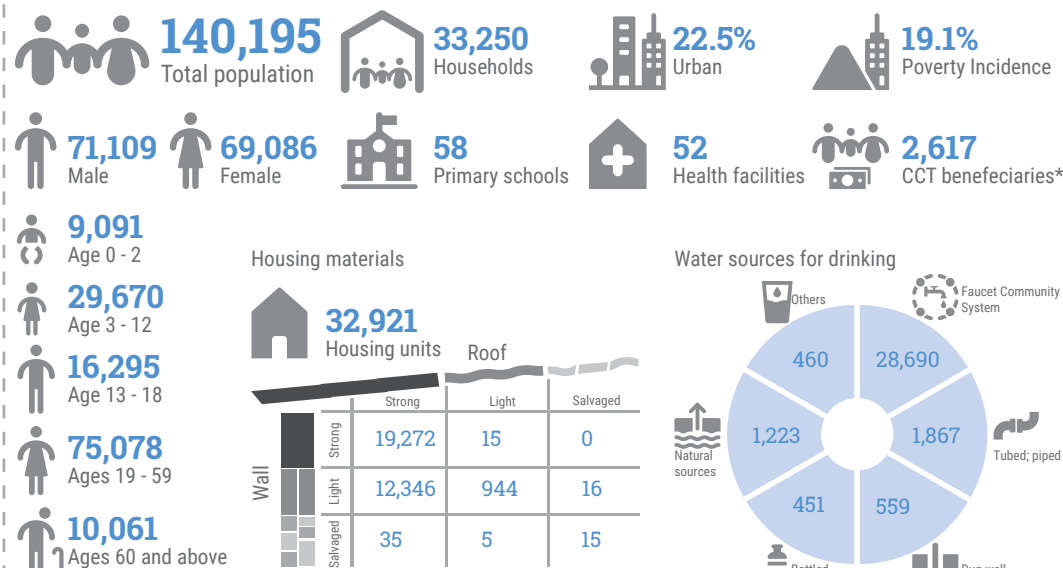

PHILIPPINES

Tulun Earthquakes: North Cotabato Most Affected Municipalities Profile

As of 08 November 2019

Makilala

Kidapawan City

Tulun

M'lang

The boundaries and names shown and the designations used on this map do not imply official endorsement or acceptance by the United Nations.