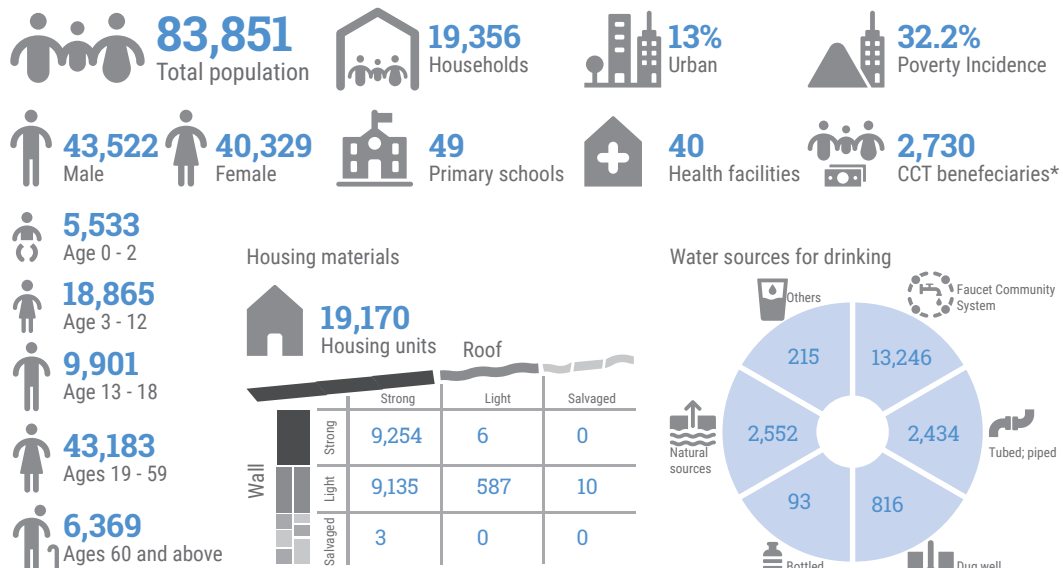

PHILIPPINES

Tulun Earthquakes: North Cotabato Most Affected Municipalities Profile

As of 08 November 2019

Makilala

Kidapawan City

Tulun

M'lang

The boundaries and names shown and the designations used on this map do not imply official endorsement or acceptance by the United Nations.