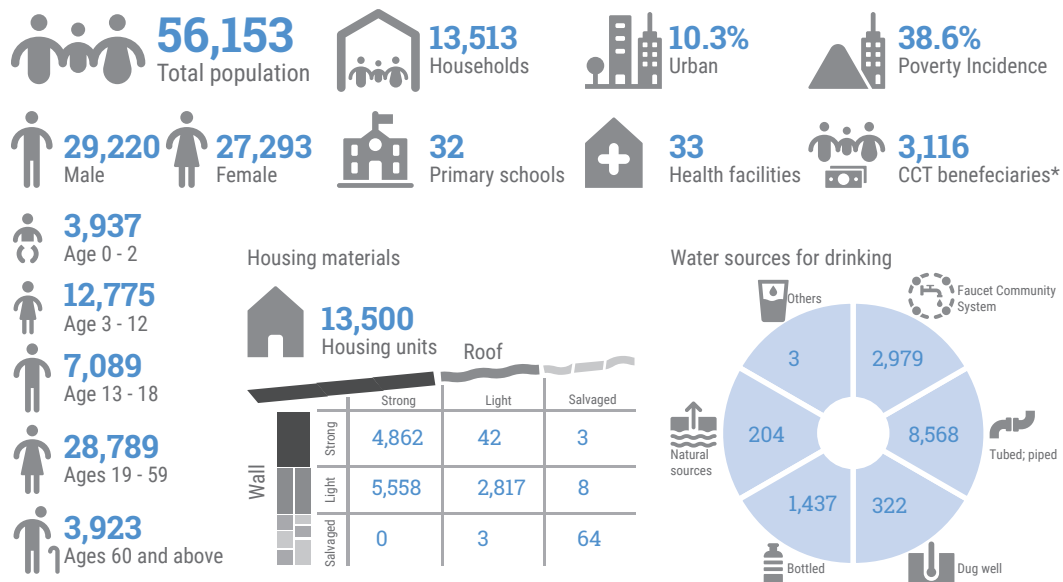

PHILIPPINES

Tulun Earthquakes: North Cotabato Most Affected Municipalities Profile

As of 08 November 2019

Makilala

Kidapawan City

Tulun

M'lang

The boundaries and names shown and the designations used on this map do not imply official endorsement or acceptance by the United Nations.