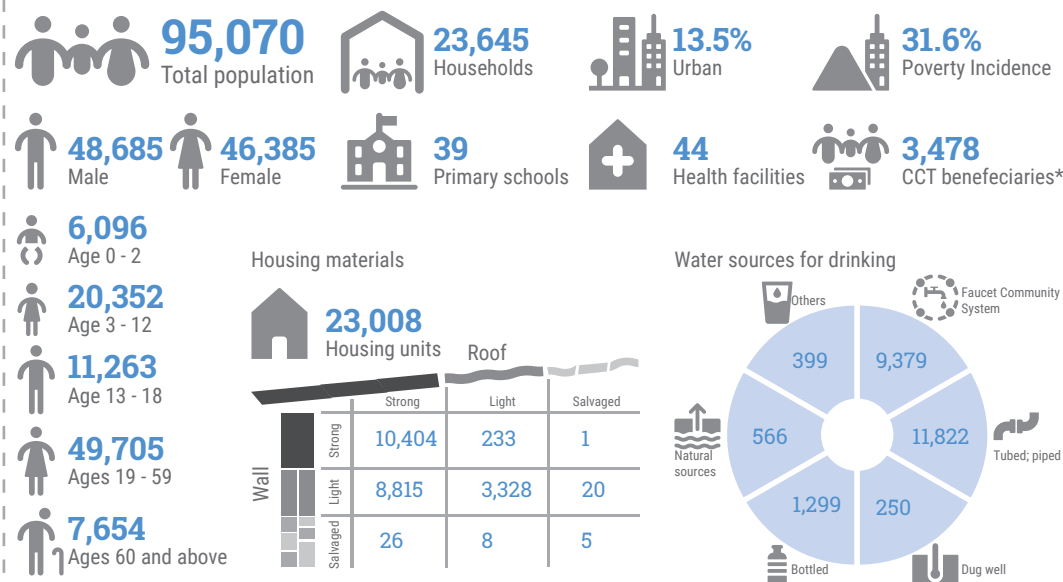

PHILIPPINES

Tulun Earthquakes: North Cotabato Most Affected Municipalities Profile

As of 08 November 2019

Makilala

Kidapawan City

Tulun

M'lang

The boundaries and names shown and the designations used on this map do not imply official endorsement or acceptance by the United Nations.