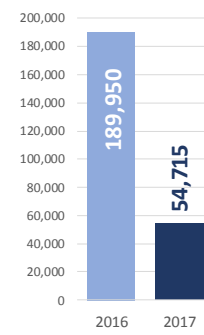

MAIN NATIONALITIES TO GREECE

ARRIVALS FROM 1 JAN TO 17 MAY

DEATHS FROM 1 JAN TO 17 MAY

MAIN NATIONALITIES TO ITALY

*to 17.05.2017

MEDITERRANEAN FATALITIES BY MONTH

2015 2016 2017

MEDITERRANEAN ARRIVALS BY MONTH