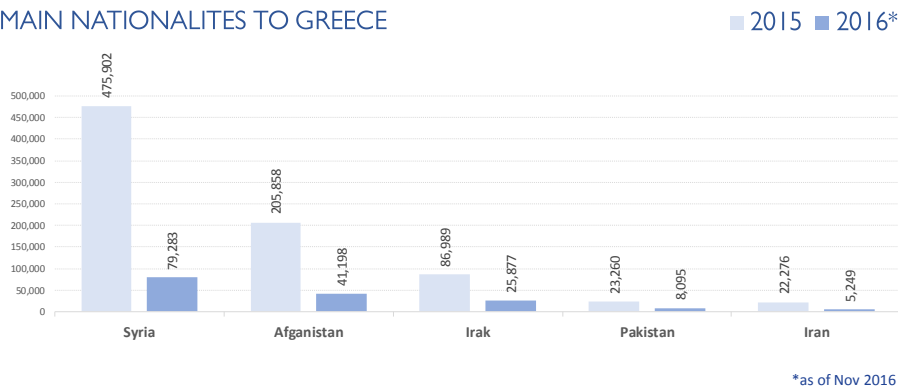

MAIN NATIONALITIES TO GREECE

ARRIVALS FROM 1 JAN TO 17 MAY

DEATHS FROM 1 JAN TO 17 MAY

MAIN NATIONALITIES TO ITALY

*to 17.05.2017

MEDITERRANEAN FATALITIES BY MONTH

2015 2016 2017

MEDITERRANEAN ARRIVALS BY MONTH