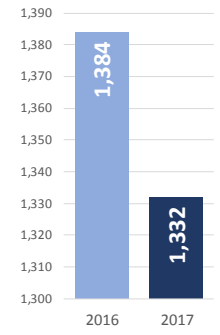

MAIN NATIONALITIES TO GREECE

ARRIVALS FROM 1 JAN TO 17 MAY

DEATHS FROM 1 JAN TO 17 MAY

MAIN NATIONALITIES TO ITALY

*to 17.05.2017

MEDITERRANEAN FATALITIES BY MONTH

2015 2016 2017

MEDITERRANEAN ARRIVALS BY MONTH