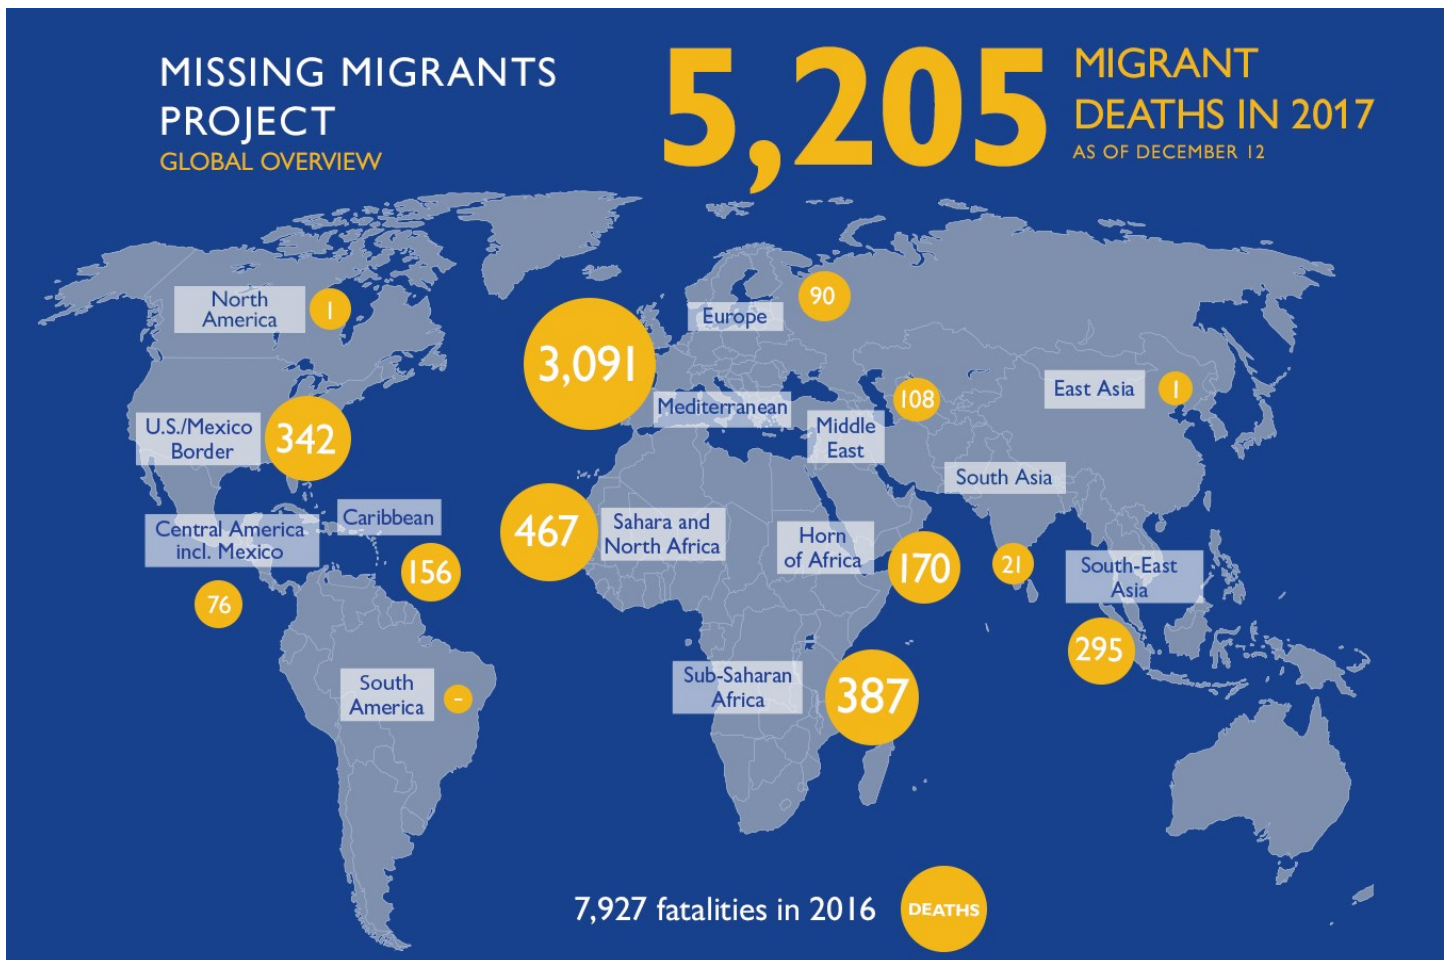

### MAIN NATIONALITIES TO ITALY

### FATALITY RATE

\*TO 13/12/17

## MEDITERRANEAN FATALITIES BY MONTH

2015 2016

## MEDITERRANEAN ARRIVALS BY MONTH

2015 2016 2017

Data sets are estimates from IOM, national authorities and media sources. The boundaries and names shown and the designations used on maps do not imply official endorsement or acceptance by IOM.