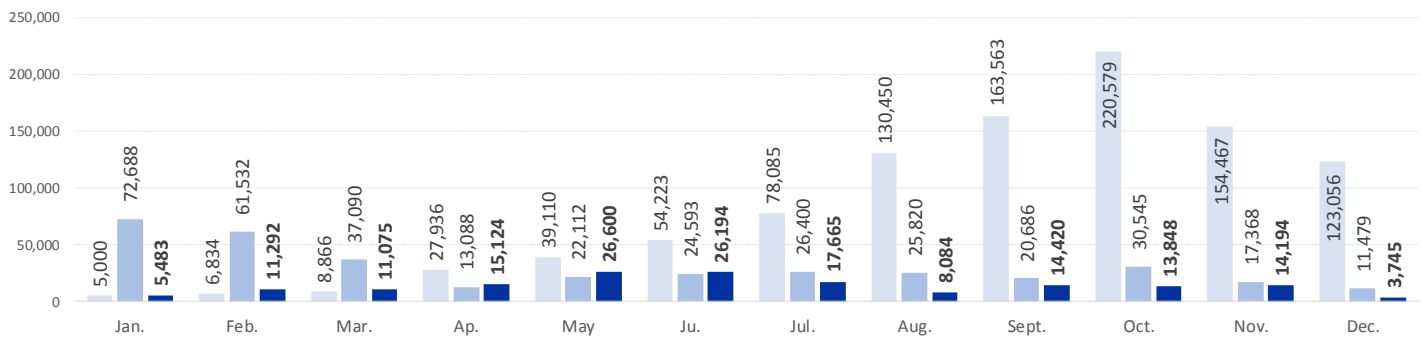

MEDITERRANEAN ARRIVALS BY MONTH

2015 2016 2017

Data sets are estimates from IOM, national authorities and media sources. The boundaries and names shown and the designations used on maps do not imply official endorsement or acceptance by IOM.

Missing Migrants Project is a joint initiative of IOM's [Global Migration Data Analysis Centre (GMDAC)](#) and Media and Communications Division (MCD)
Back issues of the Mediterranean Update are available: <https://goo.gl/SXcylt>