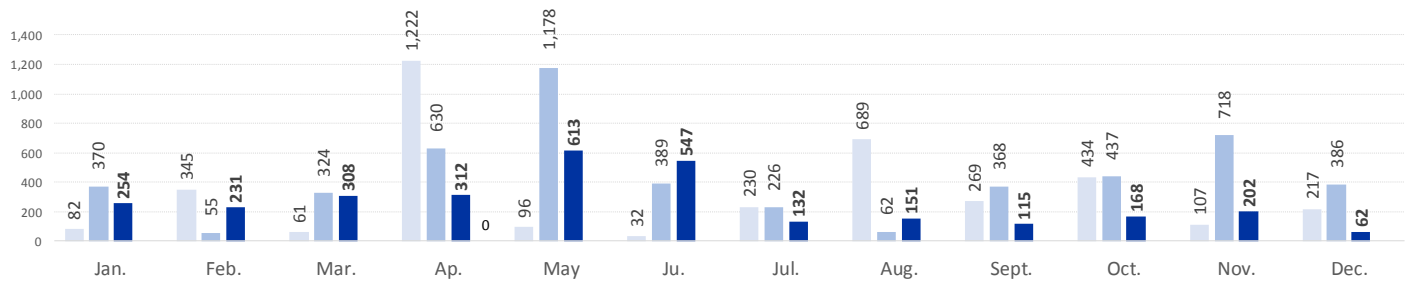

MEDITERRANEAN FATALITIES BY MONTH

2015 2016