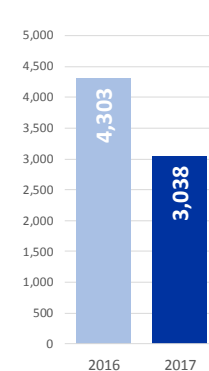

MAIN NATIONALITIES TO GREECE

ARRIVALS FROM 1 JAN TO 29 NOV

DEATHS FROM 1 JAN TO 29 NOV

MAIN NATIONALITIES TO ITALY

FATALITY RATE

*TO 29/11/17

MEDITERRANEAN FATALITIES BY MONTH

2015 2016