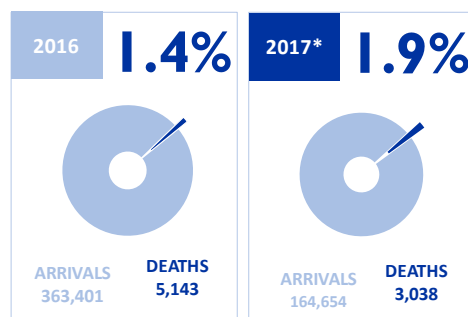

MAIN NATIONALITIES TO GREECE

ARRIVALS FROM 1 JAN TO 29 NOV

DEATHS FROM 1 JAN TO 29 NOV

MAIN NATIONALITIES TO ITALY

FATALITY RATE

*TO 29/11/17

MEDITERRANEAN FATALITIES BY MONTH

2015 2016

MEDITERRANEAN ARRIVALS BY MONTH

2015 2016 2017

Data sets are estimates from IOM, national authorities and media sources. The boundaries and names shown and the designations used on maps do not imply official endorsement or acceptance by IOM.