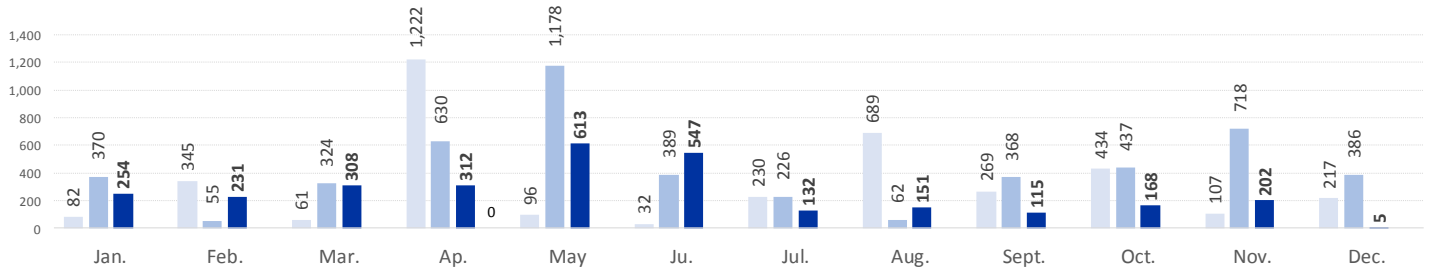

MAIN NATIONALITIES TO GREECE

ARRIVALS FROM 1 JAN TO 29 NOV

DEATHS FROM 1 JAN TO 29 NOV

MAIN NATIONALITIES TO ITALY

FATALITY RATE

*TO 29/11/17

MEDITERRANEAN FATALITIES BY MONTH

2015 2016

MEDITERRANEAN ARRIVALS BY MONTH

2015 2016 2017

Data sets are estimates from IOM, national authorities and media sources. The boundaries and names shown and the designations used on maps do not imply official endorsement or acceptance by IOM.

Missing Migrants Project is a joint initiative of IOM's [Global Migration Data Analysis Centre \(GMDAC\)](#) and Media and Communications Division (MCD)
Back issues of the Mediterranean Update are available: <https://goo.gl/SXcylt>