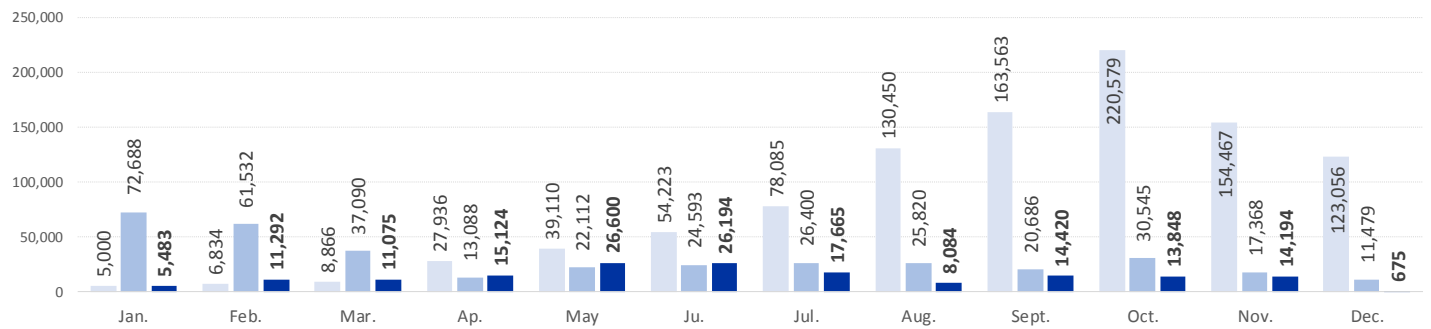

MAIN NATIONALITIES TO GREECE

ARRIVALS FROM 1 JAN TO 29 NOV

DEATHS FROM 1 JAN TO 29 NOV

MAIN NATIONALITIES TO ITALY

FATALITY RATE

*TO 29/11/17

MEDITERRANEAN FATALITIES BY MONTH

2015 2016

MEDITERRANEAN ARRIVALS BY MONTH

2015 2016 2017

Data sets are estimates from IOM, national authorities and media sources. The boundaries and names shown and the designations used on maps do not imply official endorsement or acceptance by IOM.

Missing Migrants Project is a joint initiative of IOM's [Global Migration Data Analysis Centre \(GMDAC\)](#) and Media and Communications Division (MCD)
Back issues of the Mediterranean Update are available: <https://goo.gl/SXcylt>