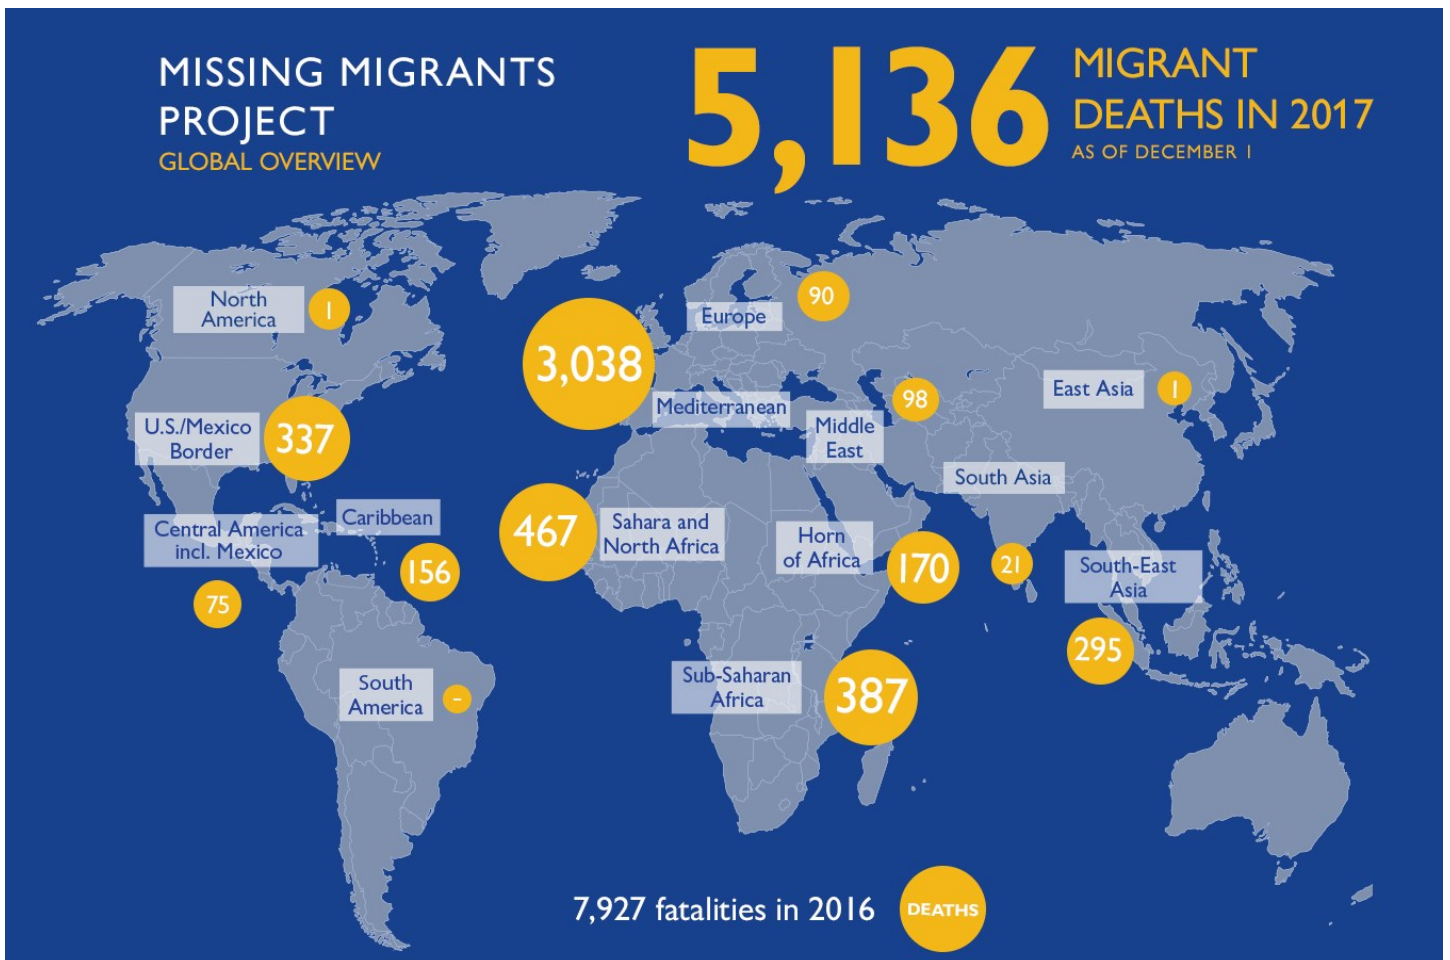

MAIN NATIONALITIES TO GREECE

ARRIVALS FROM 1 JAN TO 29 NOV

DEATHS FROM 1 JAN TO 29 NOV

MAIN NATIONALITIES TO ITALY

FATALITY RATE

*TO 29/11/17

MEDITERRANEAN FATALITIES BY MONTH

2015 2016

MEDITERRANEAN ARRIVALS BY MONTH

2015 2016 2017

Data sets are estimates from IOM, national authorities and media sources. The boundaries and names shown and the designations used on maps do not imply official endorsement or acceptance by IOM.

Missing Migrants Project is a joint initiative of IOM's [Global Migration Data Analysis Centre \(GMDAC\)](#) and Media and Communications Division (MCD)
Back issues of the Mediterranean Update are available: <https://goo.gl/SXcylt>