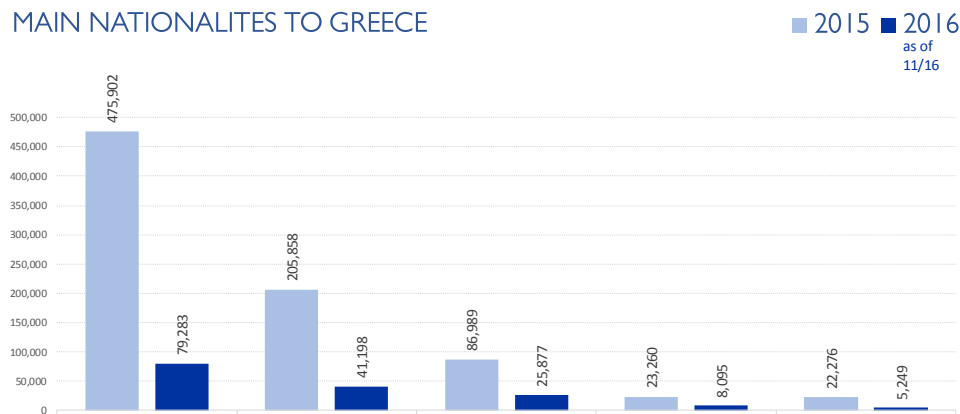

MAIN NATIONALITIES TO GREECE

ARRIVALS FROM 1 JAN TO 29 NOV

DEATHS FROM 1 JAN TO 29 NOV

MAIN NATIONALITIES TO ITALY

FATALITY RATE

*TO 29/11/17

MEDITERRANEAN FATALITIES BY MONTH

2015 2016