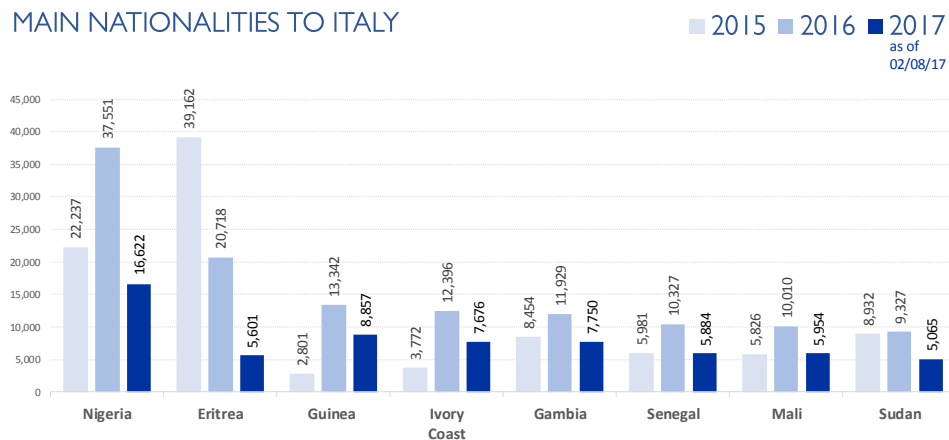

MAIN NATIONALITIES TO GREECE

ARRIVALS FROM 1 JAN TO 29 NOV

DEATHS FROM 1 JAN TO 29 NOV

MAIN NATIONALITIES TO ITALY

FATALITY RATE

*TO 29/11/17

MEDITERRANEAN FATALITIES BY MONTH

2015 2016