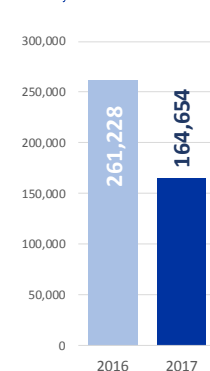

MAIN NATIONALITIES TO GREECE

ARRIVALS FROM 1 JAN TO 29 NOV

DEATHS FROM 1 JAN TO 29 NOV

MAIN NATIONALITIES TO ITALY

FATALITY RATE

*TO 29/11/17

MEDITERRANEAN FATALITIES BY MONTH

2015 2016