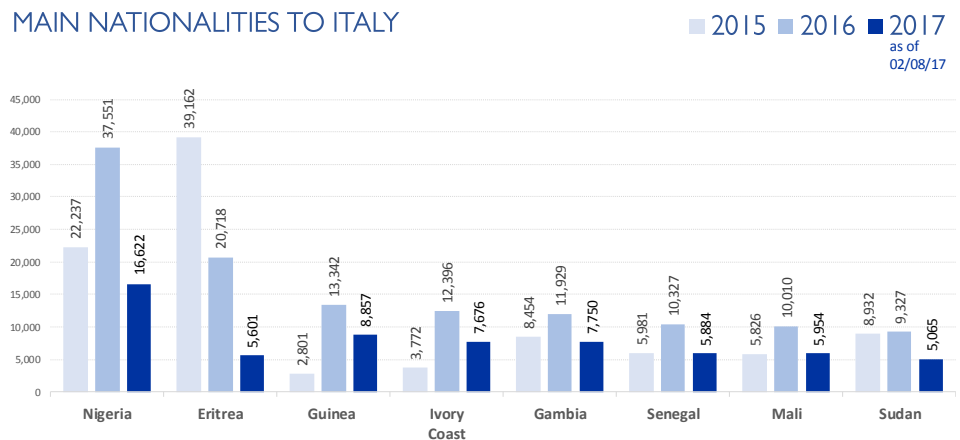

MAIN NATIONALITIES TO GREECE

ARRIVALS FROM 1 JAN TO 12 NOV

DEATHS FROM 1 JAN TO 12 NOV

MAIN NATIONALITIES TO ITALY

FATALITY RATE

*TO 12/11/17

MEDITERRANEAN FATALITIES BY MONTH

2015 2016 2017