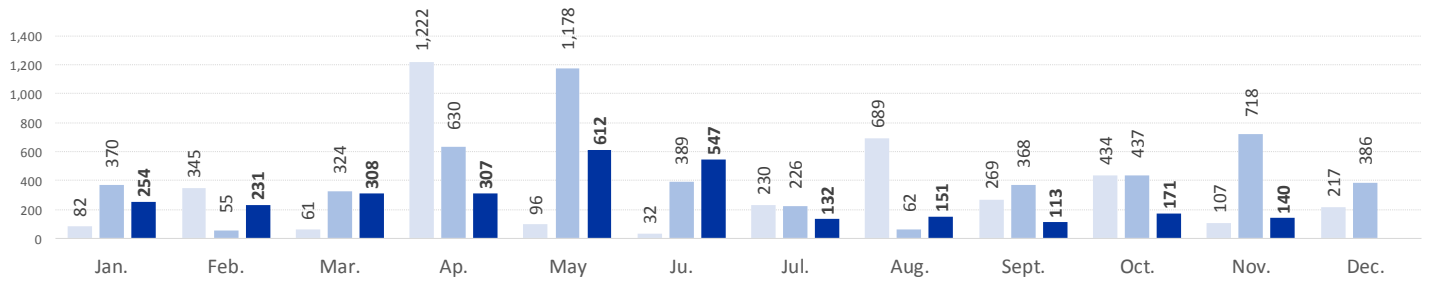

MAIN NATIONALITIES TO GREECE

ARRIVALS FROM 1 JAN TO 12 NOV

DEATHS FROM 1 JAN TO 12 NOV

MAIN NATIONALITIES TO ITALY

FATALITY RATE

*TO 12/11/17

MEDITERRANEAN FATALITIES BY MONTH

2015 2016 2017

MEDITERRANEAN ARRIVALS BY MONTH

2015 2016 2017

Data sets are estimates from IOM, national authorities and media sources. The boundaries and names shown and the designations used on maps do not imply official endorsement or acceptance by IOM.

Missing Migrants Project is a joint initiative of IOM's [Global Migration Data Analysis Centre \(GMDAC\)](#) and Media and Communications Division (MCD)
 Back issues of the Mediterranean Update are available: <https://goo.gl/SXcylt>