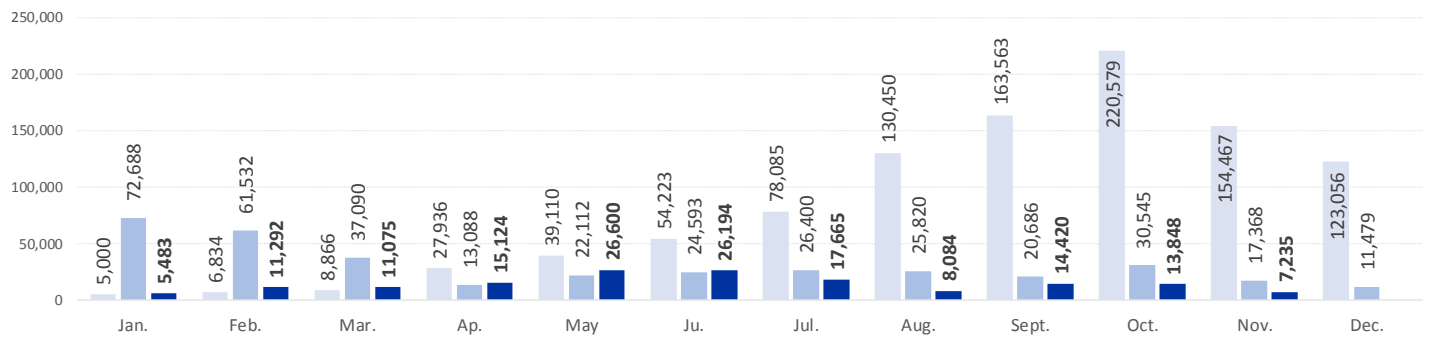

MAIN NATIONALITIES TO GREECE

ARRIVALS FROM 1 JAN TO 12 NOV

DEATHS FROM 1 JAN TO 12 NOV

MAIN NATIONALITIES TO ITALY

FATALITY RATE

*TO 12/11/17

MEDITERRANEAN FATALITIES BY MONTH

2015 2016 2017

MEDITERRANEAN ARRIVALS BY MONTH

2015 2016 2017

Data sets are estimates from IOM, national authorities and media sources. The boundaries and names shown and the designations used on maps do not imply official endorsement or acceptance by IOM.

Missing Migrants Project is a joint initiative of IOM's [Global Migration Data Analysis Centre \(GMDAC\)](#) and Media and Communications Division (MCD)
 Back issues of the Mediterranean Update are available: <https://goo.gl/SXcylt>