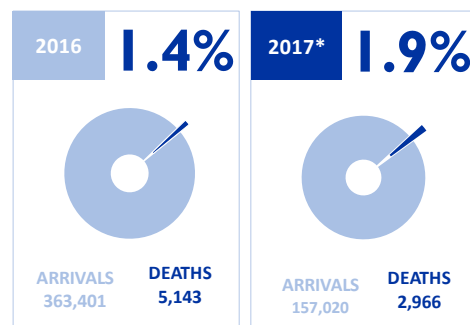

MAIN NATIONALITIES TO GREECE

ARRIVALS FROM 1 JAN TO 12 NOV

DEATHS FROM 1 JAN TO 12 NOV

MAIN NATIONALITIES TO ITALY

FATALITY RATE

*TO 12/11/17

MEDITERRANEAN FATALITIES BY MONTH

2015 2016 2017

MEDITERRANEAN ARRIVALS BY MONTH

2015 2016 2017

Data sets are estimates from IOM, national authorities and media sources. The boundaries and names shown and the designations used on maps do not imply official endorsement or acceptance by IOM.