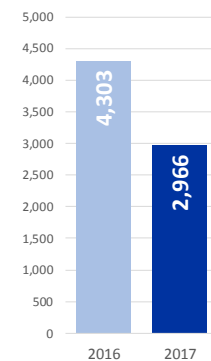

MAIN NATIONALITIES TO GREECE

ARRIVALS FROM 1 JAN TO 12 NOV

DEATHS FROM 1 JAN TO 12 NOV

MAIN NATIONALITIES TO ITALY

FATALITY RATE

*TO 12/11/17

MEDITERRANEAN FATALITIES BY MONTH

2015 2016 2017