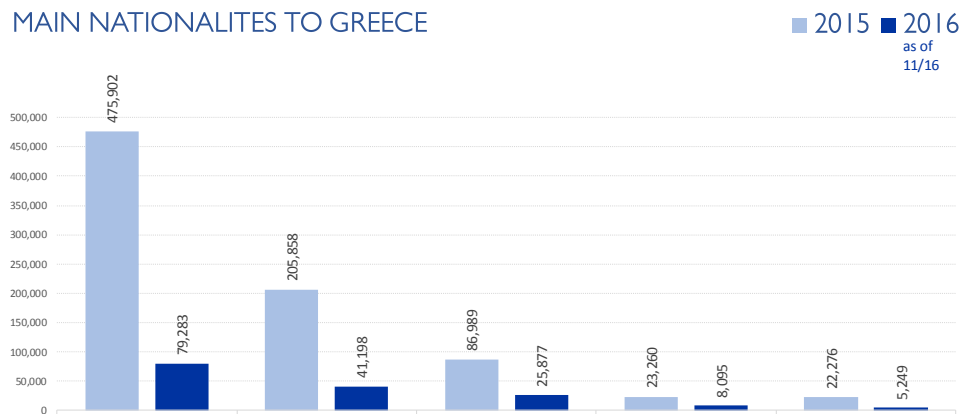

MAIN NATIONALITIES TO GREECE

ARRIVALS FROM 1 JAN TO 12 NOV

DEATHS FROM 1 JAN TO 12 NOV

MAIN NATIONALITIES TO ITALY

FATALITY RATE

*TO 12/11/17

MEDITERRANEAN FATALITIES BY MONTH

2015 2016 2017