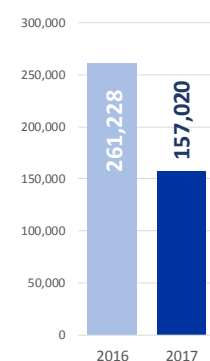

MAIN NATIONALITIES TO GREECE

ARRIVALS FROM 1 JAN TO 12 NOV

DEATHS FROM 1 JAN TO 12 NOV

MAIN NATIONALITIES TO ITALY

FATALITY RATE

*TO 12/11/17

MEDITERRANEAN FATALITIES BY MONTH

2015 2016 2017