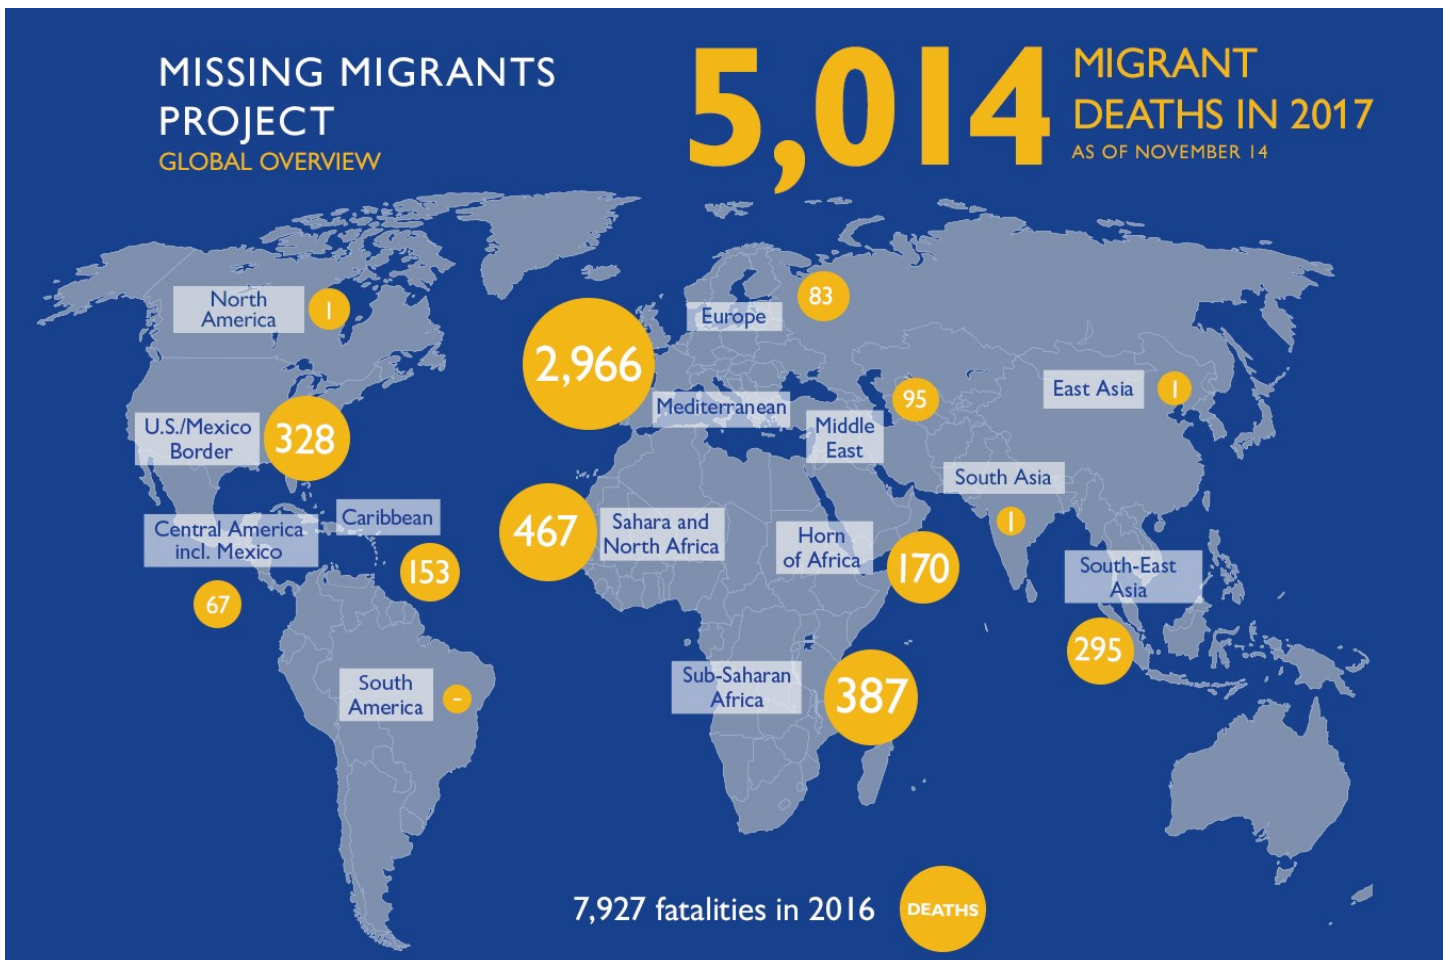

MAIN NATIONALITIES TO GREECE

ARRIVALS FROM 1 JAN TO 12 NOV

DEATHS FROM 1 JAN TO 12 NOV

MAIN NATIONALITIES TO ITALY

FATALITY RATE

*TO 12/11/17

MEDITERRANEAN FATALITIES BY MONTH

2015 2016 2017

MEDITERRANEAN ARRIVALS BY MONTH

2015 2016 2017

Data sets are estimates from IOM, national authorities and media sources. The boundaries and names shown and the designations used on maps do not imply official endorsement or acceptance by IOM.

Missing Migrants Project is a joint initiative of IOM's [Global Migration Data Analysis Centre \(GMDAC\)](#) and Media and Communications Division (MCD)
 Back issues of the Mediterranean Update are available: <https://goo.gl/SXcylt>