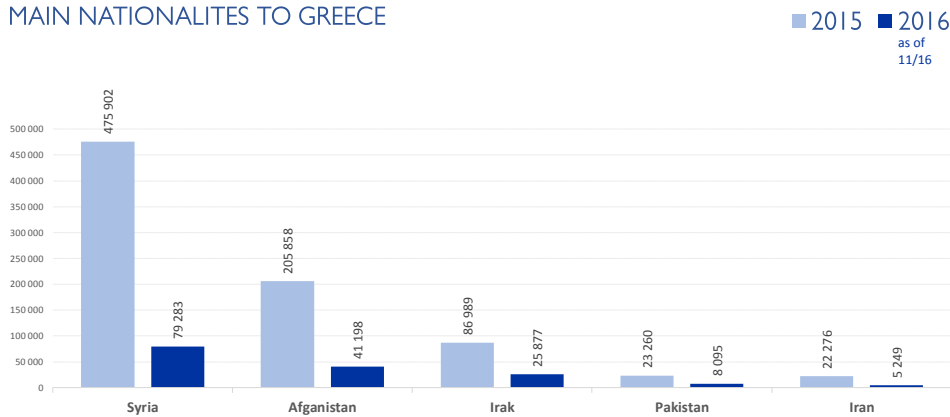

MAIN NATIONALITIES TO GREECE

ARRIVALS FROM 1 JAN TO 08 OCT

DEATHS FROM 1 JAN TO 08 OCT

MAIN NATIONALITIES TO ITALY

FATALITY RATE

*TO 08/01/17

MEDITERRANEAN FATALITIES BY MONTH

2015 2016 2017