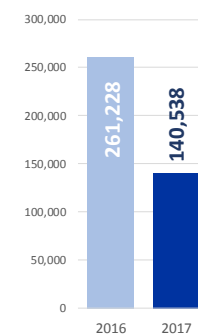

MAIN NATIONALITIES TO GREECE

ARRIVALS FROM 1 JAN TO 08 OCT

DEATHS FROM 1 JAN TO 08 OCT

MAIN NATIONALITIES TO ITALY

FATALITY RATE

*TO 08/01/17

MEDITERRANEAN FATALITIES BY MONTH

2015 2016 2017