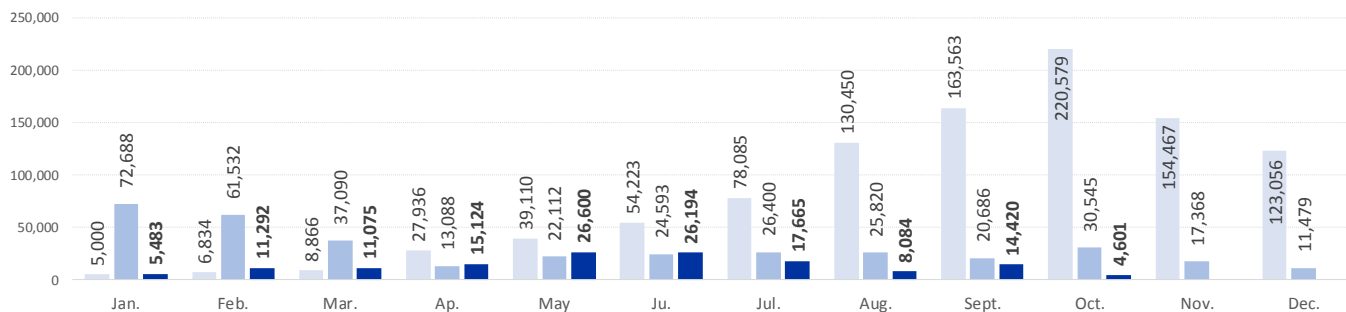

MAIN NATIONALITIES TO GREECE

ARRIVALS FROM 1 JAN TO 08 OCT

DEATHS FROM 1 JAN TO 08 OCT

MAIN NATIONALITIES TO ITALY

FATALITY RATE

*TO 08/01/17

MEDITERRANEAN FATALITIES BY MONTH

2015 2016 2017

MEDITERRANEAN ARRIVALS BY MONTH

2015 2016 2017

Data sets are estimates from IOM, national authorities and media sources. The boundaries and names shown and the designations used on maps do not imply official endorsement or acceptance by IOM.

Missing Migrants Project is a joint initiative of IOM's [Global Migration Data Analysis Centre \(GMDAC\)](#) and Media and Communications Division (MCD). Back issues of the Mediterranean Update are available: <https://goo.gl/SXcylt>