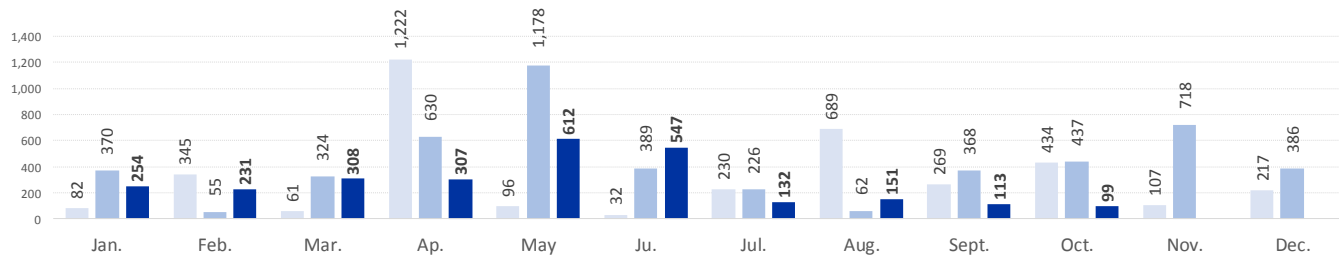

MAIN NATIONALITIES TO GREECE

ARRIVALS FROM 1 JAN TO 08 OCT

DEATHS FROM 1 JAN TO 08 OCT

MAIN NATIONALITIES TO ITALY

FATALITY RATE

*TO 08/01/17

MEDITERRANEAN FATALITIES BY MONTH

2015 2016 2017

MEDITERRANEAN ARRIVALS BY MONTH

2015 2016 2017

Data sets are estimates from IOM, national authorities and media sources. The boundaries and names shown and the designations used on maps do not imply official endorsement or acceptance by IOM.

Missing Migrants Project is a joint initiative of IOM's [Global Migration Data Analysis Centre \(GMDAC\)](#) and Media and Communications Division (MCD). Back issues of the Mediterranean Update are available: <https://goo.gl/SXcylt>