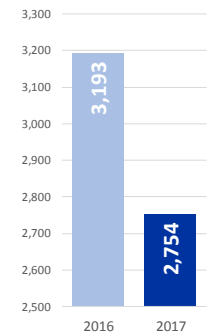

MAIN NATIONALITIES TO GREECE

ARRIVALS FROM 1 JAN TO 08 OCT

DEATHS FROM 1 JAN TO 08 OCT

MAIN NATIONALITIES TO ITALY

FATALITY RATE

*TO 08/01/17

MEDITERRANEAN FATALITIES BY MONTH

2015 2016 2017