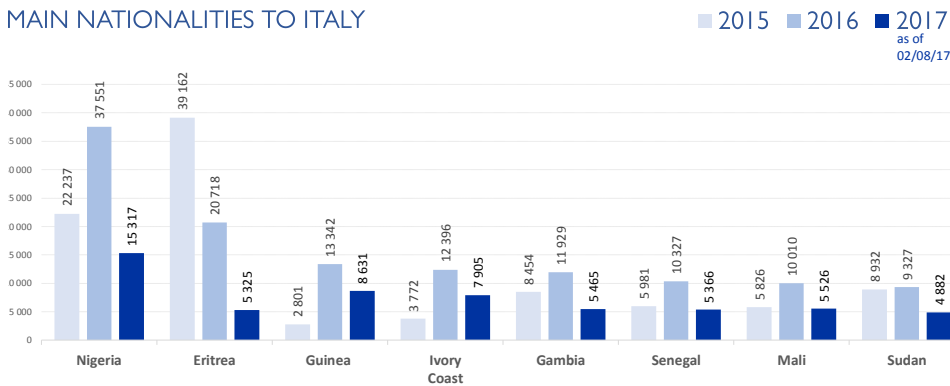

MAIN NATIONALITIES TO GREECE

ARRIVALS FROM 1 JAN TO 08 OCT

DEATHS FROM 1 JAN TO 08 OCT

MAIN NATIONALITIES TO ITALY

FATALITY RATE

*TO 08/01/17

MEDITERRANEAN FATALITIES BY MONTH

2015 2016 2017