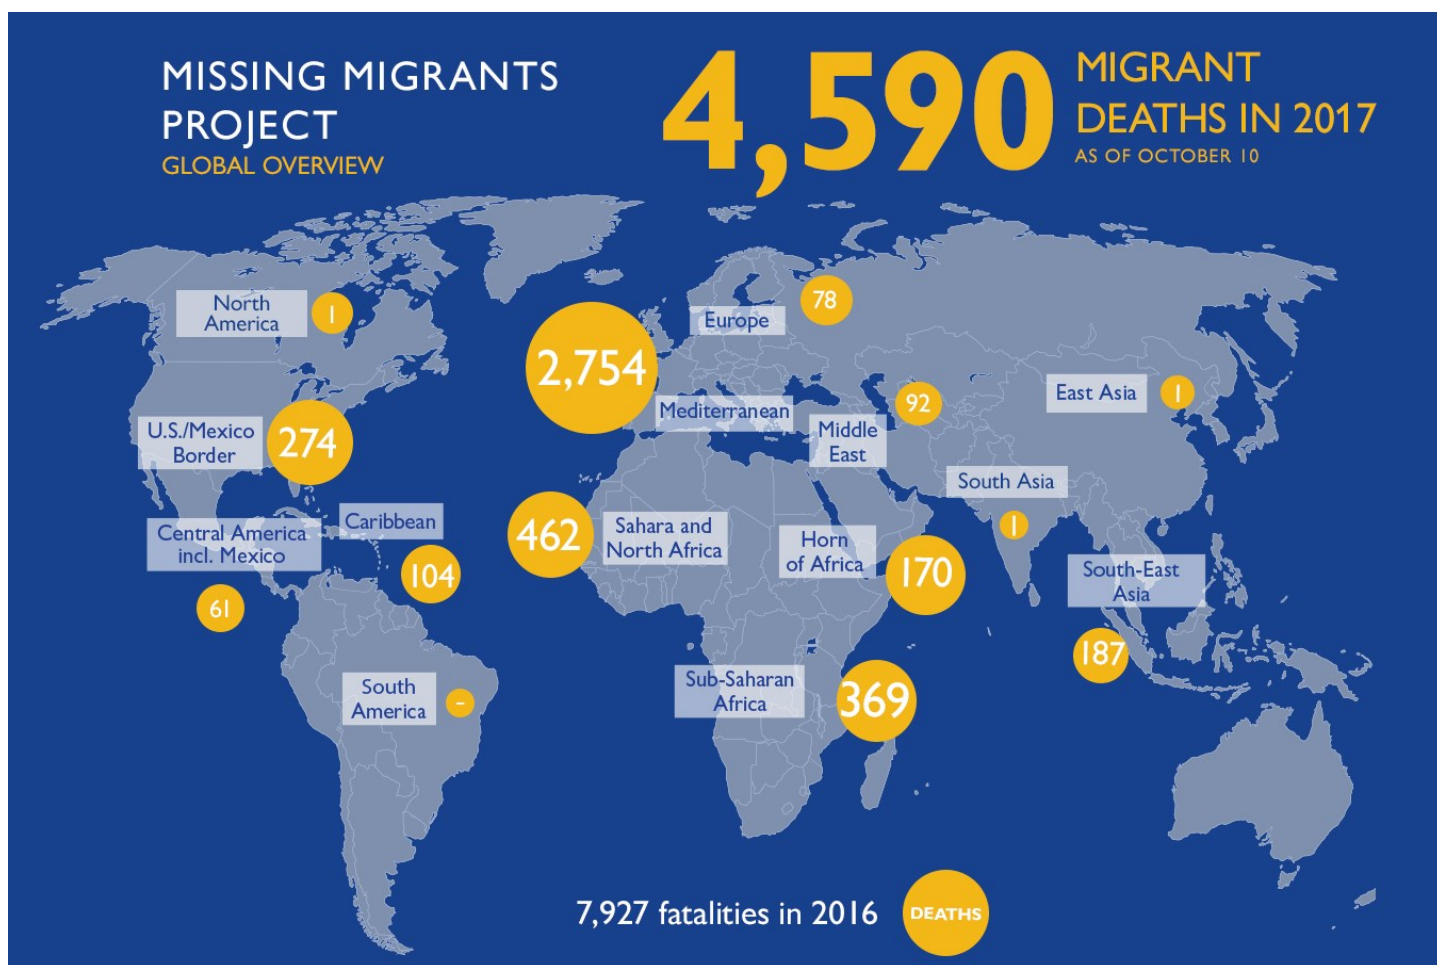

MAIN NATIONALITIES TO GREECE

ARRIVALS FROM 1 JAN TO 08 OCT

DEATHS FROM 1 JAN TO 08 OCT

MAIN NATIONALITIES TO ITALY

FATALITY RATE

*TO 08/01/17

MEDITERRANEAN FATALITIES BY MONTH

2015 2016 2017

MEDITERRANEAN ARRIVALS BY MONTH

2015 2016 2017

Data sets are estimates from IOM, national authorities and media sources. The boundaries and names shown and the designations used on maps do not imply official endorsement or acceptance by IOM.

Missing Migrants Project is a joint initiative of IOM's [Global Migration Data Analysis Centre \(GMDAC\)](#) and Media and Communications Division (MCD). Back issues of the Mediterranean Update are available: <https://goo.gl/SXcylt>