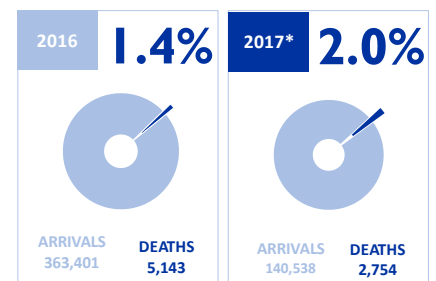

MAIN NATIONALITIES TO GREECE

ARRIVALS FROM 1 JAN TO 08 OCT

DEATHS FROM 1 JAN TO 08 OCT

MAIN NATIONALITIES TO ITALY

FATALITY RATE

*TO 08/01/17

MEDITERRANEAN FATALITIES BY MONTH

2015 2016 2017