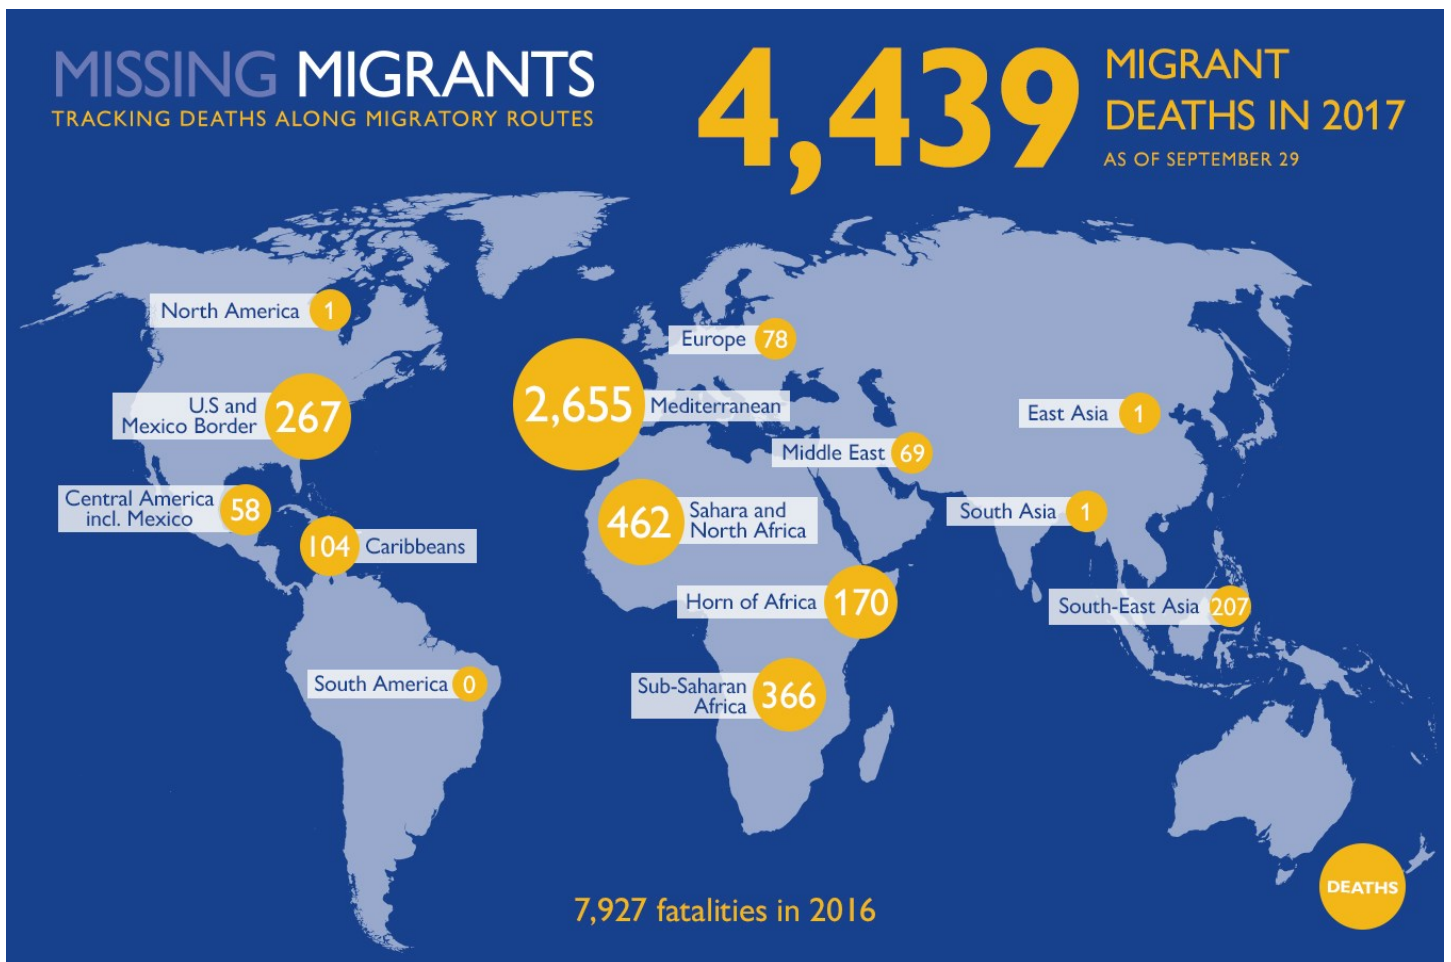

MAIN NATIONALITIES TO GREECE

ARRIVALS

FROM 1 JAN TO 27 SEPT

DEATHS

FROM 1 JAN TO 27 SEPT

MAIN NATIONALITIES TO ITALY

FATALITY RATE

*TO 27/09/17

MEDITERRANEAN FATALITIES BY MONTH

2015 2016 2017

MEDITERRANEAN ARRIVALS BY MONTH

2015 2016 2017

Data sets are estimates from IOM, national authorities and media sources. The boundaries and names shown and the designations used on maps do not imply official endorsement or acceptance by IOM.

Missing Migrants Project is a joint initiative of IOM's [Global Migration Data Analysis Centre \(GMDAC\)](#) and Media and Communications Division (MCD). Back issues of the Mediterranean Update are available: <https://goo.gl/SXcylt>