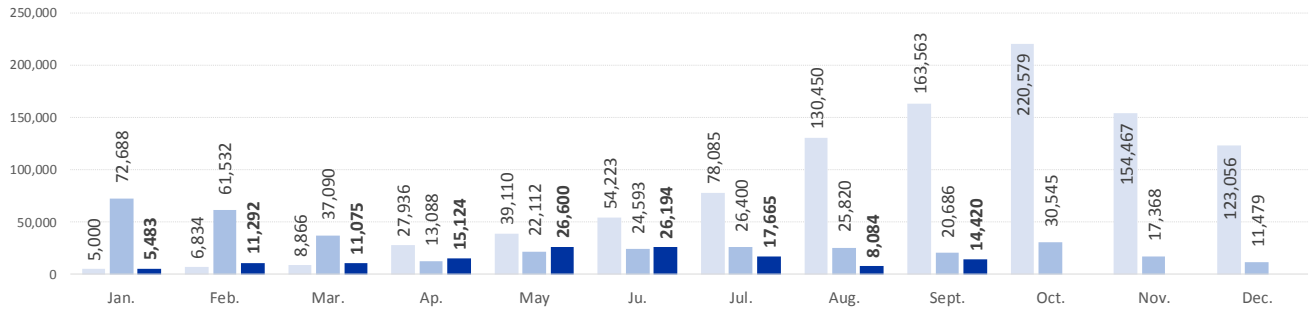

MAIN NATIONALITIES TO GREECE

ARRIVALS

FROM 1 JAN TO 27 SEPT

DEATHS

FROM 1 JAN TO 27 SEPT

MAIN NATIONALITIES TO ITALY

FATALITY RATE

*TO 27/09/17

MEDITERRANEAN FATALITIES BY MONTH

2015 2016 2017

MEDITERRANEAN ARRIVALS BY MONTH

2015 2016 2017

Data sets are estimates from IOM, national authorities and media sources. The boundaries and names shown and the designations used on maps do not imply official endorsement or acceptance by IOM.

Missing Migrants Project is a joint initiative of IOM's [Global Migration Data Analysis Centre \(GMDAC\)](#) and Media and Communications Division (MCD). Back issues of the Mediterranean Update are available: <https://goo.gl/SXcylt>