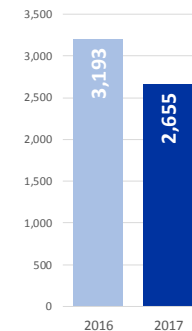

MAIN NATIONALITIES TO GREECE

ARRIVALS

FROM 1 JAN TO 27 SEPT

DEATHS

FROM 1 JAN TO 27 SEPT

MAIN NATIONALITIES TO ITALY

FATALITY RATE

*TO 27/09/17