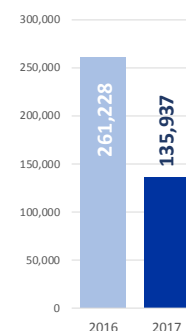

MAIN NATIONALITIES TO GREECE

ARRIVALS

FROM 1 JAN TO 27 SEPT

DEATHS

FROM 1 JAN TO 27 SEPT

MAIN NATIONALITIES TO ITALY

FATALITY RATE

*TO 27/09/17