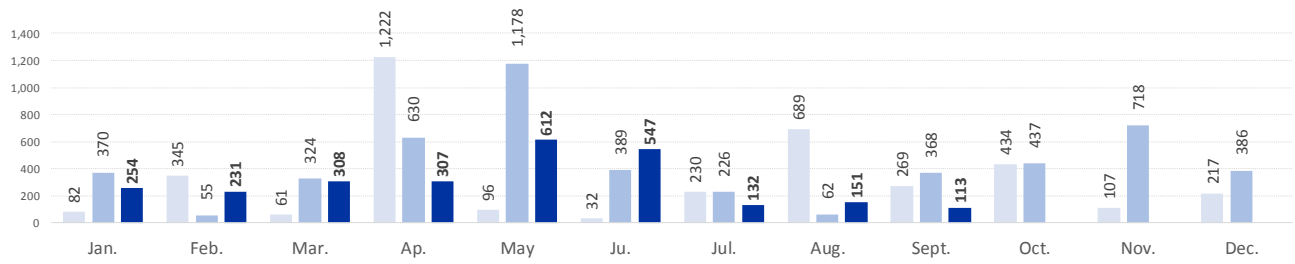

MAIN NATIONALITIES TO GREECE

ARRIVALS

FROM 1 JAN TO 27 SEPT

DEATHS

FROM 1 JAN TO 27 SEPT

MAIN NATIONALITIES TO ITALY

FATALITY RATE

*TO 27/09/17

MEDITERRANEAN FATALITIES BY MONTH

2015 2016 2017

MEDITERRANEAN ARRIVALS BY MONTH

2015 2016 2017

Data sets are estimates from IOM, national authorities and media sources. The boundaries and names shown and the designations used on maps do not imply official endorsement or acceptance by IOM.

Missing Migrants Project is a joint initiative of IOM's [Global Migration Data Analysis Centre \(GMDAC\)](#) and Media and Communications Division (MCD). Back issues of the Mediterranean Update are available: <https://goo.gl/SXcylt>