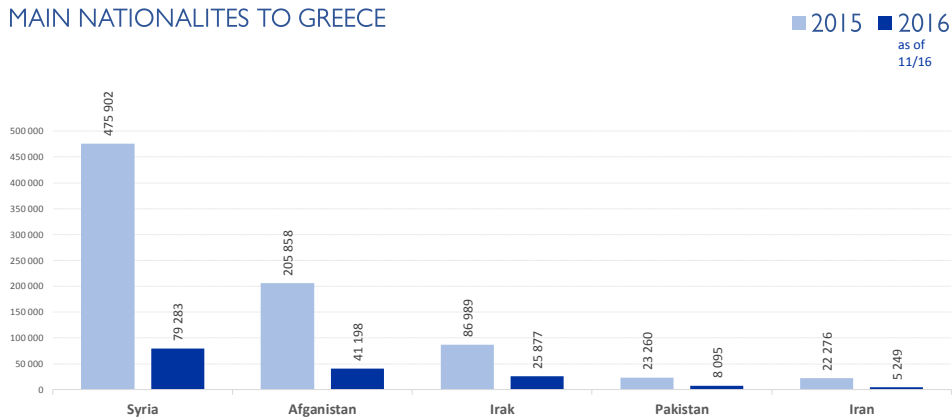

MAIN NATIONALITIES TO GREECE

ARRIVALS

FROM 1 JAN TO 27 SEPT

DEATHS

FROM 1 JAN TO 27 SEPT

MAIN NATIONALITIES TO ITALY

FATALITY RATE

*TO 27/09/17