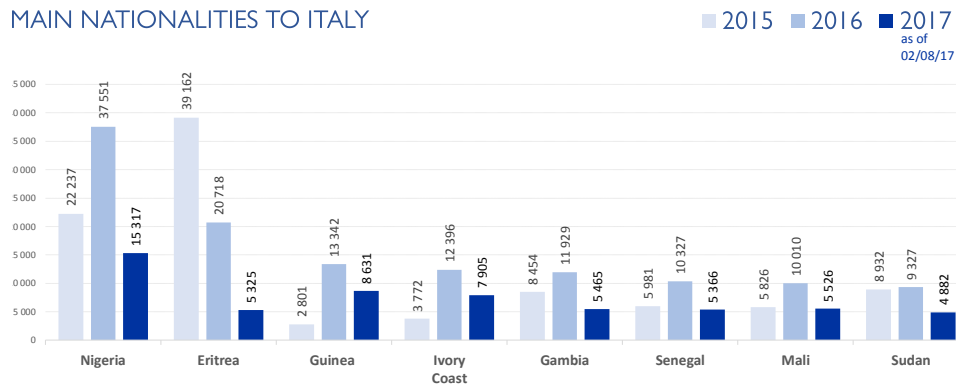

MAIN NATIONALITIES TO GREECE

ARRIVALS

FROM 1 JAN TO 27 SEPT

DEATHS

FROM 1 JAN TO 27 SEPT

MAIN NATIONALITIES TO ITALY

FATALITY RATE

*TO 27/09/17

MEDITERRANEAN FATALITIES BY MONTH

2015 2016 2017

MEDITERRANEAN ARRIVALS BY MONTH

2015 2016 2017

Data sets are estimates from IOM, national authorities and media sources. The boundaries and names shown and the designations used on maps do not imply official endorsement or acceptance by IOM.