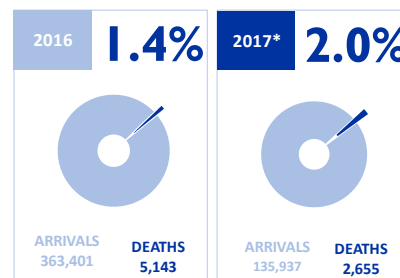

MAIN NATIONALITIES TO GREECE

ARRIVALS

FROM 1 JAN TO 27 SEPT

DEATHS

FROM 1 JAN TO 27 SEPT

MAIN NATIONALITIES TO ITALY

FATALITY RATE

*TO 27/09/17