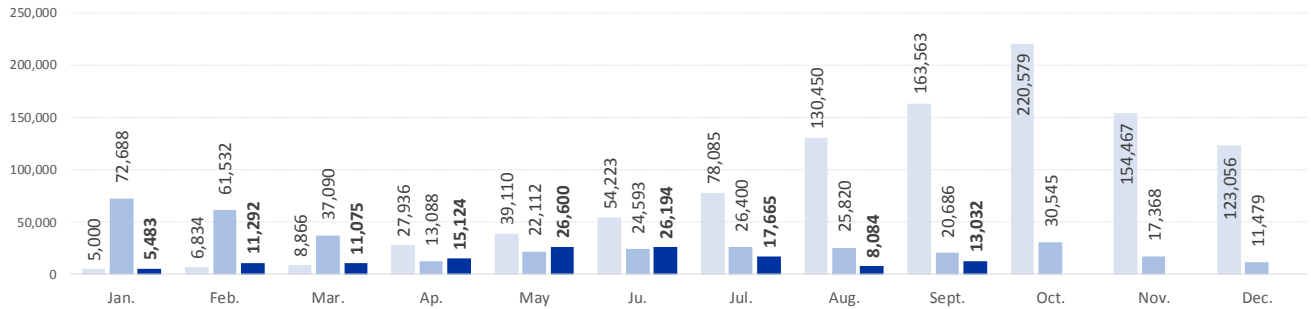

MAIN NATIONALITIES TO GREECE

ARRIVALS FROM 1 JAN TO 24 SEPT

DEATHS FROM 1 JAN TO 24 SEPT

MAIN NATIONALITIES TO ITALY

FATALITY RATE

*TO 24/09/17

MEDITERRANEAN FATALITIES BY MONTH

2015 2016 2017

MEDITERRANEAN ARRIVALS BY MONTH

2015 2016 2017

Data sets are estimates from IOM, national authorities and media sources. The boundaries and names shown and the designations used on maps do not imply official endorsement or acceptance by IOM.

Missing Migrants Project is a joint initiative of IOM's [Global Migration Data Analysis Centre \(GMDAC\)](#) and Media and Communications Division (MCD). Back issues of the Mediterranean Update are available: <https://goo.gl/SXcylt>