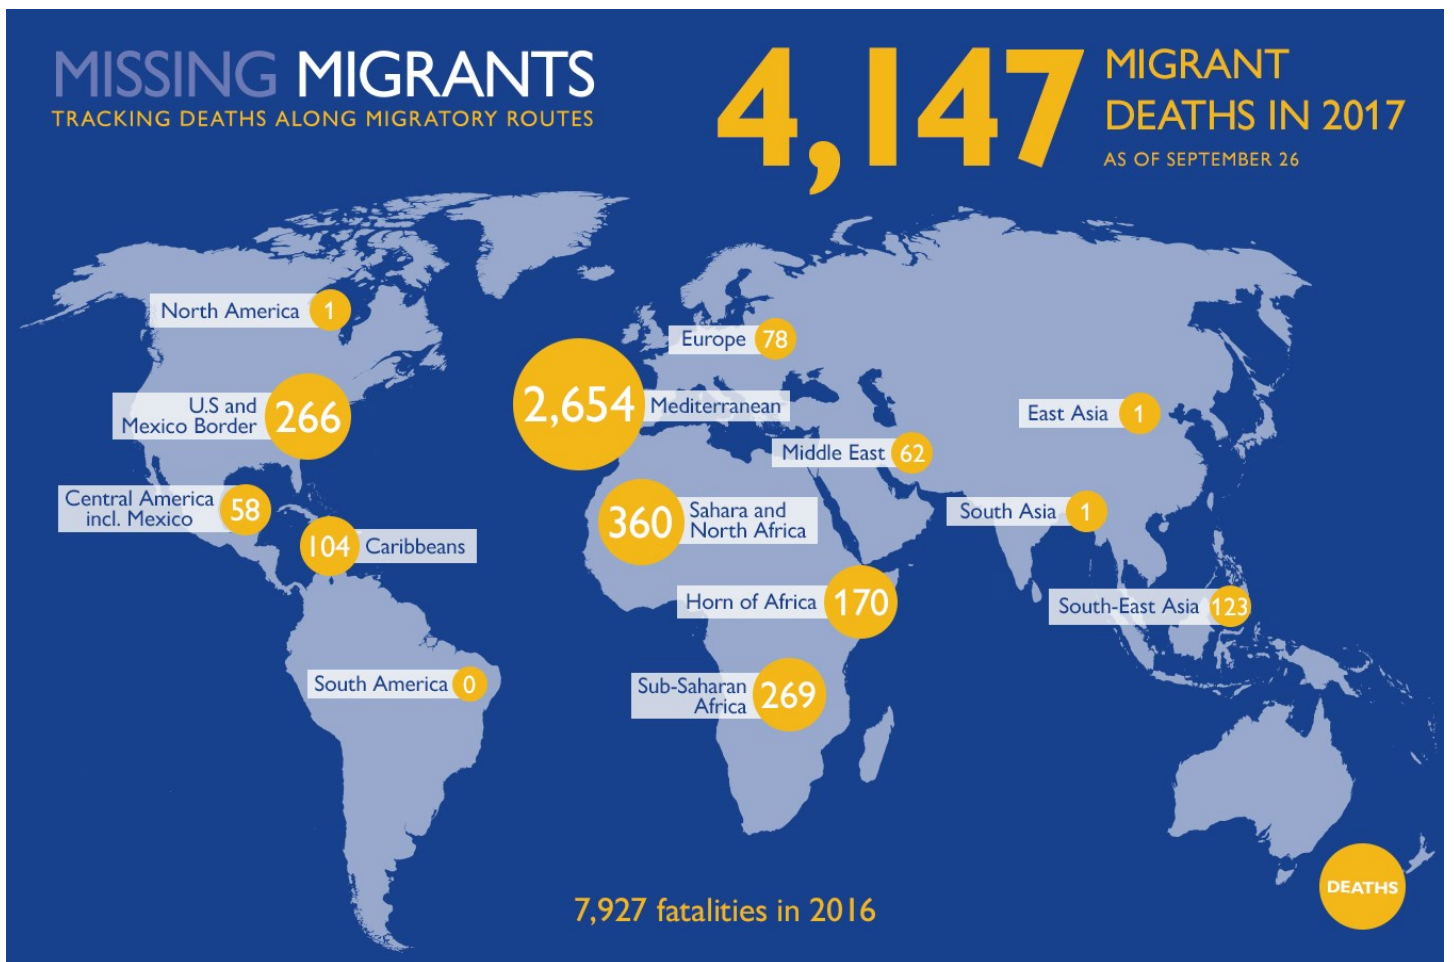

MAIN NATIONALITIES TO GREECE

ARRIVALS FROM 1 JAN TO 24 SEPT

DEATHS FROM 1 JAN TO 24 SEPT

MAIN NATIONALITIES TO ITALY

FATALITY RATE

*TO 24/09/17

MEDITERRANEAN FATALITIES BY MONTH

2015 2016 2017

MEDITERRANEAN ARRIVALS BY MONTH

2015 2016 2017

Data sets are estimates from IOM, national authorities and media sources. The boundaries and names shown and the designations used on maps do not imply official endorsement or acceptance by IOM.

Missing Migrants Project is a joint initiative of IOM's [Global Migration Data Analysis Centre \(GMDAC\)](#) and Media and Communications Division (MCD). Back issues of the Mediterranean Update are available: <https://goo.gl/SXcylt>