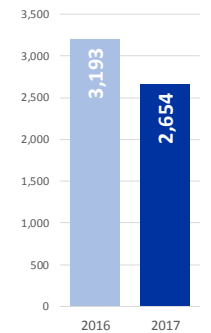

MAIN NATIONALITIES TO GREECE

ARRIVALS FROM 1 JAN TO 24 SEPT

DEATHS FROM 1 JAN TO 24 SEPT

MAIN NATIONALITIES TO ITALY

FATALITY RATE

*TO 24/09/17

MEDITERRANEAN FATALITIES BY MONTH

2015 2016 2017