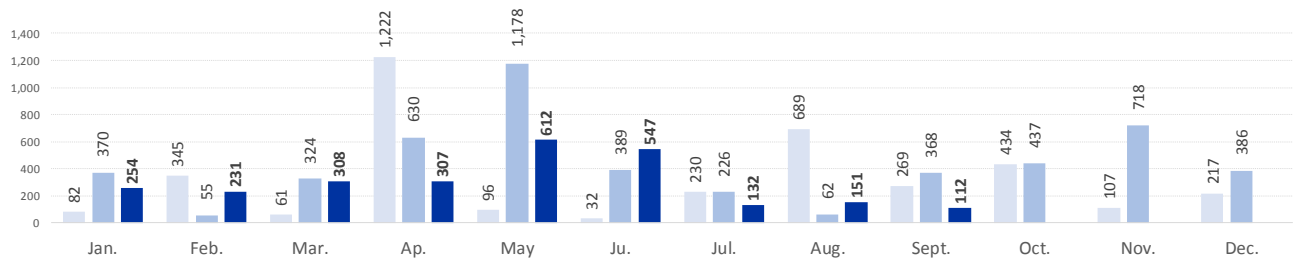

MAIN NATIONALITIES TO GREECE

ARRIVALS FROM 1 JAN TO 24 SEPT

DEATHS FROM 1 JAN TO 24 SEPT

MAIN NATIONALITIES TO ITALY

FATALITY RATE

*TO 24/09/17

MEDITERRANEAN FATALITIES BY MONTH

2015 2016 2017

MEDITERRANEAN ARRIVALS BY MONTH

2015 2016 2017

Data sets are estimates from IOM, national authorities and media sources. The boundaries and names shown and the designations used on maps do not imply official endorsement or acceptance by IOM.

Missing Migrants Project is a joint initiative of IOM's [Global Migration Data Analysis Centre \(GMDAC\)](#) and Media and Communications Division (MCD). Back issues of the Mediterranean Update are available: <https://goo.gl/SXcylt>