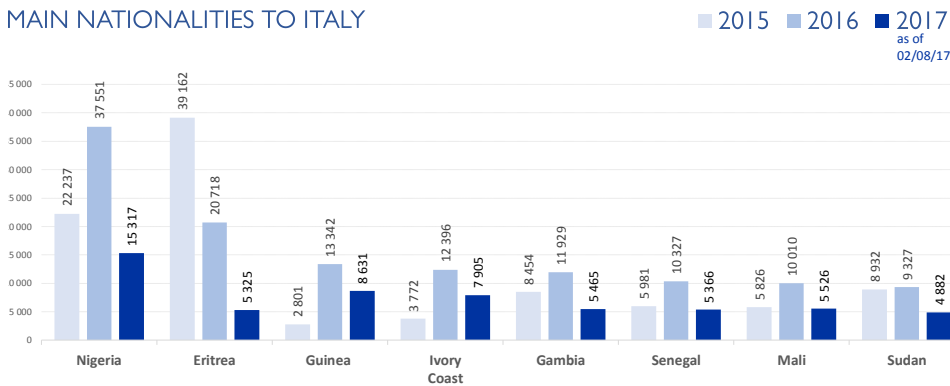

MAIN NATIONALITIES TO GREECE

ARRIVALS FROM 1 JAN TO 24 SEPT

DEATHS FROM 1 JAN TO 24 SEPT

MAIN NATIONALITIES TO ITALY

FATALITY RATE

*TO 24/09/17

MEDITERRANEAN FATALITIES BY MONTH

2015 2016 2017