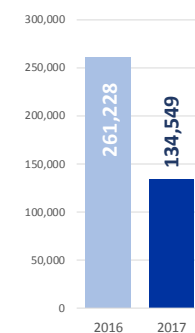

MAIN NATIONALITIES TO GREECE

ARRIVALS FROM 1 JAN TO 24 SEPT

DEATHS FROM 1 JAN TO 24 SEPT

MAIN NATIONALITIES TO ITALY

FATALITY RATE

*TO 24/09/17

MEDITERRANEAN FATALITIES BY MONTH

2015 2016 2017