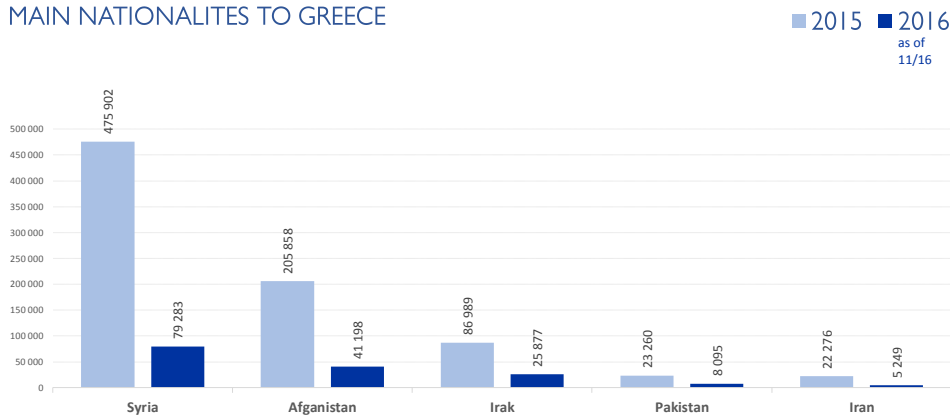

MAIN NATIONALITIES TO GREECE

ARRIVALS FROM 1 JAN TO 24 SEPT

DEATHS FROM 1 JAN TO 24 SEPT

MAIN NATIONALITIES TO ITALY

FATALITY RATE

*TO 24/09/17

MEDITERRANEAN FATALITIES BY MONTH

2015 2016 2017