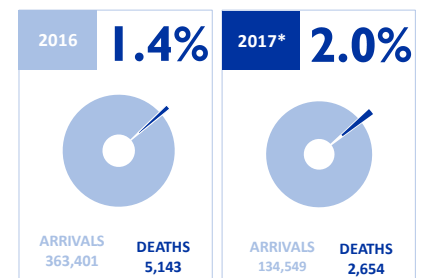

MAIN NATIONALITIES TO GREECE

ARRIVALS FROM 1 JAN TO 24 SEPT

DEATHS FROM 1 JAN TO 24 SEPT

MAIN NATIONALITIES TO ITALY

FATALITY RATE

*TO 24/09/17

MEDITERRANEAN FATALITIES BY MONTH

2015 2016 2017