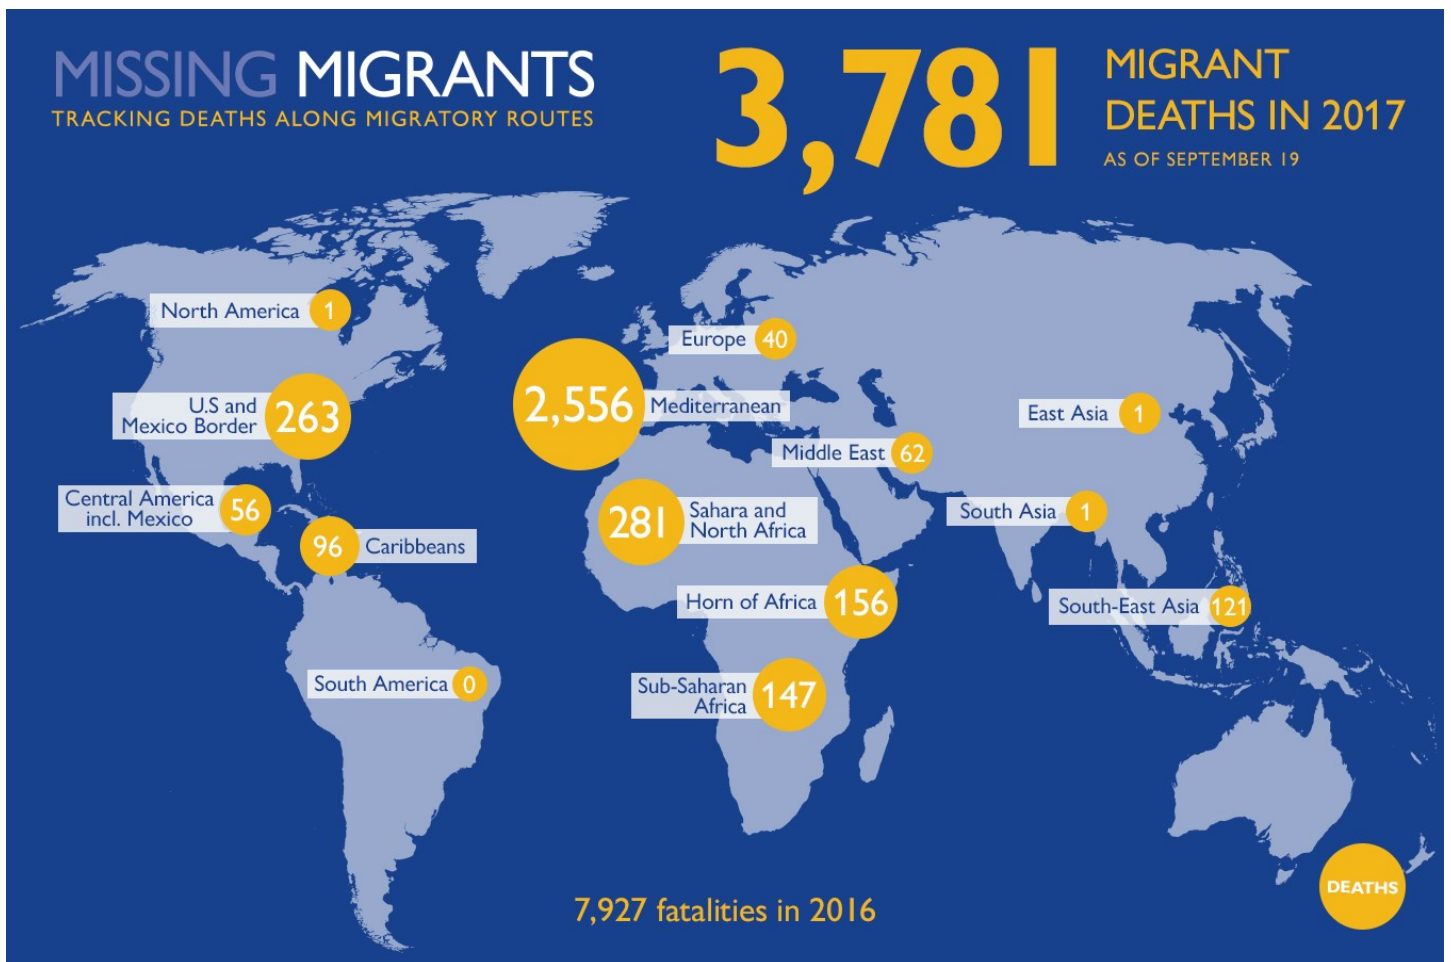

MAIN NATIONALITIES TO GREECE

ARRIVALS FROM 1 JAN TO 17 SEPT

DEATHS FROM 1 JAN TO 17 SEPT

MAIN NATIONALITIES TO ITALY

FATALITY RATE

*TO 17/09/17

MEDITERRANEAN FATALITIES BY MONTH

2015 2016 2017

MEDITERRANEAN ARRIVALS BY MONTH

2015 2016 2017

Data sets are estimates from IOM, national authorities and media sources. The boundaries and names shown and the designations used on maps do not imply official endorsement or acceptance by IOM.

Missing Migrants Project is a joint initiative of IOM's [Global Migration Data Analysis Centre \(GMDAC\)](#) and Media and Communications Division (MCD)
Back issues of the Mediterranean Update are available: <https://goo.gl/SXcylt>