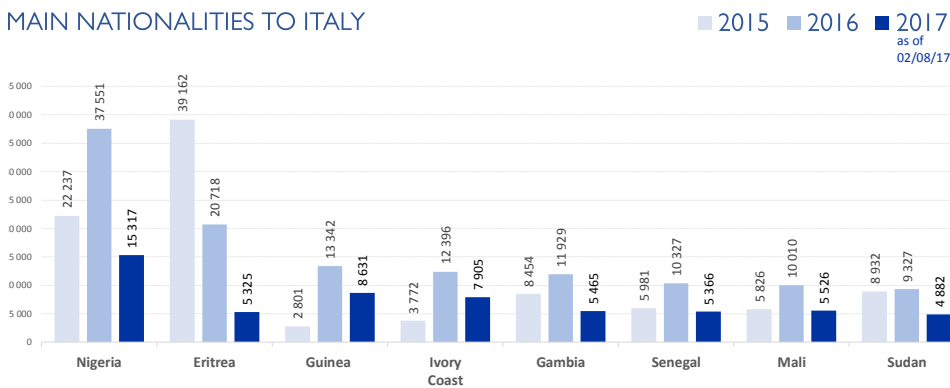

MAIN NATIONALITIES TO GREECE

ARRIVALS FROM 1 JAN TO 17 SEPT

DEATHS FROM 1 JAN TO 17 SEPT

MAIN NATIONALITIES TO ITALY

FATALITY RATE

*TO 17/09/17

MEDITERRANEAN FATALITIES BY MONTH

2015 2016 2017

MEDITERRANEAN ARRIVALS BY MONTH

2015 2016 2017

Data sets are estimates from IOM, national authorities and media sources. The boundaries and names shown and the designations used on maps do not imply official endorsement or acceptance by IOM.