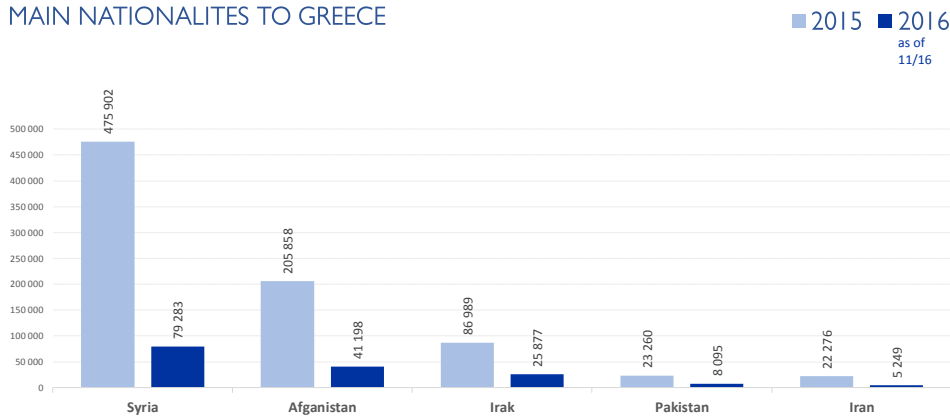

MAIN NATIONALITIES TO GREECE

ARRIVALS FROM 1 JAN TO 17 SEPT

DEATHS FROM 1 JAN TO 17 SEPT

MAIN NATIONALITIES TO ITALY

FATALITY RATE

*TO 17/09/17

MEDITERRANEAN FATALITIES BY MONTH

2015 2016 2017