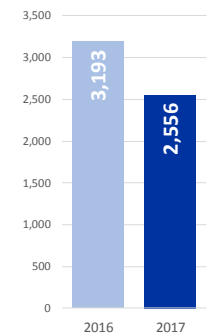

MAIN NATIONALITIES TO GREECE

ARRIVALS FROM 1 JAN TO 17 SEPT

DEATHS FROM 1 JAN TO 17 SEPT

MAIN NATIONALITIES TO ITALY

FATALITY RATE

*TO 17/09/17

MEDITERRANEAN FATALITIES BY MONTH

2015 2016 2017