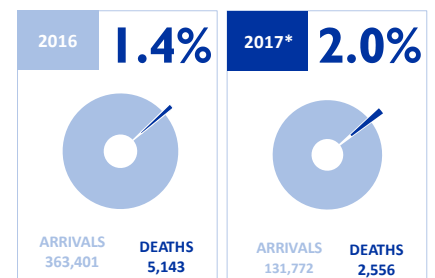

MAIN NATIONALITIES TO GREECE

ARRIVALS FROM 1 JAN TO 17 SEPT

DEATHS FROM 1 JAN TO 17 SEPT

MAIN NATIONALITIES TO ITALY

FATALITY RATE

*TO 17/09/17

MEDITERRANEAN FATALITIES BY MONTH

2015 2016 2017