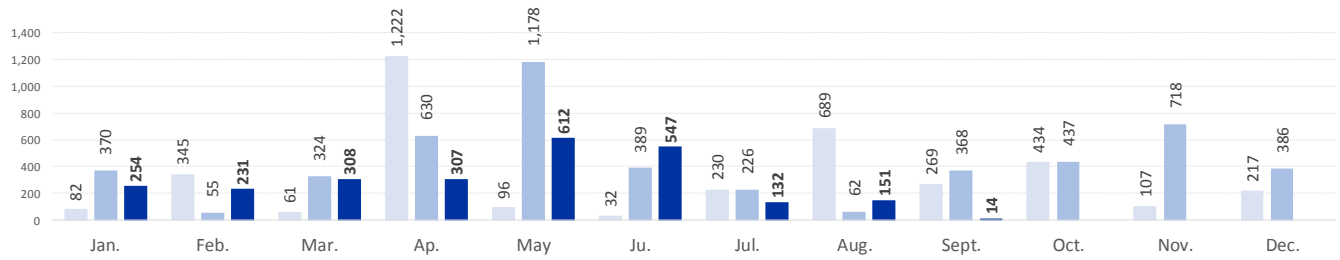

MAIN NATIONALITIES TO GREECE

ARRIVALS FROM 1 JAN TO 17 SEPT

DEATHS FROM 1 JAN TO 17 SEPT

MAIN NATIONALITIES TO ITALY

FATALITY RATE

*TO 17/09/17

MEDITERRANEAN FATALITIES BY MONTH

2015 2016 2017

MEDITERRANEAN ARRIVALS BY MONTH

2015 2016 2017

Data sets are estimates from IOM, national authorities and media sources. The boundaries and names shown and the designations used on maps do not imply official endorsement or acceptance by IOM.

Missing Migrants Project is a joint initiative of IOM's [Global Migration Data Analysis Centre \(GMDAC\)](#) and Media and Communications Division (MCD)
Back issues of the Mediterranean Update are available: <https://goo.gl/SXcylt>