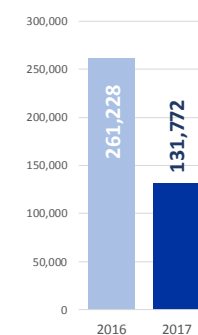

MAIN NATIONALITIES TO GREECE

ARRIVALS FROM 1 JAN TO 17 SEPT

DEATHS FROM 1 JAN TO 17 SEPT

MAIN NATIONALITIES TO ITALY

FATALITY RATE

*TO 17/09/17

MEDITERRANEAN FATALITIES BY MONTH

2015 2016 2017