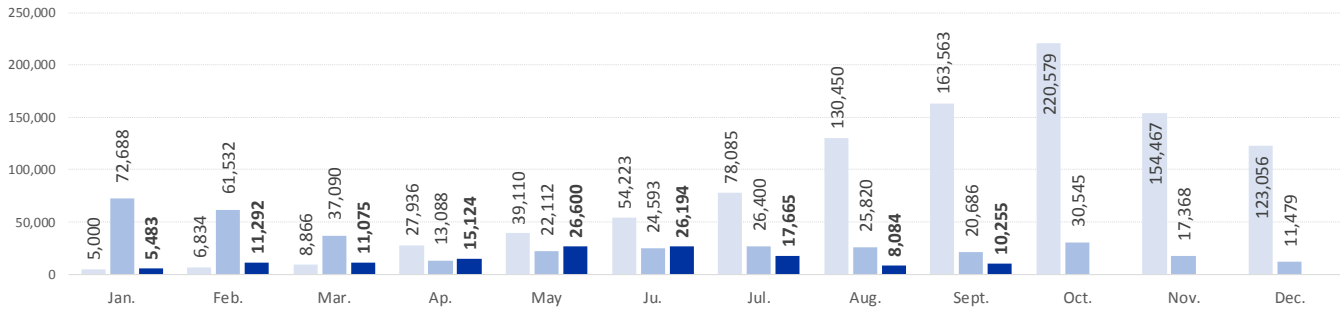

MAIN NATIONALITIES TO GREECE

ARRIVALS FROM 1 JAN TO 17 SEPT

DEATHS FROM 1 JAN TO 17 SEPT

MAIN NATIONALITIES TO ITALY

FATALITY RATE

*TO 17/09/17

MEDITERRANEAN FATALITIES BY MONTH

2015 2016 2017

MEDITERRANEAN ARRIVALS BY MONTH

2015 2016 2017

Data sets are estimates from IOM, national authorities and media sources. The boundaries and names shown and the designations used on maps do not imply official endorsement or acceptance by IOM.

Missing Migrants Project is a joint initiative of IOM's [Global Migration Data Analysis Centre \(GMDAC\)](#) and Media and Communications Division (MCD)
Back issues of the Mediterranean Update are available: <https://goo.gl/SXcylt>