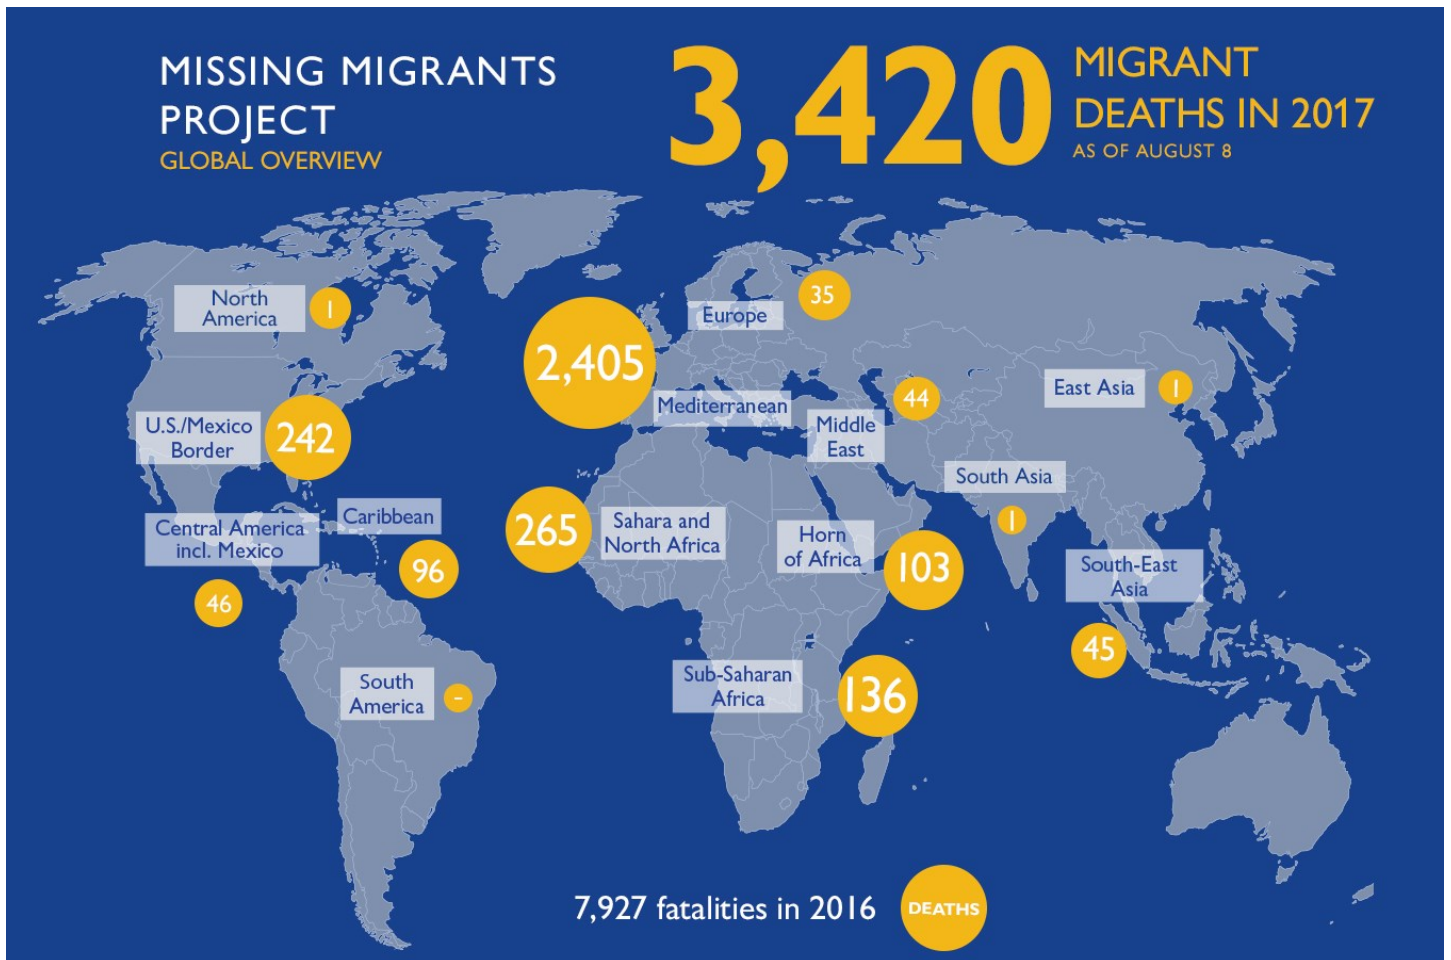

MAIN NATIONALITIES TO GREECE

ARRIVALS FROM 1 JAN TO 6 AUGUST

DEATHS FROM 1 JAN TO 6 AUGUST

MAIN NATIONALITIES TO ITALY

FATALITY RATE

*TO 06/08/17

MEDITERRANEAN FATALITIES BY MONTH

2015 2016 2017

MEDITERRANEAN ARRIVALS BY MONTH

2015 2016 2017

Data sets are estimates from IOM, national authorities and media sources. The boundaries and names shown and the designations used on maps do not imply official endorsement or acceptance by IOM.

Missing Migrants Project is a joint initiative of IOM's Global Migration Data Analysis Centre (GMDAC) and Media and Communications Division (MCD)
Back issues of the Mediterranean Update are available: <https://goo.gl/SXcylt>