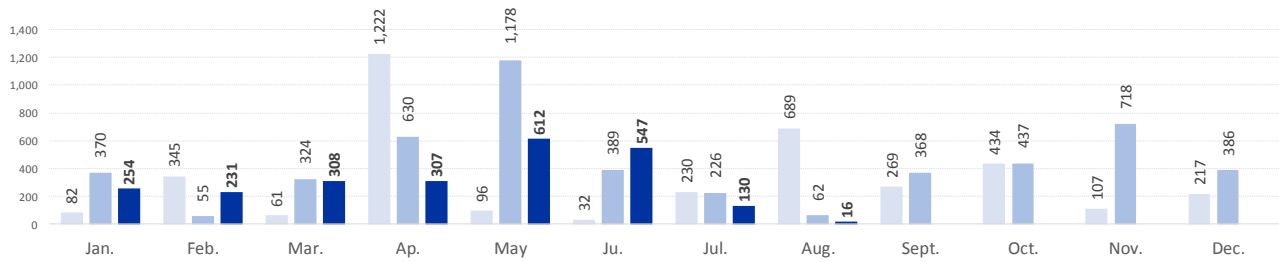

MAIN NATIONALITIES TO GREECE

ARRIVALS FROM 1 JAN TO 6 AUGUST

DEATHS FROM 1 JAN TO 6 AUGUST

MAIN NATIONALITIES TO ITALY

FATALITY RATE

*TO 06/08/17

MEDITERRANEAN FATALITIES BY MONTH

2015 2016 2017

MEDITERRANEAN ARRIVALS BY MONTH

2015 2016 2017

Data sets are estimates from IOM, national authorities and media sources. The boundaries and names shown and the designations used on maps do not imply official endorsement or acceptance by IOM.

Missing Migrants Project is a joint initiative of IOM's Global Migration Data Analysis Centre (GMDAC) and Media and Communications Division (MCD)
Back issues of the Mediterranean Update are available: <https://goo.gl/SXcylt>