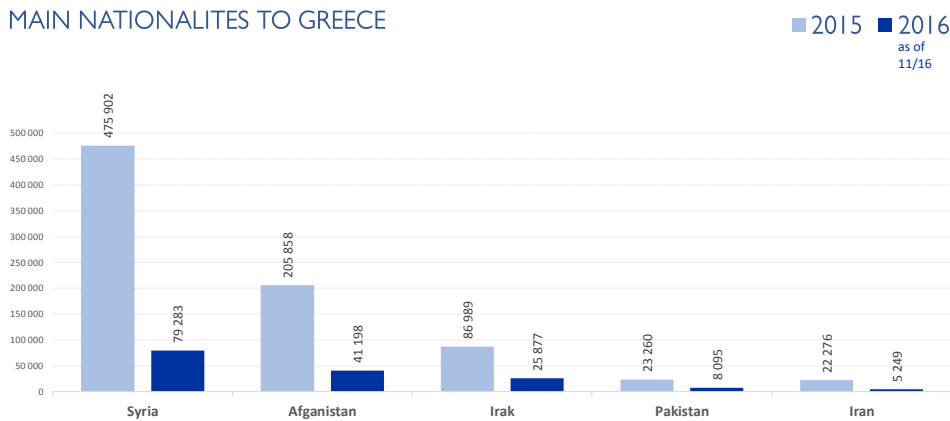

MAIN NATIONALITIES TO GREECE

ARRIVALS FROM 1 JAN TO 6 AUGUST

DEATHS FROM 1 JAN TO 6 AUGUST

MAIN NATIONALITIES TO ITALY

FATALITY RATE

*TO 06/08/17

MEDITERRANEAN FATALITIES BY MONTH

2015 2016 2017