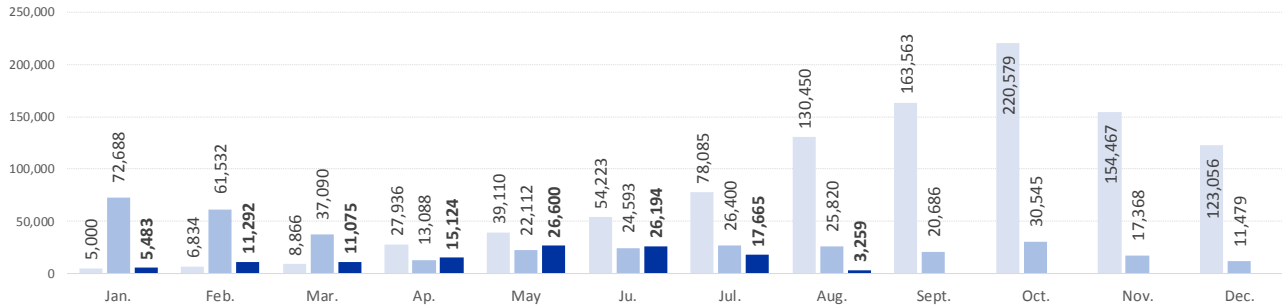

MAIN NATIONALITIES TO GREECE

ARRIVALS FROM 1 JAN TO 6 AUGUST

DEATHS FROM 1 JAN TO 6 AUGUST

MAIN NATIONALITIES TO ITALY

FATALITY RATE

*TO 06/08/17

MEDITERRANEAN FATALITIES BY MONTH

2015 2016 2017

MEDITERRANEAN ARRIVALS BY MONTH

2015 2016 2017

Data sets are estimates from IOM, national authorities and media sources. The boundaries and names shown and the designations used on maps do not imply official endorsement or acceptance by IOM.

Missing Migrants Project is a joint initiative of IOM's Global Migration Data Analysis Centre (GMDAC) and Media and Communications Division (MCD)
Back issues of the Mediterranean Update are available: <https://goo.gl/SXcylt>