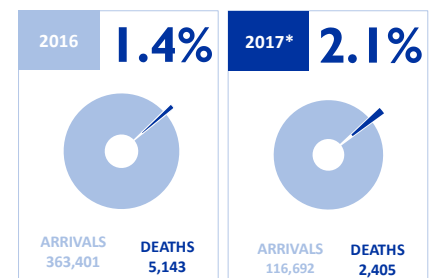

MAIN NATIONALITIES TO GREECE

ARRIVALS FROM 1 JAN TO 6 AUGUST

DEATHS FROM 1 JAN TO 6 AUGUST

MAIN NATIONALITIES TO ITALY

FATALITY RATE

*TO 06/08/17

MEDITERRANEAN FATALITIES BY MONTH

2015 2016 2017

MEDITERRANEAN ARRIVALS BY MONTH

2015 2016 2017

Data sets are estimates from IOM, national authorities and media sources. The boundaries and names shown and the designations used on maps do not imply official endorsement or acceptance by IOM.