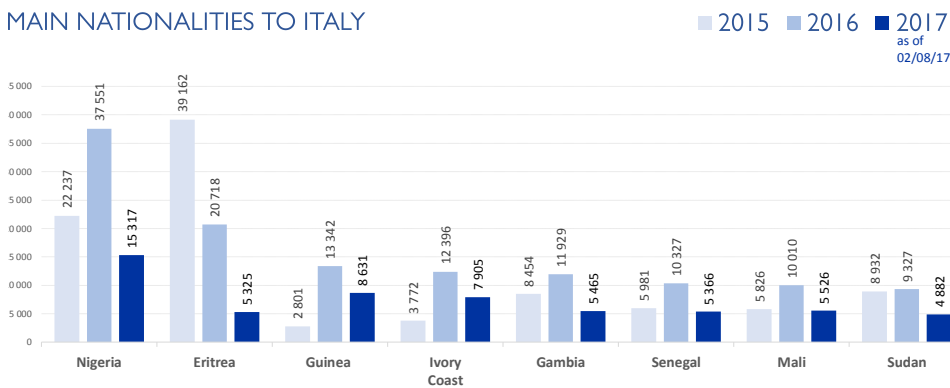

MAIN NATIONALITIES TO GREECE

ARRIVALS FROM 1 JAN TO 6 AUGUST

DEATHS FROM 1 JAN TO 6 AUGUST

MAIN NATIONALITIES TO ITALY

FATALITY RATE

*TO 06/08/17

MEDITERRANEAN FATALITIES BY MONTH

2015 2016 2017

MEDITERRANEAN ARRIVALS BY MONTH

2015 2016 2017

Data sets are estimates from IOM, national authorities and media sources. The boundaries and names shown and the designations used on maps do not imply official endorsement or acceptance by IOM.