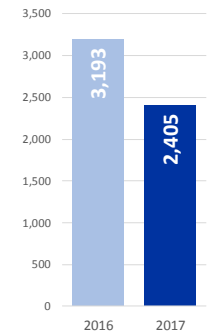

MAIN NATIONALITIES TO GREECE

ARRIVALS FROM 1 JAN TO 6 AUGUST

DEATHS FROM 1 JAN TO 6 AUGUST

MAIN NATIONALITIES TO ITALY

FATALITY RATE

*TO 06/08/17

MEDITERRANEAN FATALITIES BY MONTH

2015 2016 2017