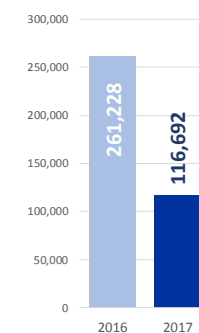

MAIN NATIONALITIES TO GREECE

ARRIVALS FROM 1 JAN TO 6 AUGUST

DEATHS FROM 1 JAN TO 6 AUGUST

MAIN NATIONALITIES TO ITALY

FATALITY RATE

*TO 06/08/17

MEDITERRANEAN FATALITIES BY MONTH

2015 2016 2017