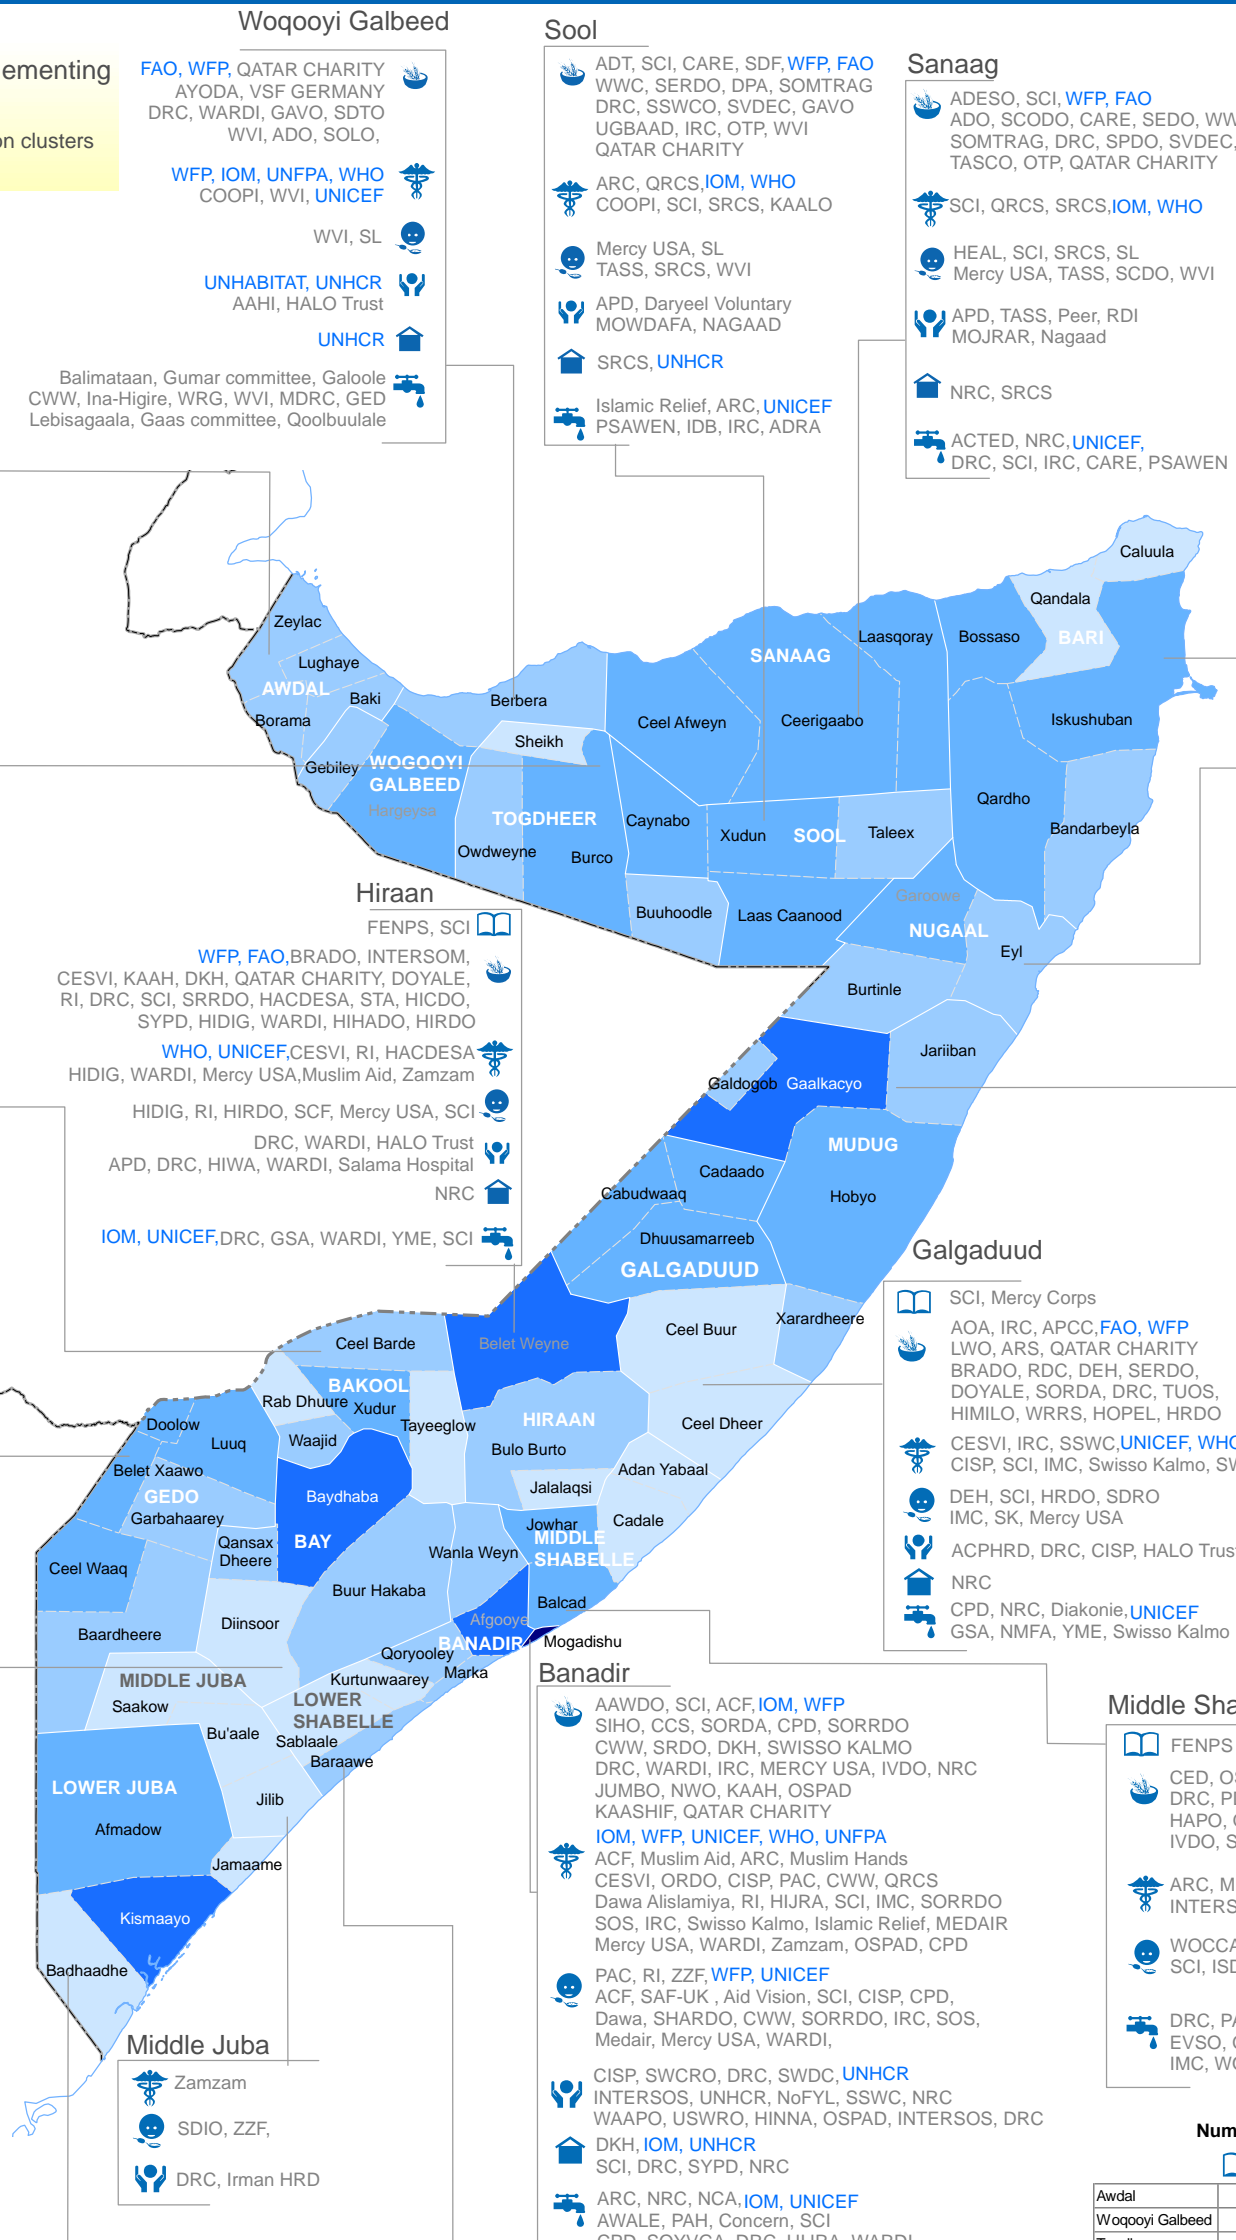

- **Awdal**
  - WFP, FAO, QATAR CHARITY, AYODA, SAYS, CWW, SCI, DRC, WVI, NRC, ADA
  - UNFPA, IOM, UNICEF, WFP COOPI, SCI, WVI, WHO
  - SRCS, WVI, SCI
  - HALO TRUST
  - CARE, Islamic Relief, CWW, WVI, IDB, HEAL
- **Togdheer**
  - WFP, FAO, SCI, DRC, SDF SOBA, GAVO, OTP, WVI
  - QATAR CHARITY, YDA, WWC
  - IOM, WHO, COOPI, Muqal, SCI
  - CEDA, SRCS, SL
  - HPA, WVI, Mercy USA
  - HALO Trust, APD
  - Baahikoob Center, Burao Hospital
  - IOM, ACTED, NRC, WVI, DRC
  - Eastern construction Comp, SDC
- **Bakool**
  - WVI
  - FAO, WFP, MARDO, AOCA
  - QATAR CHARITY, HIDIG, ACF
  - DRC, TAADO, EPHCO, WVI
  - WHO, UNICEF, ACF, ARD, GFTB
  - HIDIG, MARDO, Muslim Aid
  - SCI, WHC, SAMA, GREDO
  - ACF, ARD, MARDO, SOVA
  - GREDO, HIDIG, WVI
  - SCWRW, SOWMAC, DRC, MAG
  - APD, USWRO, DREDO, SCWRD
  - UNICEF, ACF, WVI, GRRN
- **Gedo**
  - NCA
  - WFP, EPAG, NAPAD, ACTED, NCA
  - CODHNET, NRC, COOPI, SADO, WVI
  - CWW, VSF GERMANY, DRC, VSF-Suisse
  - IOM, WHO, UNICEF, Muslim Aid, RI, GFTB
  - Trocaire, HDC, WVI, Mercy USA, AMA
  - UNICEF, AMA-DA, SOVA, CEDA, SRDA, WVI
  - EDRO, TROCAIRE, GEWDO, HIRDA, RAAS
  - UNHCR, DRC, JMAN
  - USWRO, MAG, SEDHURO, NRC
  - FOAID, CODHNET, SORDES
  - DRC, SYDF, NRC, WVI
  - UNICEF, IOM, ACTED, ArcheNova, NCA
  - Life line GedoASEP, NRC, Concern
  - SADO, COOPI, SHRA, DRC, SRDA, WVI
- **Bay**
  - BREC, FENPS, INTERSOS
  - IOM, FAO, WFP, HARDO, PASOS
  - NRC, ACTED, CWW, QATAR CHARITY
  - CDI, SARD, COOPI, SCI, SIDO, DRC
  - SRDO, SYPD, HIDIG, INTERSOS
  - UNICEF, WHO, ALDA, HIDIG, BHDC, RDI
  - BMO, WVI, SAMA, BRF, DMO, SCI
  - BTSC, SOS, CCC, Swisso Kalmo, CMHCC
  - BTSC, SOS-CV, DMO, URRO
  - GREDO, WVI, SAMA, SCI
  - UNHCR, DRC, SCWRW, NRC INTERSOS
  - SOWMAC, MAG, SWDCSOS, INTERSOS, IPDO
  - SAMA, SCWRW, IRMAN, KANAVA, IHRO, DMO
  - UNHCR, NRC, WVI, SYPD
  - UNICEF, ACTED, WVI, Concern, PASOS
  - COOPI, SYPD, SADO, CRS, SCI, DEVCO
  - SOYVGA, GREDO, Swisso Kalmo, GRRN
  - SYPD, INTERSOS, NRC
- **Lower Juba**
  - SAF, INTERSOM, IOM, FAO, WFP, ACTED, ADESO, MERCYCORPS, CARE, NRC, DRC, SADO, SI, SIF, WRRS, Southern Aid
  - ARC, PAC, WRRS, WHO, IOM, UNICEF
  - FSA, SAF UK, SAHDA, Juba Foundation, SCI, MEDAIR, Somali Aid, Muslim Aid, Muslim Hands,
  - SCI, HIMFO, SAF-UK, IOM
  - Southern Aid, WASDA, PAC, WRRS,
  - ACPHRD, MAG, DRC, CEDA
  - NRC, JMAN, SEDHUROAPD, SWSO, WRR, Motherland Somalia, ARC, SRCS, CEDA,
  - ARC, NRC, DRC, IOM, UNHCR, SADO, WRRS, Mercy Corps
  - ACTED, SFH, IOM, UNICEF, UNHCR
  - ARC, SGJCARE, SI, SIFFreshWater project Intl
  - NRC, Warzone Initiative, SADO, DRC

- **Sool**
  - ADT, SCI, CARE, SDF, WFP, FAO
  - WWC, SERDO, DPA, SOMTRAG
  - DRC, SSWCO, SVDEC, GAVO
  - UGBAAD, IRC, OTP, WVI
  - QATAR CHARITY
  - ARC, QRCS, IOM, WHO
  - COOPI, SCI, SRCS, KAALO
  - Mercy USA, SL
  - TASS, SRCS, WVI
  - APD, Daryeel Voluntary
  - MOWDAFA, NAGAAD
  - SRCS, UNHCR
  - Islamic Relief, ARC, UNICEF
  - PSAWEN, IDB, IRC, ADRA
- **Sanaag**
  - ADESO, SCI, WFP, FAO
  - ADO, SCODO, CARE, SEDO, WWC
  - SOMTRAG, DRC, SPDO, SVDEC, IRC
  - TASCO, OTP, QATAR CHARITY
  - SCI, QRCS, SRCS, IOM, WHO
  - HEAL, SCI, SRCS, SL
  - Mercy USA, TASS, SCDO, WVI
  - APD, TASS, Peer, RDI
  - MOJRAR, Nagaad
  - NRC, SRCS
  - ACTED, NRC, UNICEF, DRC, SCI, IRC, CARE, PSAWEN
- **Bari**
  - SCI, RI
  - ACDC, PRDO, CARE, WFP, FAO
  - PSA, DRC, QATAR CHARITY, SCI, HADO, SHILCON, IRC, NRC, PDO
  - GRT, SCI, SRCS, IOM
  - CARE, SCI, HAADO, SRCS, ISDF, WVI, MDM
  - ASAL, NRC, TASS, SAMOFAL, UNHCR
  - RDI, WAWA, TIDES, Care international, DRC CARE, SREC, DRC, TASS, GRT
  - CARE, UNHCR
  - SRCS, SRCS, SCI
  - CARE, PSAWEN, UNICEF
  - DRC, SCI, IRC, SHILCON, NRC
- **Nugaal**
  - WVI, SCI, RI,
  - ACF, NRC, DPA, WFP, FAO
  - SAACOM, SWA, IRC, KDO, WVI
  - GRT, SRCS, IOM, UNICEF, WHO
  - QRCS, SAF UK, WRRS, WVI
  - SCI, WVI, SRCS
  - ASAL, SCI, TASS, UNHCR, UNHABITAT
  - YPEER, RDI, TIDES, TASS, IRC, NRC
  - Daryeel Voluntary women organisation, MOWDAFA, GRT,
  - NRC, UNHCR
  - ACF, PSAWEN, UNICEF, IRC, KAALO, WVI, NRC
- **Mudug**
  - Mercy Corps
  - DEH, KDO, ADESO, GMF, FAO, WFP
  - MERCY USA, ARS, QATAR CHARITY
  - CESVI, RAWA, DEH, SDO, DRC, SDRO
  - DRDO, SORDA, SOSDA, GVC, WVI, IRC
  - CESVI, UNFPA, UNHCR, UNICEF
  - SCI, CISP, SOBACO, GMF, SRCS
  - IMC, IRC, MDO, SAF UK, Mercy USA
  - CESVI, SDRA
  - DEH, SDRO, IMC, SDO
  - Mercy USA, SRCS, RAWA
  - CESVI, RI, CISP, SBACO, UNHCR, DRC, TASS, GECPD, GRT, NRC, MPHDO
  - NRC, SCI, WVI, UNHCR
  - CPD, SCI, GSA, UNICEF, IMC, WVI, IRC, YME, PSAWEN
- **Galgaduud**
  - SCI, Mercy Corps
  - AOA, IRC, APCC, FAO, WFP
  - LWO, ARS, QATAR CHARITY
  - BRADO, RDC, DEH, SERDO, DOYALE, SORDA, DRC, TUOS, HIMILO, WRRS, HOPEL, HRDO
  - CESVI, IRC, SSWC, UNICEF, WHO
  - CISP, SCI, IMC, Swisso Kalmo, SWACEDA
  - DEH, SCI, HRDO, SDRO
  - IMC, SK, Mercy USA
  - ACPHRD, DRC, CISP, HALO Trust
  - NRC
  - CPD, NRC, Diakonien, UNICEF
  - GSA, NMFA, YME, Swisso Kalmo
- **Banadir**
  - AAWDO, SCI, ACF, IOM, WFP
  - SIHO, CCS, SORDA, CPD, SORRDO
  - CWW, SRDO, DKH, SWISSO KALMO
  - DRC, WARDI, IRC, MERCY USA, IVDO, NRC
  - JUMBO, NWO, KAAH, OSPAD
  - KAASHIF, QATAR CHARITY
  - IOM, WFP, UNICEF, WHO, UNFPA
  - ACF, Muslim Aid, ARC, Muslim Hands
  - CESVI, ORDO, CISP, PAC, CWW, QRCS
  - Dawa Alislamiya, RI, HIJRA, SCI, IMC, SORRDO
  - SOS, IRC, Swisso Kalmo, Islamic Relief, MEDAIR
  - Mercy USA, WARDI, Zamzam, OSPAD, CPD
  - PAC, RI, ZZP, WFP, UNICEF
  - ACF, SAF-UK, Aid Vision, SCI, CISP, CPD, Dawa, SHARCO, CWW, SORRDO, IRC, SOS, Medair, Mercy USA, WARDI,
  - CISP, SWCRO, DRC, SWDC, UNHCR
  - INTEROS, UNHCR, NoFYL, SSWC, NRC
  - WAAPO, USWRO, HINNA, OSPAD, INTERSOS, DRC
  - DKH, IOM, UNHCR
  - SCI, DRC, SYPD, NRC
  - ARC, NRC, NCA, IOM, UNICEF
  - AWALE, PAH, Concern, SCI
  - CPD, SOYVGA, DRC, HIJRA, WARDI
  - HINNA, YouthLink Somalia
- **Middle Shabelle**
  - FENPS
  - CED, OSPAD, WFP, FAO
  - DRC, PDA, QATAR CHARITY
  - HAPO, QRCS, INTERSOM, SORRDO
  - IVDO, SRDO, LWO, ORDO, WOCCA
  - ARC, MEDAIR, IMC, QRCS, UNICEF, WHO
  - INTEROS, Zamzam, Islamic Relief
  - WOCCA, HEAL, ZZP, INTERSOS, SCI, ISDF, SHARDO, WFP
  - DRC, PAH, IOM, UNICEF, EVSO, GSA, WOCCA
  - IMC, WOCOS, YME