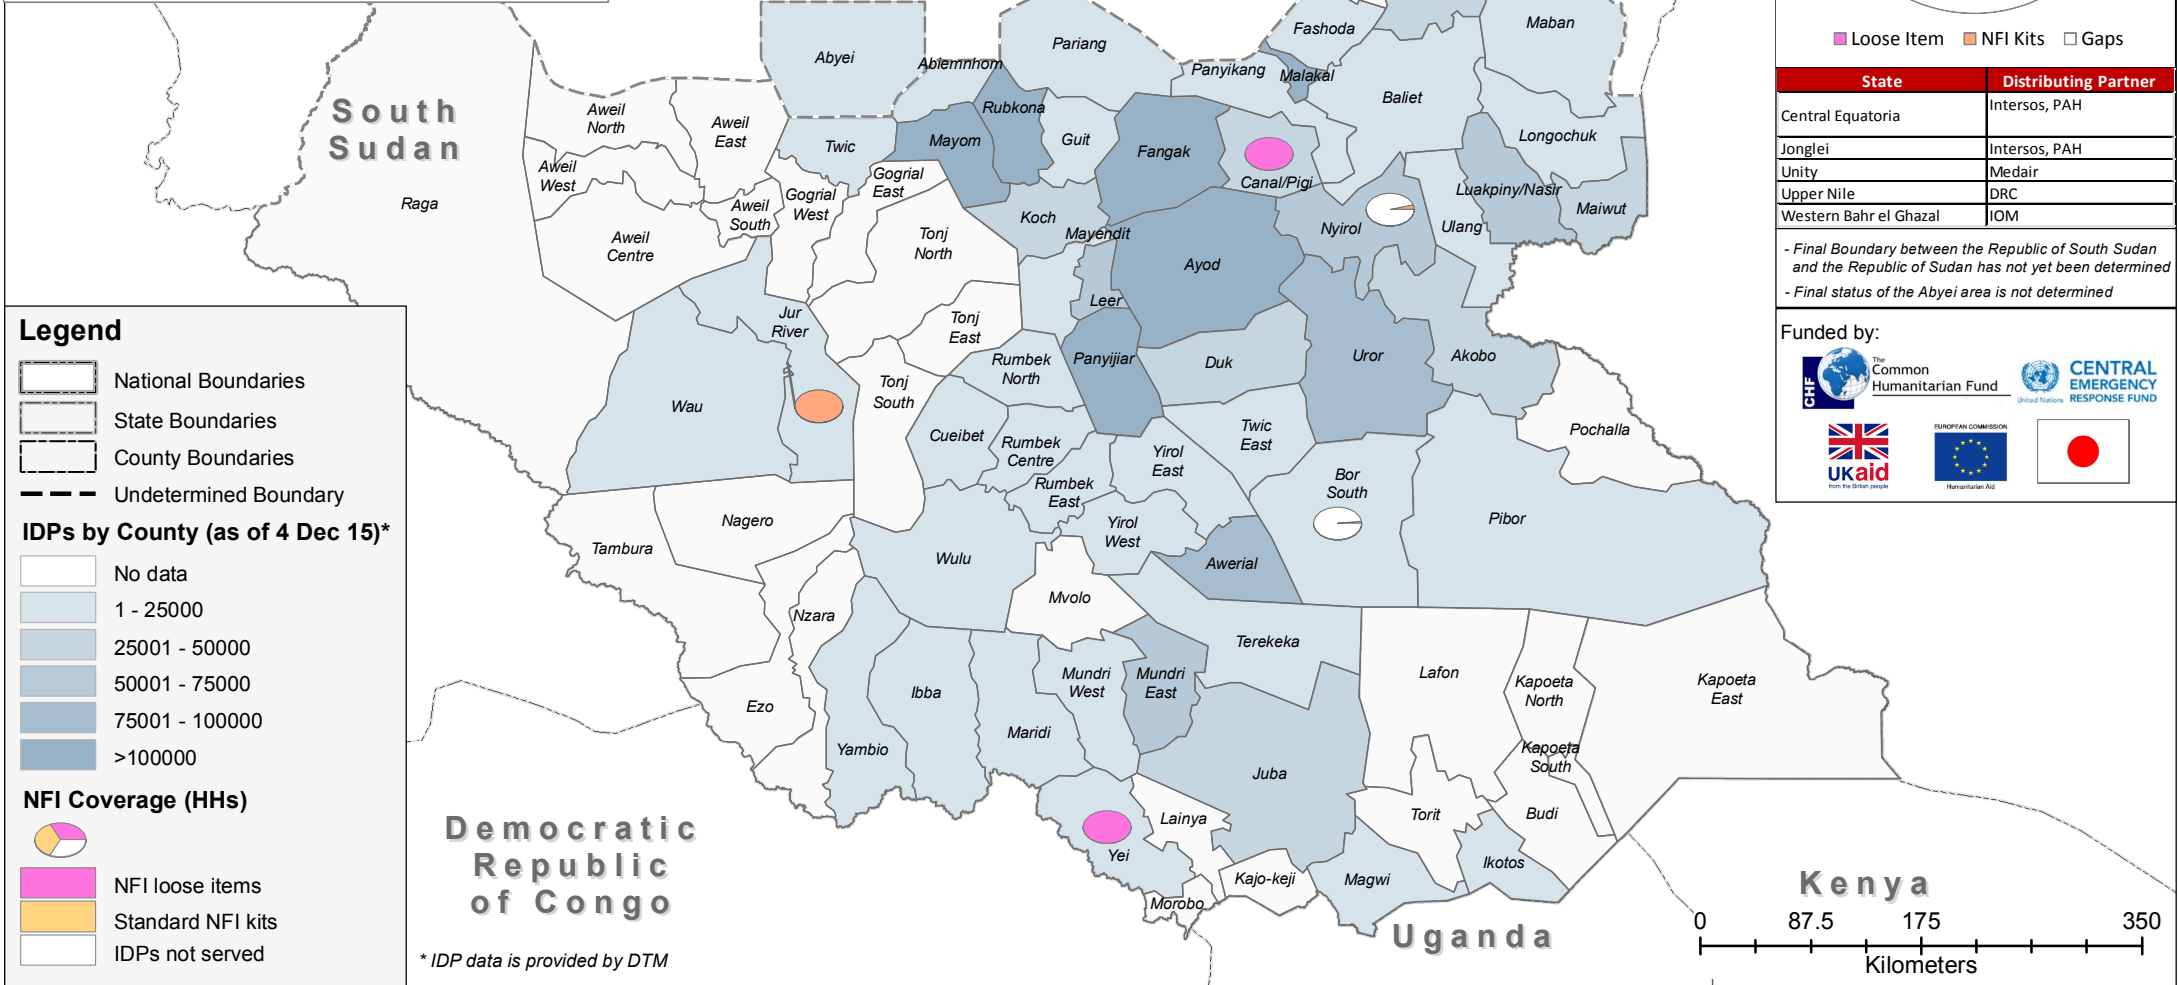

NFI Coverage Vs. CRP Target

State	Distributing Partner
Central Equatoria	Interos, PAH
Jonglei	Interos, PAH
Unity	Medair
Upper Nile	DRC
Western Bahr el Ghazal	IOM

- Final Boundary between the Republic of South Sudan and the Republic of Sudan has not yet been determined
 - Final status of the Abyei area is not determined

Funded by:

* IDP data is provided by DTM