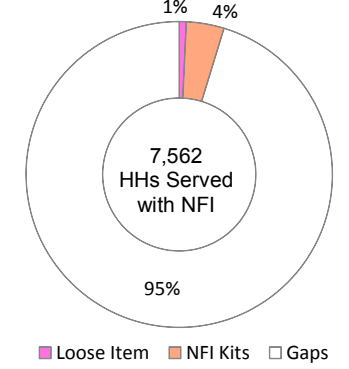

NFI Coverage Vs. CRP Target

State	Distributing Partner
Central Equatoria	Interos, PAH
Jonglei	Interos, PAH
Unity	Medair
Upper Nile	DRC
Western Bahr el Ghazal	IOM

- Final Boundary between the Republic of South Sudan and the Republic of Sudan has not yet been determined
 - Final status of the Abyei area is not determined