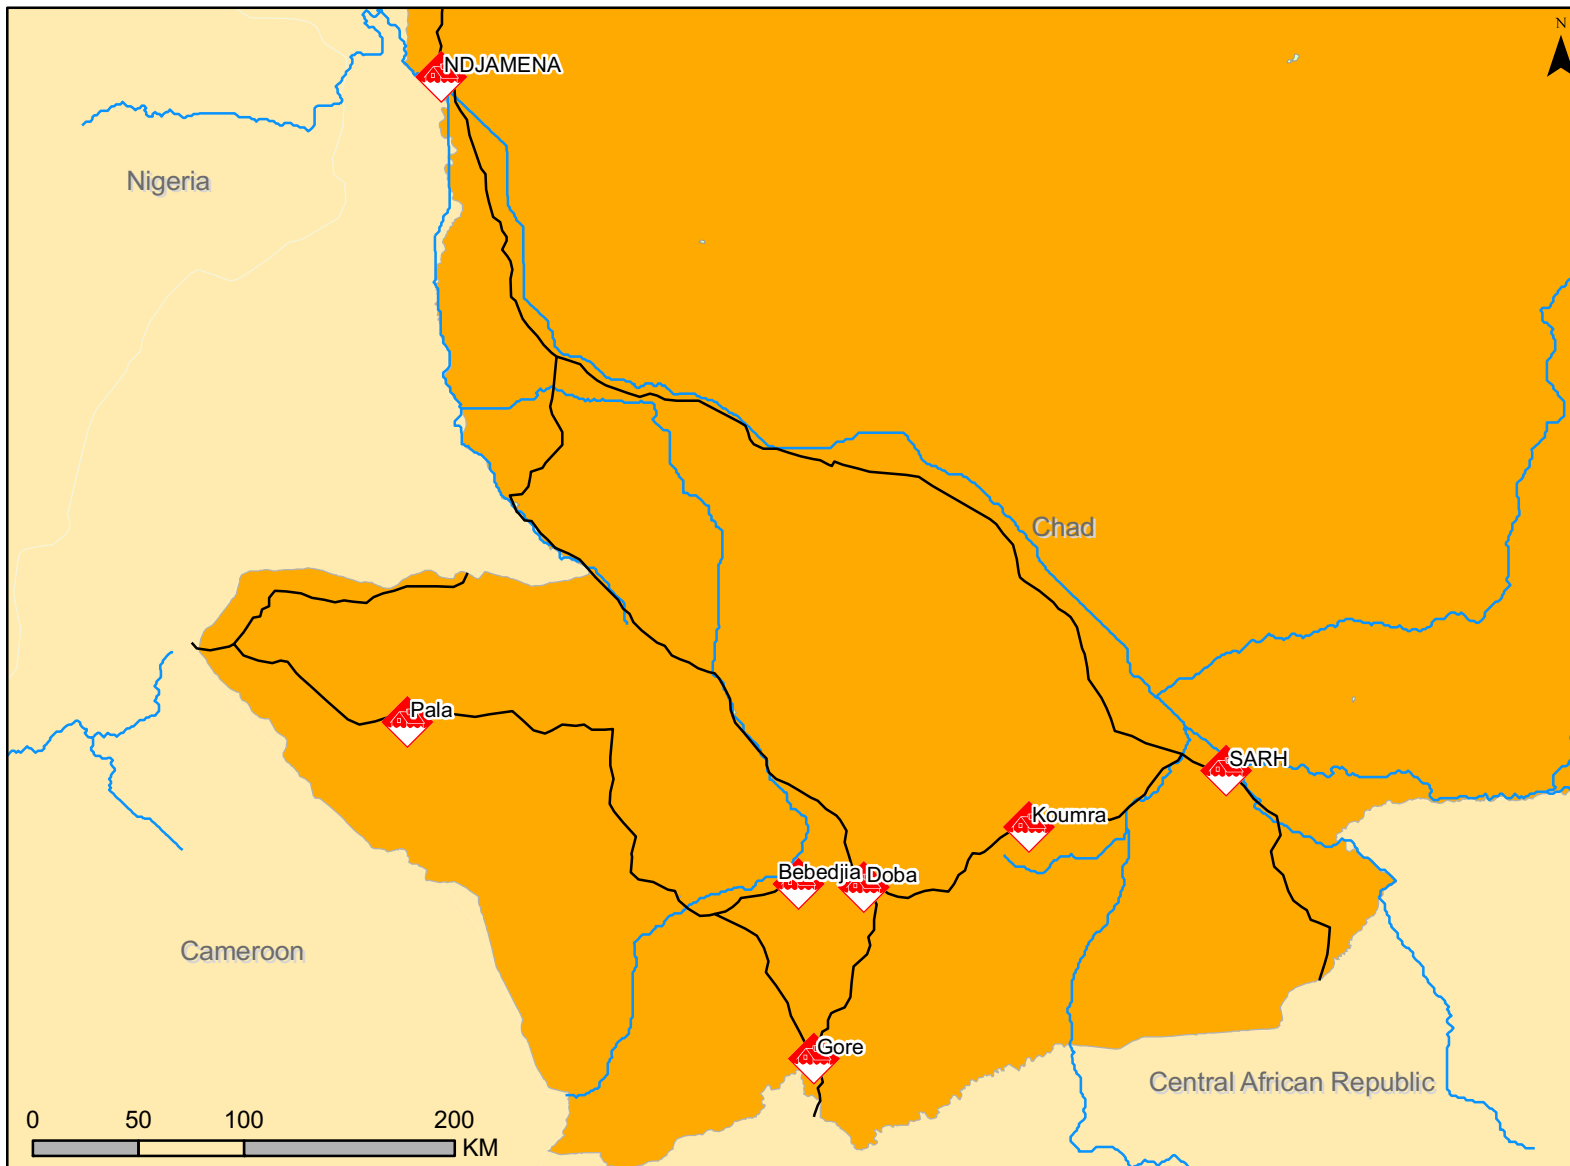

International Federation of Red Cross and Red Crescent Societies
Fédération internationale des Sociétés de la Croix-Rouge et du Croissant-Rouge
Federación Internacional de Sociedades de la Cruz Roja y de la Media Luna Roja
الاتحاد الدولي لجمعيات الصليب الأحمر والهلال الأحمر

DREF Bulletin MDRTD002
Issued 20 September 2006
FL-2006-000139-TCD

Chad: Floods

The maps used do not imply the expression of any opinion on the part of the International Federation of Red Cross and Red Crescent Societies or National Societies concerning the legal status of a territory or of its authorities.

Map data sources: ESRI, GIST, Federation