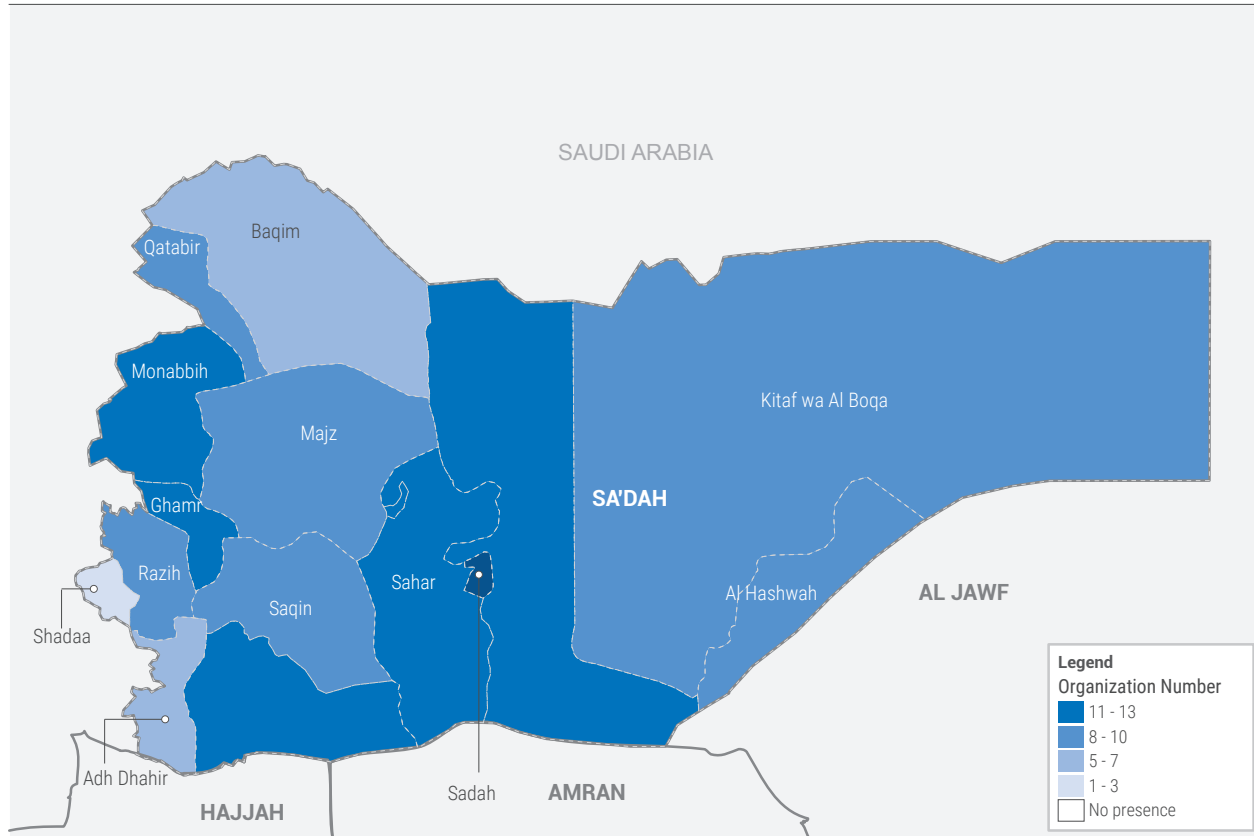

21
Total number of active organization

15
in Districts

8
United Nations (UN)

5
International NGOs (INGOs)

8
National NGOs (NNGOs)

10
Total number of reported clusters

NUMBER OF ACTIVE ORGANIZATIONS BY TYPE PER CLUSTER

NUMBER OF ORGANIZATIONS BY CLUSTER PER DISTRICT

Adh Dahir

-  2 DRC, WFP
-  1 UNICEF
-  1 UNICEF
-  2 YDF, UNHCR
-  2 YDF, UNFPA

Al Hashwah

-  2 SFHRP, WFP
-  3 SCI, UNICEF, WHO
-  3 SCI, UNICEF, WFP
-  2 YDF, UNHCR
-  1 QRCS