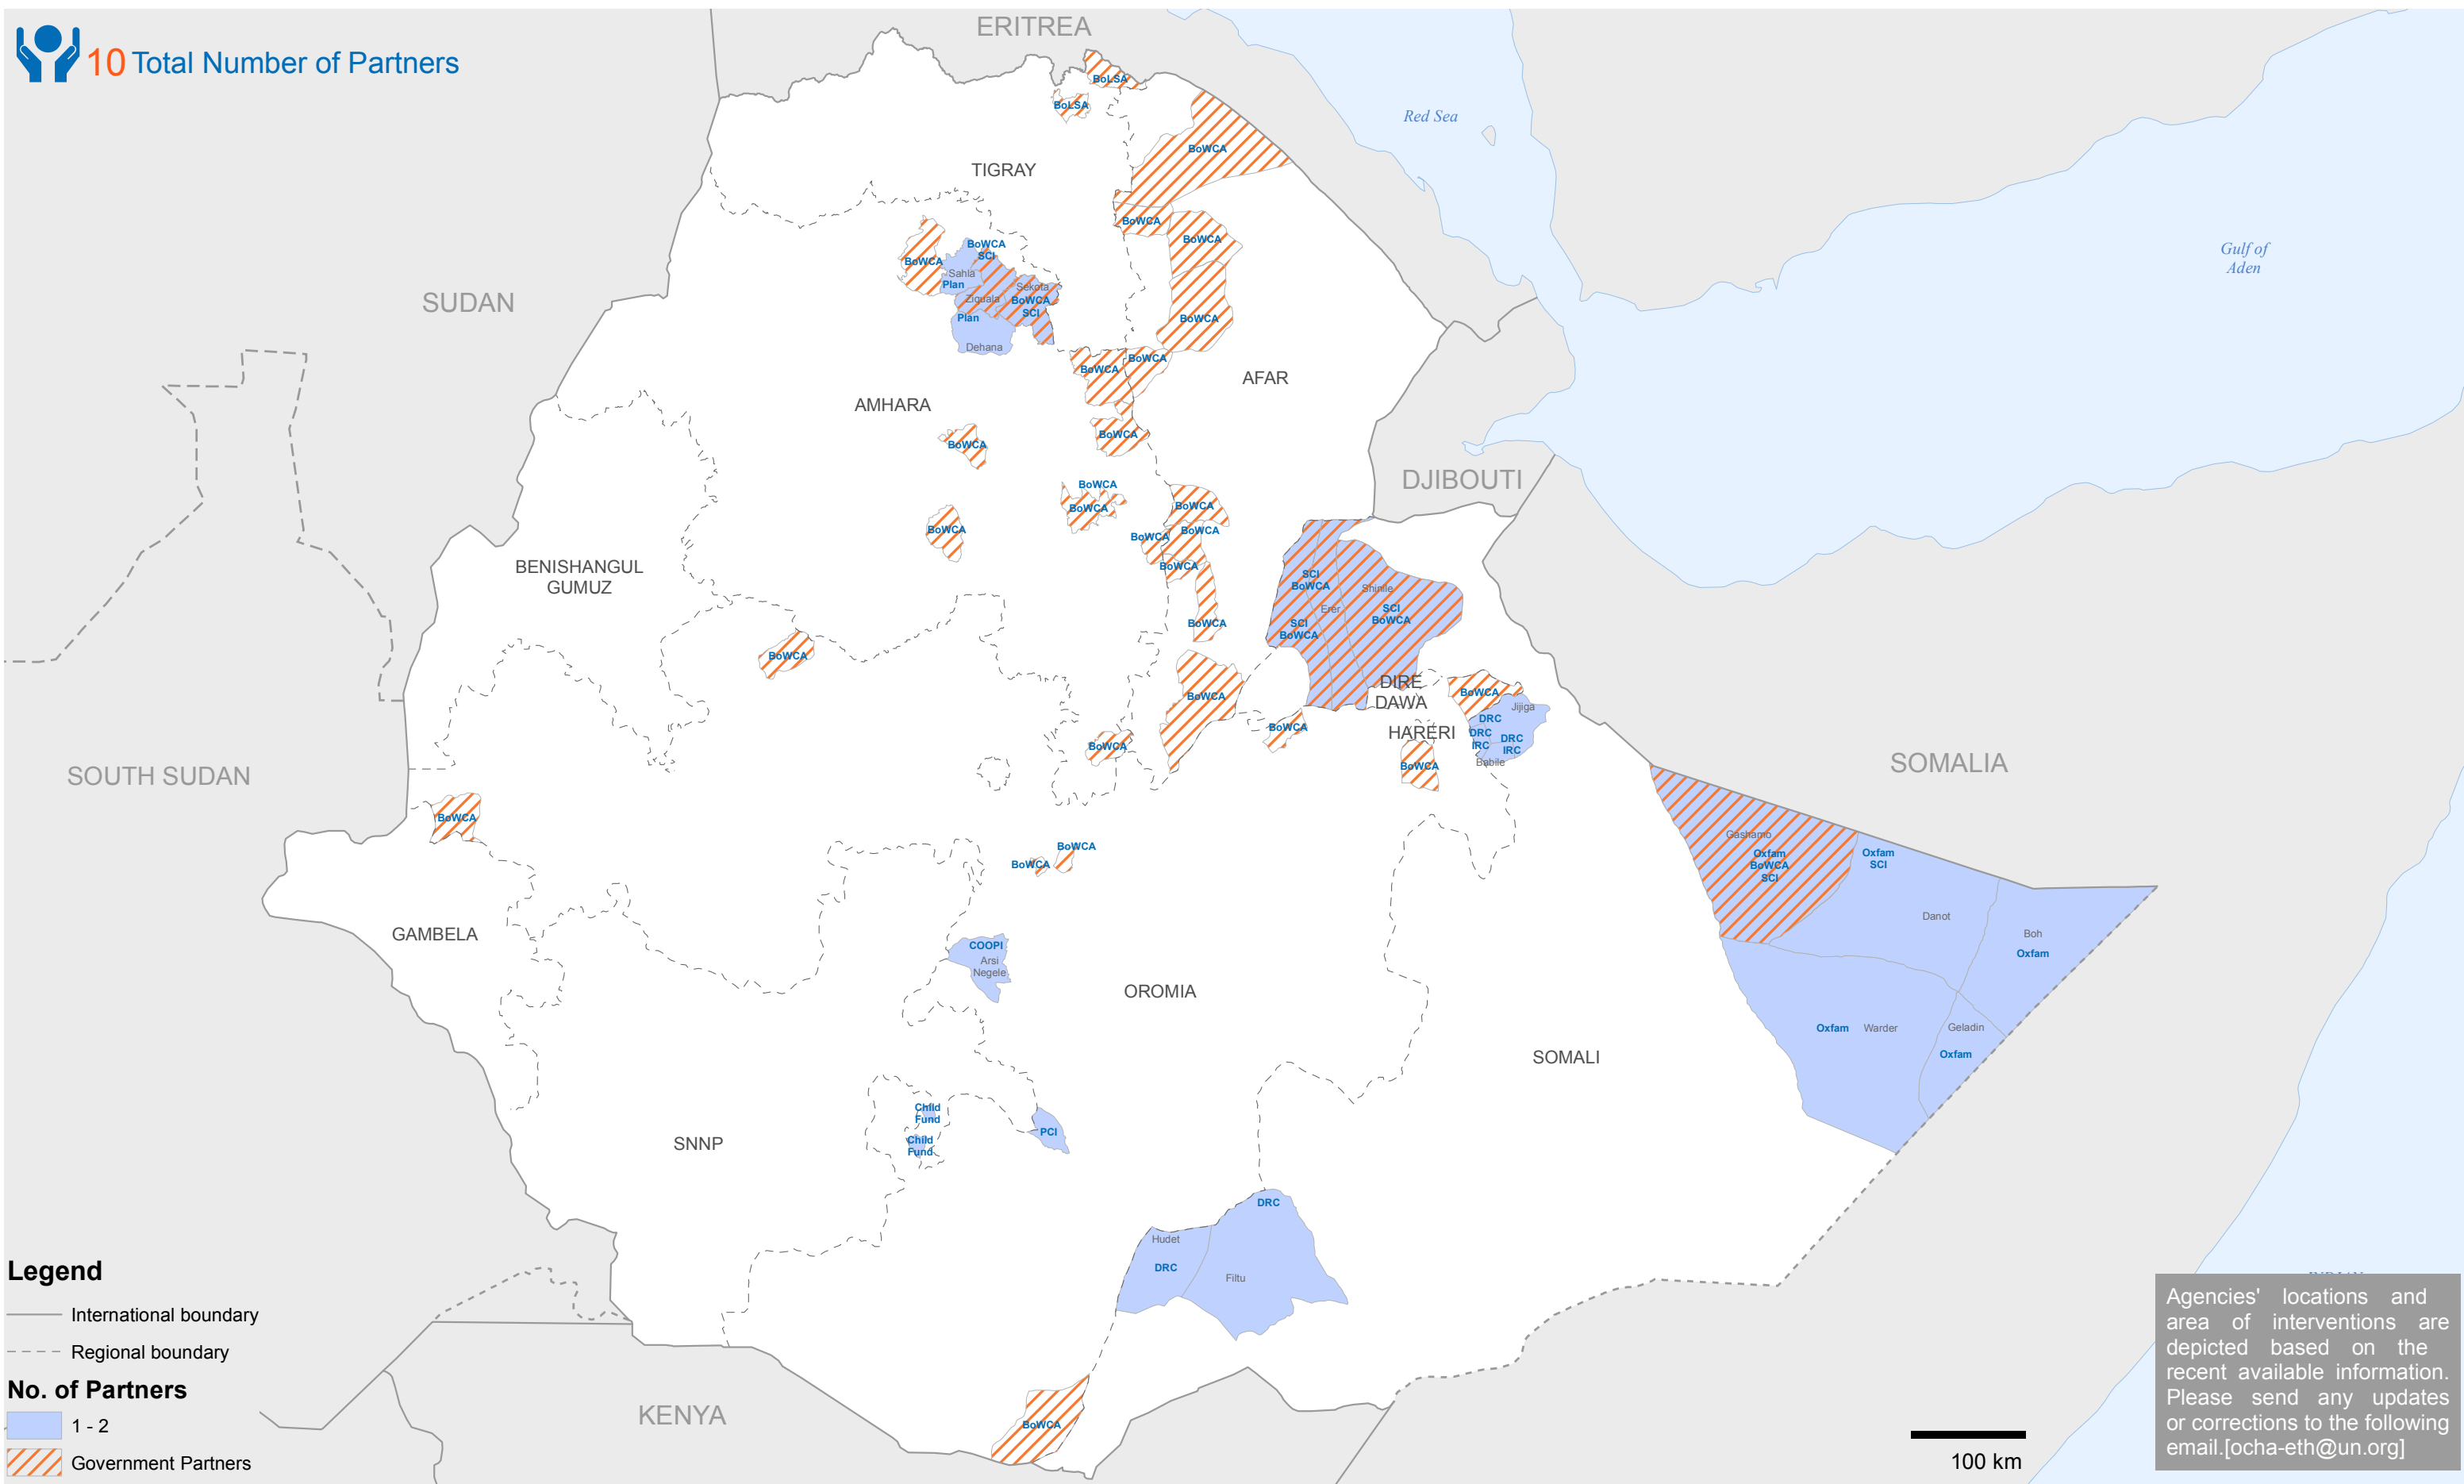

Ethiopia: 3W - Protection Ongoing and Planned Activities map (as of September 2017)

10 Total Number of Partners

Legend

- International boundary
- - - Regional boundary

No. of Partners

- 1 - 2
- Government Partners

Agencies' locations and area of interventions are depicted based on the recent available information. Please send any updates or corrections to the following email. [ocha-eth@un.org]

100 km

Ethiopia:3W - Operational Presence (Ongoing and Planned Activities) (as of Sept 2017)

OCHA

Region	Organization	Implementing Partner(s)	Organization Type	Status
Afar	Bureau of Women and Children Affairs	BoWCA	Government	Ongoing
Amhara	Bureau of Women and Children Affairs	BoWCA	Government	Planned
	Bureau of Women and Children Affairs	BoWCA	Government	Ongoing
	Plan International	Plan	International NGO	Planned
	Plan International	Plan	International NGO	Ongoing
	Save the Children	SCI	International NGO	Planned
Oromia	Bureau of Women and Children Affairs	BoWCA	Government	Ongoing
	COOPI	COOPI	International NGO	Ongoing
	Oxfam	PCI	International NGO	Ongoing
SNNP	Child Fund	Child Fund	International NGO	Ongoing
Somali	Bureau of Women and Children Affairs	BoWCA	Government	Ongoing
	Bureau of Women and Children Affairs	BoWCA	Government	Ongoing
	DRC	DRC	International NGO	Ongoing
	IRC	IRC	International NGO	Ongoing
	Oxfam	Oxfam	International NGO	Ongoing
	Save the Children	SCI	International NGO	Planned
	Save the Children	SCI	International NGO	Ongoing
Tigray	Bureau of Labour and Social Affairs	BoLSA	Government	Planned
	Bureau of Labour and Social Affairs	BoLSA	Government	Ongoing