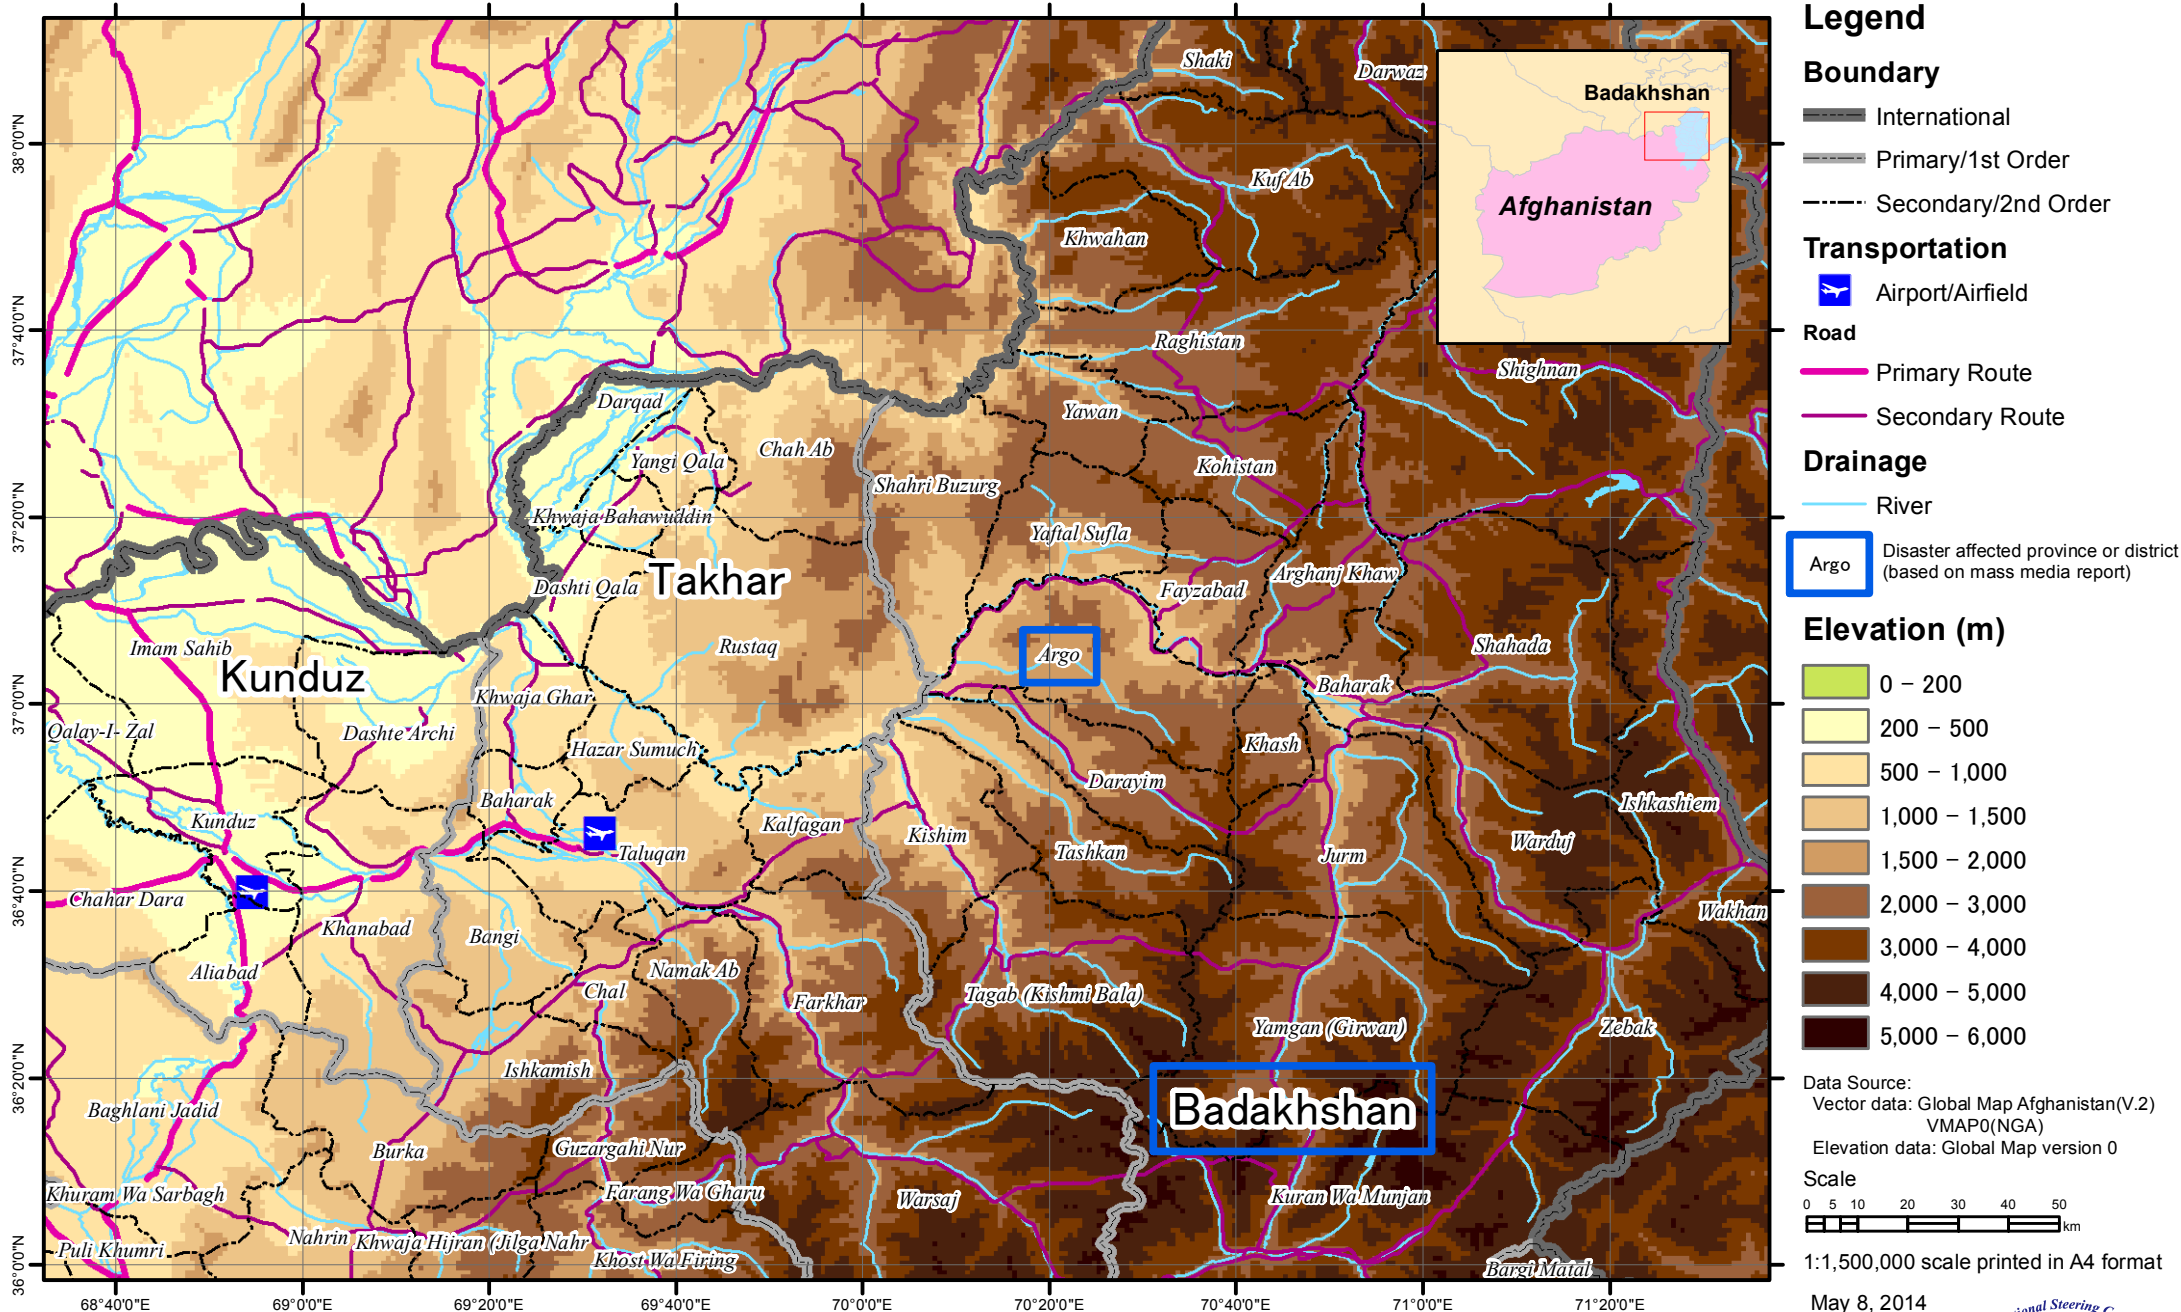

# Global Map of and around Badakhshan, Afghanistan

GLIDE Number: LS-2014-000060-AFG  
(GLIDE: Global Unique Disaster Identifier)

GSI <http://www.gsi.go.jp/>  
ISCGM <http://www.iscgm.org/>

ISCGM = International Steering Committee for Global Mapping