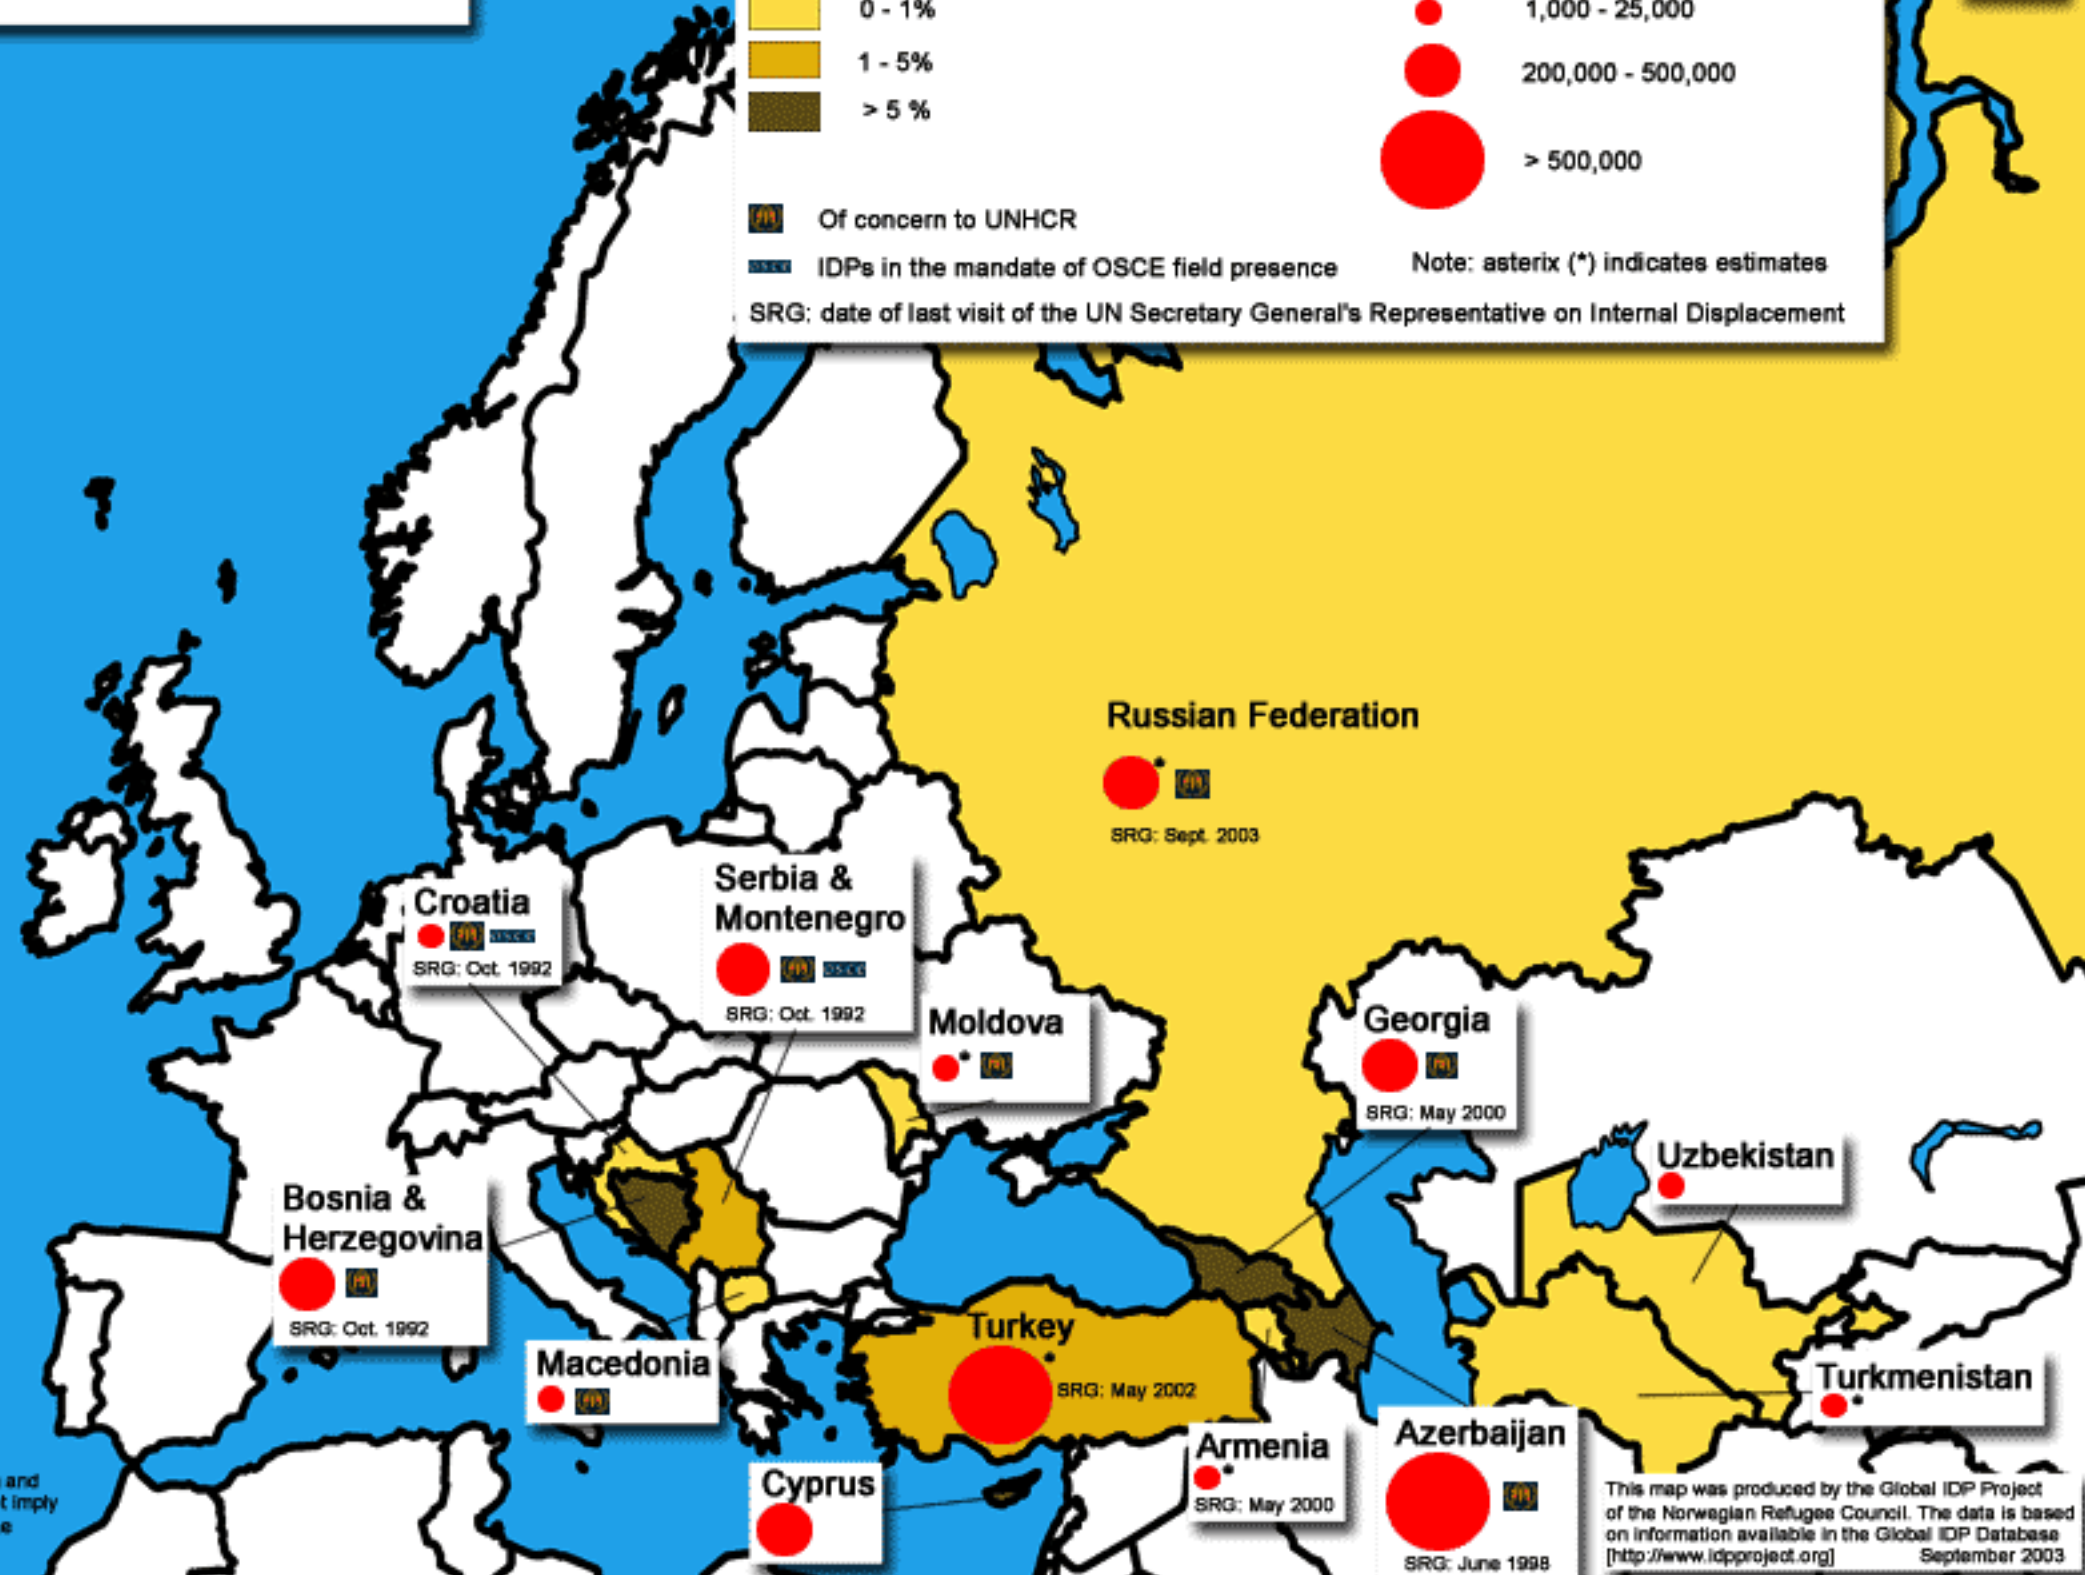

Internal displacement in the OSCE area

Legend

Percentage of total population internally displaced		Number of internally displaced persons	
	0 - 1%		1,000 - 25,000
	1 - 5%		200,000 - 500,000
	> 5 %		> 500,000
	Of concern to UNHCR	Note: asterisk (*) indicates estimates	
	IDPs in the mandate of OSCE field presence	SRG: date of last visit of the UN Secretary General's Representative on Internal Displacement	

Note: The boundaries and names shown and the designations used on this map do not imply official endorsement or acceptance by the Norwegian Refugee Council

This map was produced by the Global IDP Project of the Norwegian Refugee Council. The data is based on information available in the Global IDP Database [<http://www.idpproject.org>] September 2003