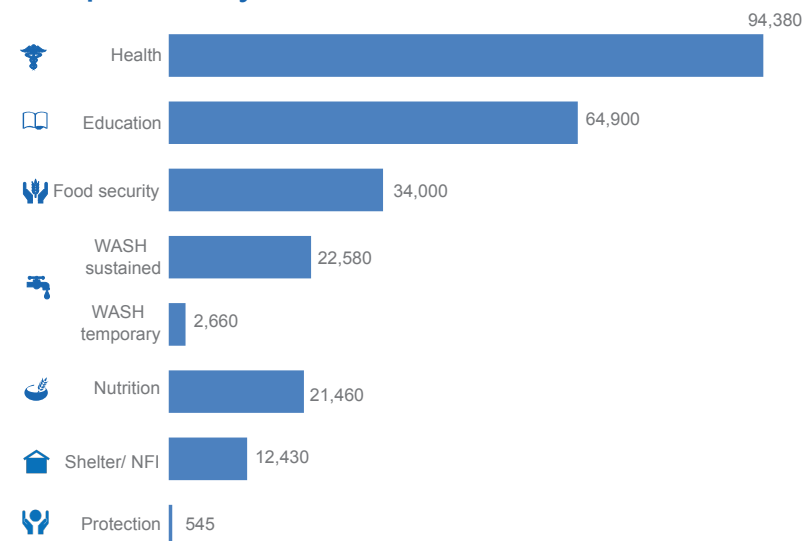

57,000
People in crisis and emergency

129,400
Internally displaced people

179,000
People in stress

39
Implementing partners excluding food security cluster

People in need by region

Response by cluster

The boundaries and names shown and the designations used on this map do not imply official endorsement or acceptance by the United Nations.