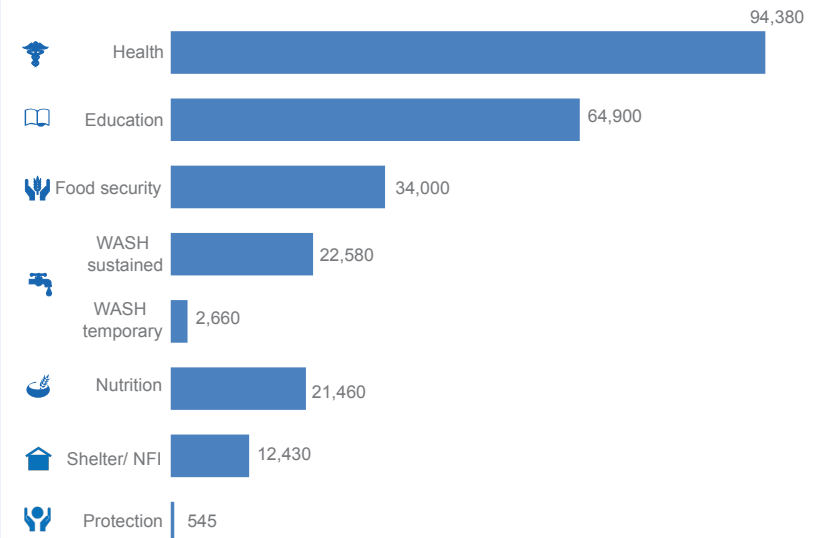

57,000
People in crisis and emergency

129,400
Internally displaced people

179,000
People in stress

39
Implementing partners
excluding food security cluster

People in need by region

Response by cluster

The boundaries and names shown and the designations used on this map do not imply official endorsement or acceptance by the United Nations.