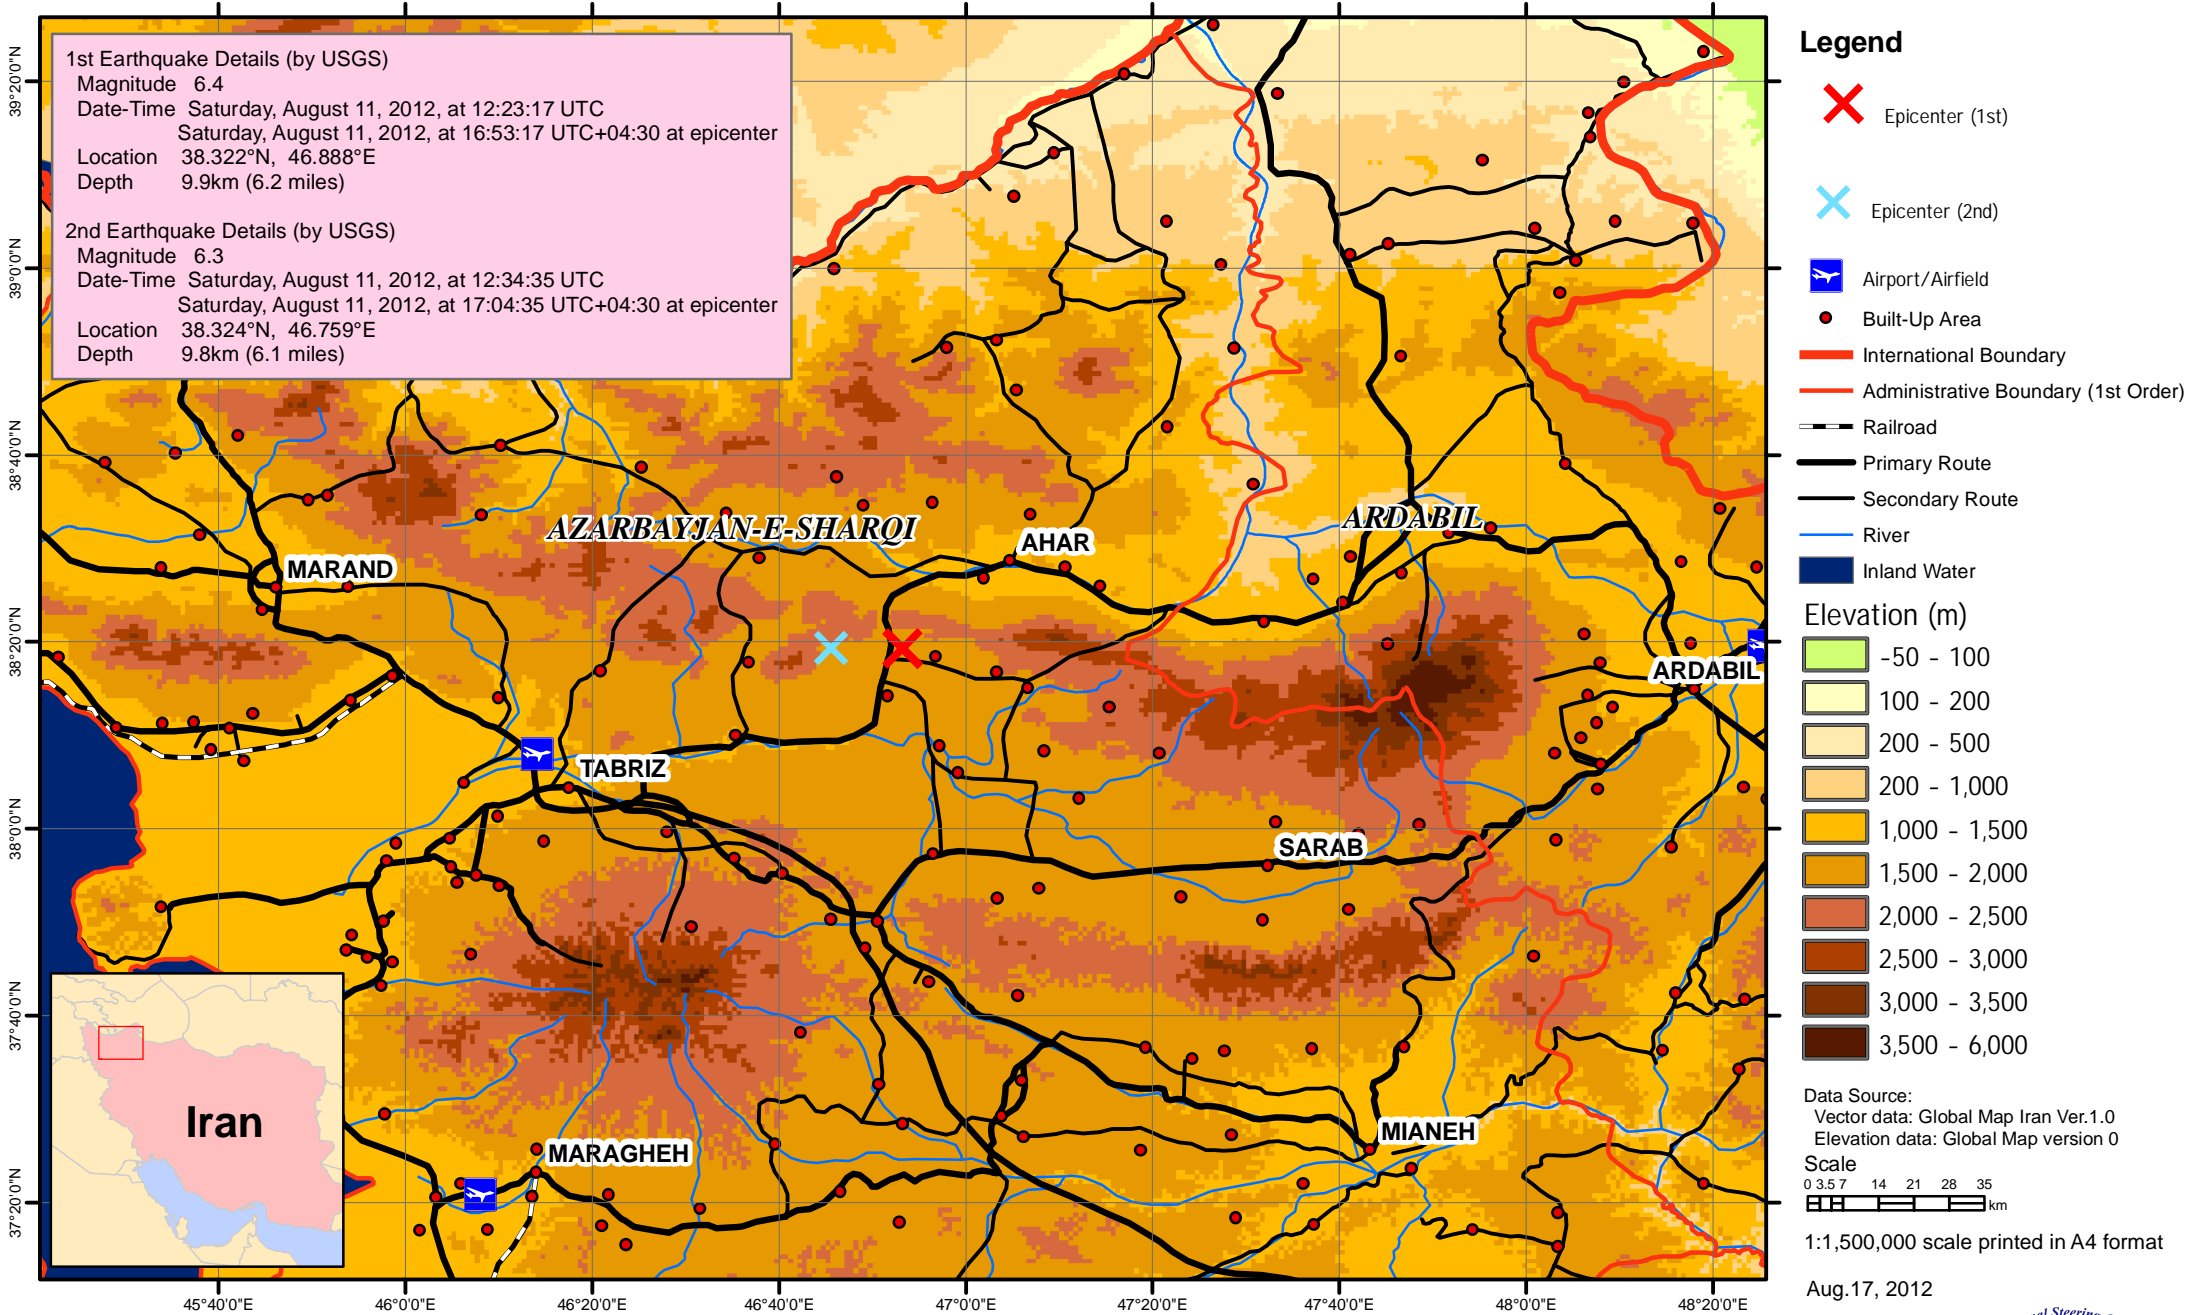

Global Map around AZARBAYJAN-E-SHARQI Province, Northwestern Iran

GLIDE Number: EQ-2012-000136-IRN
(GLIDE: Global Unique Disaster Identifier)

GSI <http://www.gsi.go.jp/>
 ISCGM <http://www.iscgm.org/>

ISCGM = International Steering Committee for Global Mapping