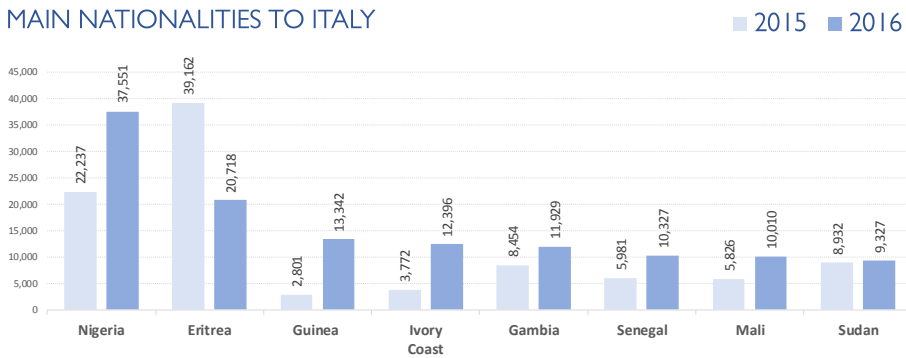

MAIN NATIONALITIES TO GREECE

ARRIVALS FROM 1 JAN TO 11 MAY

DEATHS FROM 1 JAN TO 11 MAY

MAIN NATIONALITIES TO ITALY

*to 10.05.2017

MEDITERRANEAN FATALITIES BY MONTH

2015 2016 2017

MEDITERRANEAN ARRIVALS BY MONTH