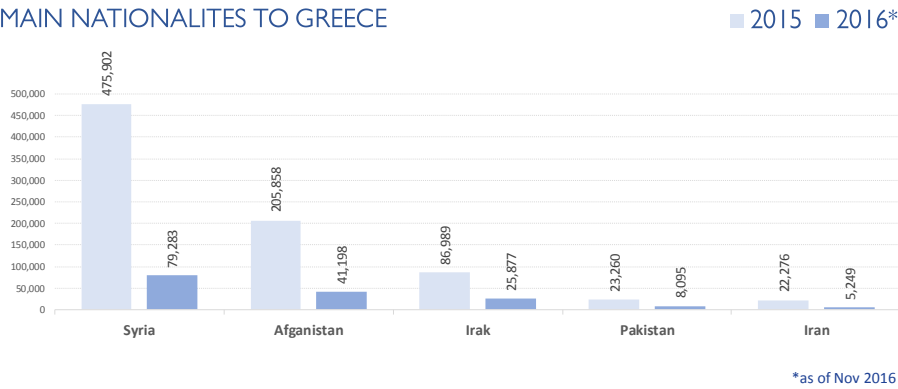

MAIN NATIONALITIES TO GREECE

ARRIVALS FROM 1 JAN TO 11 MAY

DEATHS FROM 1 JAN TO 11 MAY

MAIN NATIONALITIES TO ITALY

*to 10.05.2017

MEDITERRANEAN FATALITIES BY MONTH

2015 2016 2017

MEDITERRANEAN ARRIVALS BY MONTH