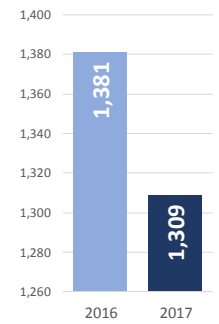

MAIN NATIONALITIES TO GREECE

ARRIVALS FROM 1 JAN TO 11 MAY

DEATHS FROM 1 JAN TO 11 MAY

MAIN NATIONALITIES TO ITALY

*to 10.05.2017

MEDITERRANEAN FATALITIES BY MONTH

2015 2016 2017

MEDITERRANEAN ARRIVALS BY MONTH