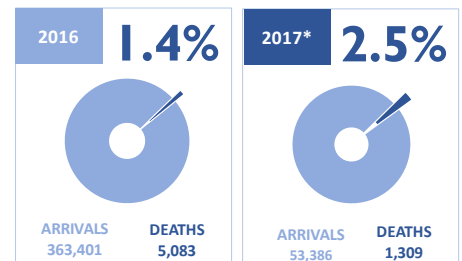

MAIN NATIONALITIES TO GREECE

ARRIVALS FROM 1 JAN TO 11 MAY

DEATHS FROM 1 JAN TO 11 MAY

MAIN NATIONALITIES TO ITALY

*to 10.05.2017

MEDITERRANEAN FATALITIES BY MONTH

2015 2016 2017

MEDITERRANEAN ARRIVALS BY MONTH