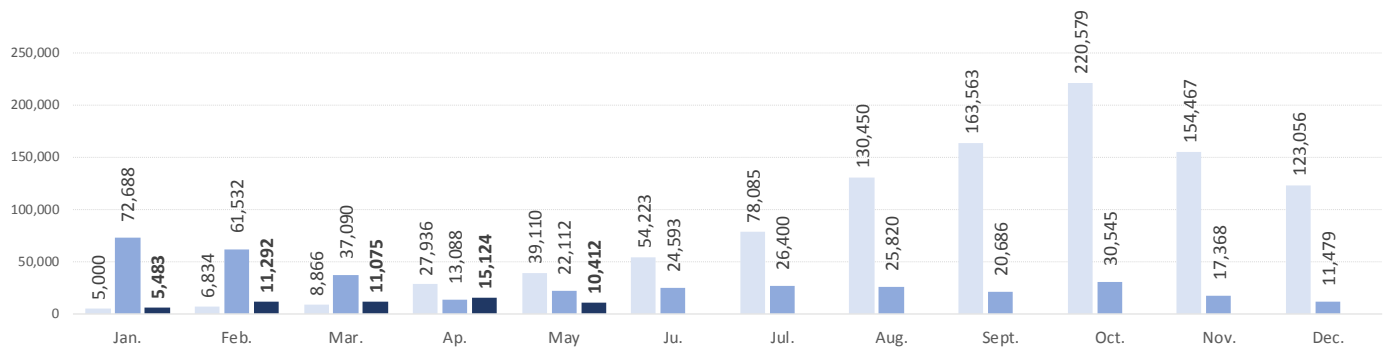

MEDITERRANEAN ARRIVALS BY MONTH

2015 2016 2017

Data sets are estimates from IOM, national authorities and media sources. The boundaries and names shown and the designations used on maps do not imply official endorsement or acceptance by IOM.

Missing Migrants Project is a joint initiative of IOM's [Global Migration Data Analysis Centre (GMDAC)](#) and Media and Communications Division (MCD)

Back issues of the Mediterranean Update are available: <https://goo.gl/SXcylt>