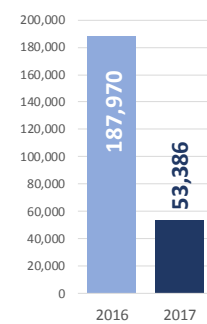

MAIN NATIONALITIES TO GREECE

ARRIVALS FROM 1 JAN TO 11 MAY

DEATHS FROM 1 JAN TO 11 MAY

MAIN NATIONALITIES TO ITALY

*to 10.05.2017

MEDITERRANEAN FATALITIES BY MONTH

2015 2016 2017

MEDITERRANEAN ARRIVALS BY MONTH