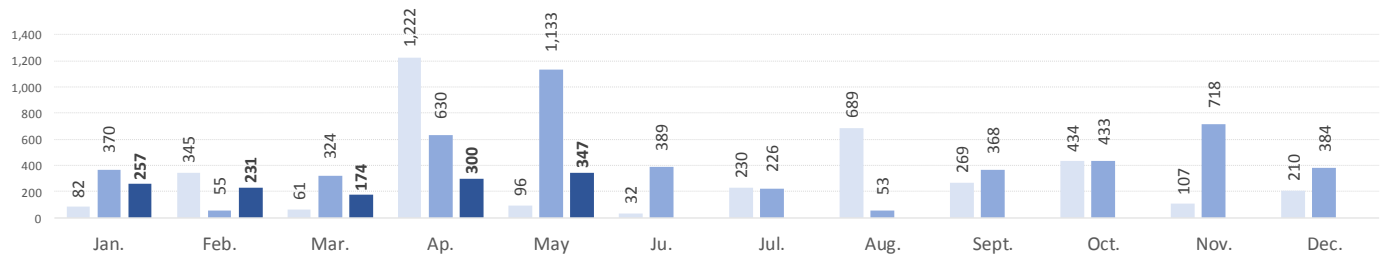

MAIN NATIONALITIES TO GREECE

ARRIVALS FROM 1 JAN TO 11 MAY

DEATHS FROM 1 JAN TO 11 MAY

MAIN NATIONALITIES TO ITALY

*to 10.05.2017

MEDITERRANEAN FATALITIES BY MONTH

2015 2016 2017

MEDITERRANEAN ARRIVALS BY MONTH

Missing Migrants Project is a joint initiative of IOM's [Global Migration Data Analysis Centre \(GMDAC\)](#) and Media and Communications Division (MCD)

Back issues of the Mediterranean Update are available: <https://goo.gl/SXcylt>