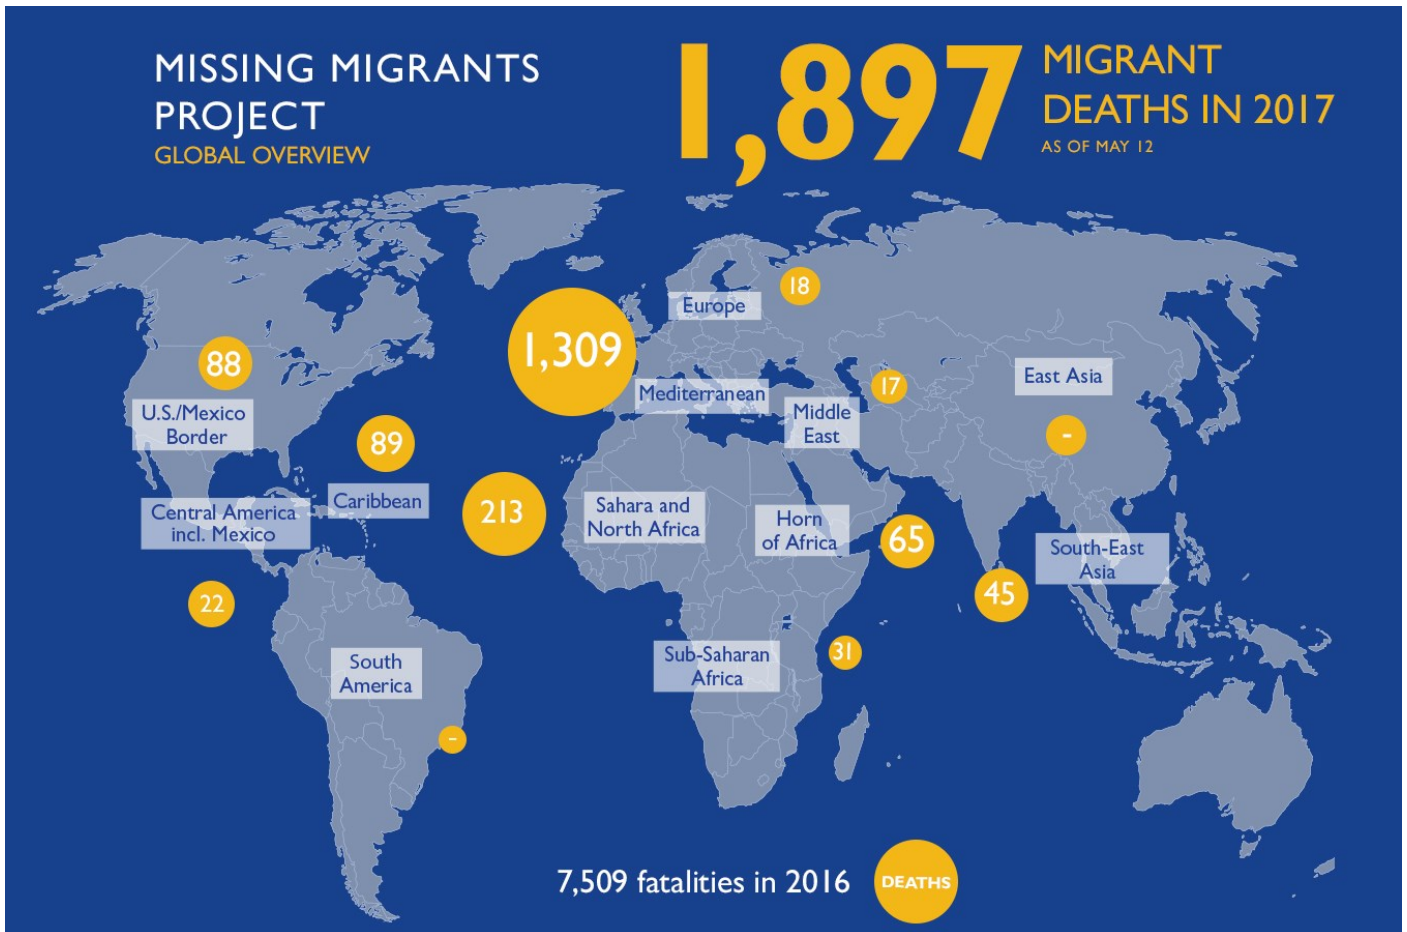

MAIN NATIONALITIES TO GREECE

ARRIVALS FROM 1 JAN TO 11 MAY

DEATHS FROM 1 JAN TO 11 MAY

MAIN NATIONALITIES TO ITALY

*to 10.05.2017

MEDITERRANEAN FATALITIES BY MONTH

2015 2016 2017

MEDITERRANEAN ARRIVALS BY MONTH

2015 2016 2017

Data sets are estimates from IOM, national authorities and media sources. The boundaries and names shown and the designations used on maps do not imply official endorsement or acceptance by IOM.

Missing Migrants Project is a joint initiative of IOM's [Global Migration Data Analysis Centre \(GMDAC\)](#) and Media and Communications Division (MCD)

Back issues of the Mediterranean Update are available: <https://goo.gl/SXcylt>